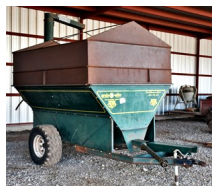

Trucks

2008 Peterbilt Truck - Excellent
Cummins ISX - Single Axle
759,725 miles - 10 Speed
1995 F250 Pickup - 4x4 - Loaded
Big Block 460 - 128k miles
20k new motor, 11k on Trans
1997 F250 Pickup - 4x4 - 351 Eng
Deweze Bale Bed - 20k on Eng
1960 Ford F-600 Grain Truck
Bought new - Always Propane
66,603 Actual Miles

Farm Implements

Brillion Cultipacker - 14 ft.
Just Like New
JD 8350 Grain Drill
20 x 8" - Single Disk
JD EO 400 Rotary Hoe - 3 pt.
Miller Offset Disk - 14 ft.
Rhino FR180 Batwing Mower
18 ft - Excellent Shape

ROLLING HILL FARMS

Farm Equipment Dispersal Auction

WILLARD & LU KOEHN RETIREMENT

10 am - Saturday - March 26, 2022

Auction Location: 332 County Road 1350 - Chickasha - Oklahoma 73018

UTV & ATV

Kubota RTV 900 - Cab & Air
Diesel - Hydraulic Dump
1886 hours - 4 x 4 - Nice
2 - Honda ES Ranchers
4 wheelers - Excellent

Brown
AUCTION
and REAL ESTATE

ok-realestate-auction.com

Go To our Website:

Trailers

- 2006 Barrett - 42' long x 102" wide
Aluminum Cattle Ground Load
New Tires - Very Nice Condition
- 1985 Belly Dump - 5th Wheel Semi-
18 ton of Gravel- Neat - Well-Kept
- 2 - 2004 W&W Cattle Trailers
24 ft long - new floors - kept inside
- 2 - 12 volt Trailer Auto Jacks
Put on trailer of your choice
- 2001 - W&W Stock Trailer w/ Tarp
20 ft. long - Excellent Shape
- Hydraulic Round Bale Trailer
24 foot long - Bumper Pull
- Flat Bed Trailer - Rigged for Rd. Bales
Goosneck - with extension
- Nurse Tank on 4 wheel Trailer
1100 Gal. w/ Chemical Inductor
- SI Feeder - Portable Hay Feeder
17 ft. long x 7 ft. wide
- HVY Duty 3 Axle - Concrete Trailer
Rigged for Fence Building
Sand, Gravel, Water & Mixer
- 2 wheel Utility Trailer - w/ Ramp
7' x 4' - Rigged for Cattle Oilers
- 2 Wheel Lawn Mower Trailer
8' x 5' - w/ Ramp