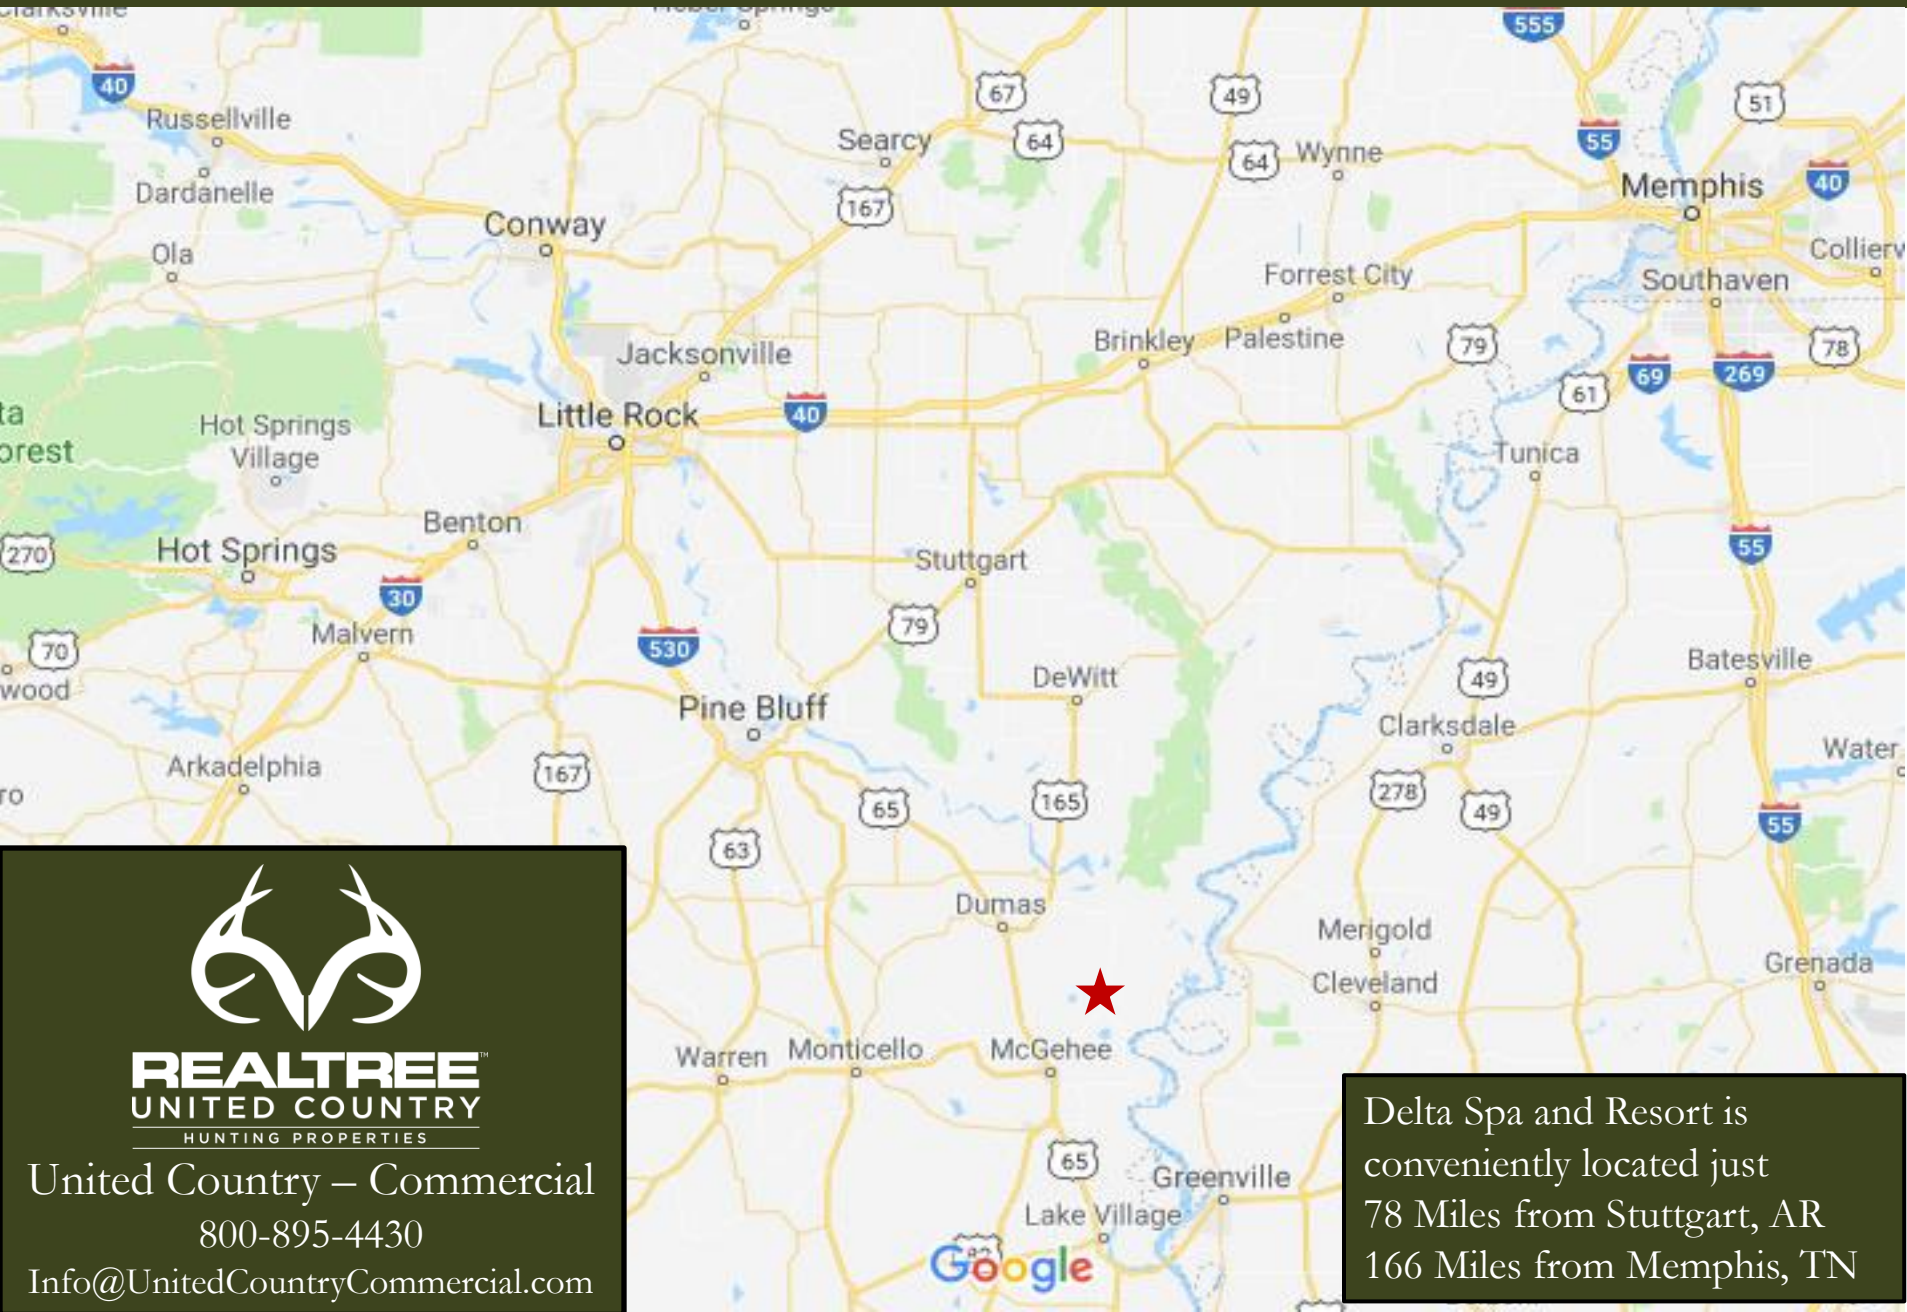

LOCATION: 80 miles southeast of Little Rock, Arkansas. 7.3 miles northeast of McGehee, Arkansas and 6.5 miles east of Tillar, Desha County, Arkansas.

REALTREE
UNITED COUNTRY
HUNTING PROPERTIES

33.7385, -91.3471

Delta Spa & Resort – Location

REALTREE
UNITED COUNTRY
HUNTING PROPERTIES

United Country – Commercial

800-895-4430

Info@UnitedCountryCommercial.com

Delta Spa and Resort is
conveniently located just
78 Miles from Stuttgart, AR
166 Miles from Memphis, TN