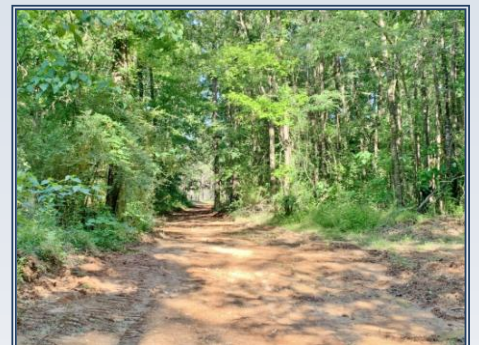

$395,000

109 Acres
MLS #129729
UC #23042-29729

Scott Lindsey
lindseyforestry@hotmail.com
Office: (601) 250-0017
Cell: (601) 248-3561
GibsonRealtyMS.com