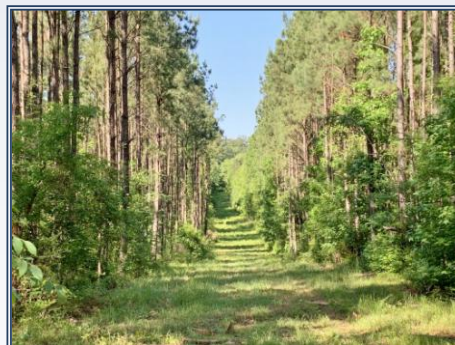

$395,000

109 Acres
MLS #129729
UC #23042-29729

Scott Lindsey
lindseyforestry@hotmail.com
Office: (601) 250-0017
Cell: (601) 248-3561
GibsonRealtyMS.com