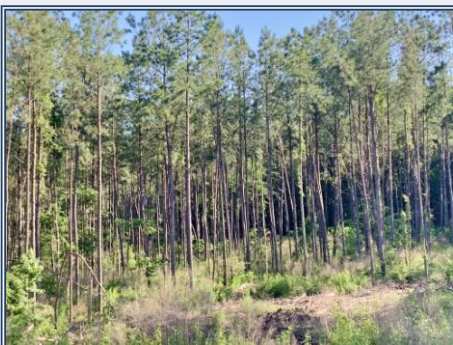

$395,000

109 Acres
MLS #129729
UC #23042-29729

Scott Lindsey
lindseyforestry@hotmail.com
Office: (601) 250-0017
Cell: (601) 248-3561
GibsonRealtyMS.com