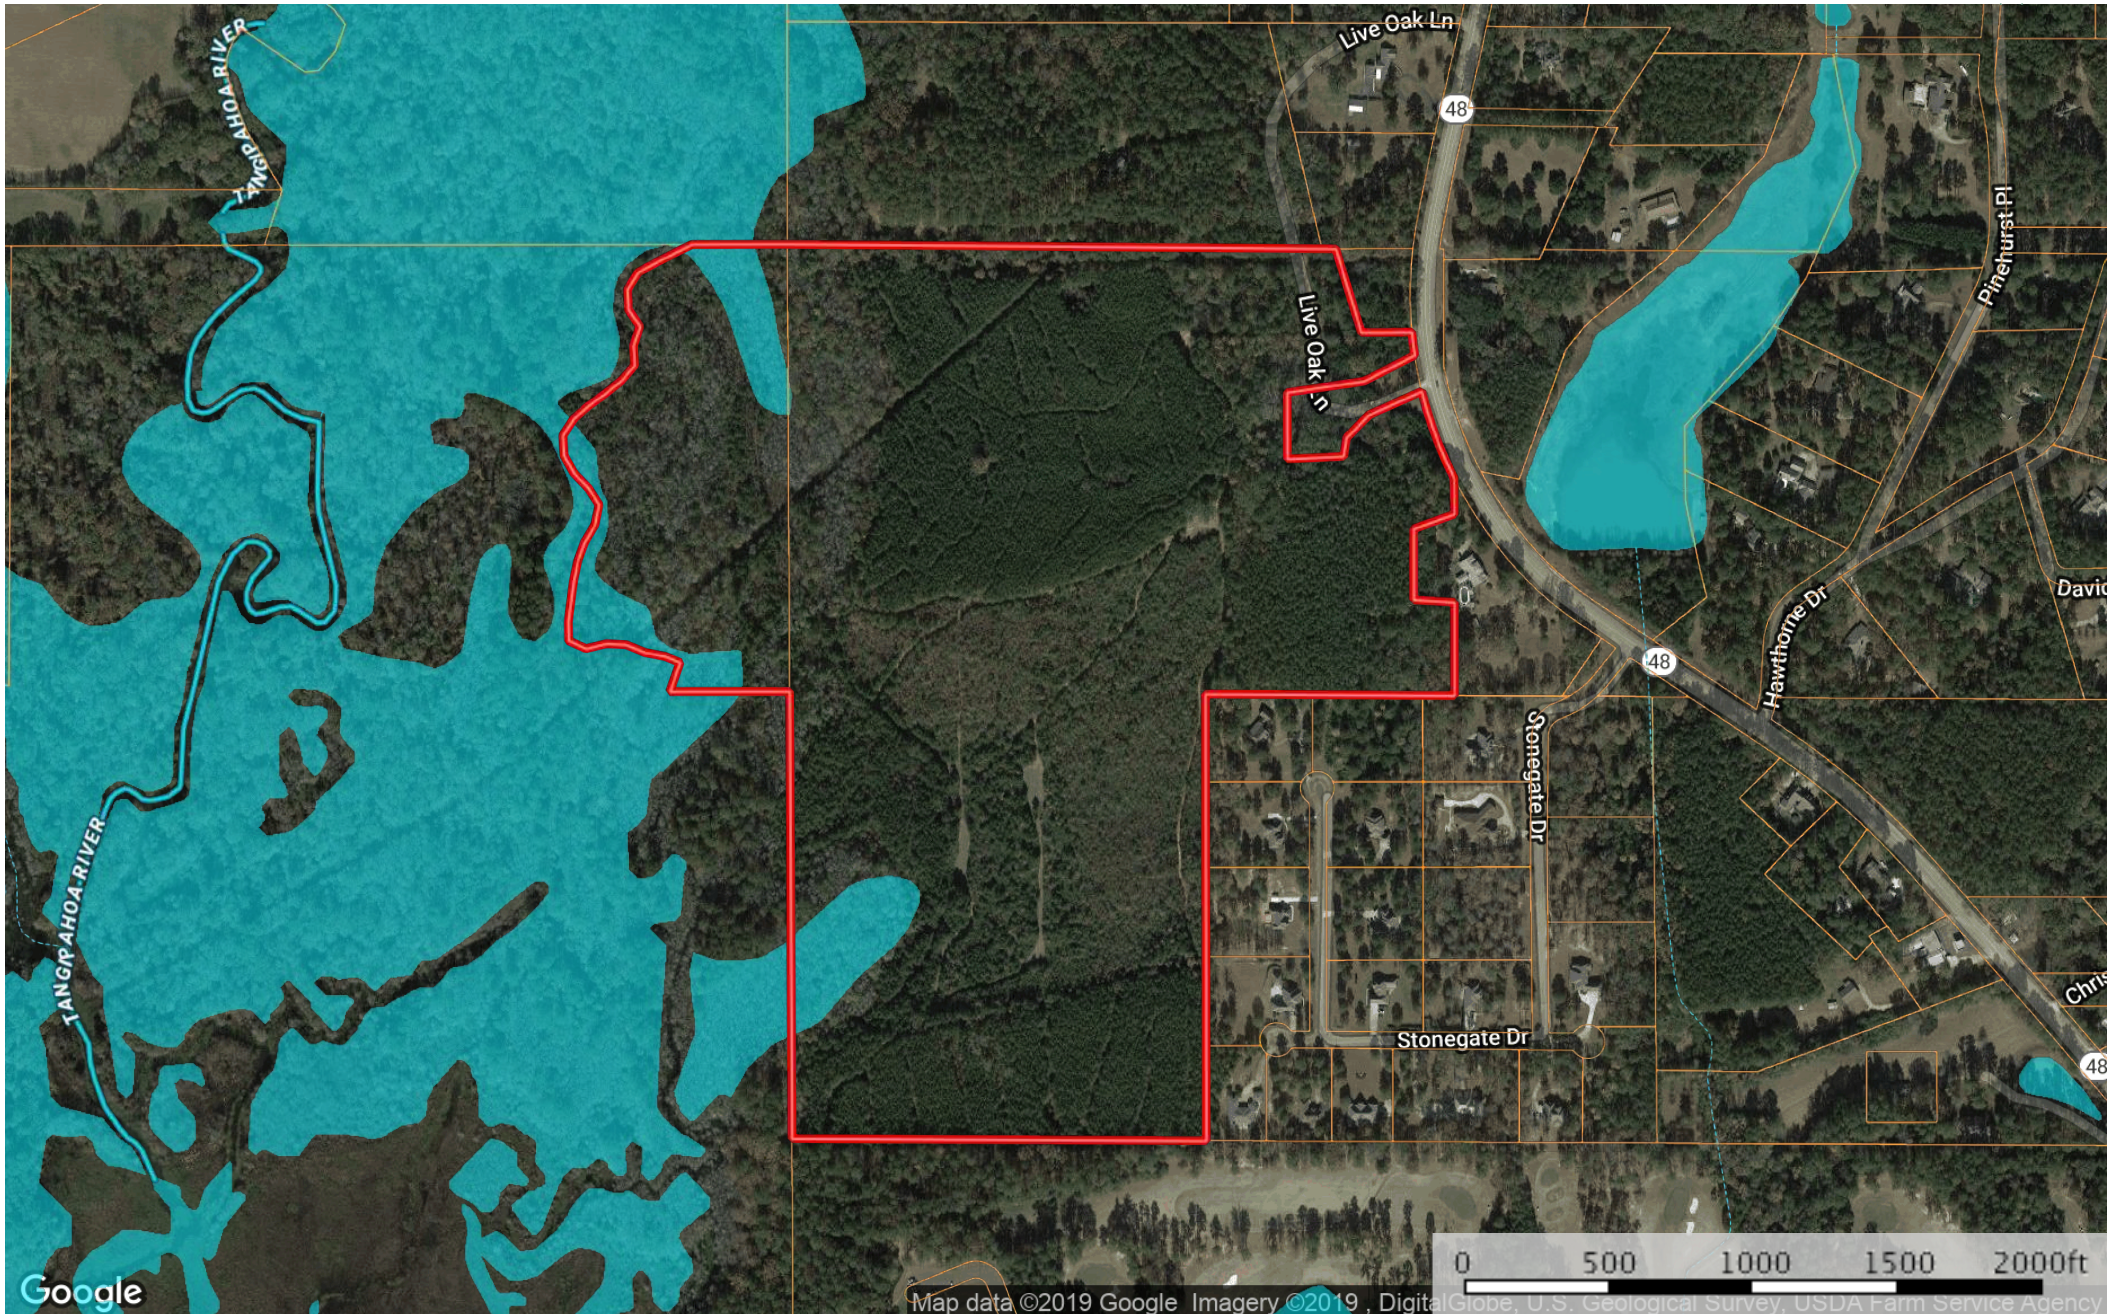

Sandra Matejich

Pike County, Mississippi, AC +/-

- Boundary
- Forest Service
- State Land
- Fish and Wildlife
- National Park
- Other
- BLM

 Boundary

Percy Ridge

+/-109 acres Pike County Miss

Legend

Google Earth

© 2018 Google

48

Stonegate Dr

1000 ft

Sandra Matejich

Pike County, Mississippi, AC +/-

-  Boundary
-  Stream, Intermittent
-  River/Creek
-  Water Body

Sandra Matejich
Pike County, Mississippi, AC +/-

 Boundary

 Boundary