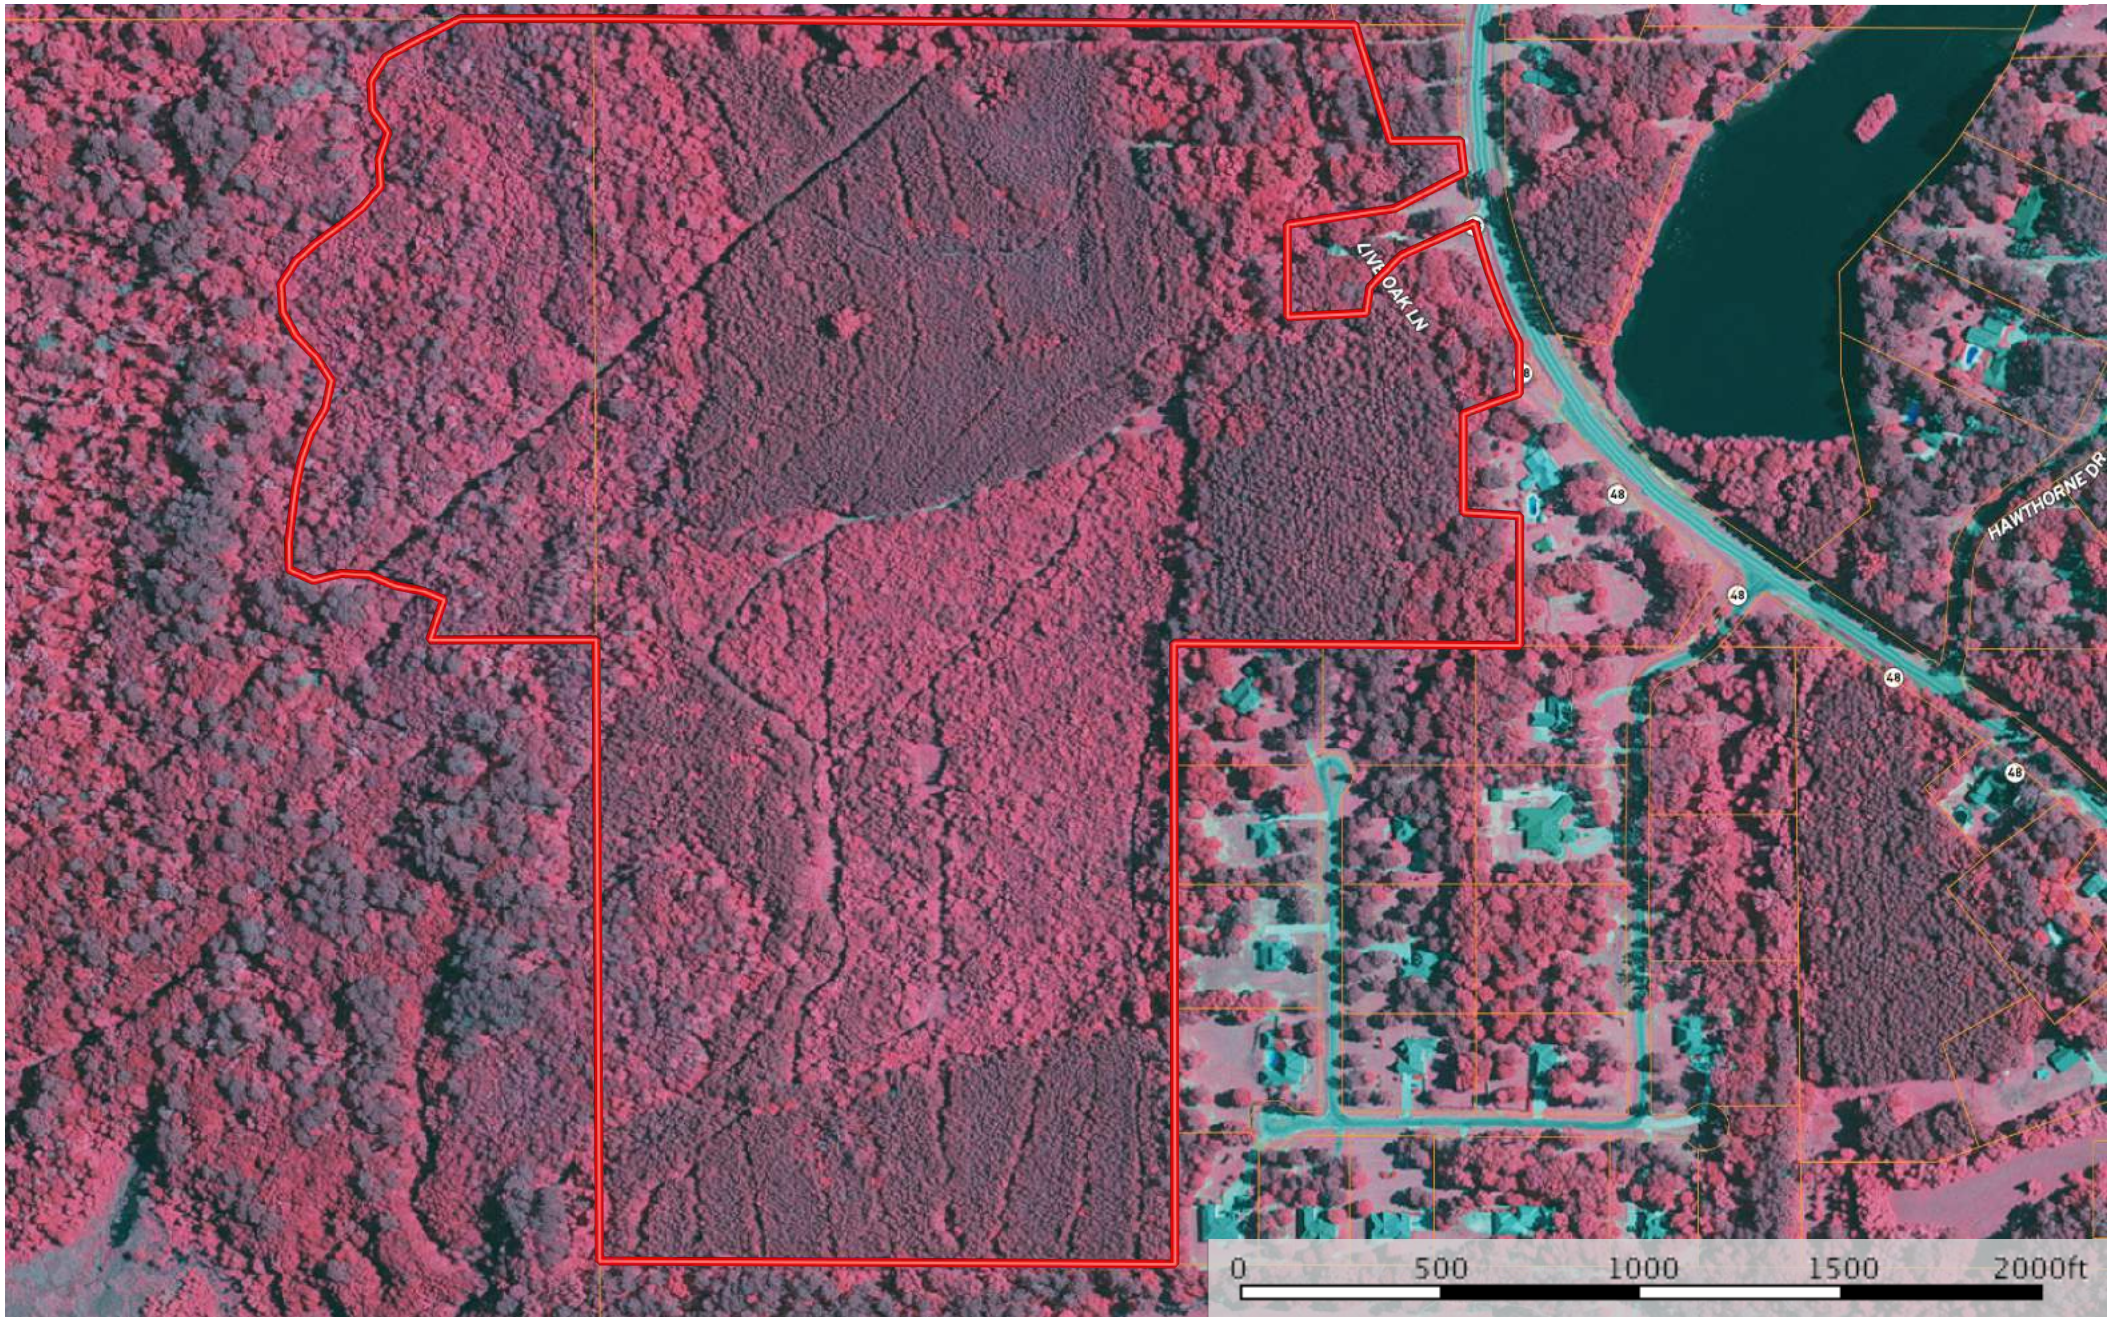

Sandra Matejich

Pike County, Mississippi, AC +/-

- Boundary
- Forest Service
- State Land
- Fish and Wildlife
- National Park
- Other
- BLM

 Boundary

Percy Ridge

+/-109 acres Pike County Miss

Legend

Google Earth

© 2018 Google

48

Stonegate Dr

1000 ft

Sandra Matejich

Pike County, Mississippi, AC +/-

-  Boundary
-  Stream, Intermittent
-  River/Creek
-  Water Body

Sandra Matejich
Pike County, Mississippi, AC +/-

 Boundary

 Boundary