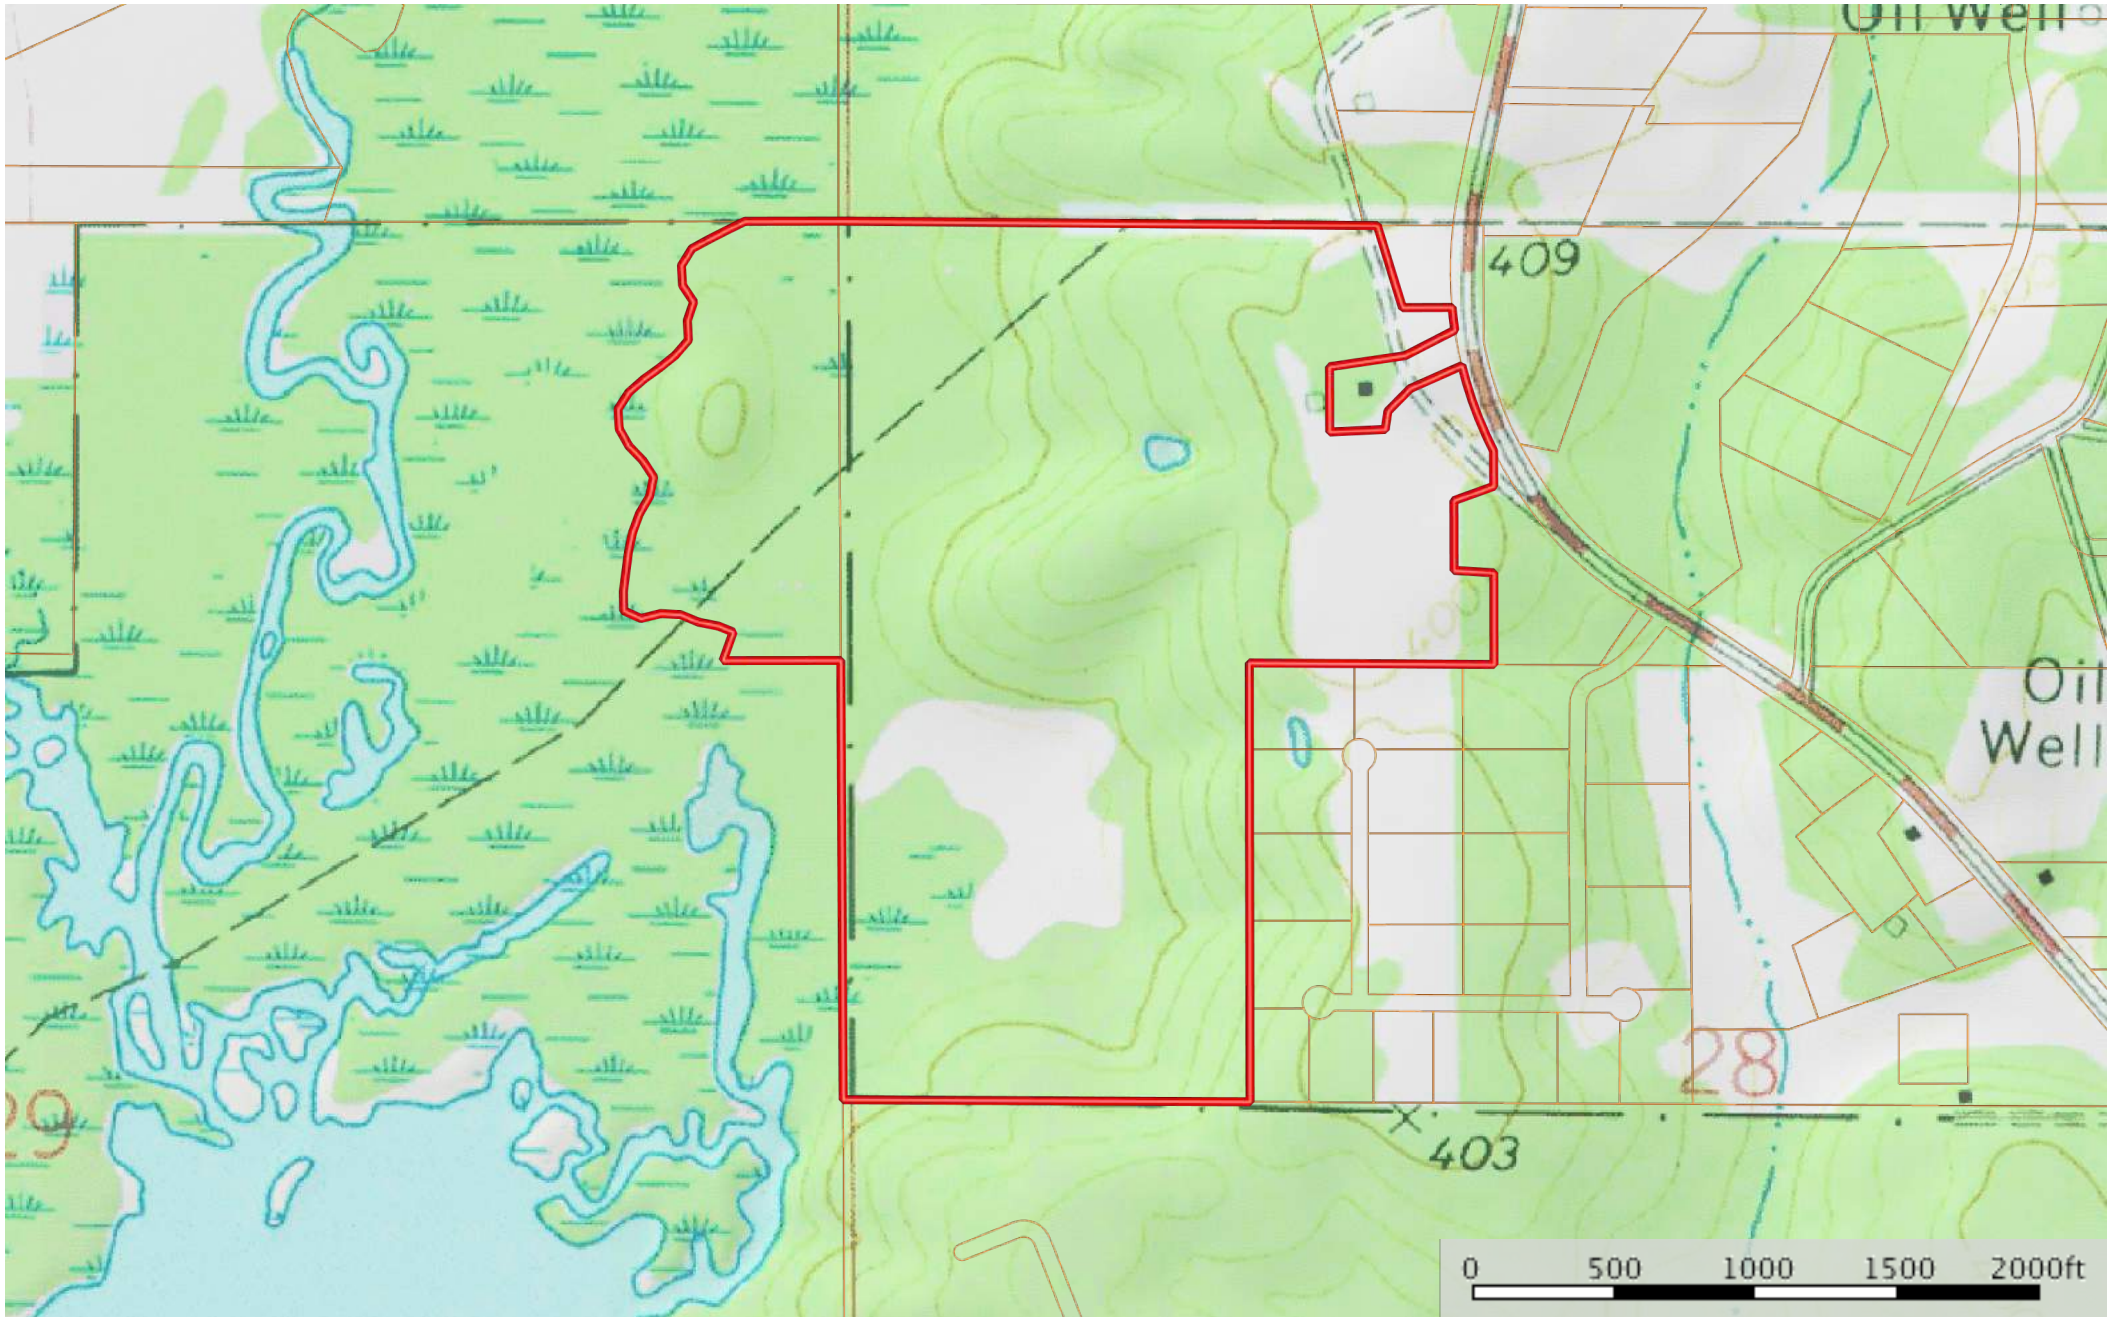

Sandra Matejich

Pike County, Mississippi, AC +/-

- Boundary
- Forest Service
- State Land
- Fish and Wildlife
- National Park
- Other
- BLM

 Boundary

Percy Ridge

+/-109 acres Pike County Miss

Legend

Google Earth

© 2018 Google

48

Stonegate Dr

1000 ft

Sandra Matejich

Pike County, Mississippi, AC +/-

-  Boundary
-  Stream, Intermittent
-  River/Creek
-  Water Body

Sandra Matejich
Pike County, Mississippi, AC +/-

 Boundary

 Boundary