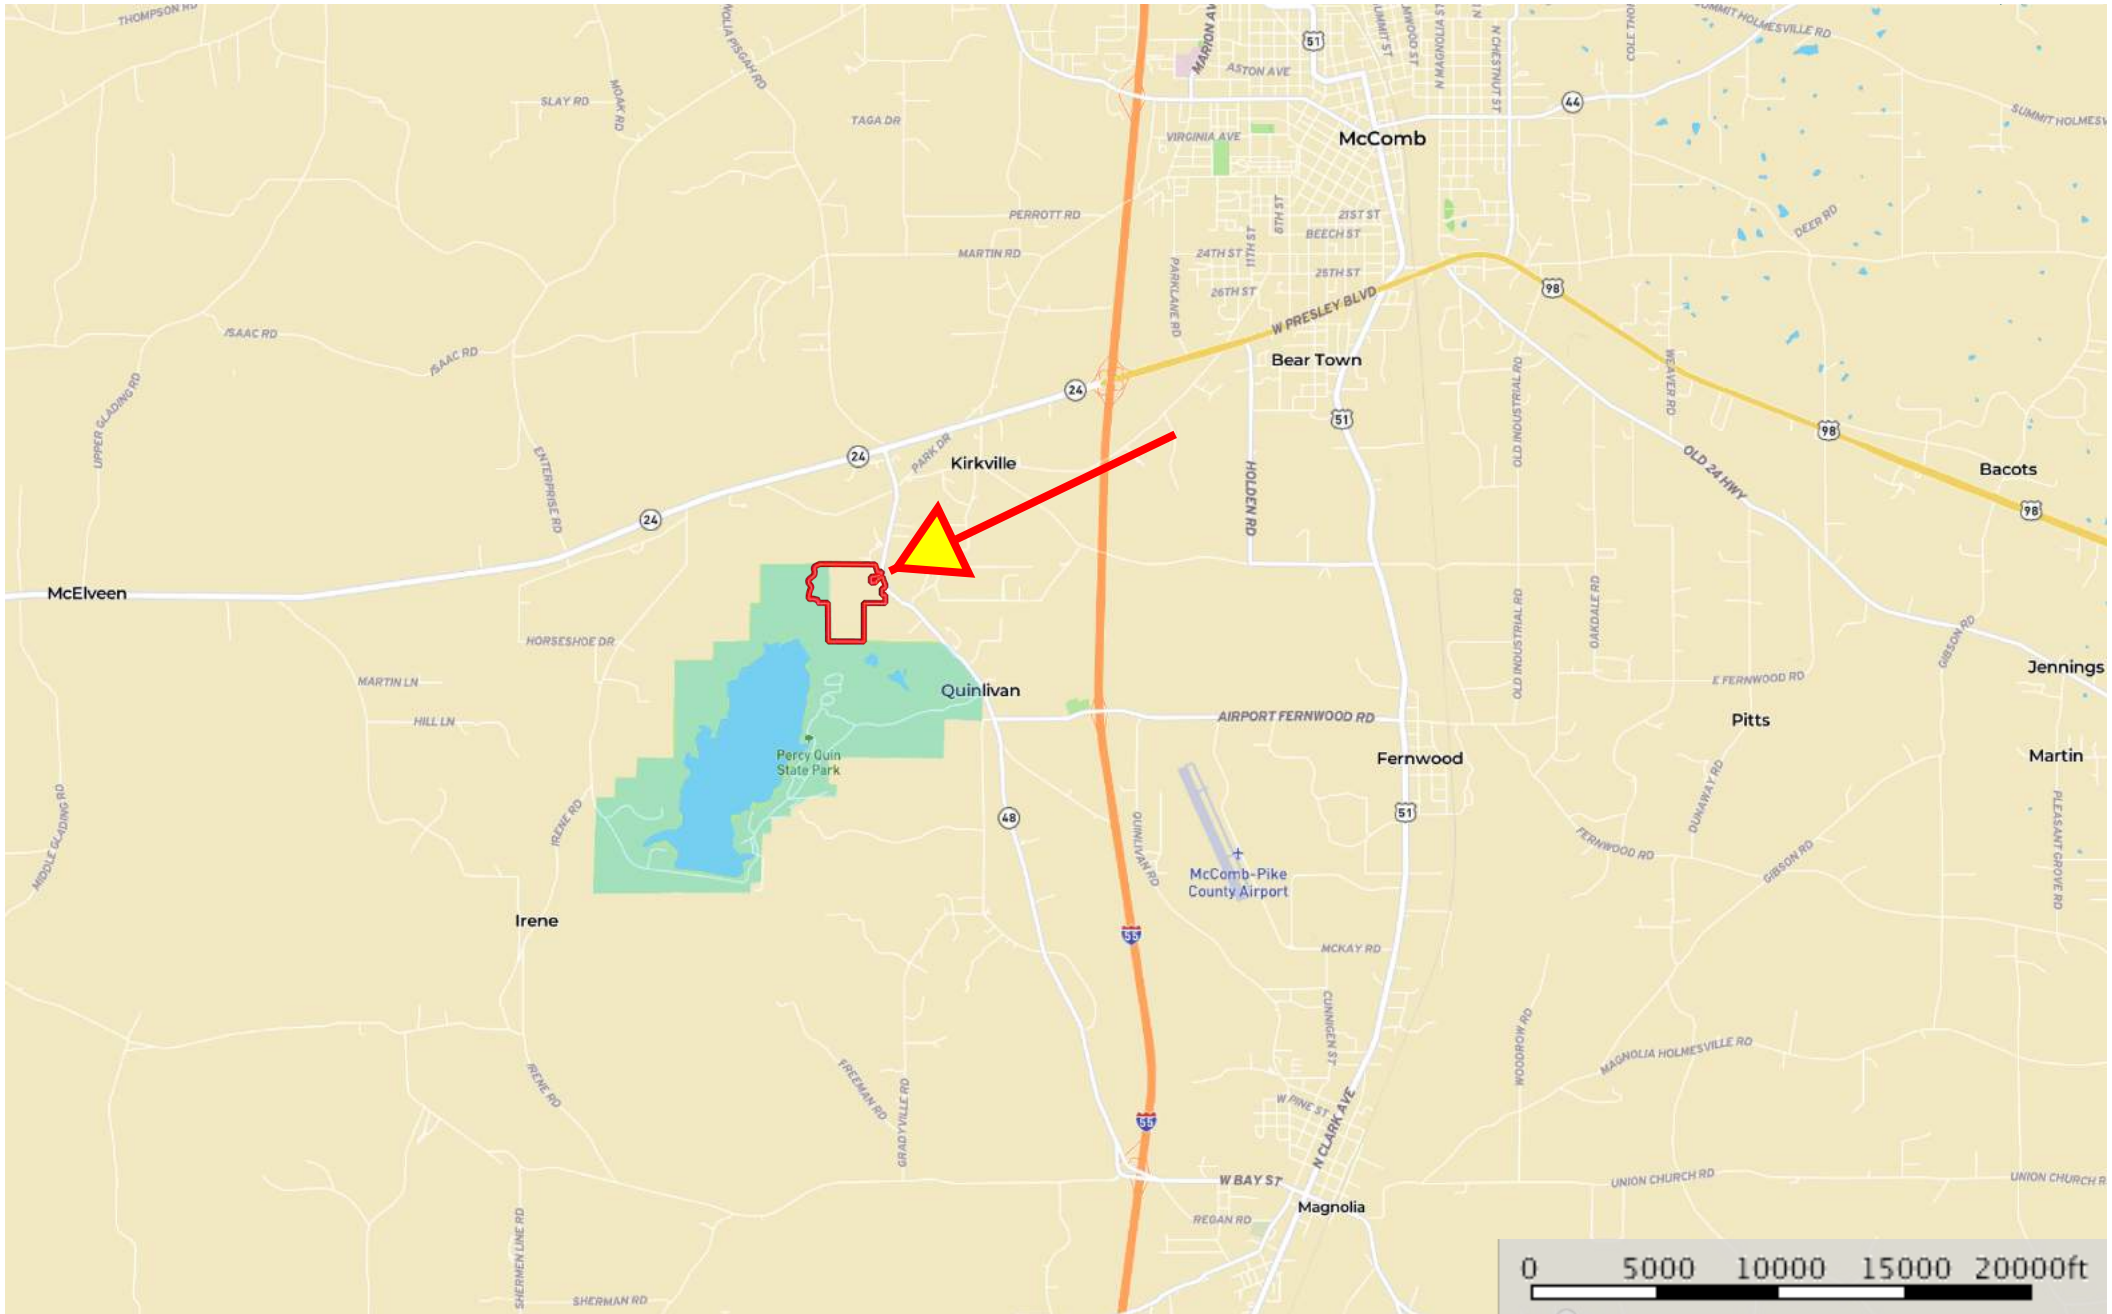

Sandra Matejich

Pike County, Mississippi, AC +/-

- Boundary
- Forest Service
- State Land
- Fish and Wildlife
- National Park
- Other
- BLM

 Boundary

Percy Ridge

+/-109 acres Pike County Miss

Legend

Google Earth

© 2018 Google

48

Stonegate Dr

1000 ft

Sandra Matejich

Pike County, Mississippi, AC +/-

-  Boundary
-  Stream, Intermittent
-  River/Creek
-  Water Body

Sandra Matejich
Pike County, Mississippi, AC +/-

 Boundary

 Boundary