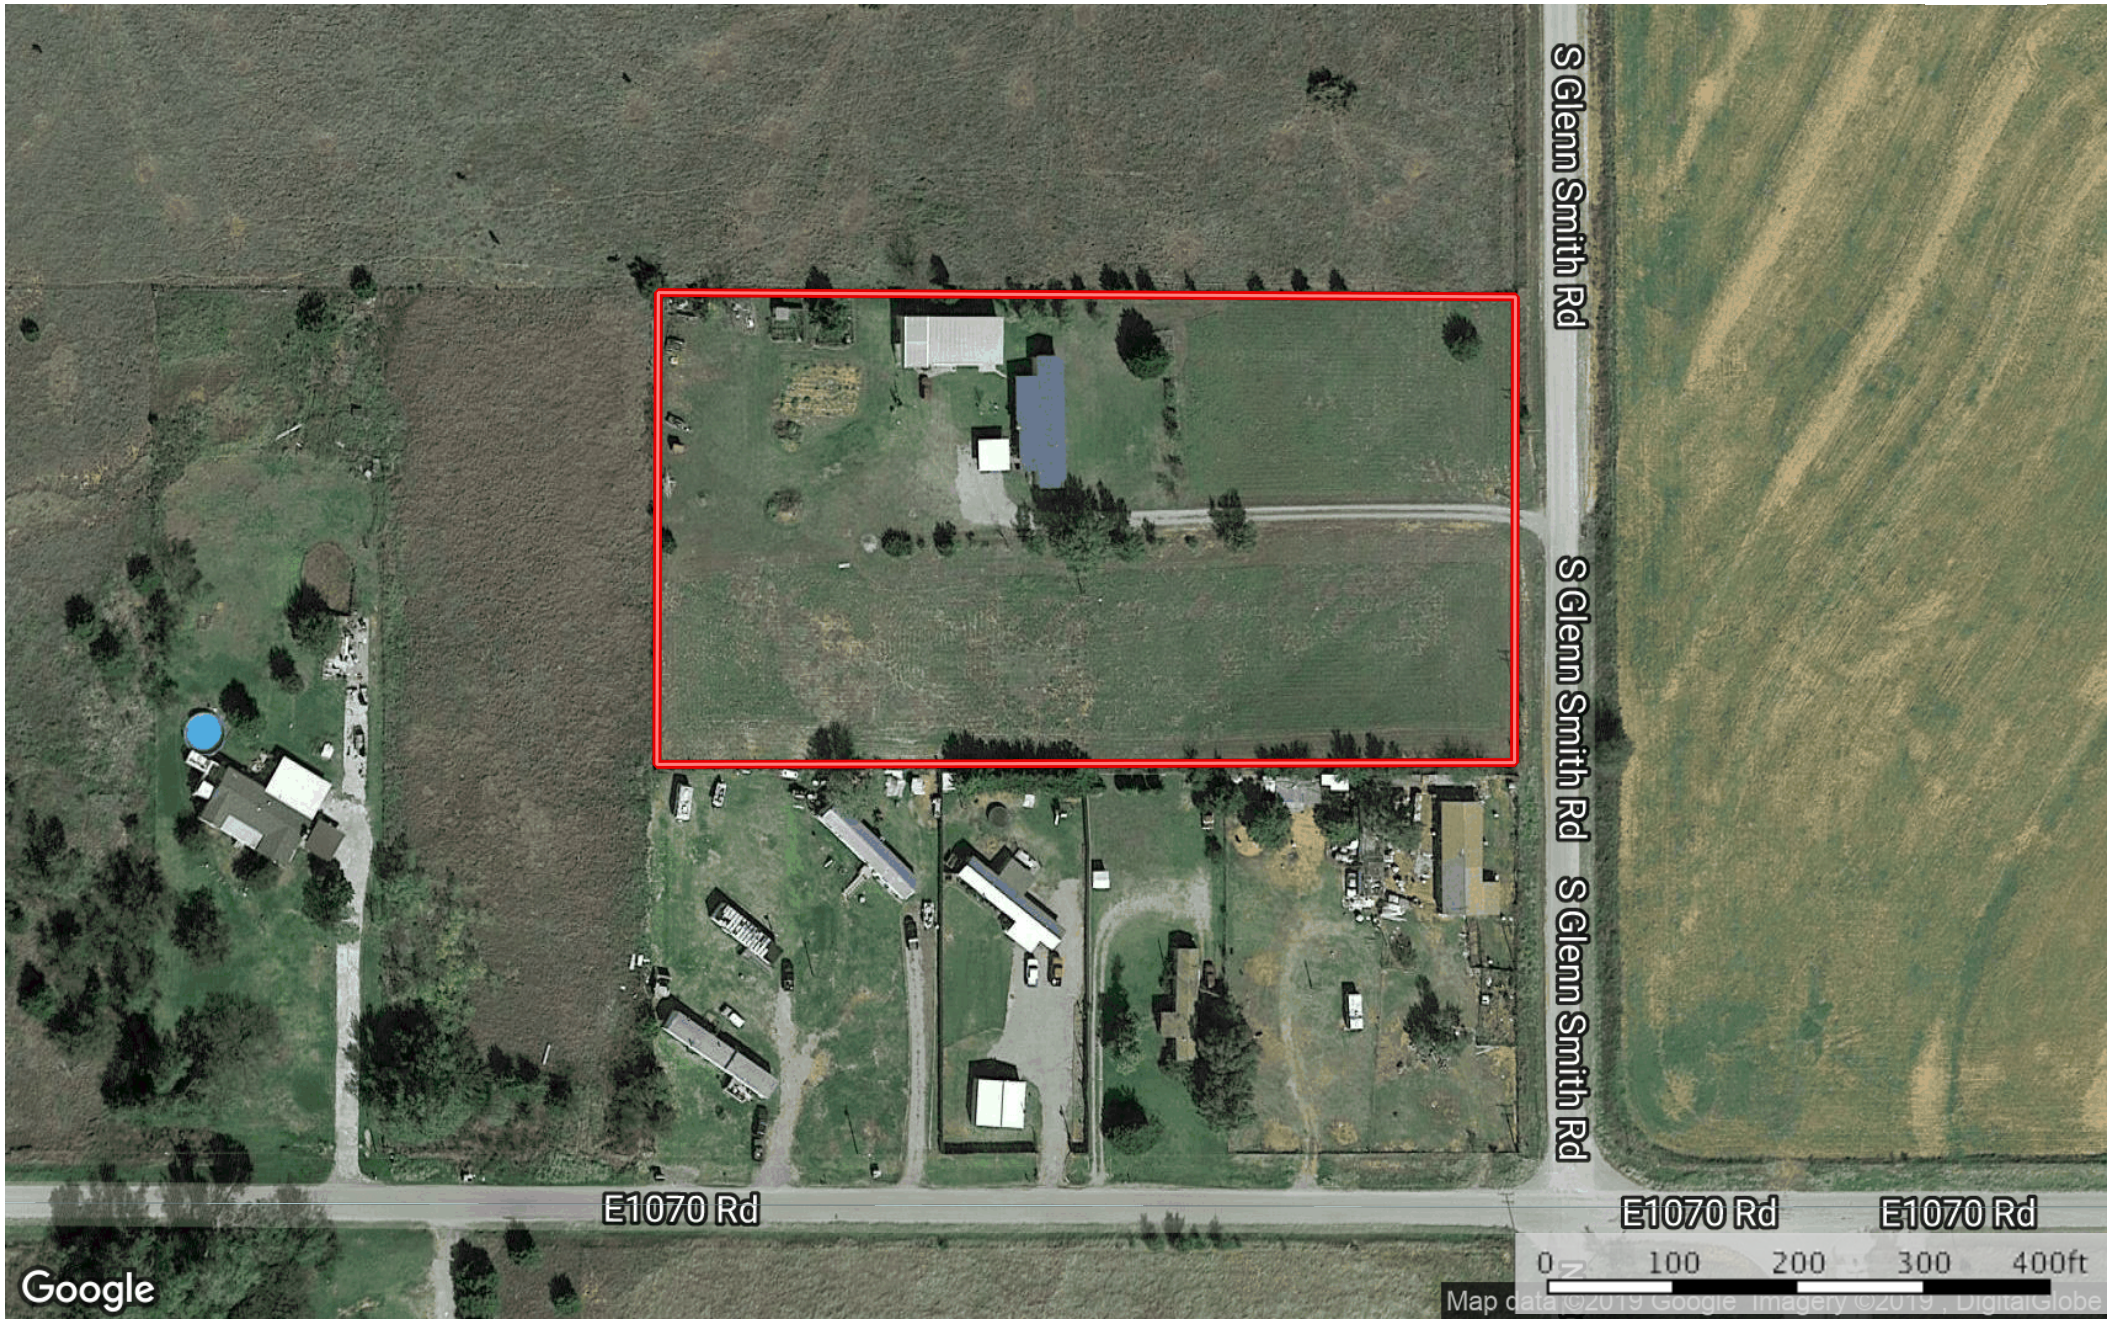

# Lehr - Country Home with Acreage

Custer County, Oklahoma, 4.2 AC +/-

 Boundary