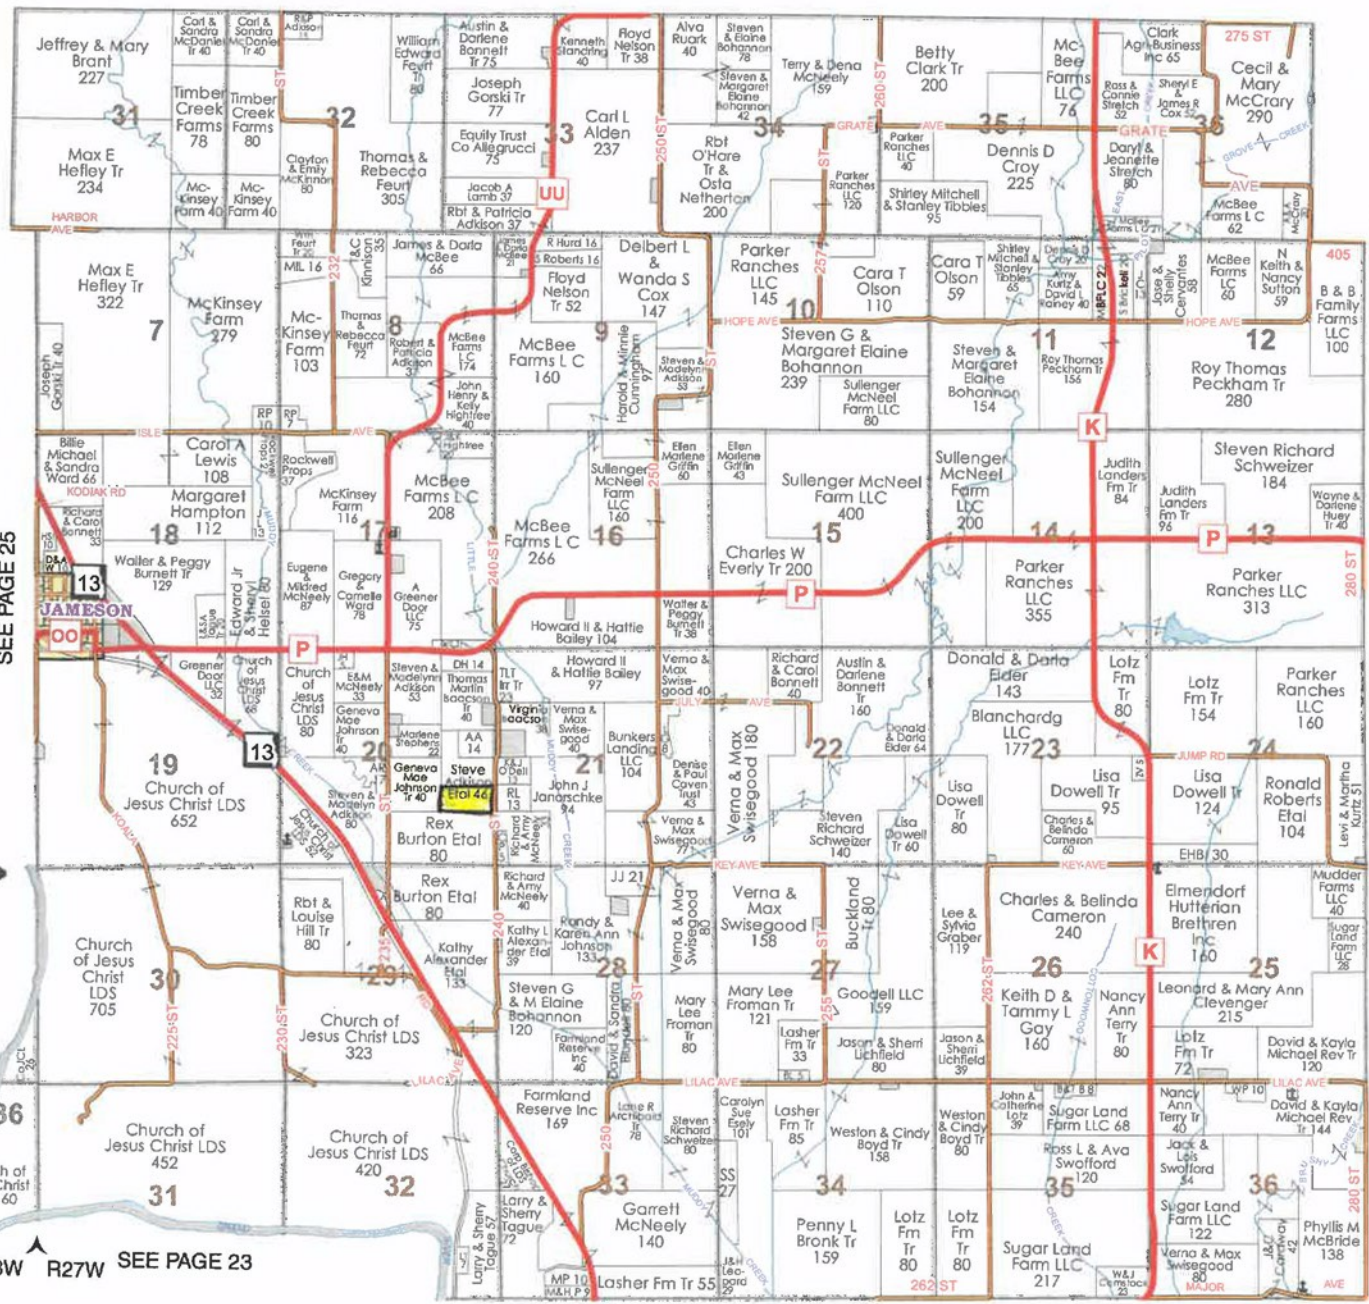

Grand River (E) Townships 60N & 61N - Ranges 27W & 28W

Copyright © 2018 Mapping Solutions

SEE PAGE 17

SEE PAGE 25

R28W R27W SEE PAGE 23

SEE PAGE 35

T61N
T60N

SEE PAGE 29