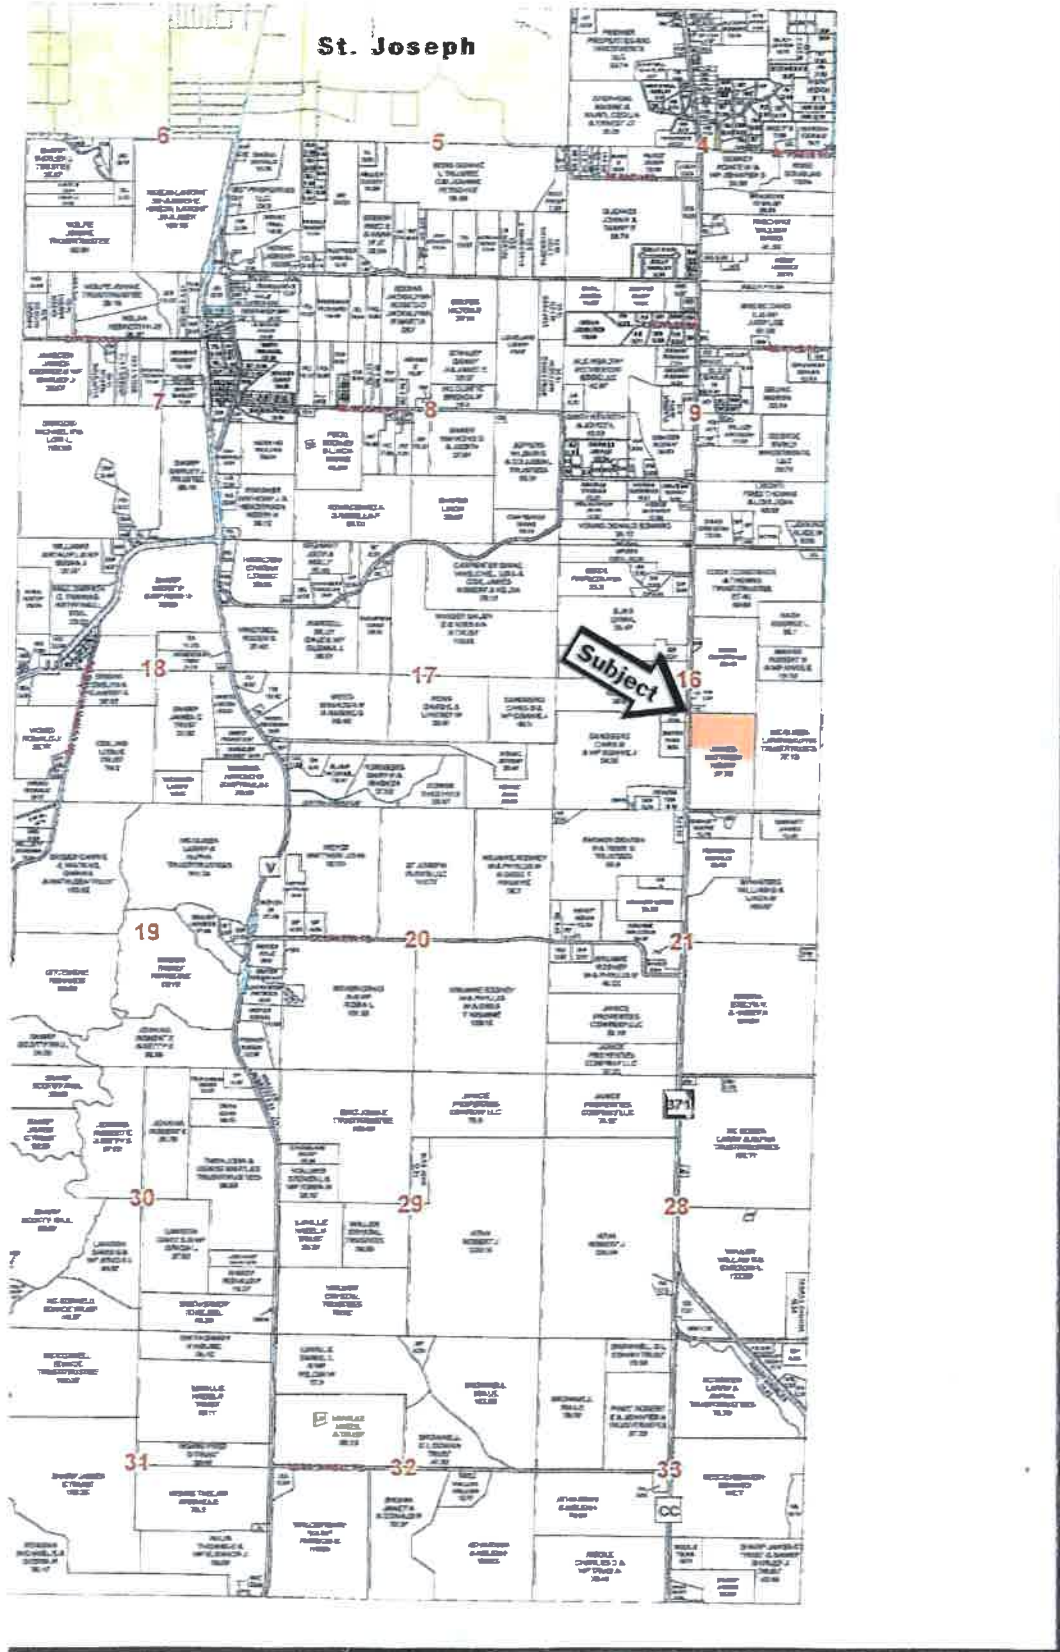

Township Map

31

Township & Range: T56N-R35W

34