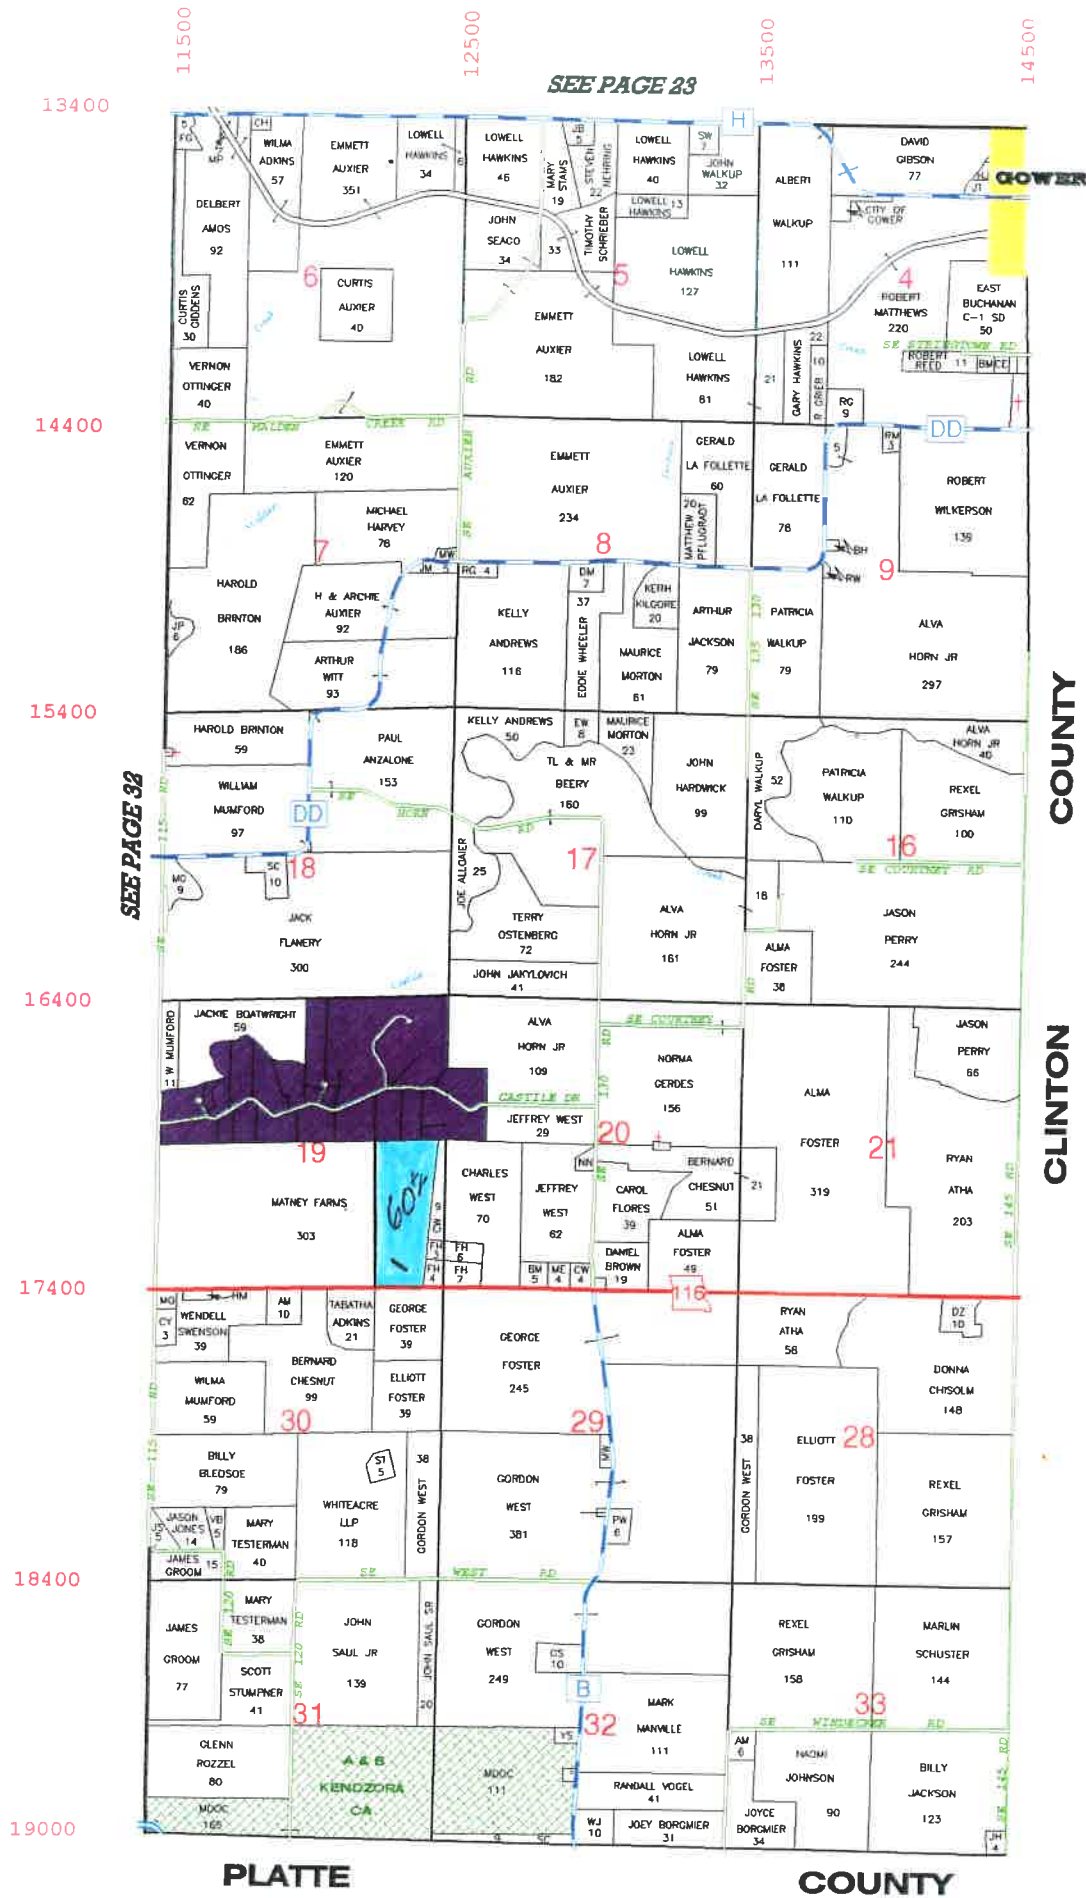

**TOWNSHIP 55 N
RANGE 33 W
PLATTE POLITICAL TOWNSHIP**

11500
13400
14400
15400
16400
17400
18400
19000

SEE PAGE 23

SEE PAGE 32

PLATTE COUNTY