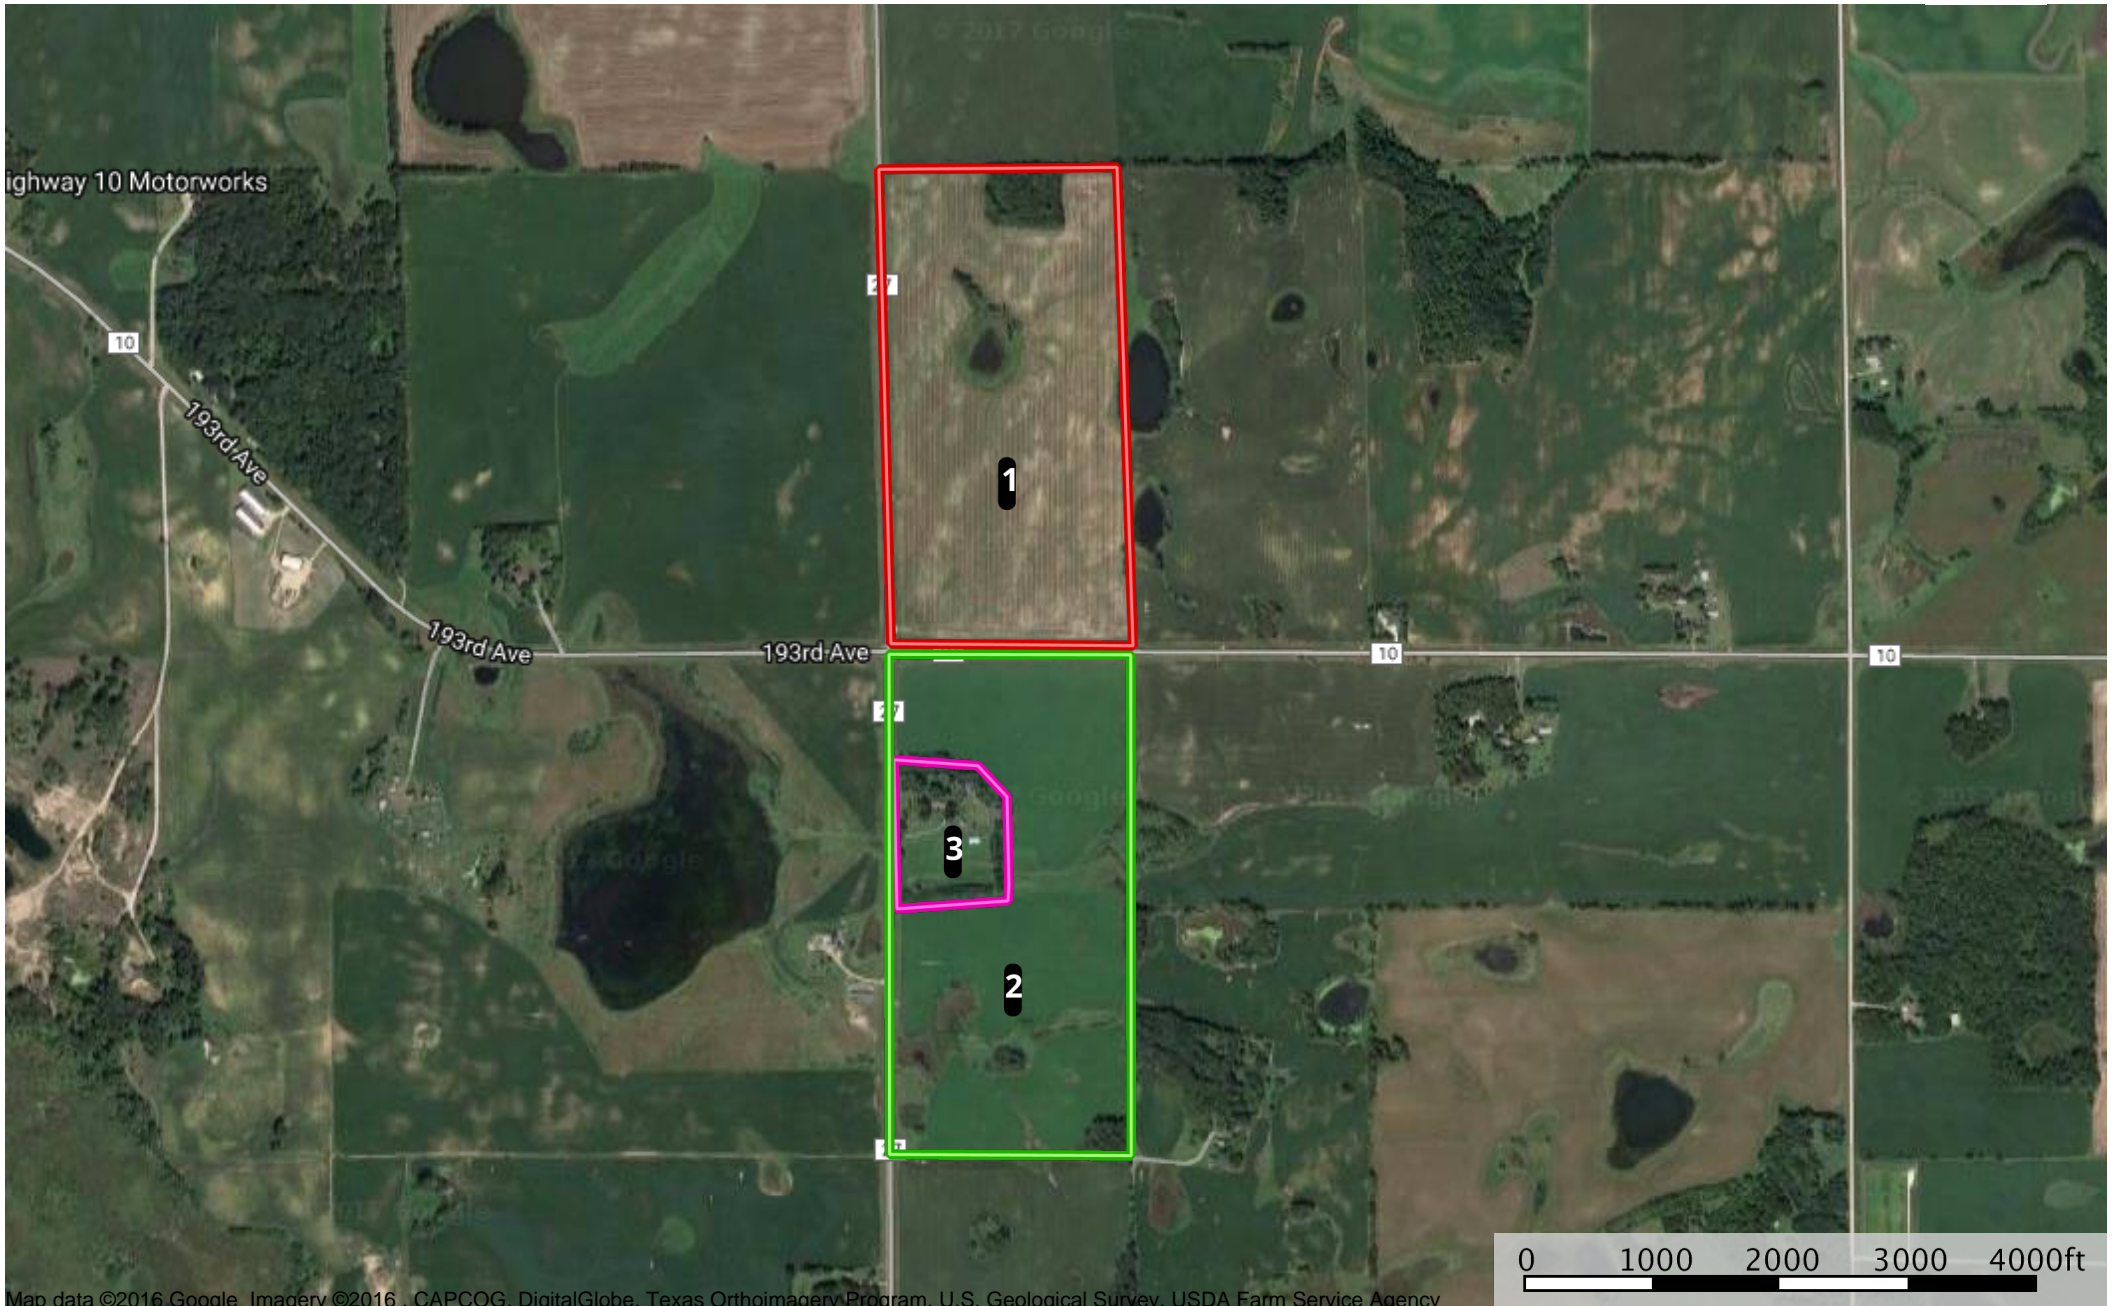

Mahler Real Estate Map

Minnesota, 161.0 AC +/-

-  Tract 1 - 80+/- Acres
-  Tract 2 - 70+/- Acres
-  Tract 3 - 10+/- Acres