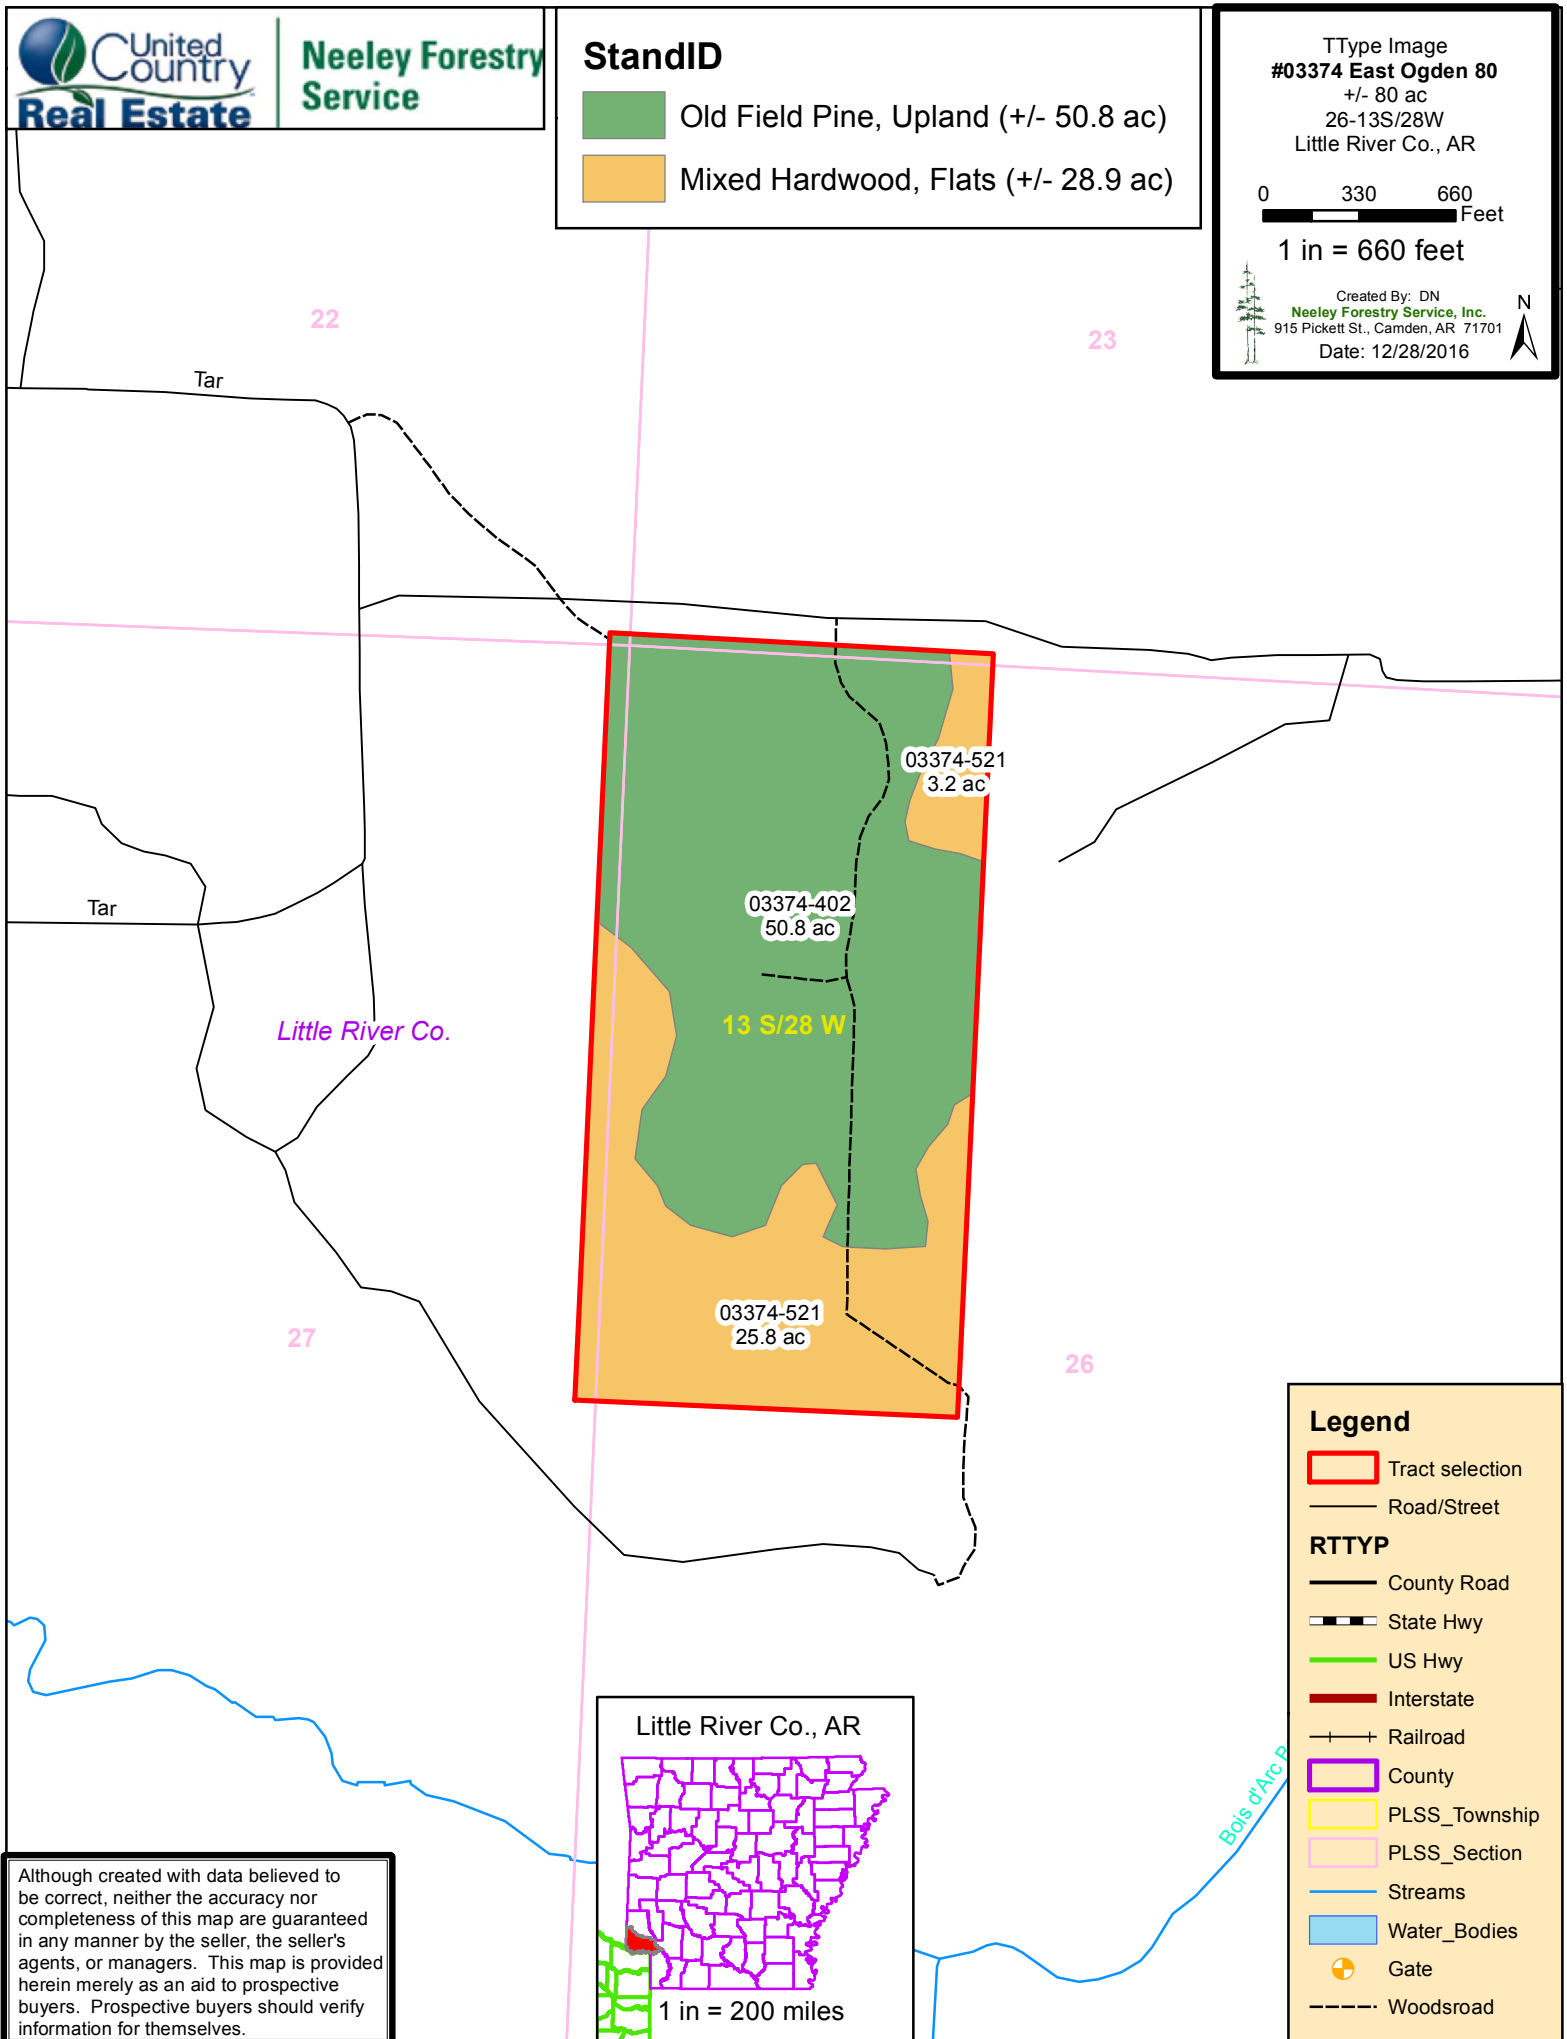

StandID

- Old Field Pine, Upland (+/- 50.8 ac)
- Mixed Hardwood, Flats (+/- 28.9 ac)

TType Image
#03374 East Ogden 80
+/- 80 ac
26-13S/28W
Little River Co., AR

0 330 660 Feet

1 in = 660 feet

Created By: DN
Neeley Forestry Service, Inc.
915 Pickett St., Camden, AR 71701
Date: 12/28/2016

Little River Co.

03374-402
50.8 ac

03374-521
3.2 ac

03374-521
25.8 ac

13 S/28 W

Legend

- Tract selection
- Road/Street
- RTTYP**
- County Road
- State Hwy
- US Hwy
- Interstate
- Railroad
- County
- PLSS_Township
- PLSS_Section
- Streams
- Water_Bodies
- Gate
- Woodsroad

Although created with data believed to be correct, neither the accuracy nor completeness of this map are guaranteed in any manner by the seller, the seller's agents, or managers. This map is provided herein merely as an aid to prospective buyers. Prospective buyers should verify information for themselves.