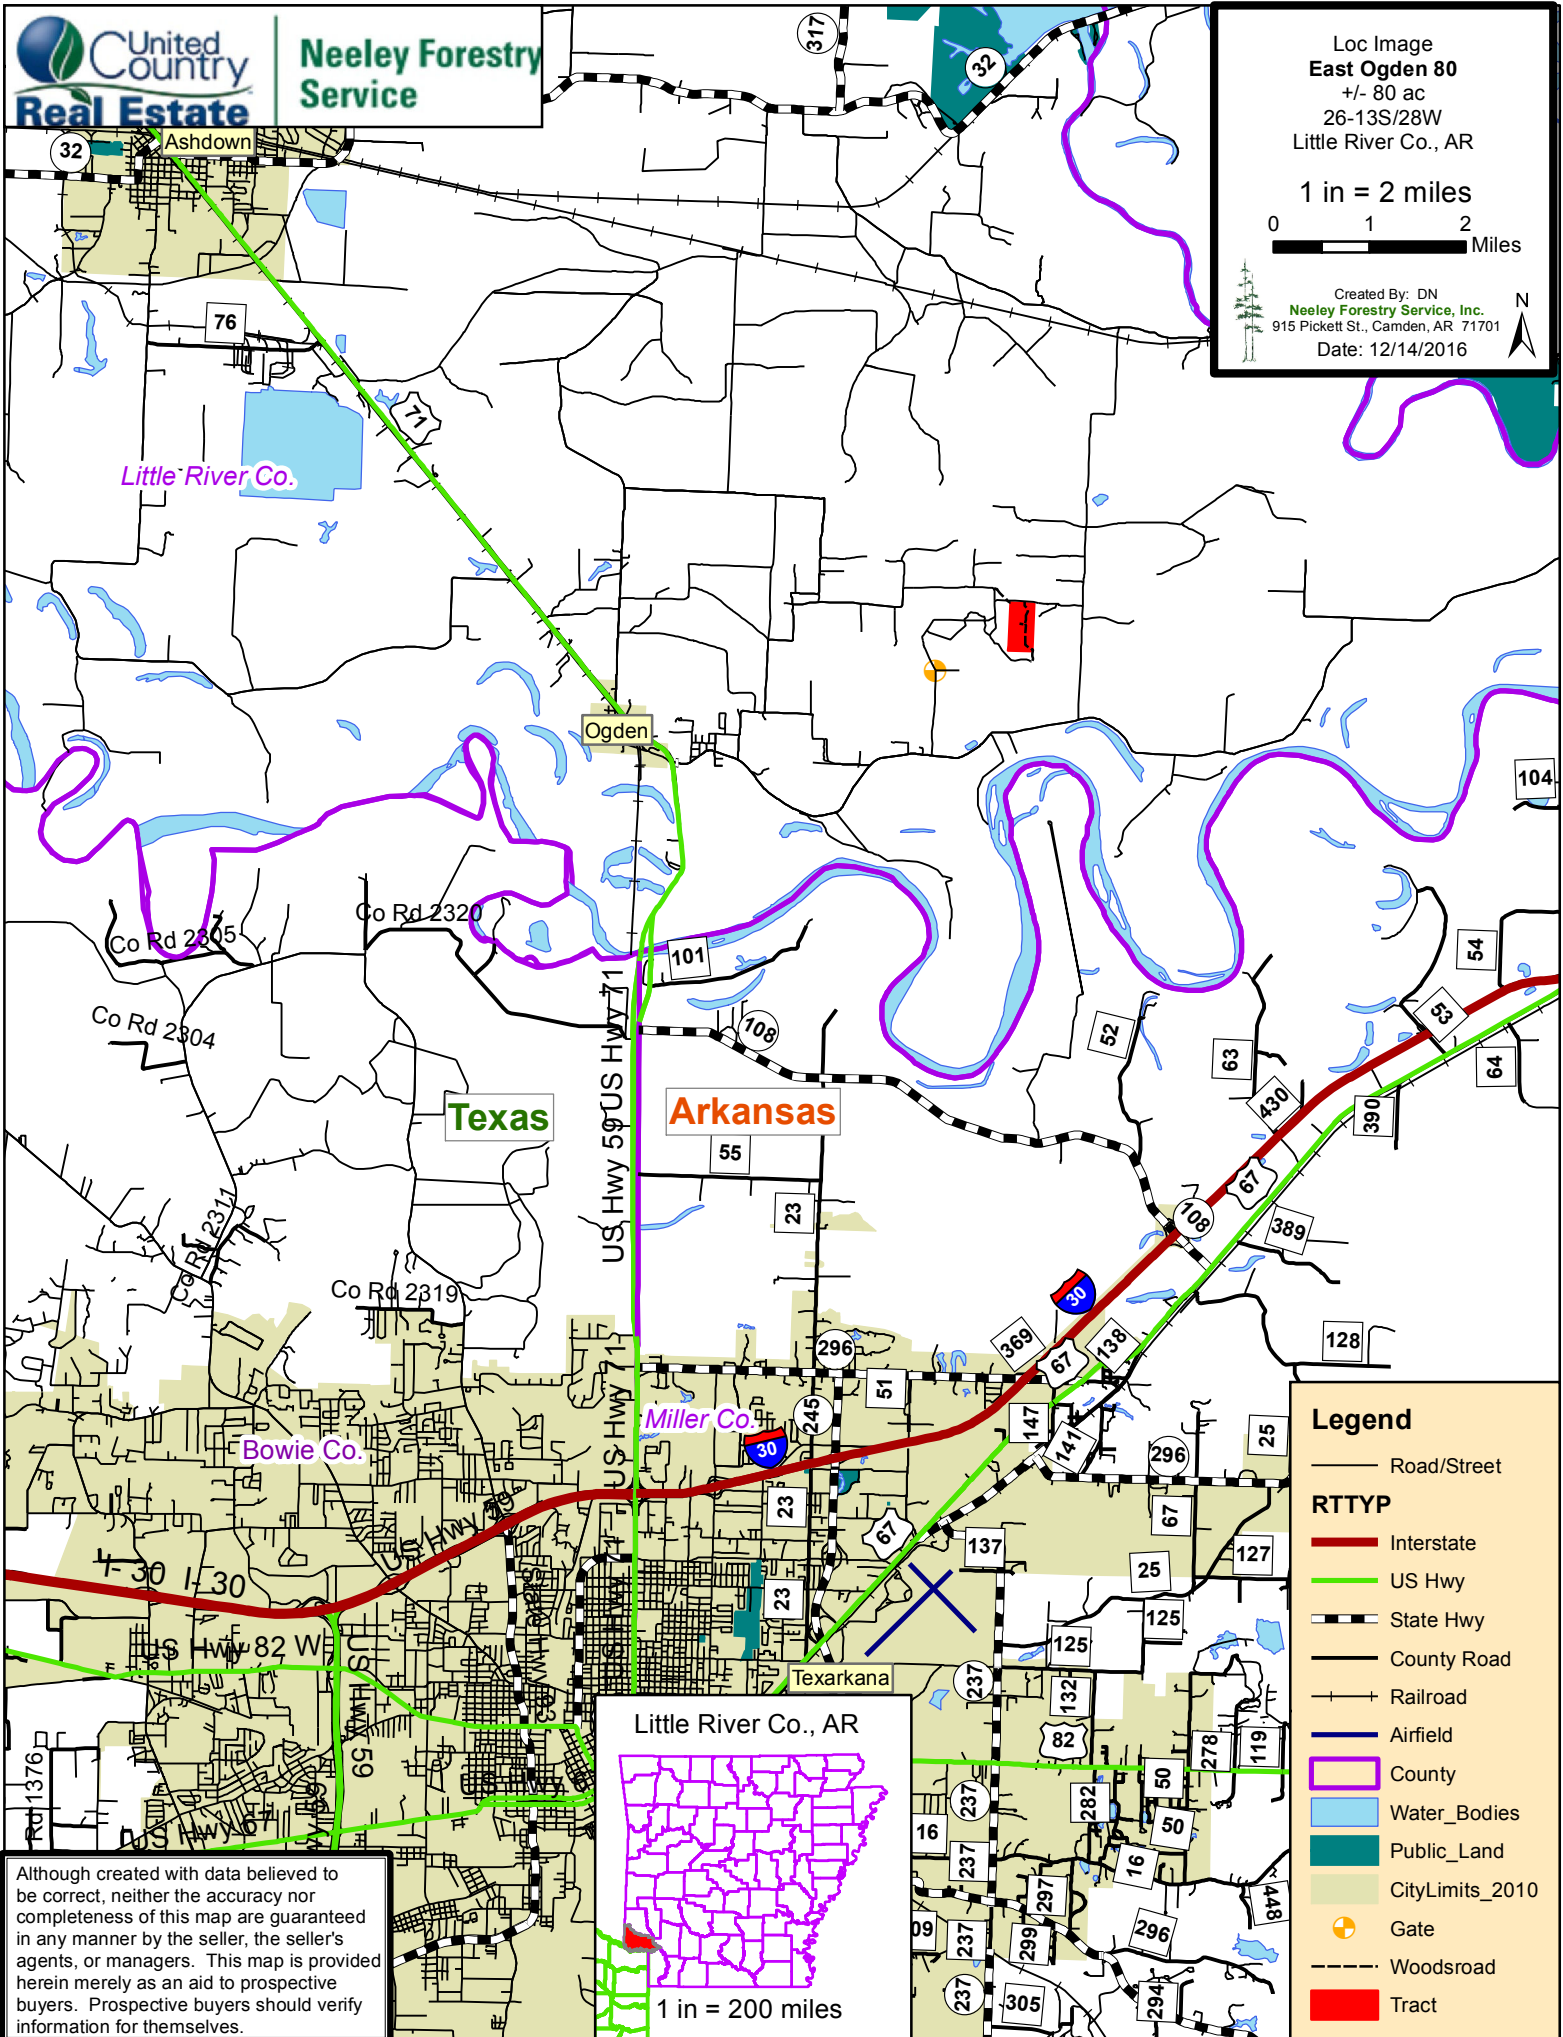

Loc Image  
East Ogden 80  
+/- 80 ac  
26-13S/28W  
Little River Co., AR

1 in = 2 miles

Created By: DN  
Neeley Forestry Service, Inc.  
915 Pickett St., Camden, AR 71701  
Date: 12/14/2016

Although created with data believed to be correct, neither the accuracy nor completeness of this map are guaranteed in any manner by the seller, the seller's agents, or managers. This map is provided herein merely as an aid to prospective buyers. Prospective buyers should verify information for themselves.

**Legend**

- Road/Street
- RTTYP**
- Interstate
- US Hwy
- State Hwy
- County Road
- Railroad
- Airfield
- County
- Water\_Bodies
- Public\_Land
- CityLimits\_2010
- Gate
- Woodsroad
- Tract