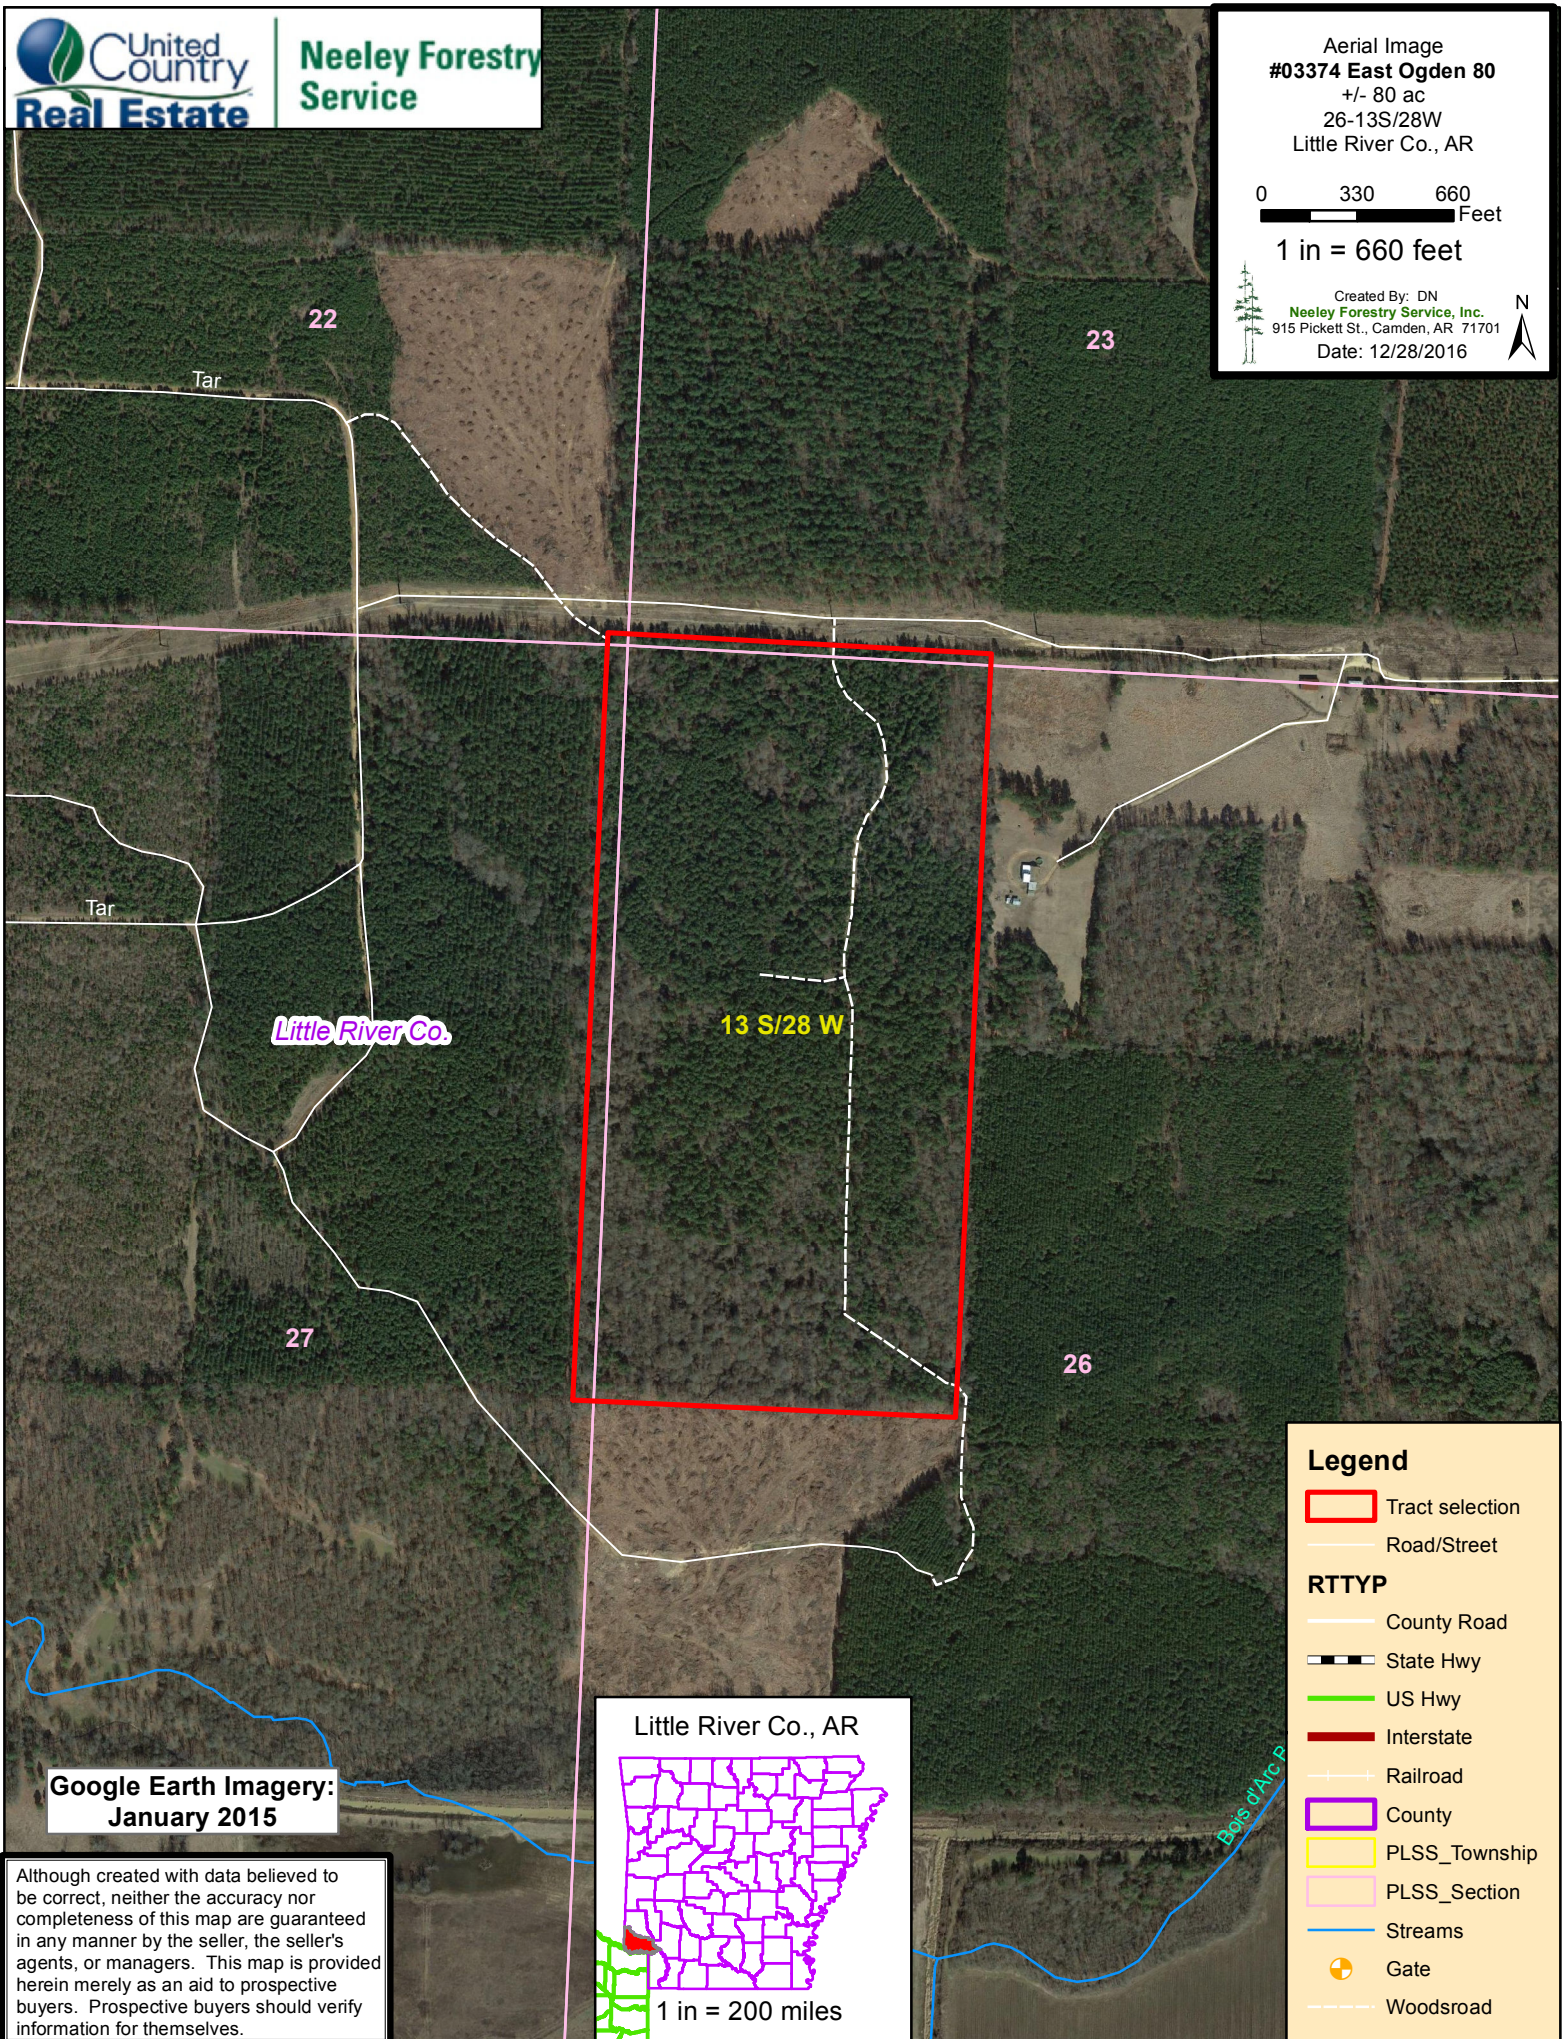

Aerial Image
#03374 East Ogden 80
+/- 80 ac
26-13S/28W
Little River Co., AR

0 330 660 Feet

1 in = 660 feet

Created By: DN
Neeley Forestry Service, Inc.
915 Pickett St., Camden, AR 71701
Date: 12/28/2016

Little River Co.

13 S/28 W

27

26

Google Earth Imagery:
January 2015

Although created with data believed to be correct, neither the accuracy nor completeness of this map are guaranteed in any manner by the seller, the seller's agents, or managers. This map is provided herein merely as an aid to prospective buyers. Prospective buyers should verify information for themselves.

Legend

- Tract selection
- Road/Street
- RTTYP**
- County Road
- State Hwy
- US Hwy
- Interstate
- Railroad
- County
- PLSS_Township
- PLSS_Section
- Streams
- Gate
- Woodsroad