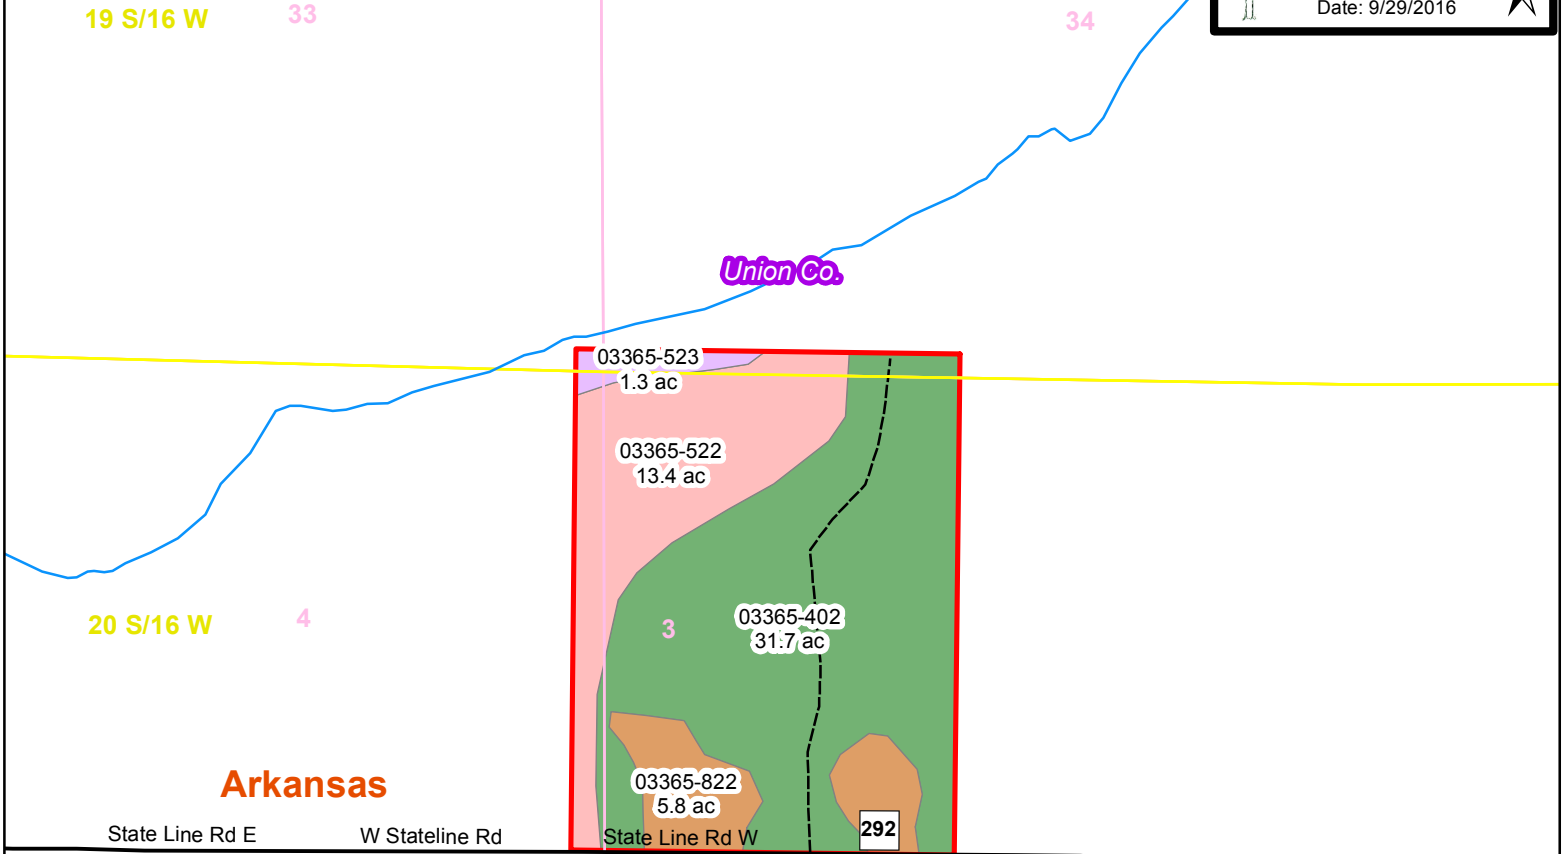

**StandID**

- Old Field Pine (+/- 31.7 ac)
- Mostly Pine, Upland (+/- 13.4 ac)
- Mostly Pine, Creek Bottom (+/- 1.3 ac)
- Hardwood (+/- 5.8 ac)

TType Image  
**State Line Rd #03365**  
03-20S/16W  
in Union Co., AR  
+/- 52.77 acres

0 330 660  
Feet

1 in = 660 feet

Created By: DN  
Neeley Forestry Service, Inc.  
915 Pickett St., Camden, AR 71701  
Date: 9/29/2016

Louisiana

Claiborne Pa.

Union Co., AR

**Legend**

- Road/Street
- RTTYP**
- Interstate
- US Hwy
- State Hwy
- County Road
- Railroad
- Streams
- County
- PLSS\_Township
- PLSS\_Section
- Water\_Bodies
- CityLimits\_2010
- ownership\_a\_la
- Woodsroad
- Tract