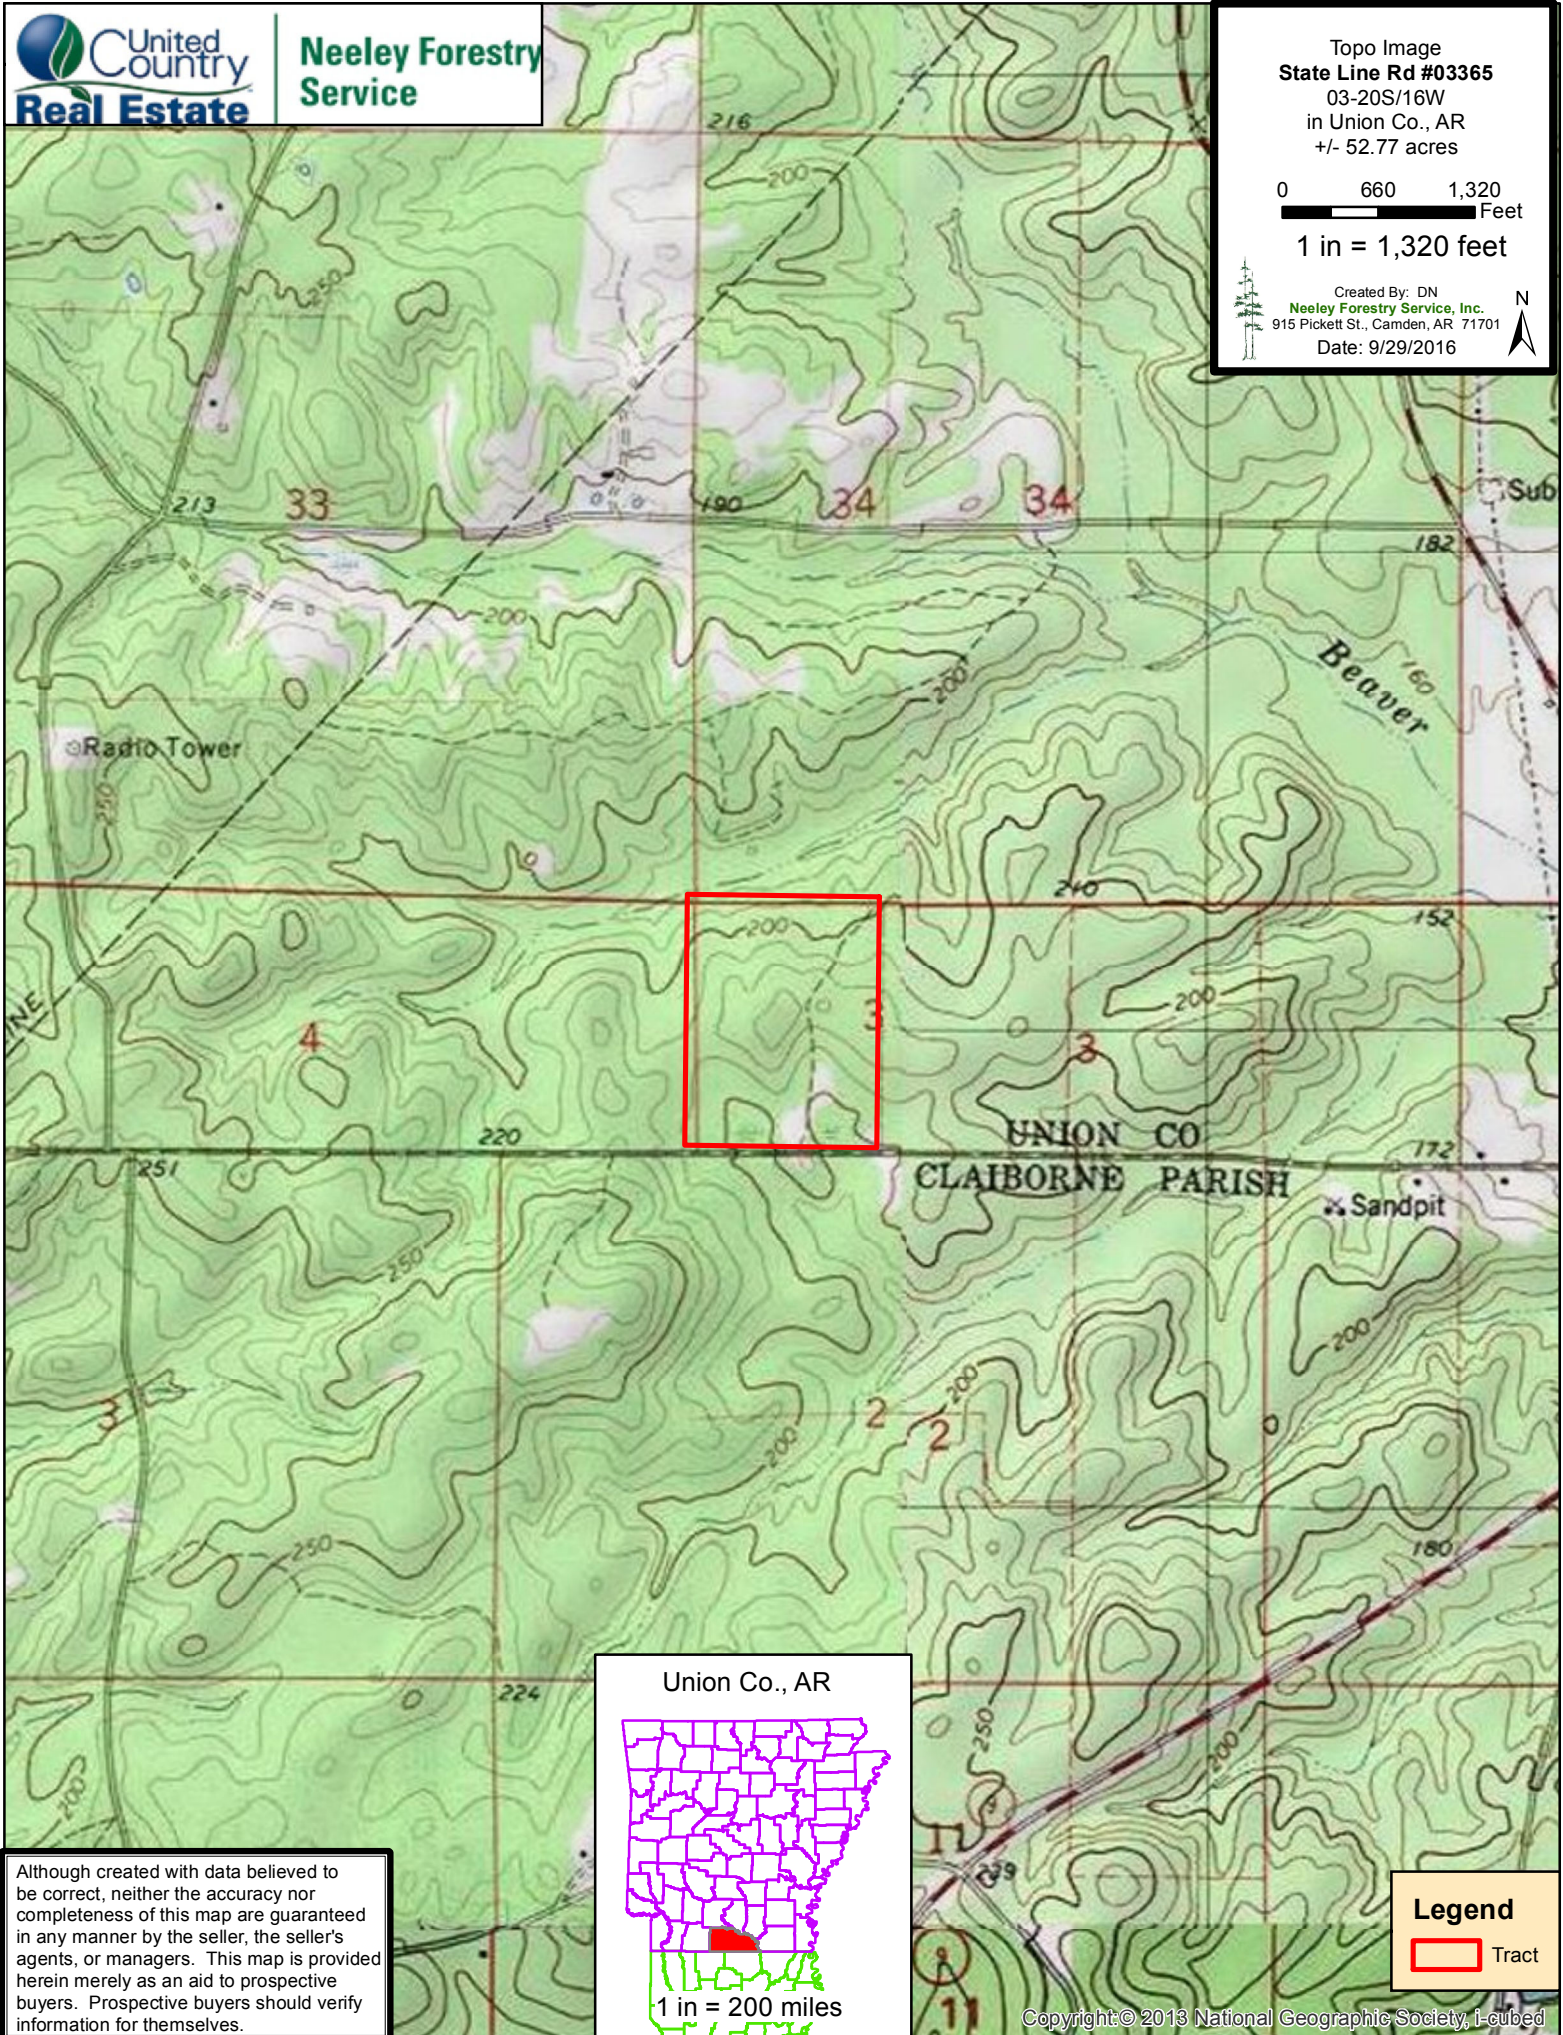

Topo Image  
State Line Rd #03365  
03-20S/16W  
in Union Co., AR  
+/- 52.77 acres

0 660 1,320  
Feet

1 in = 1,320 feet

Created By: DN  
Neeley Forestry Service, Inc.  
915 Pickett St., Camden, AR 71701  
Date: 9/29/2016

Although created with data believed to be correct, neither the accuracy nor completeness of this map are guaranteed in any manner by the seller, the seller's agents, or managers. This map is provided herein merely as an aid to prospective buyers. Prospective buyers should verify information for themselves.

Union Co., AR

1 in = 200 miles

Legend

Tract