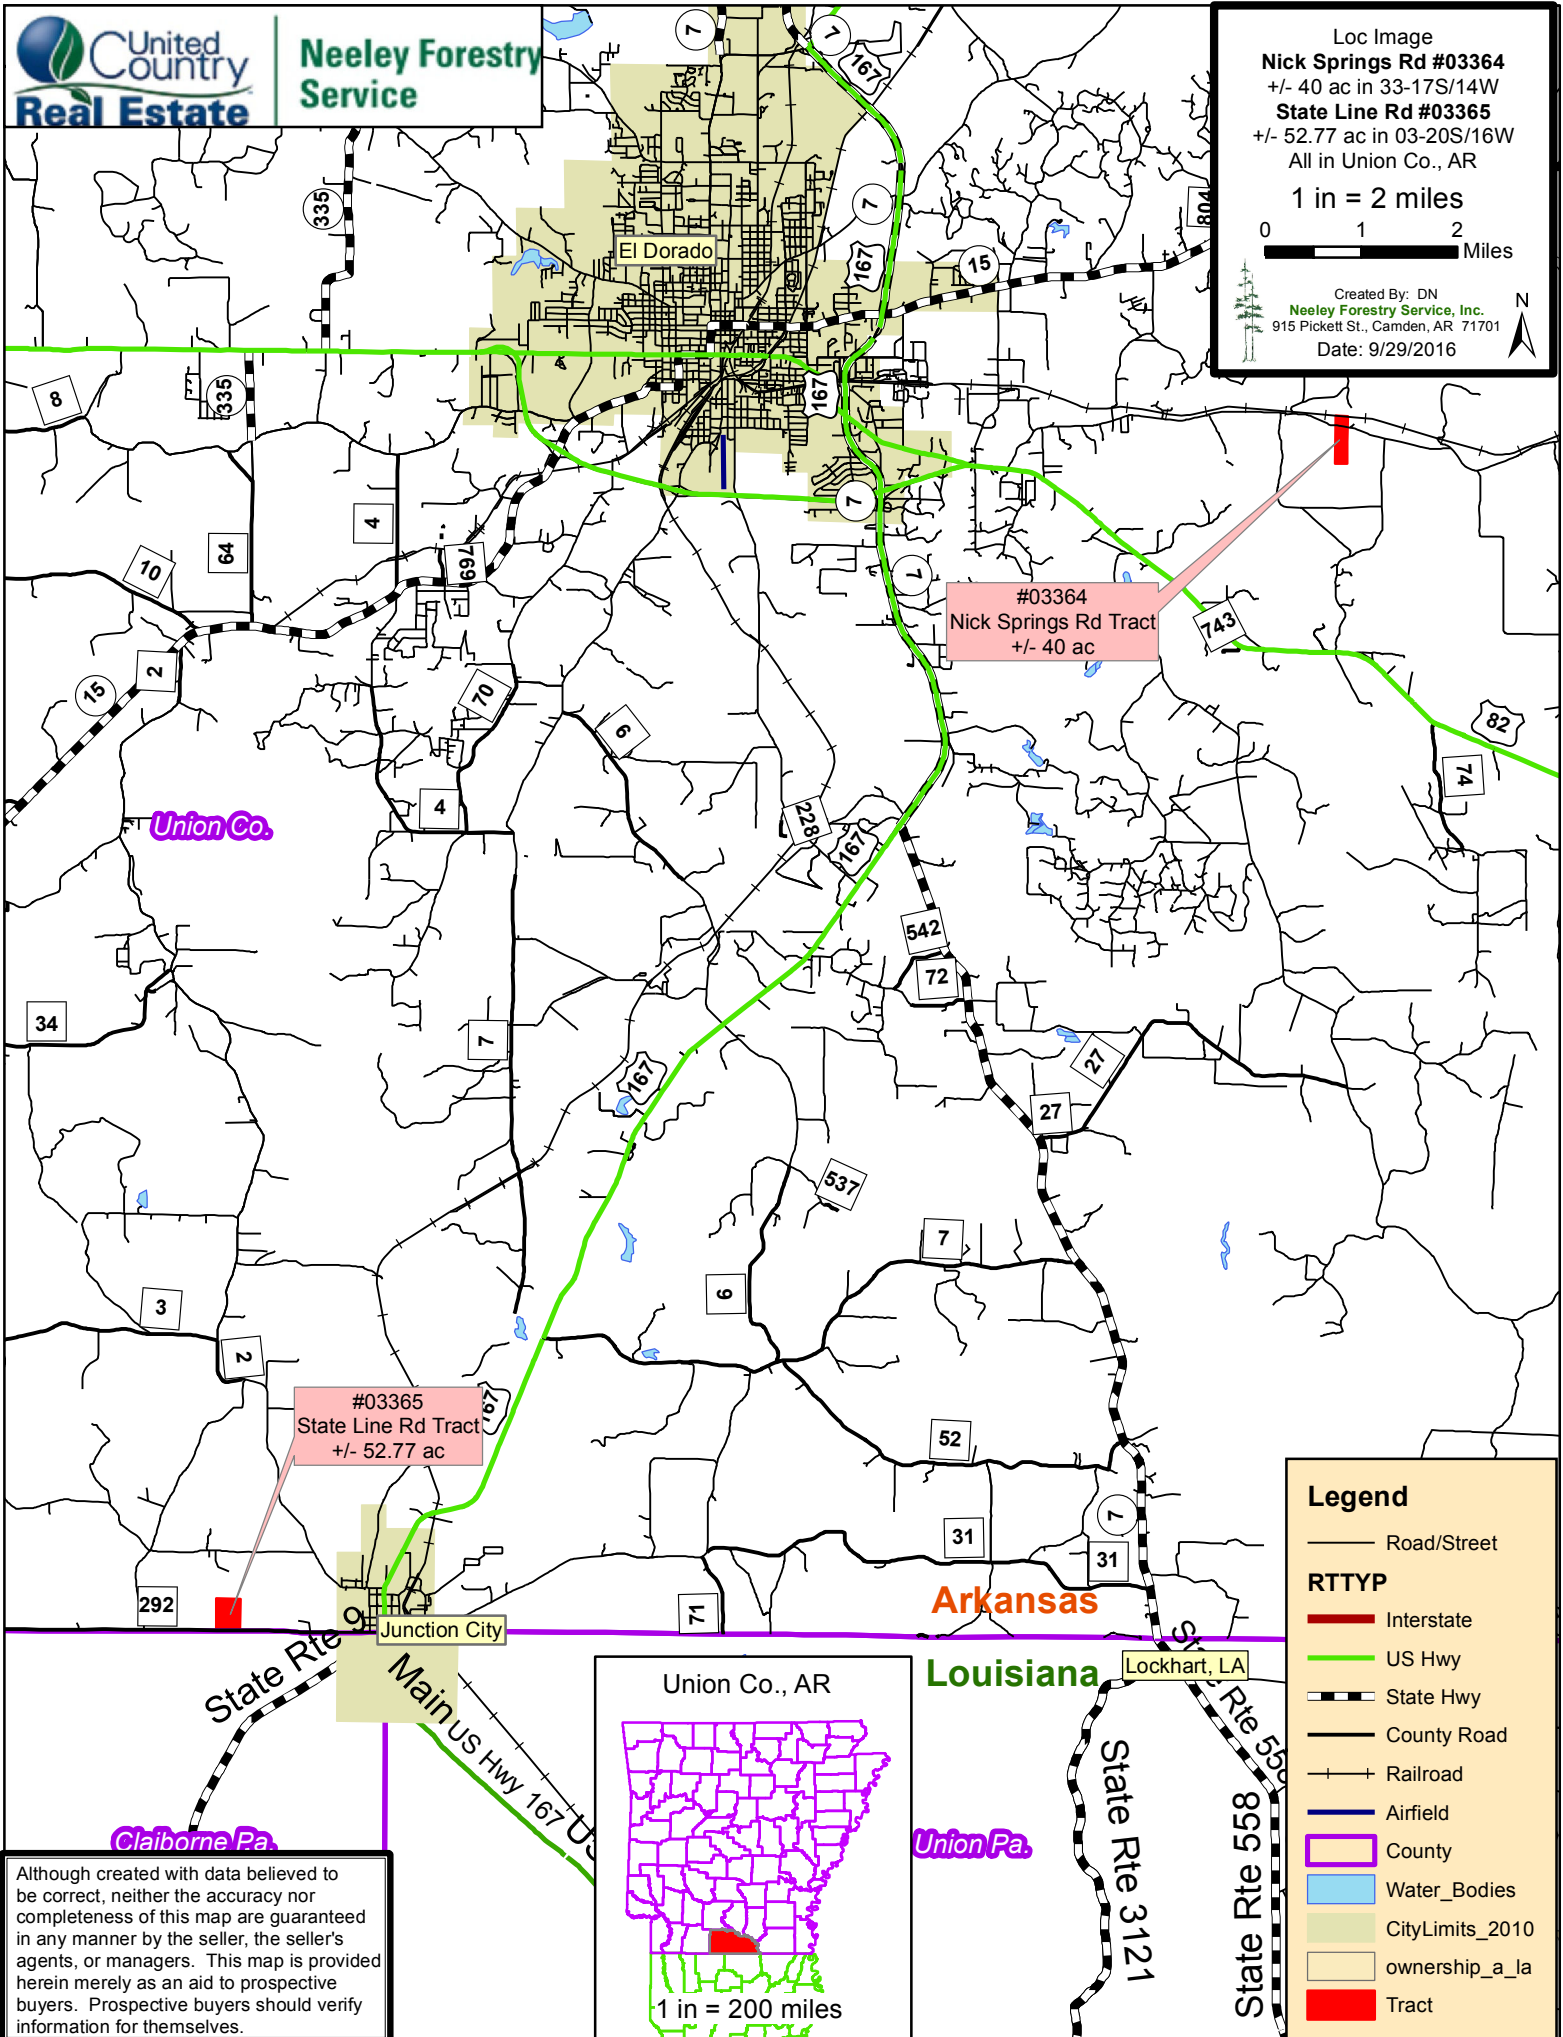

Loc Image
 Nick Springs Rd #03364
 +/- 40 ac in 33-17S/14W
 State Line Rd #03365
 +/- 52.77 ac in 03-20S/16W
 All in Union Co., AR

1 in = 2 miles

Created By: DN
 Neeley Forestry Service, Inc.
 915 Pickett St., Camden, AR 71701
 Date: 9/29/2016

Union Co.

#03364
 Nick Springs Rd Tract
 +/- 40 ac

#03365
 State Line Rd Tract
 +/- 52.77 ac

Junction City

Arkansas

Louisiana

Lockhart, LA

State Rte 9

Main US Hwy 167 US

State Rte 3121

State Rte 558

Legend

- Road/Street
- RTTYP**
- Interstate
- US Hwy
- State Hwy
- County Road
- Railroad
- Airfield
- County
- Water_Bodies
- CityLimits_2010
- ownership_a_la
- Tract