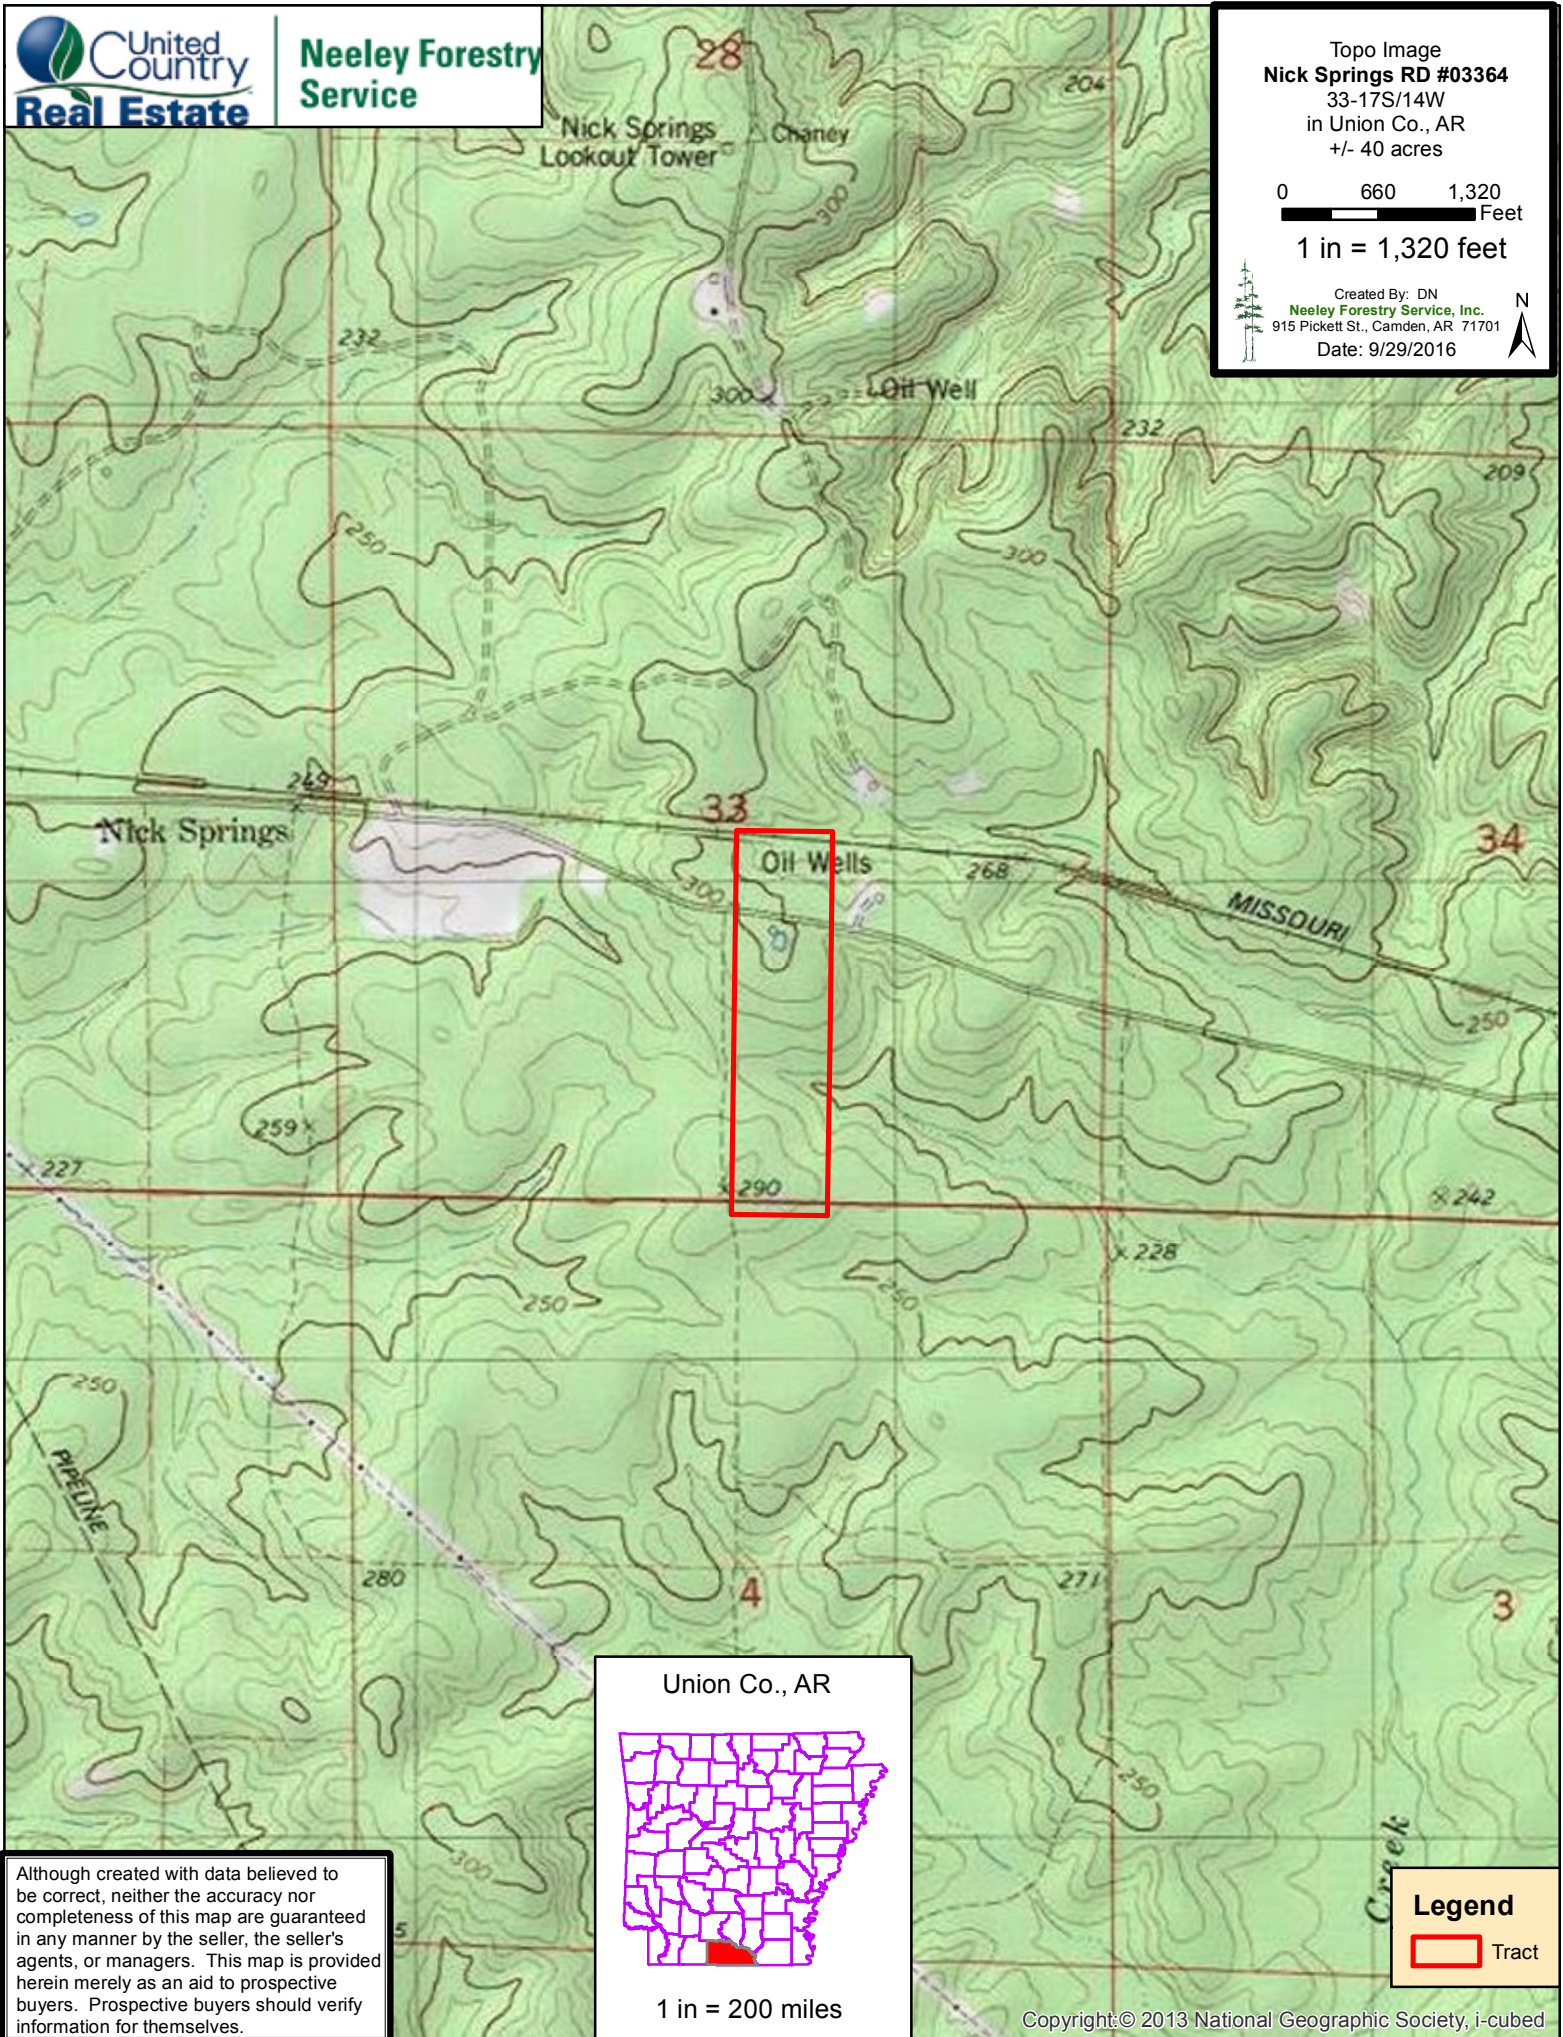

Topo Image  
Nick Springs RD #03364  
33-17S/14W  
in Union Co., AR  
+/- 40 acres

0 660 1,320  
Feet

1 in = 1,320 feet

Created By: DN  
Neeley Forestry Service, Inc.  
915 Pickett St., Camden, AR 71701  
Date: 9/29/2016

Union Co., AR

1 in = 200 miles

Legend

 Tract

Although created with data believed to be correct, neither the accuracy nor completeness of this map are guaranteed in any manner by the seller, the seller's agents, or managers. This map is provided herein merely as an aid to prospective buyers. Prospective buyers should verify information for themselves.