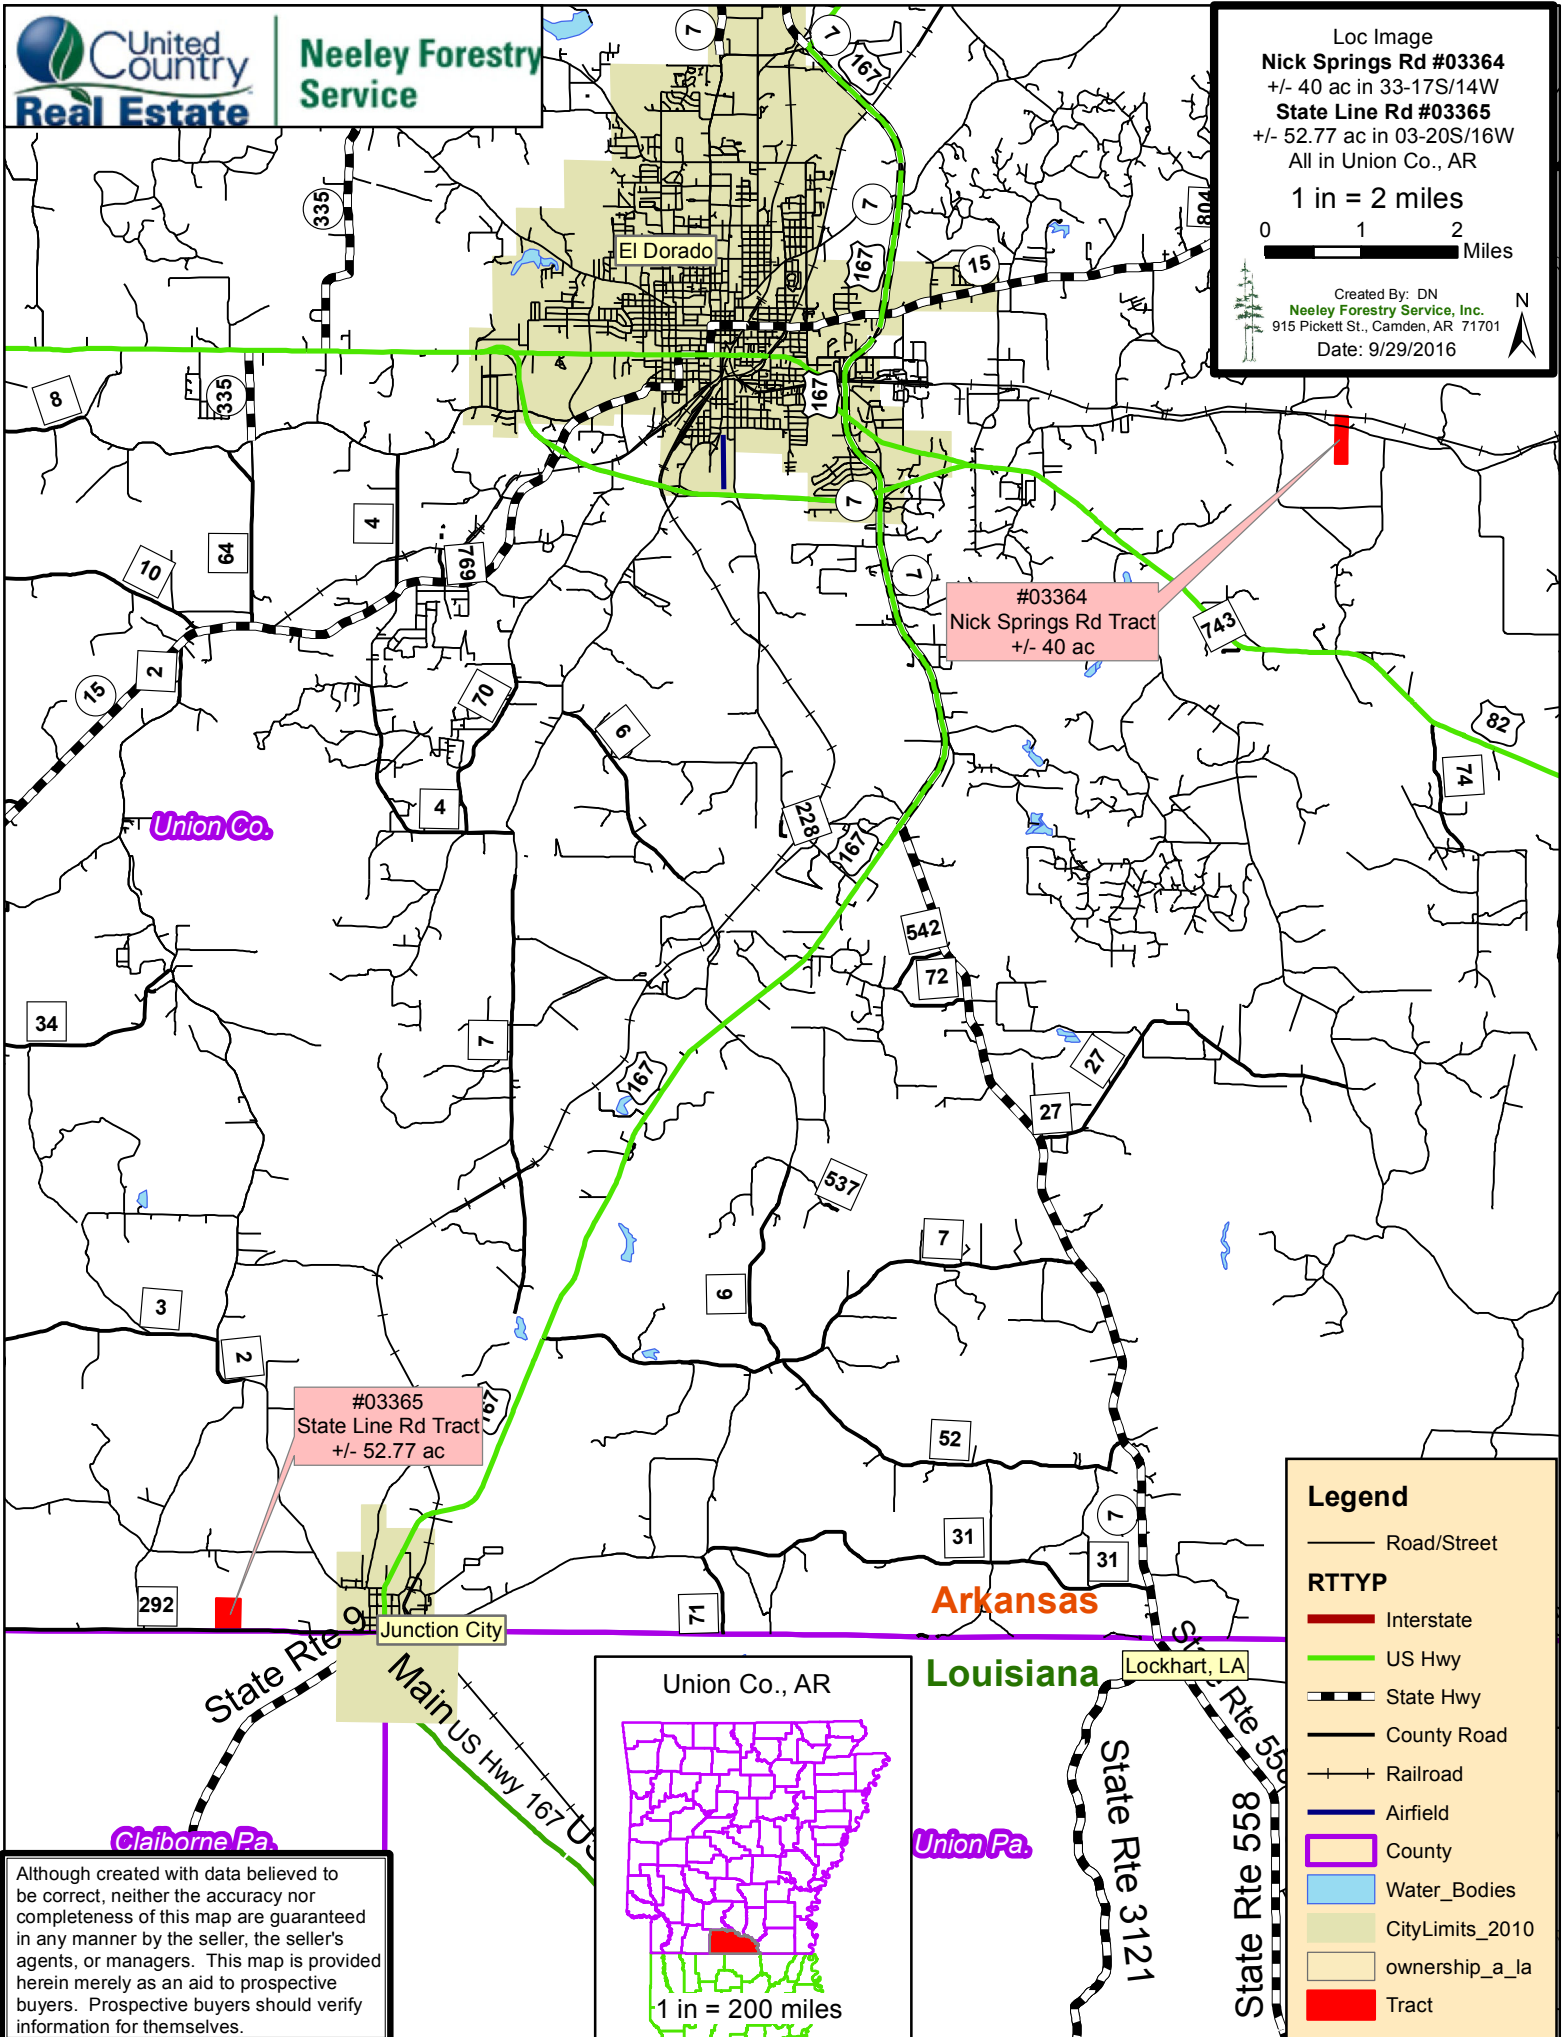

Loc Image  
 Nick Springs Rd #03364  
 +/- 40 ac in 33-17S/14W  
 State Line Rd #03365  
 +/- 52.77 ac in 03-20S/16W  
 All in Union Co., AR

1 in = 2 miles

Created By: DN  
 Neeley Forestry Service, Inc.  
 915 Pickett St., Camden, AR 71701  
 Date: 9/29/2016

Union Co.

#03364  
 Nick Springs Rd Tract  
 +/- 40 ac

#03365  
 State Line Rd Tract  
 +/- 52.77 ac

Junction City

Arkansas

Louisiana

Lockhart, LA

State Rte 9

Main US Hwy 167 US

State Rte 3121

State Rte 558

**Legend**

- Road/Street
- RTTYP**
- Interstate
- US Hwy
- State Hwy
- County Road
- Railroad
- Airfield
- County
- Water\_Bodies
- CityLimits\_2010
- ownership\_a\_la
- Tract