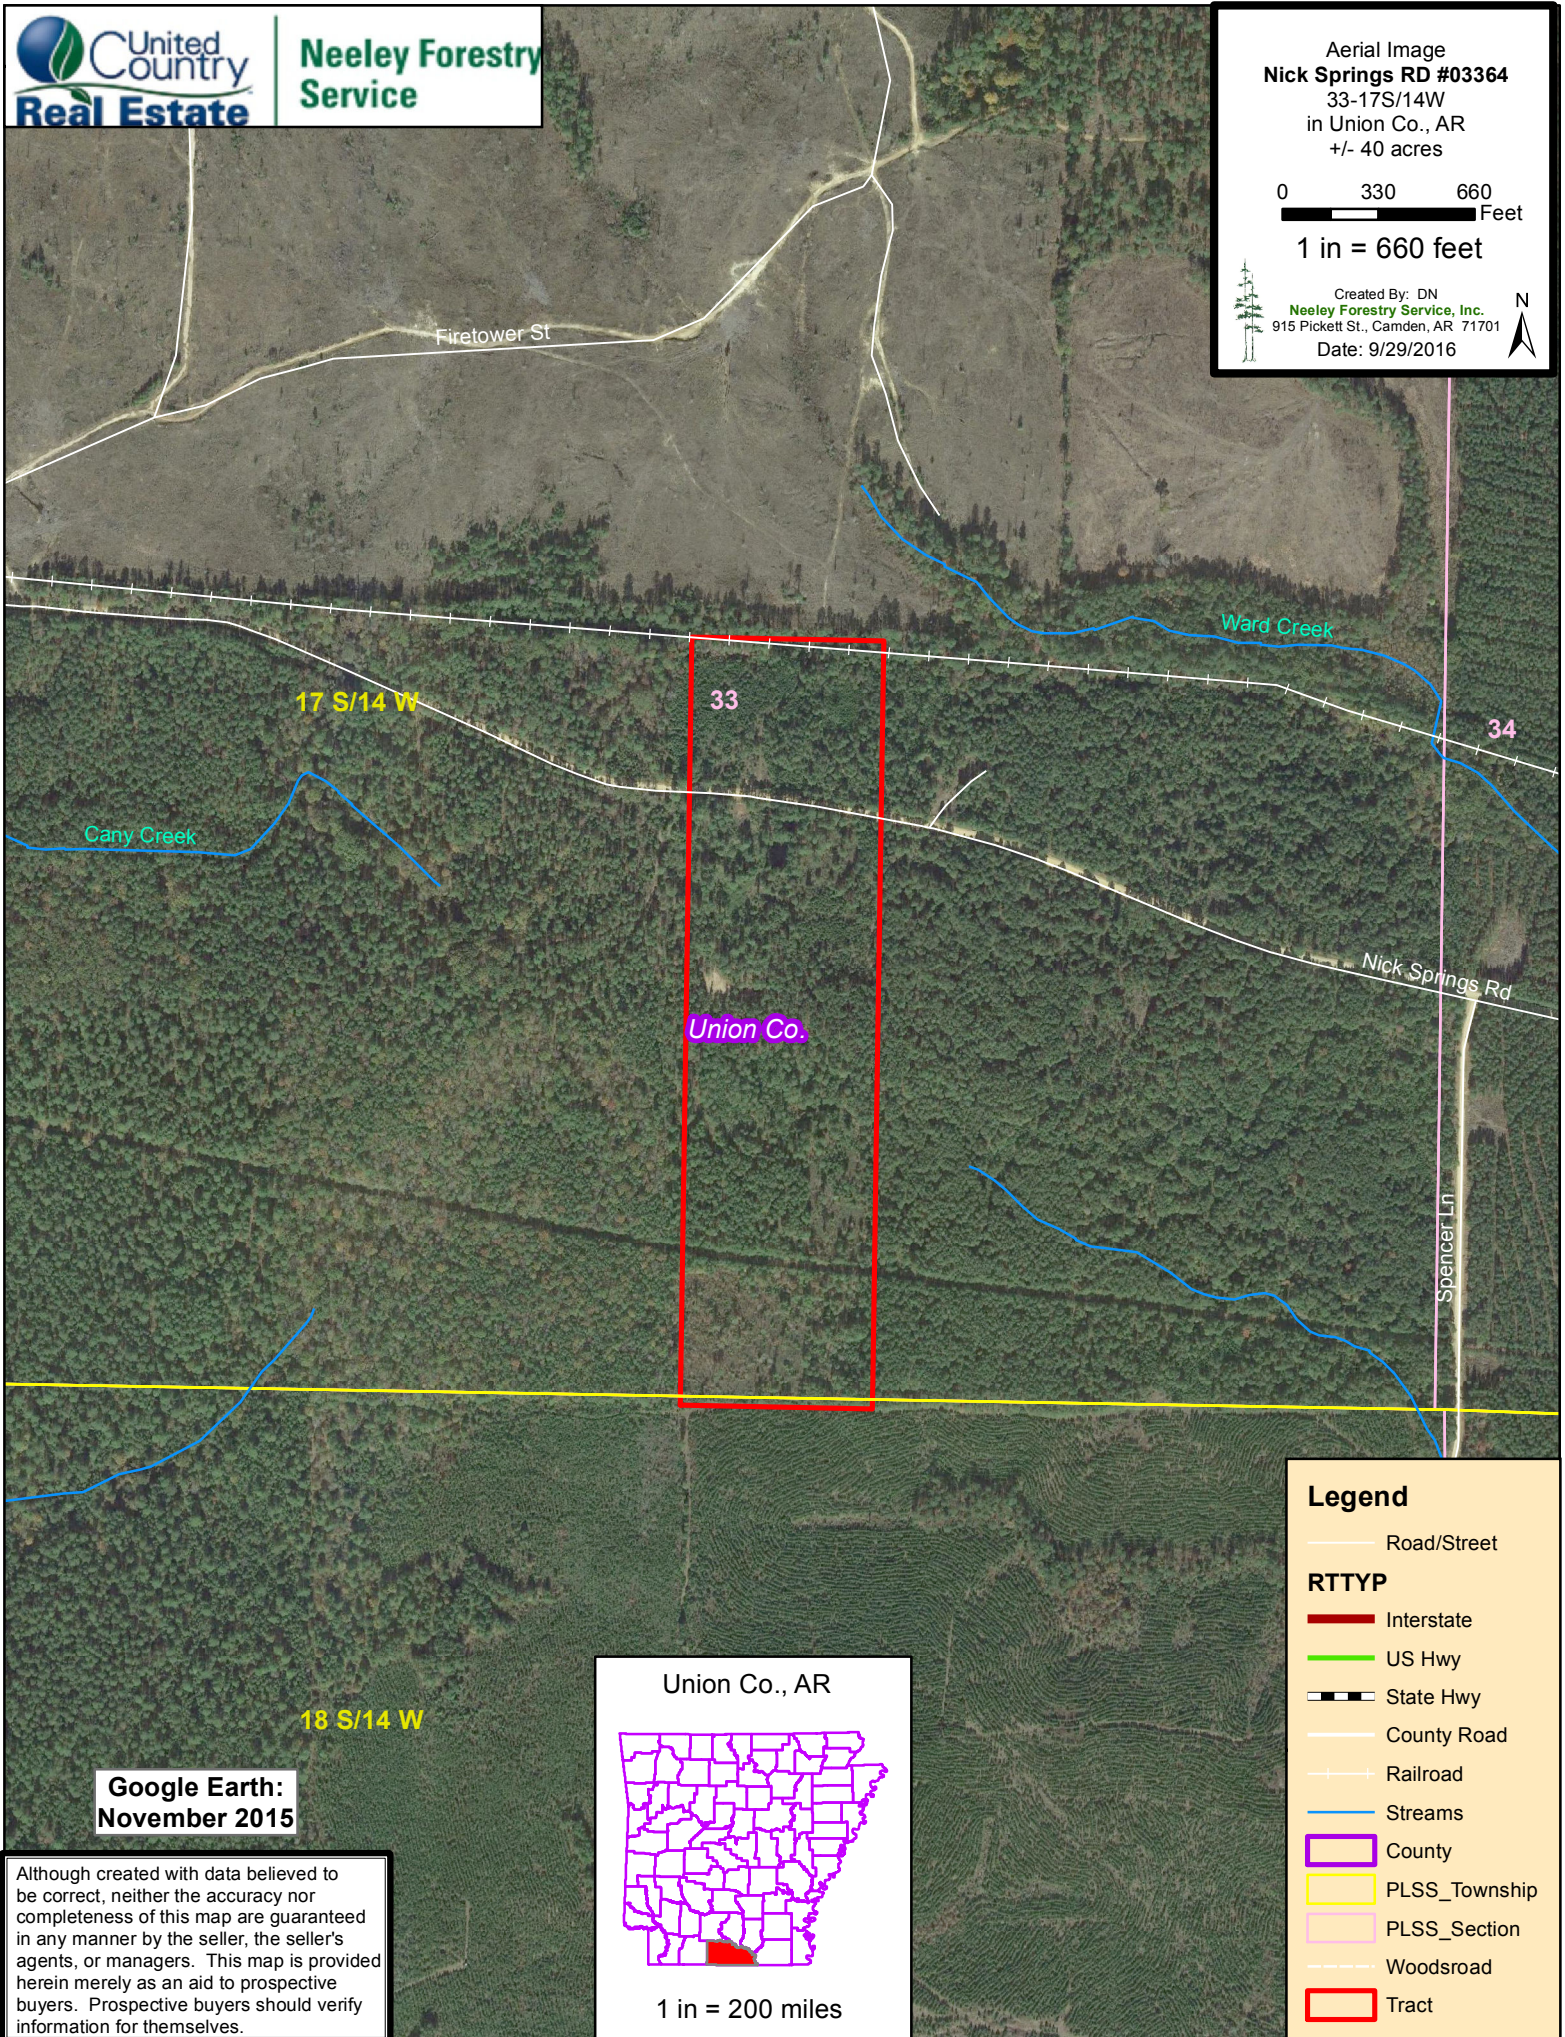

Aerial Image
Nick Springs RD #03364
33-17S/14W
in Union Co., AR
+/- 40 acres

0 330 660 Feet

1 in = 660 feet

Created By: DN
Neeley Forestry Service, Inc.
915 Pickett St., Camden, AR 71701
Date: 9/29/2016

Legend

— Road/Street

RTTYP

— Interstate

— US Hwy

— State Hwy

— County Road

— Railroad

— Streams

— County

— PLSS_Township

— PLSS_Section

— Woodsroad

— Tract

Union Co., AR

1 in = 200 miles

Google Earth:
November 2015