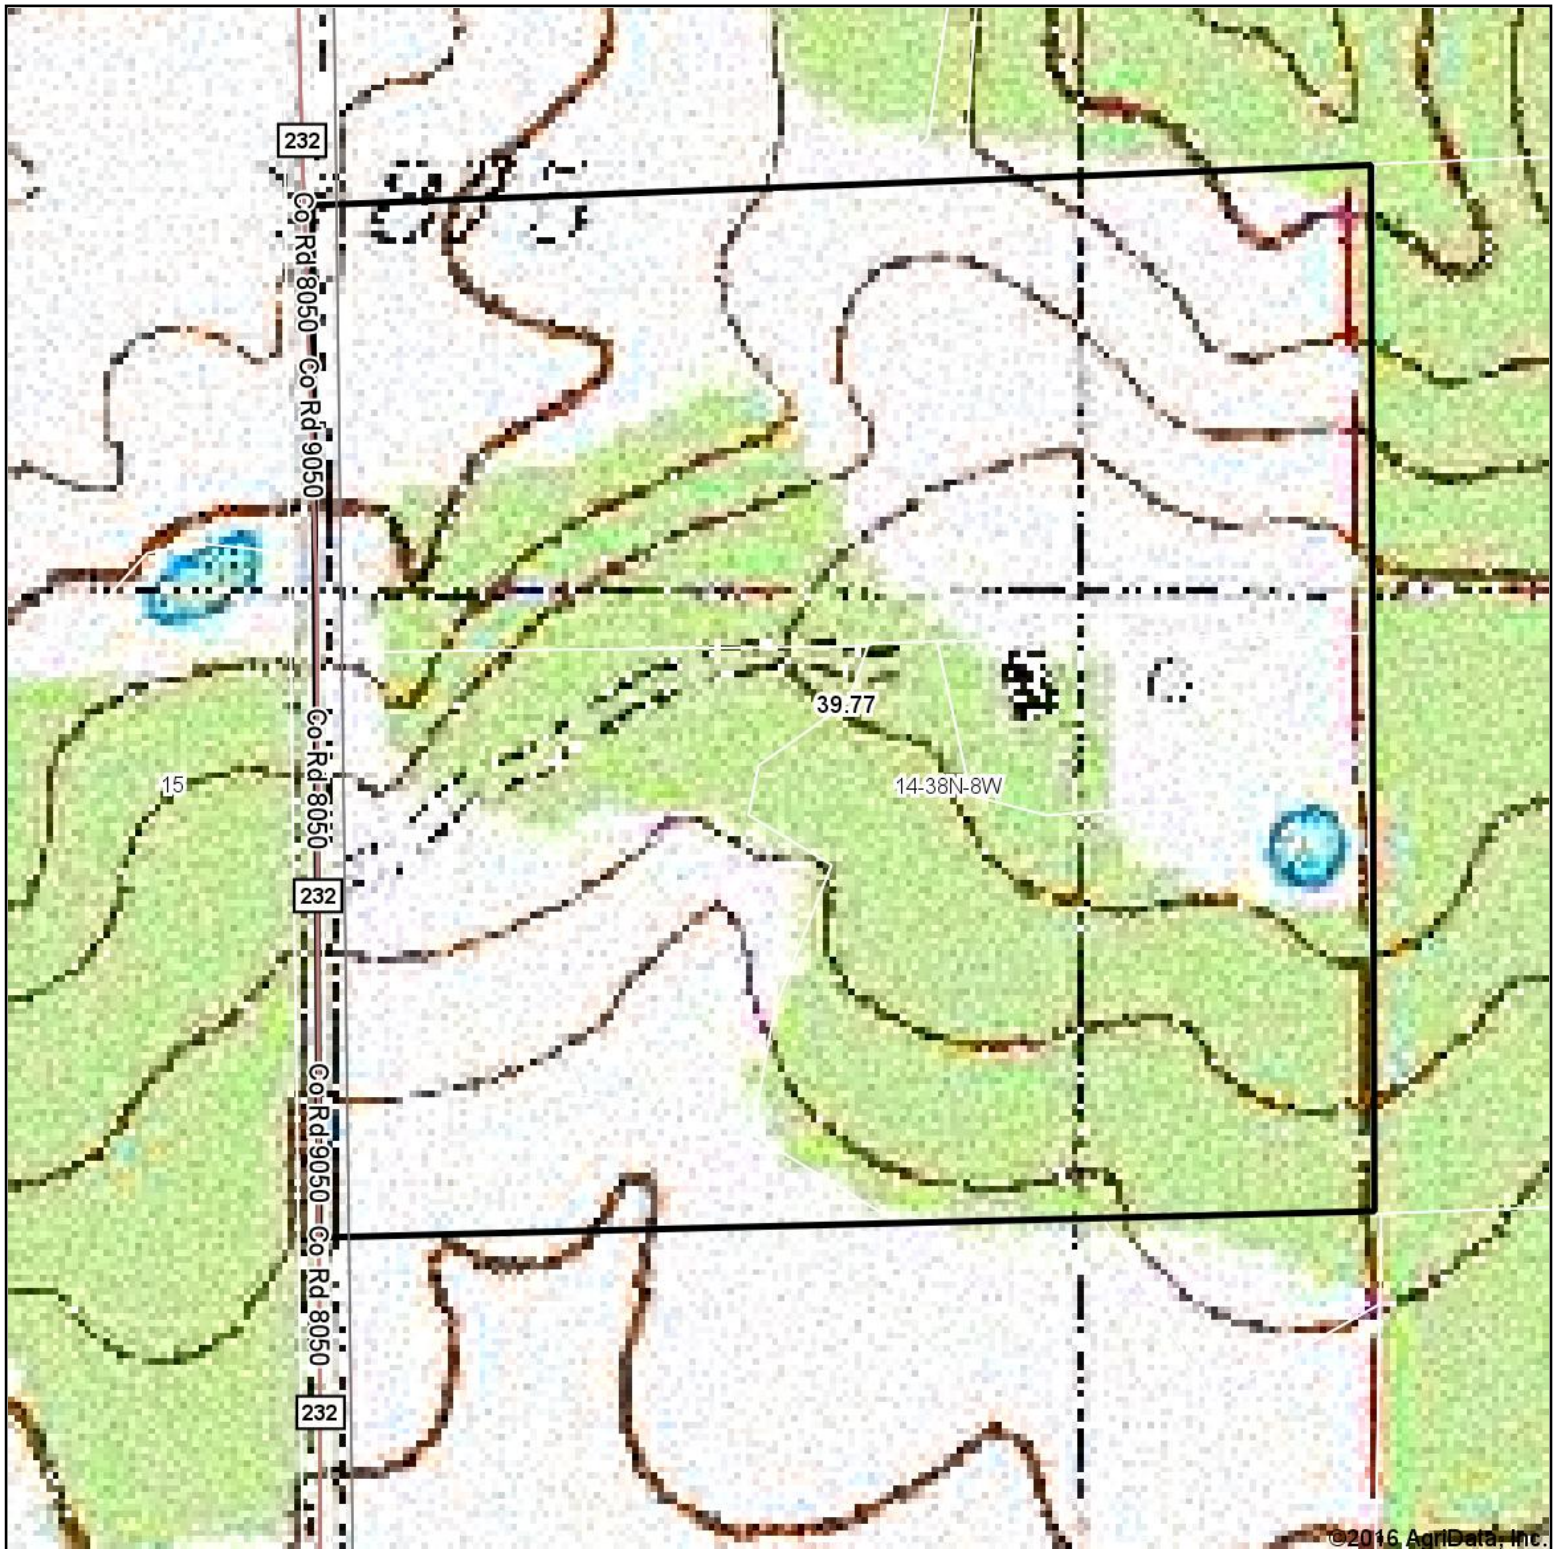

Topography Map

map center: 38° 0' 52.64, 91° 46' 57.25

14-38N-8W
Phelps County
Missouri

8/11/2016

Maps Provided By:

CUSTOMIZED ONLINE MAPPING
© AgriData, Inc. 2016 www.AgriDataInc.com