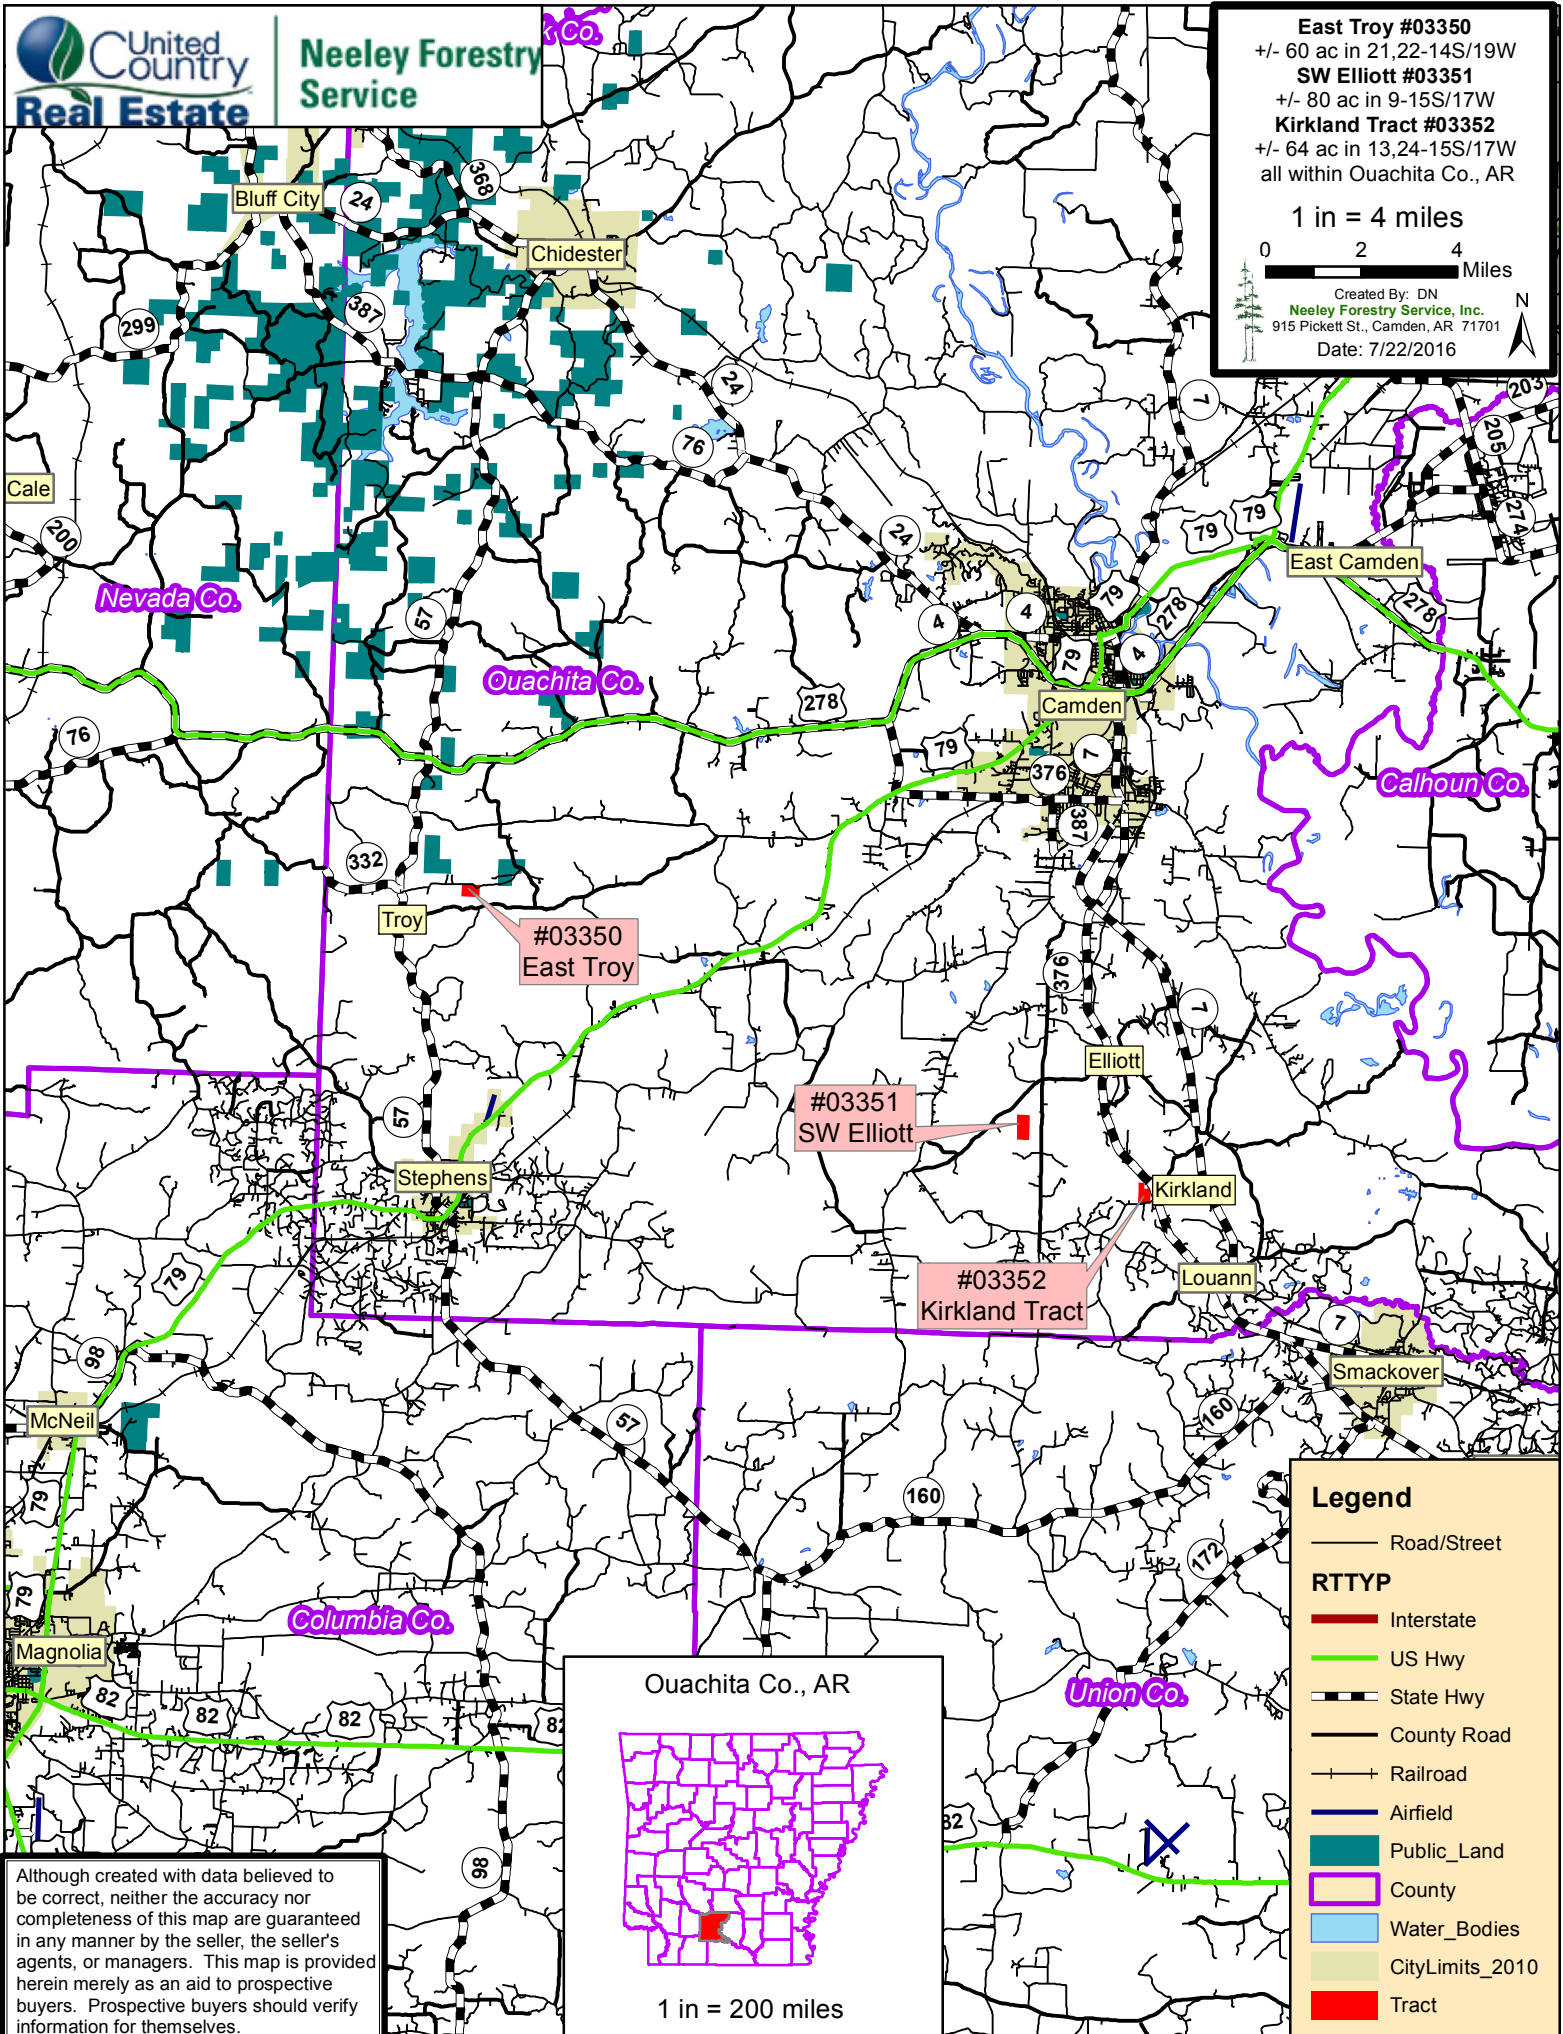

East Troy #03350
+/- 60 ac in 21,22-14S/19W
SW Elliott #03351
+/- 80 ac in 9-15S/17W
Kirkland Tract #03352
+/- 64 ac in 13,24-15S/17W
all within Ouachita Co., AR

1 in = 4 miles

Created By: DN
Neeley Forestry Service, Inc.
915 Pickett St., Camden, AR 71701
Date: 7/22/2016

Legend

- Road/Street
- RTTYP**
 - Interstate
 - US Hwy
 - State Hwy
 - County Road
 - Railroad
 - Airfield
 - Public_Land
 - County
 - Water_Bodies
 - CityLimits_2010
 - Tract

Although created with data believed to be correct, neither the accuracy nor completeness of this map are guaranteed in any manner by the seller, the seller's agents, or managers. This map is provided herein merely as an aid to prospective buyers. Prospective buyers should verify information for themselves.