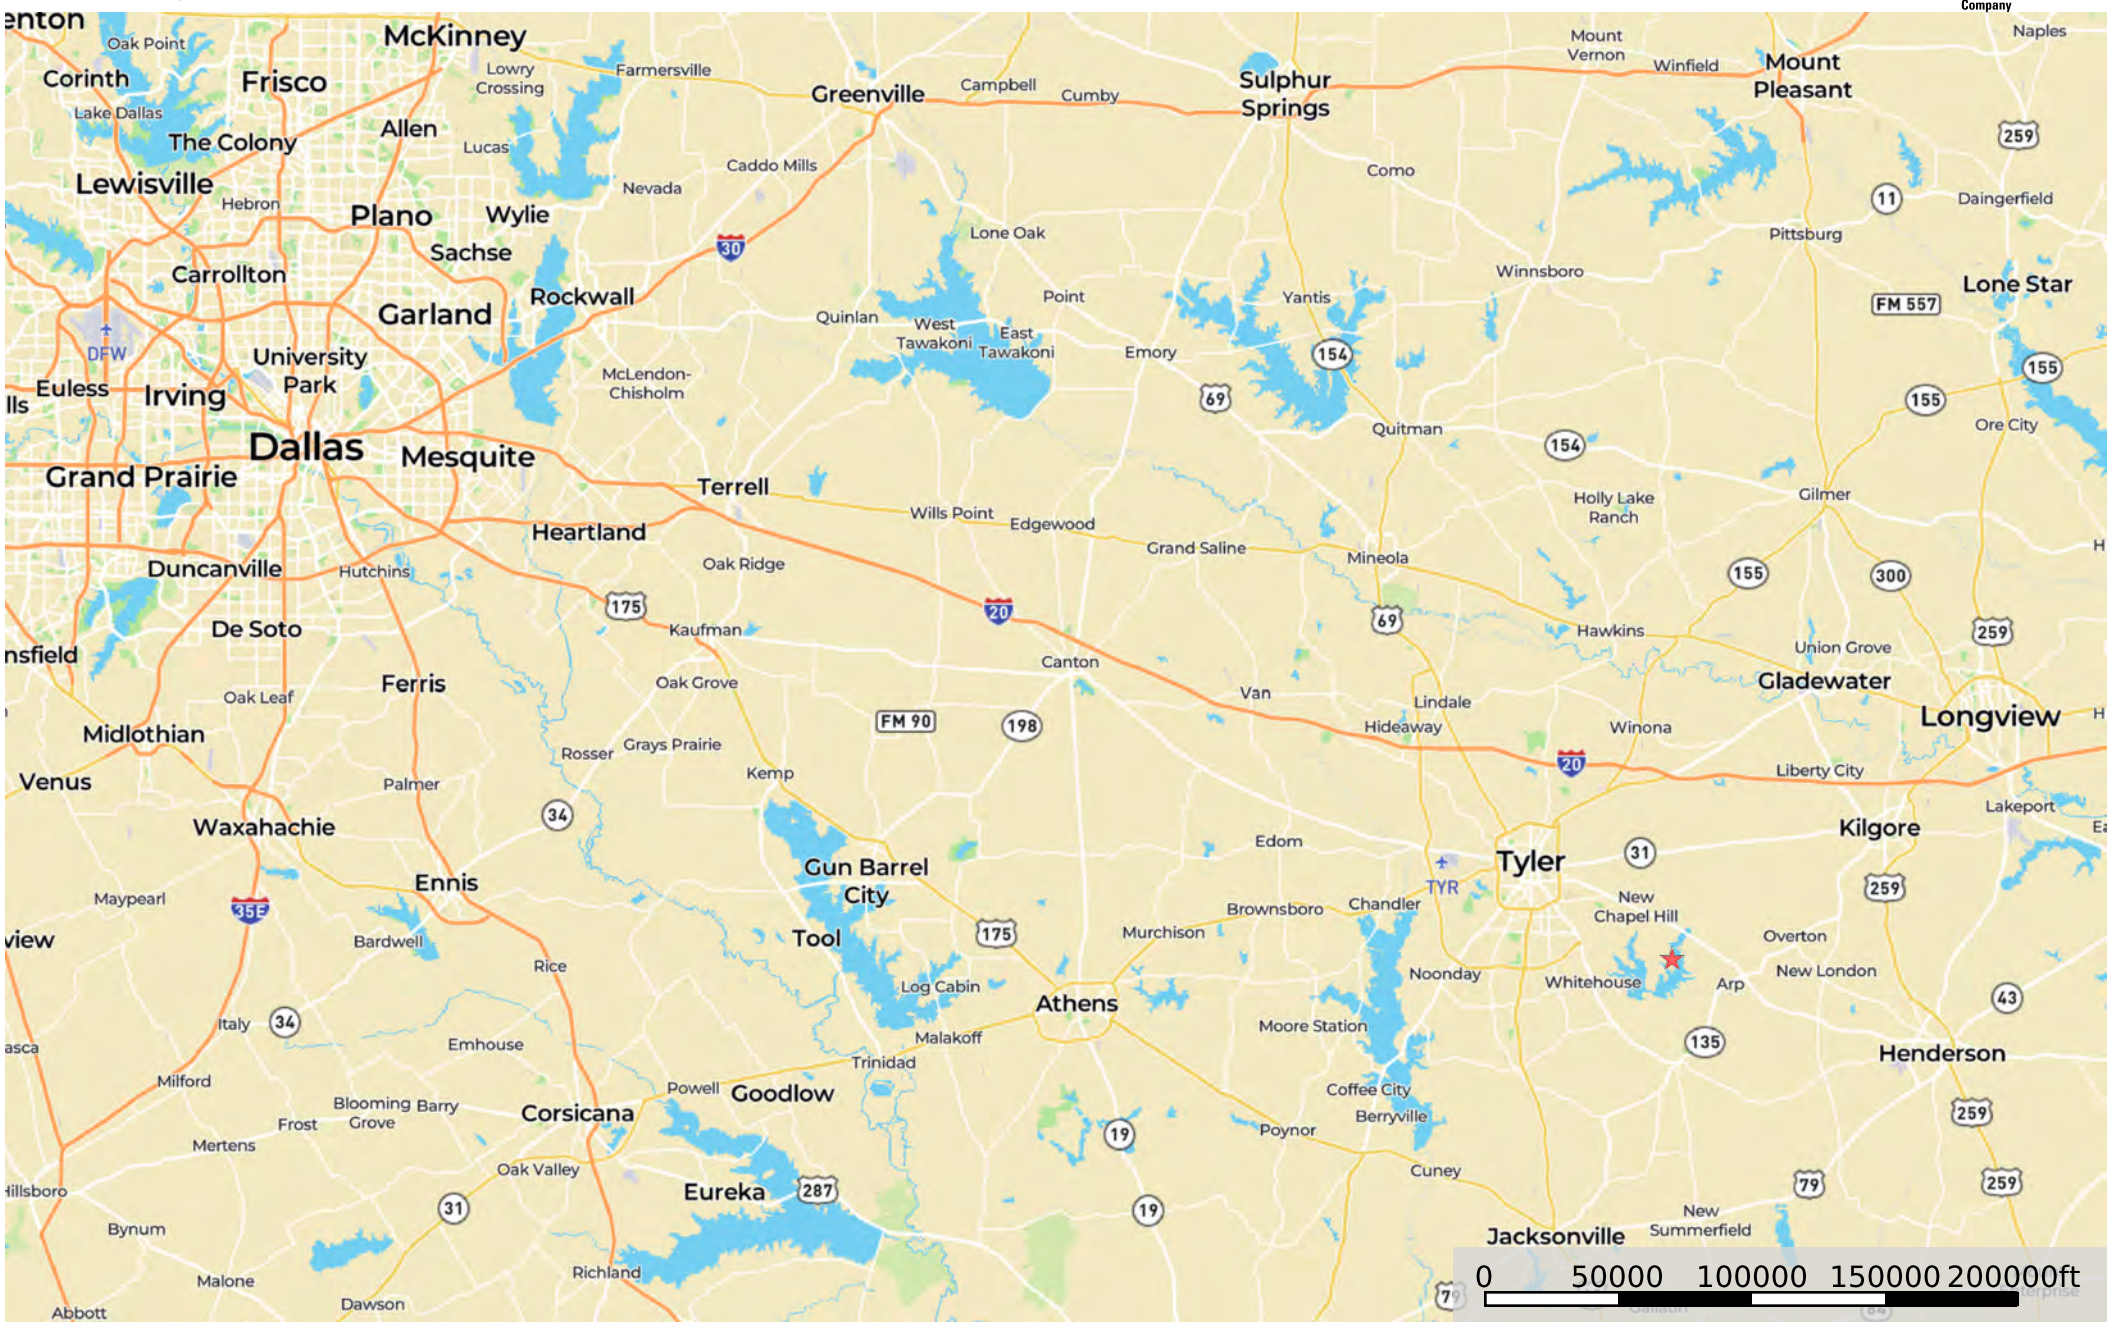

# Lake Tyler East 1-Acre Lakefront Property for Sale on Smith County, Texas, 1.09 AC +/-

★ Star 1  
□ Boundary