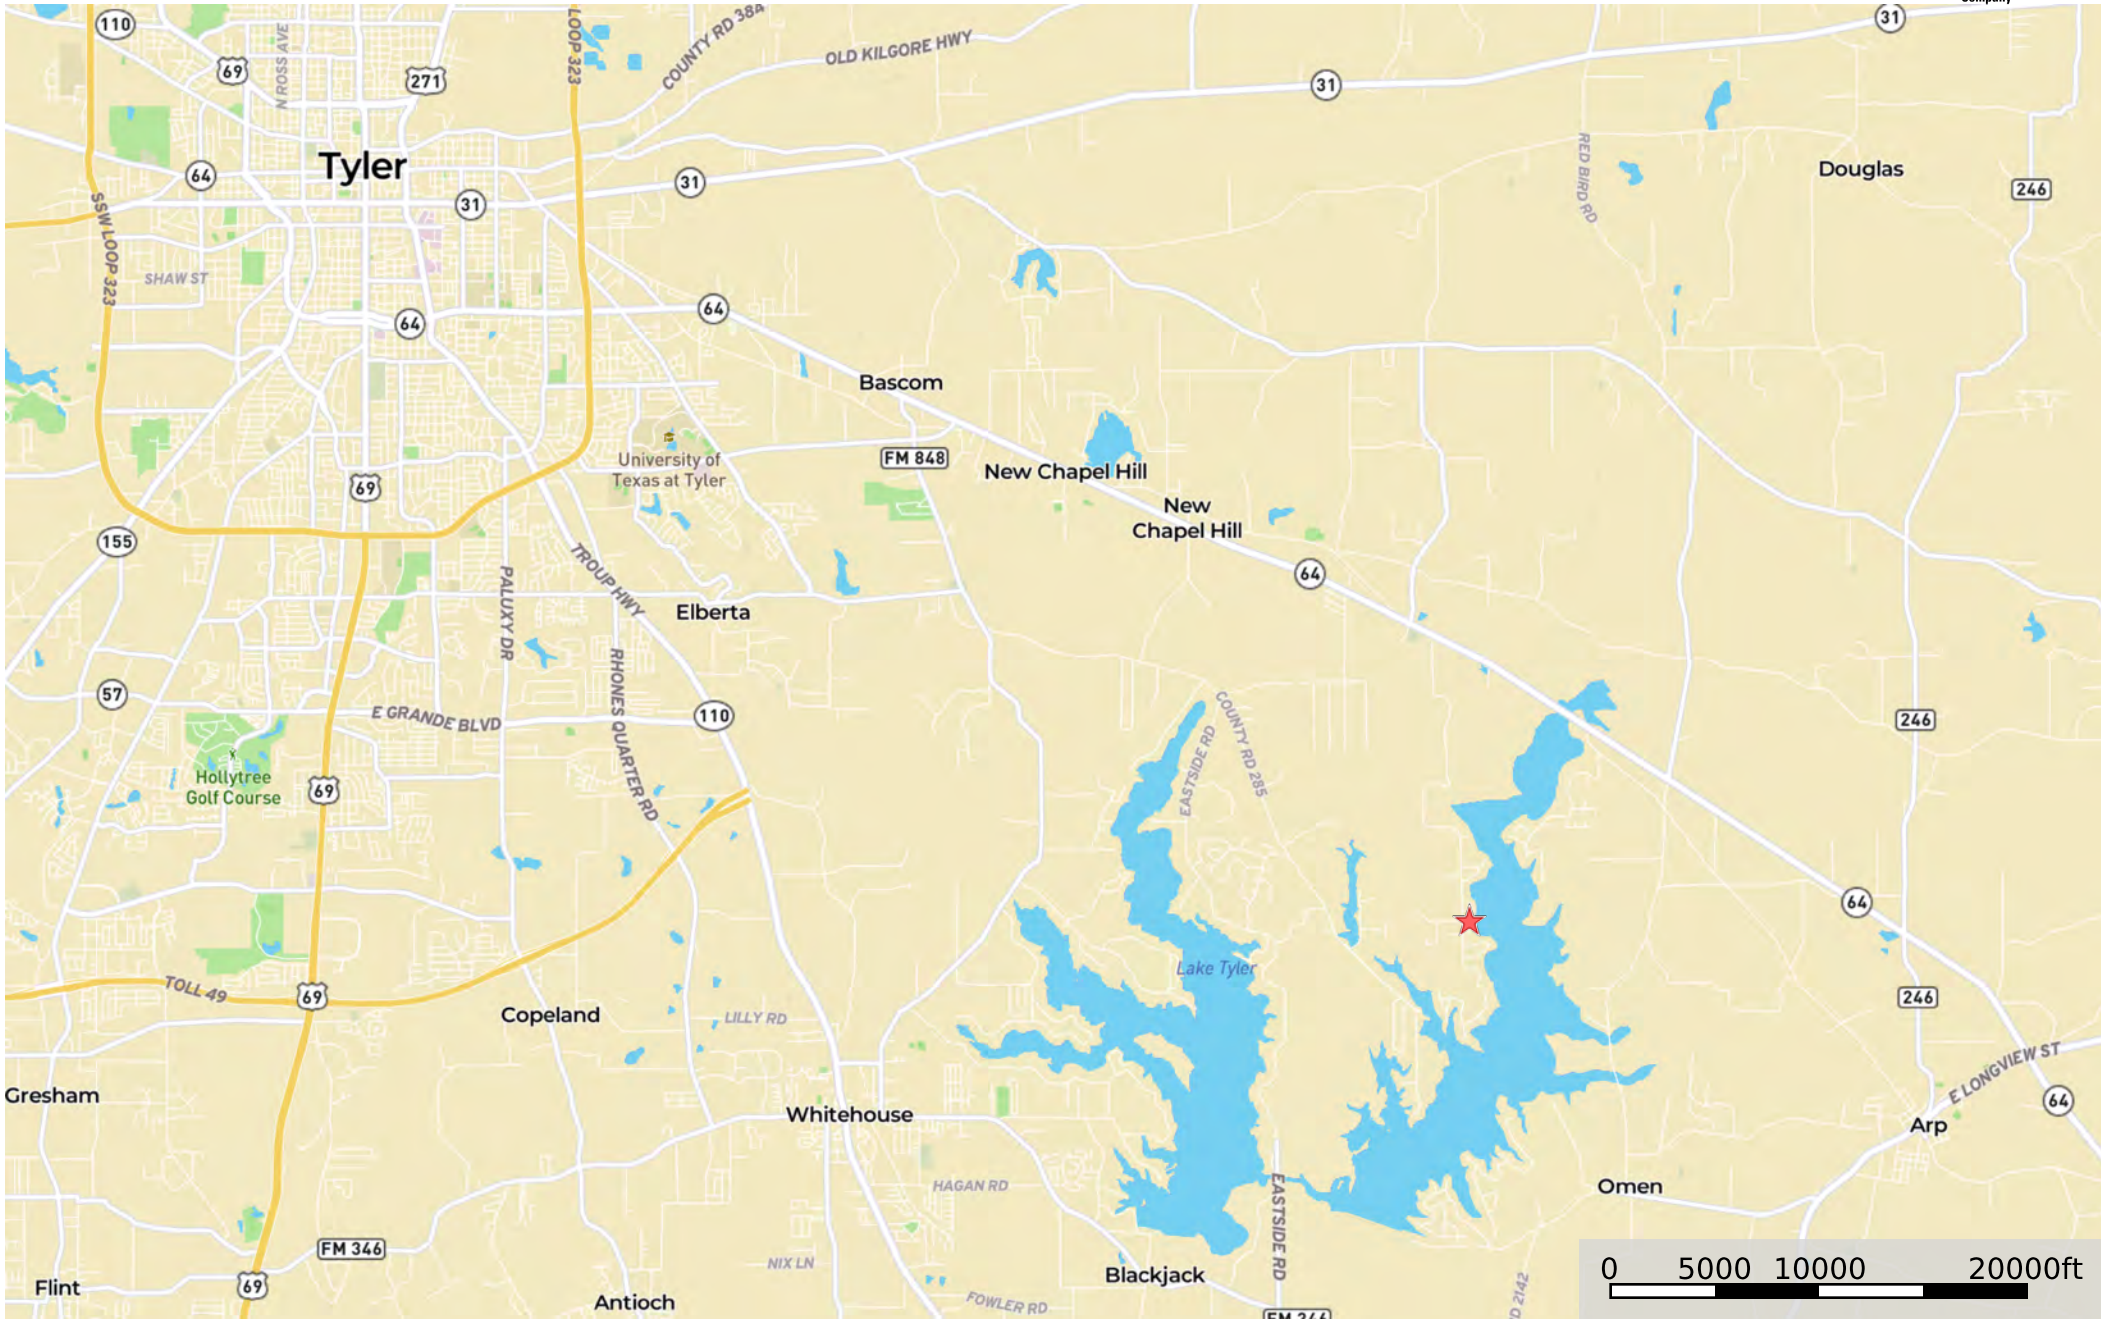

Lake Tyler East 1-Acre Lakefront Property for Sale on Smith County, Texas, 1.09 AC +/-

★ Star 1 □ Boundary