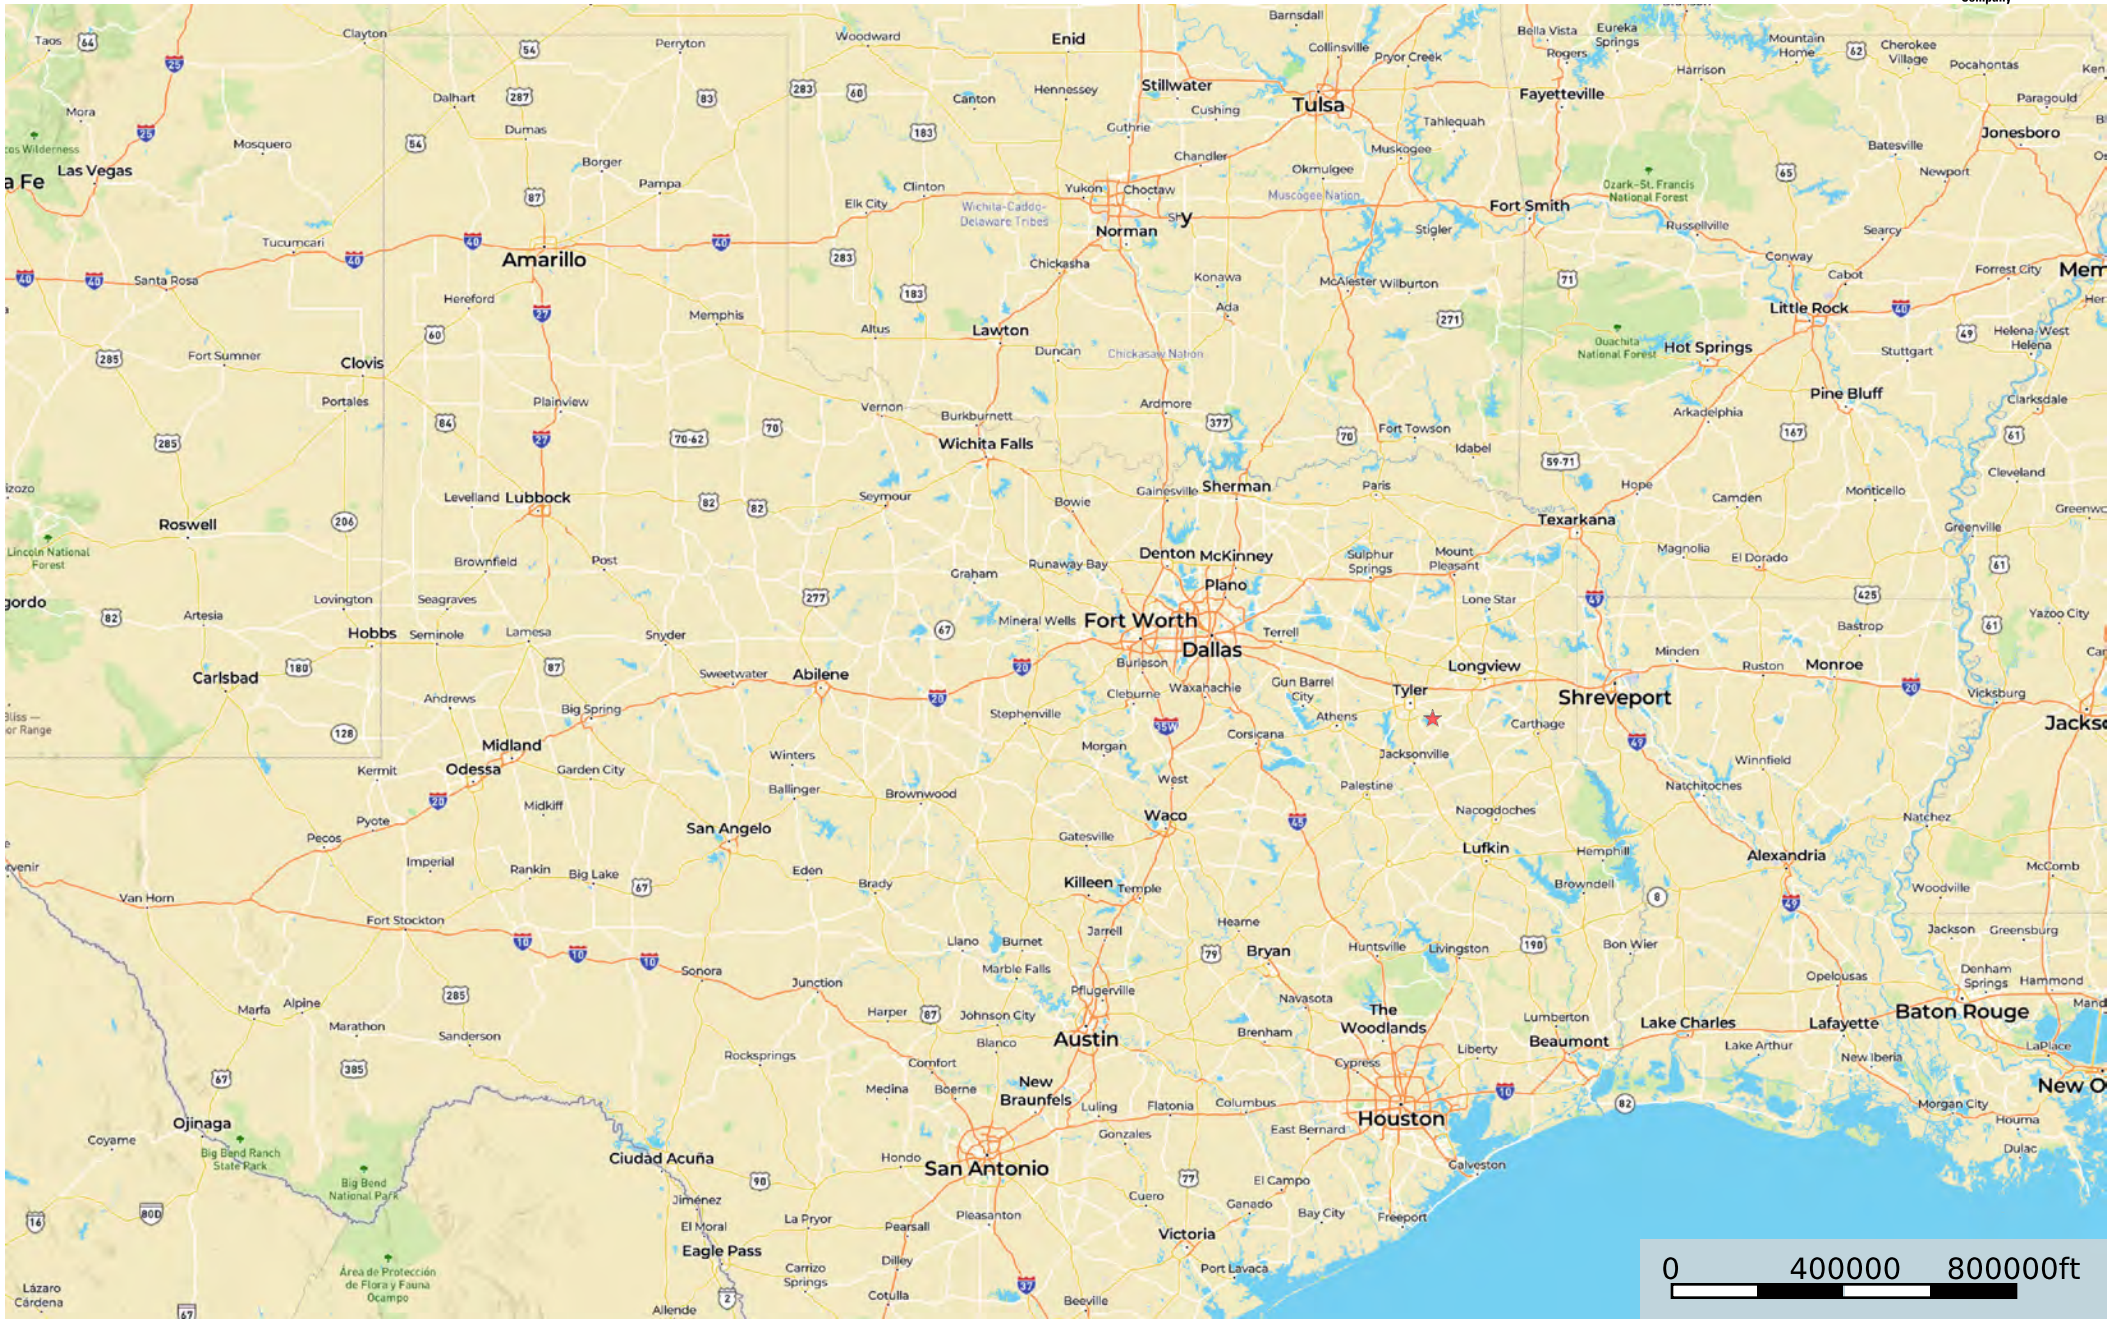

Lake Tyler East 1-Acre Lakefront Property for Sale on Smith County, Texas, 1.09 AC +/-

★ Star 1 □ Boundary