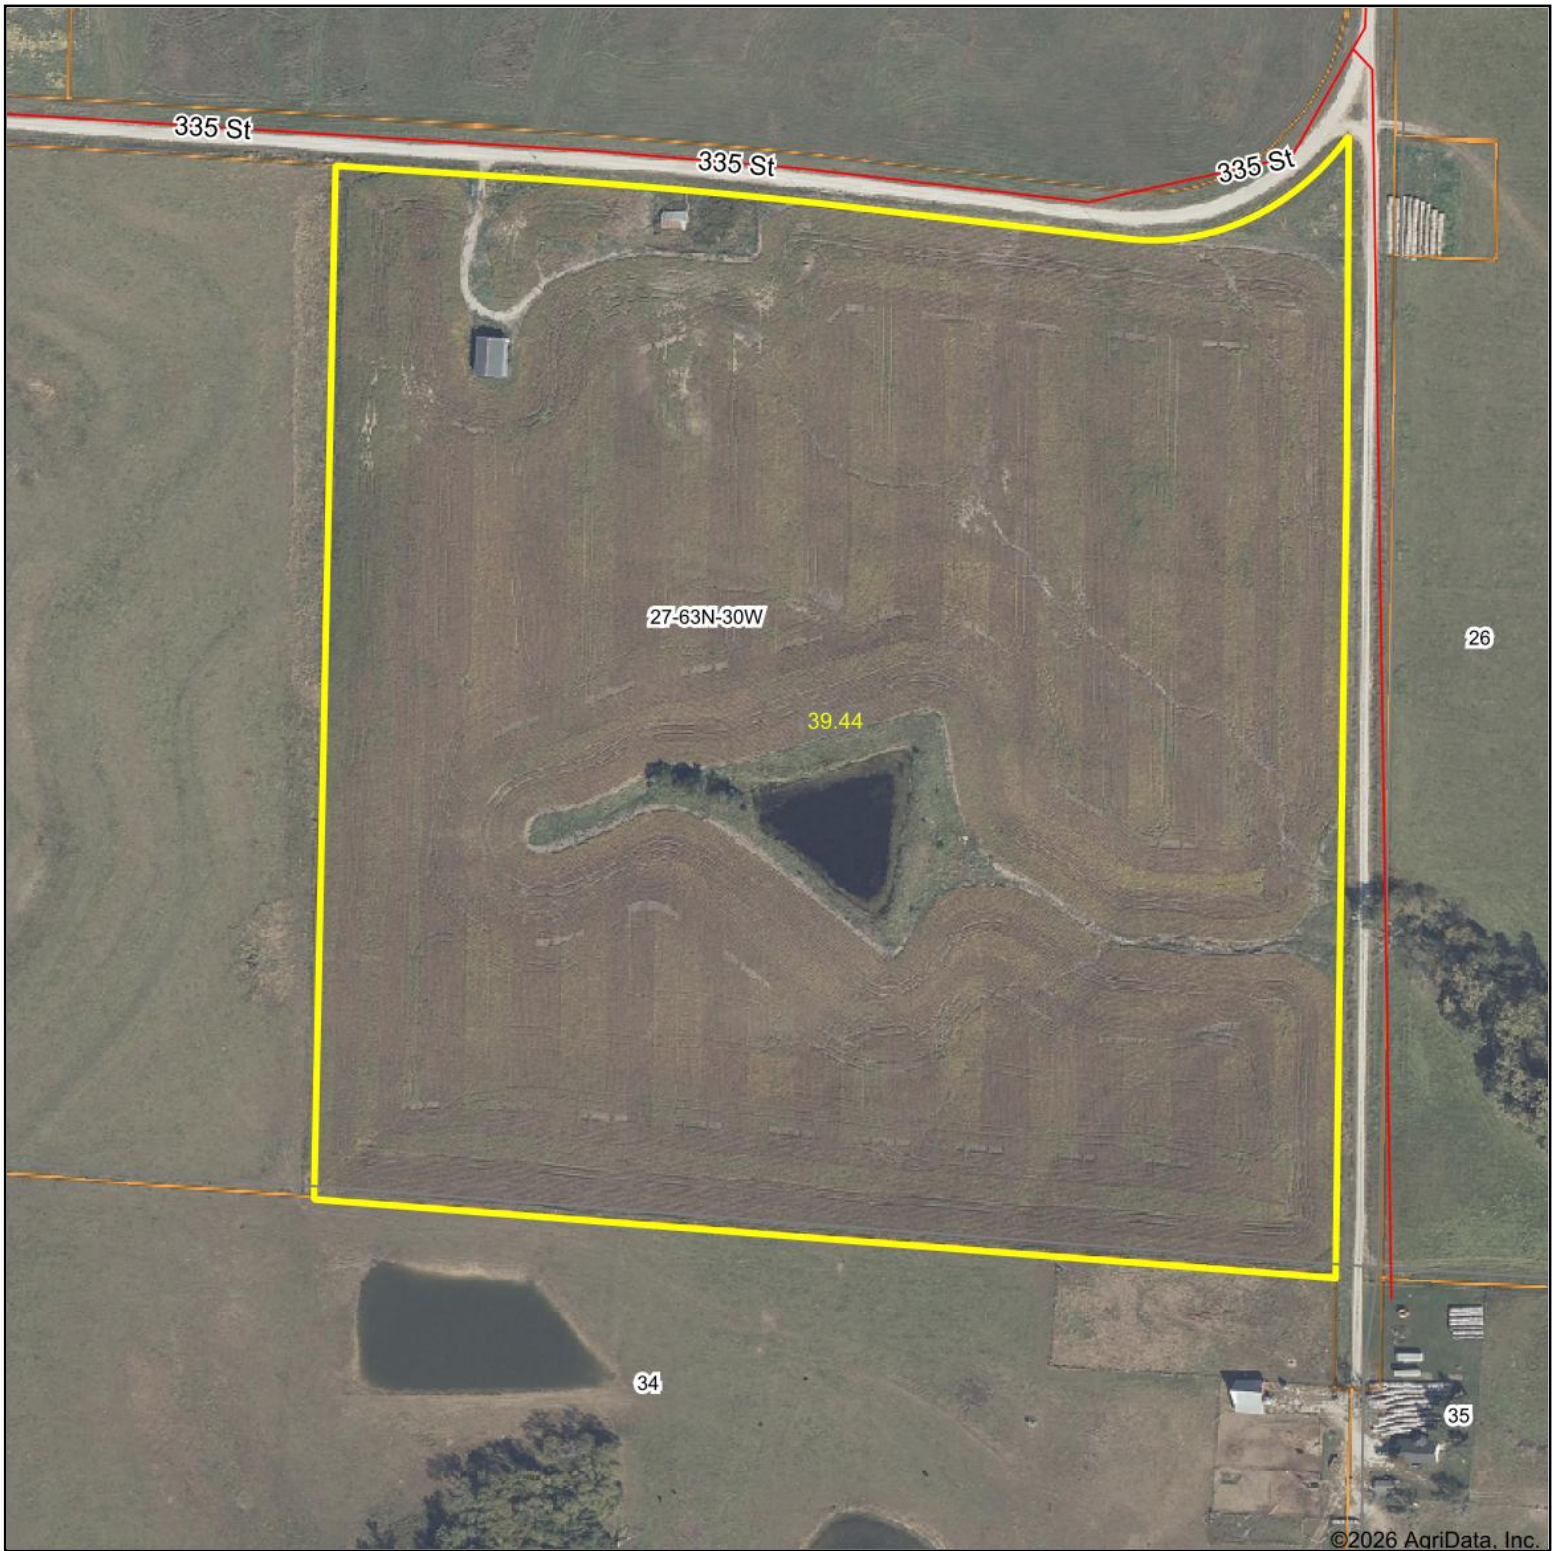

# Aerial Map

Boundary Center: 40.227230, -94.256759

**United Country**  
NELSON REAL ESTATE

**27-63N-30W**  
**Gentry County**  
**Missouri**

Maps Provided By:  
**surety**  
CUSTOMIZED ONLINE MAPPING  
© AgriData, Inc. 2025 www.AgriDataInc.com