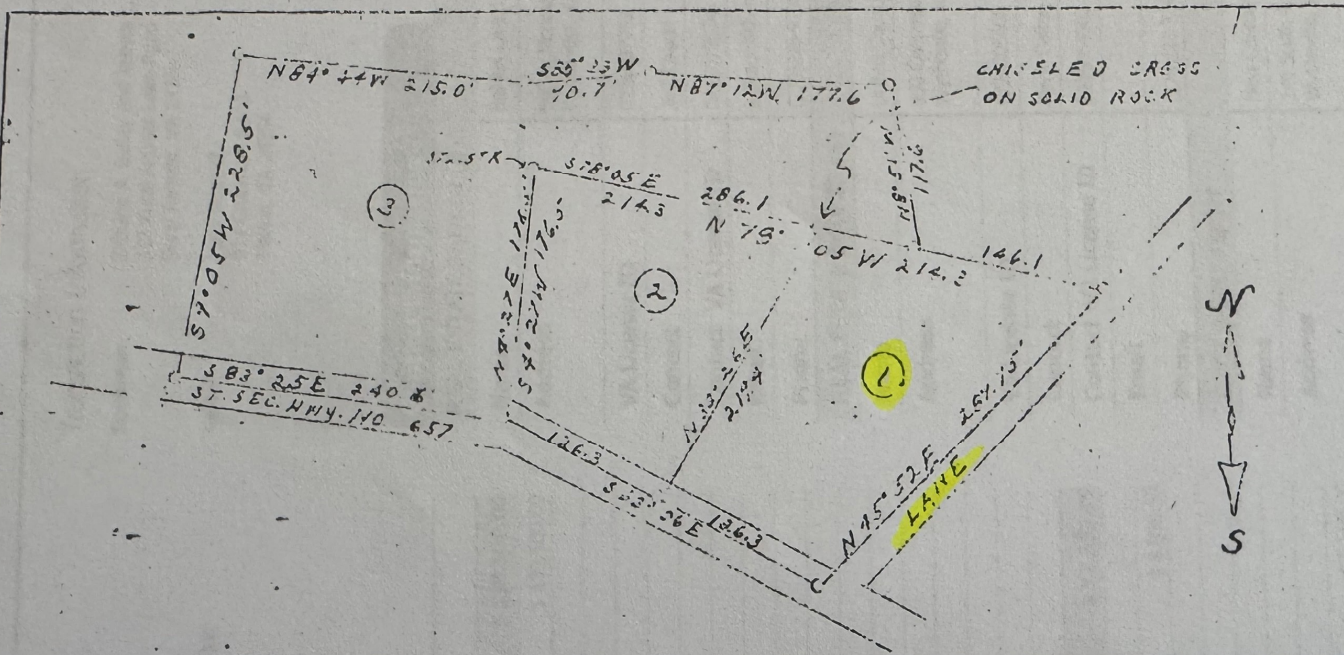

628

◁ SHERWOOD ACRES SUBDIVISION ▷

SECTIONS NOS. 152  
 BEING A PART OF THE RAYMON C. SHERWOOD PROPERTY  
 LOCATED 8 MILES WEST OF MARION, SMYTH COUNTY  
 VIRGINIA; AS SUBDIVIDED OCT. 29 1965 & SEP. 7, 1967  
 BY HEWLETT W HUTTON CERTIFIED SURVEYOR  
 APPROX SCALE 1" = 100'