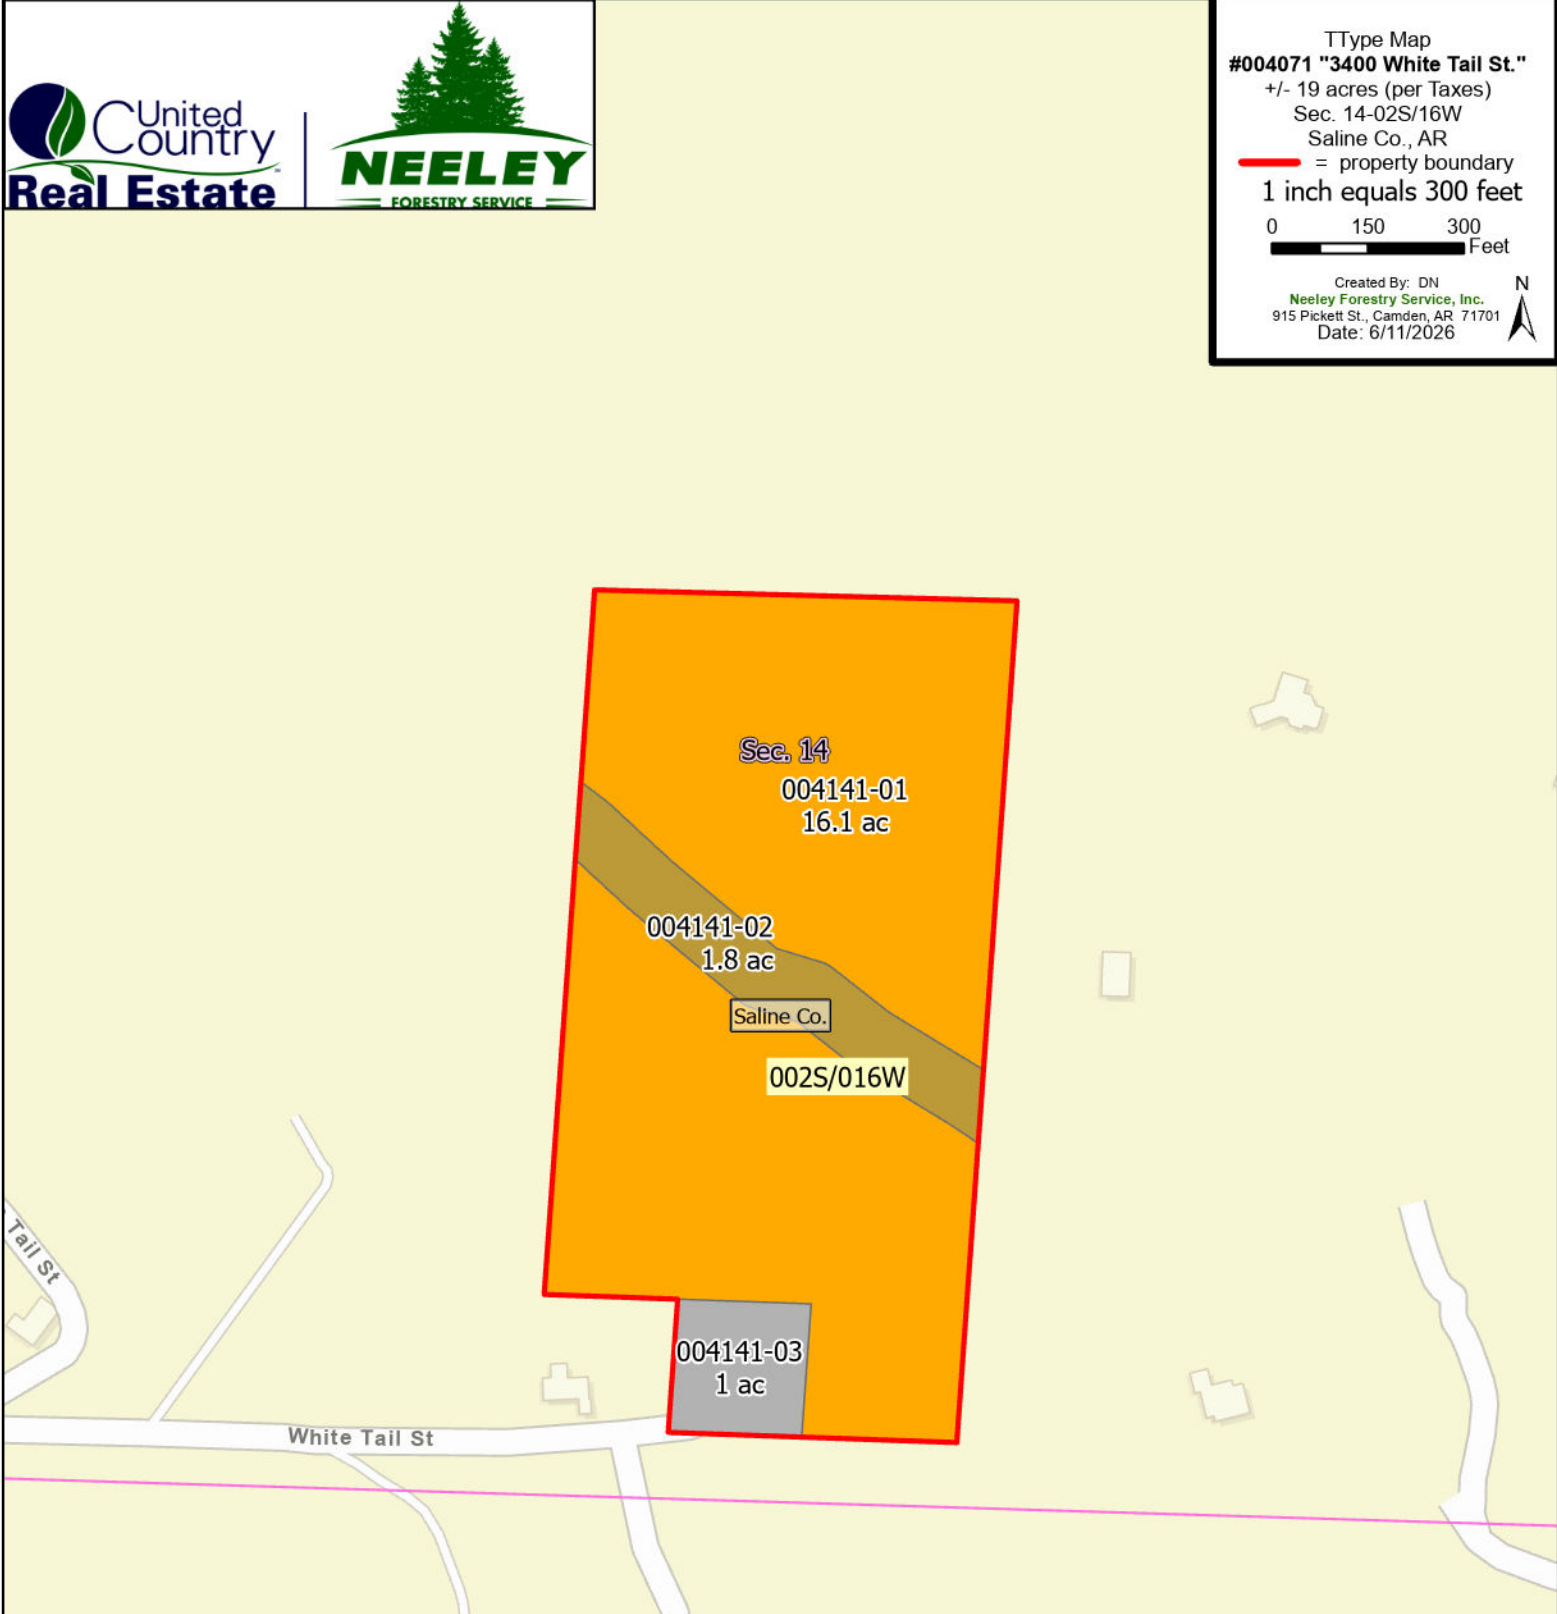

TType Map
#004071 "3400 White Tail St."
 +/- 19 acres (per Taxes)
 Sec. 14-02S/16W
 Saline Co., AR
 = property boundary
 1 inch equals 300 feet

Created By: DN
 Neeley Forestry Service, Inc.
 915 Pickett St., Camden, AR 71701
 Date: 6/11/2026

Legend

Stand_ID

	01-Mostly Hardwood, Upland (+/- 16.1ac)
	02-Hardwood, SMZ Drain (+/- 1.8ac)
	03-Barn/Improvements (+/- 1.0ac)

Legend

	RAILROAD_AHTD
	AR City Limits
	Stream/River
	County
	PLSS_TOWNSHIPS_BLM
	PLSS_SECTIONS_BLM
	AR Government Land
	Woods_Roads
	004141-3400WhiteTailSt_Tract