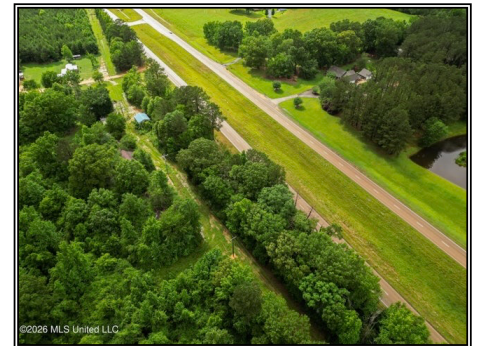

Ryan Drew
rdrew18@outlook.com
Office: (601) 250-0017
Cell: (601) 594-2279
SouthernStatesRealty.com

**Southern
States Realty**

Lot for sale in Brookhaven, MS. Come check out this +/- 15-acre property just west of Brookhaven in Lincoln County, MS, with direct frontage on HWY 84. This property is conveniently located less than 10 minutes west of Brookhaven, offering quick and easy access to town while still enjoying a quiet, rural setting. This is a highly desirable area with great neighbors and an excellent location for a family home. Being in the West Lincoln School District, this property also offers strong appeal for those looking for quality schools. The land consists of a mix of mature hardwood timber along with primarily young to middle-aged pine timber, creating a diverse and attractive landscape. The property surrounds approximately a half-acre pond, perfect for recreational use and fishing. Whether you are looking to build a homesite, enjoy a recreational getaway, or invest in land in a growing area, this property offers a ton of potential. All it needs is someone to come in and put their own spin on it to truly make it their own. If you are looking for land for sale in Brookhaven, MS, this is a property you do not want to miss.

©2026 MLS United LLC

1099 US-84, Brookhaven, MS

31.526072, -90.547489 GPS

©2026 MLS United LLC

©2026 MLS United LLC

©2026 MLS United LLC

$133,000

**15± Acres
MLS #4150166**