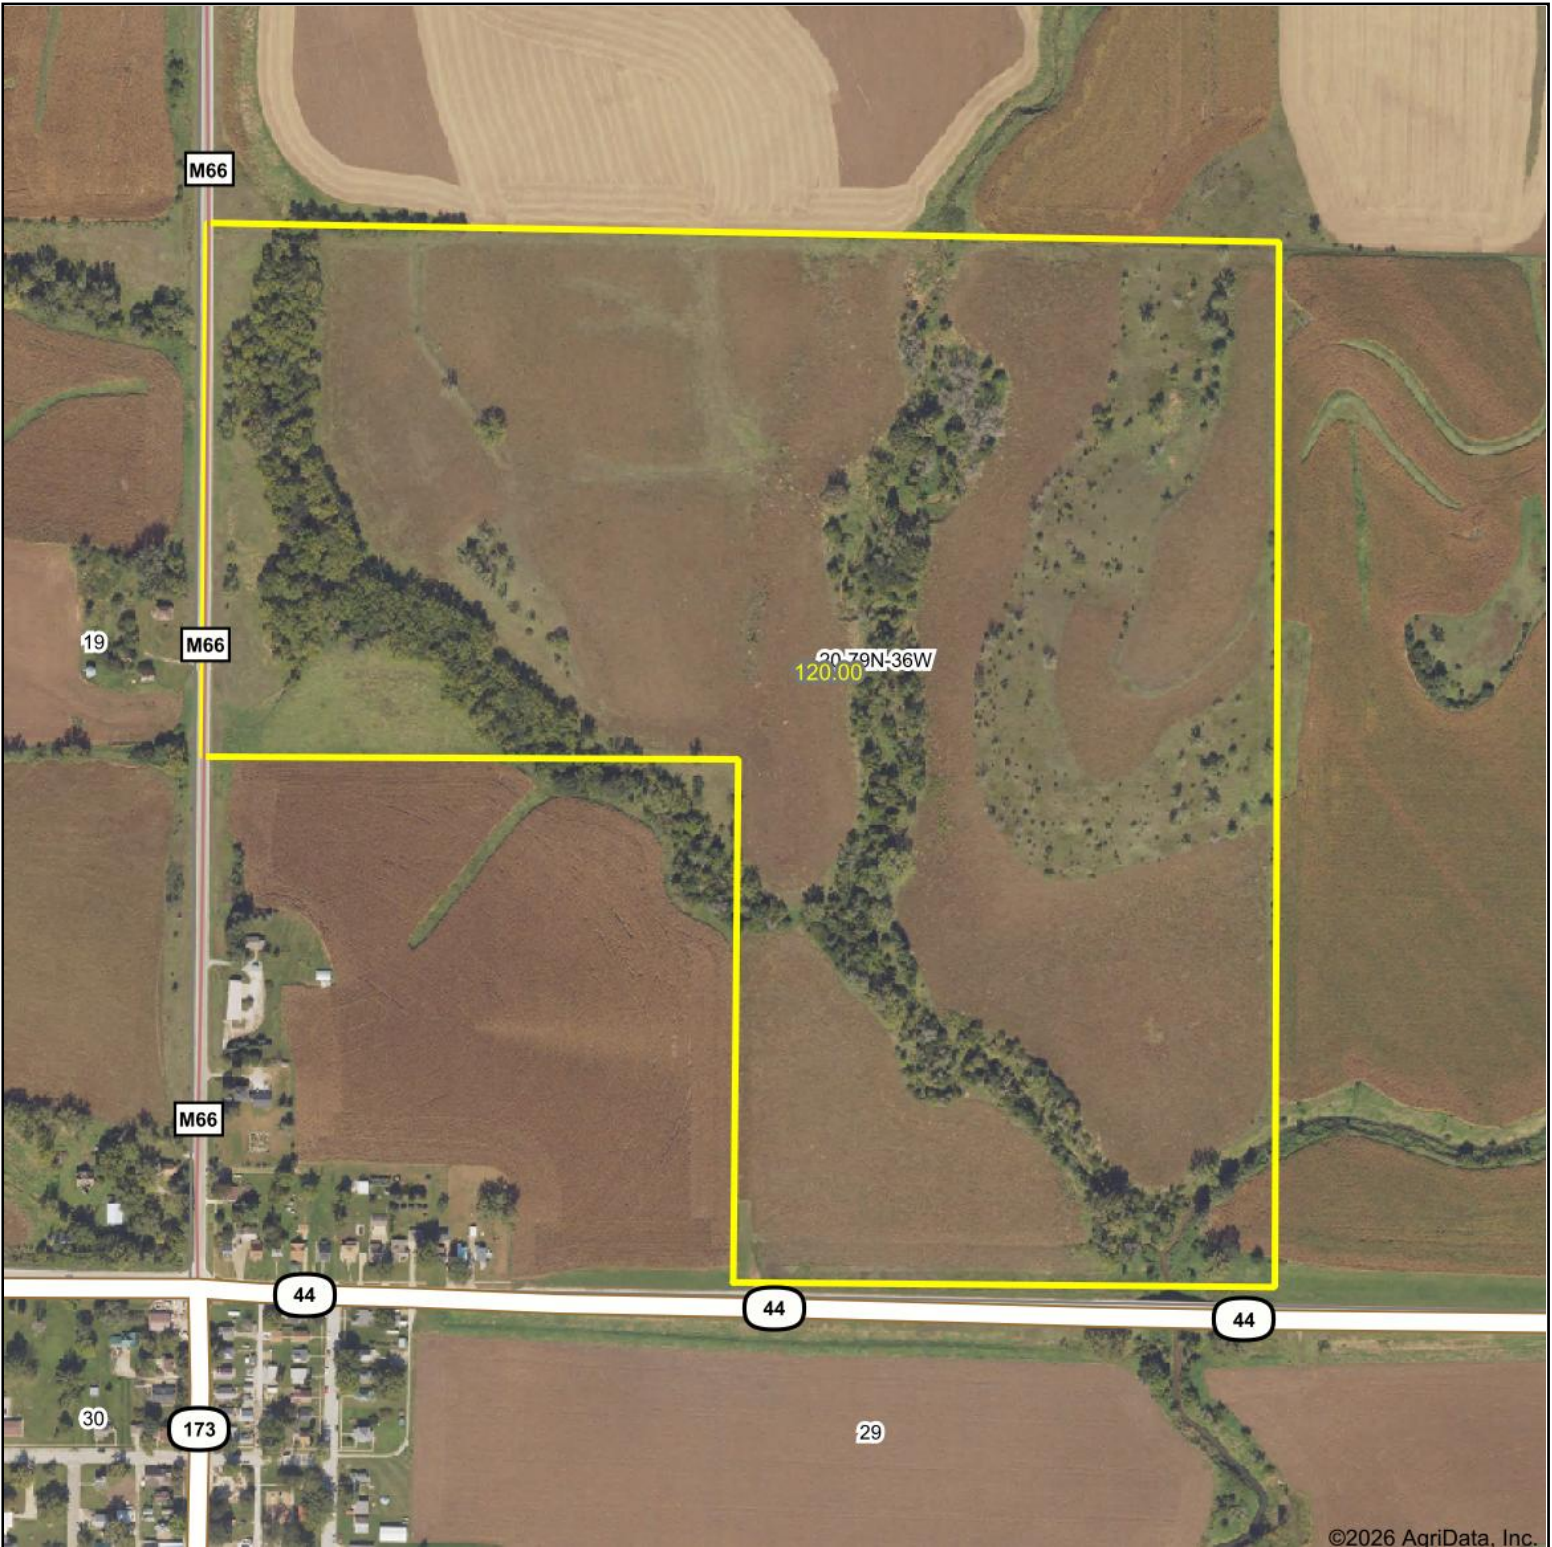

Aerial Map

Boundary Lines Are Approximate

©2026 AgriData, Inc.

**Hawkeye
Real Estate**

Boundary Center: 41° 38' 5.52, -95° 4' 4.7

20-79N-36W
Audubon County
Iowa

Maps Provided By:

© AgriData, Inc. 2025 www.AgriDataInc.com