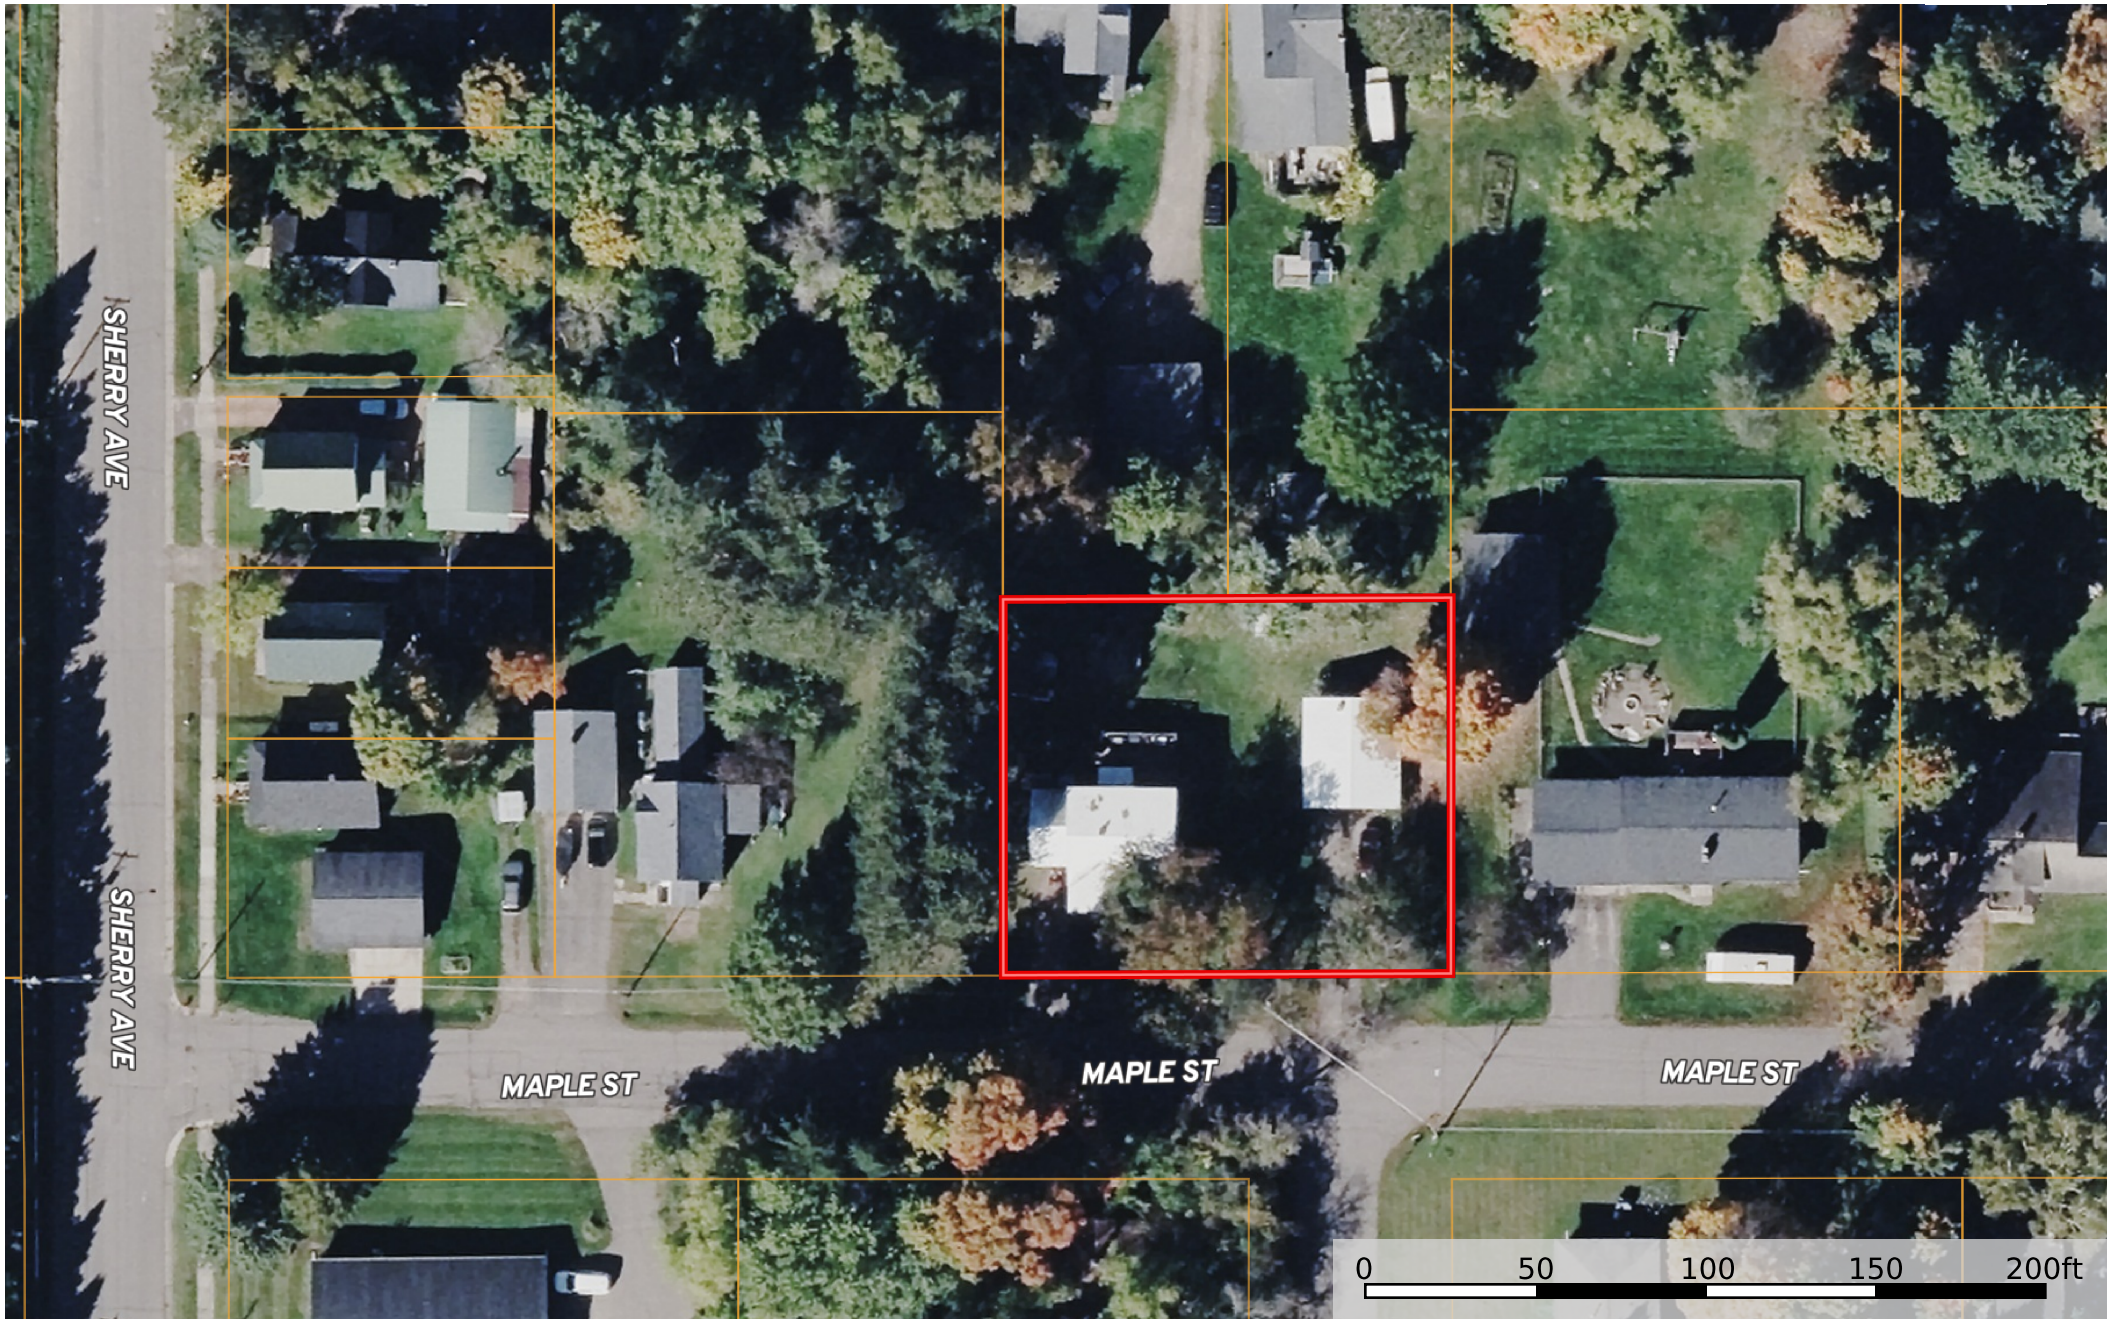

312 Maple Street Park Falls, WI 54552
Wisconsin, AC +/-

 Boundary