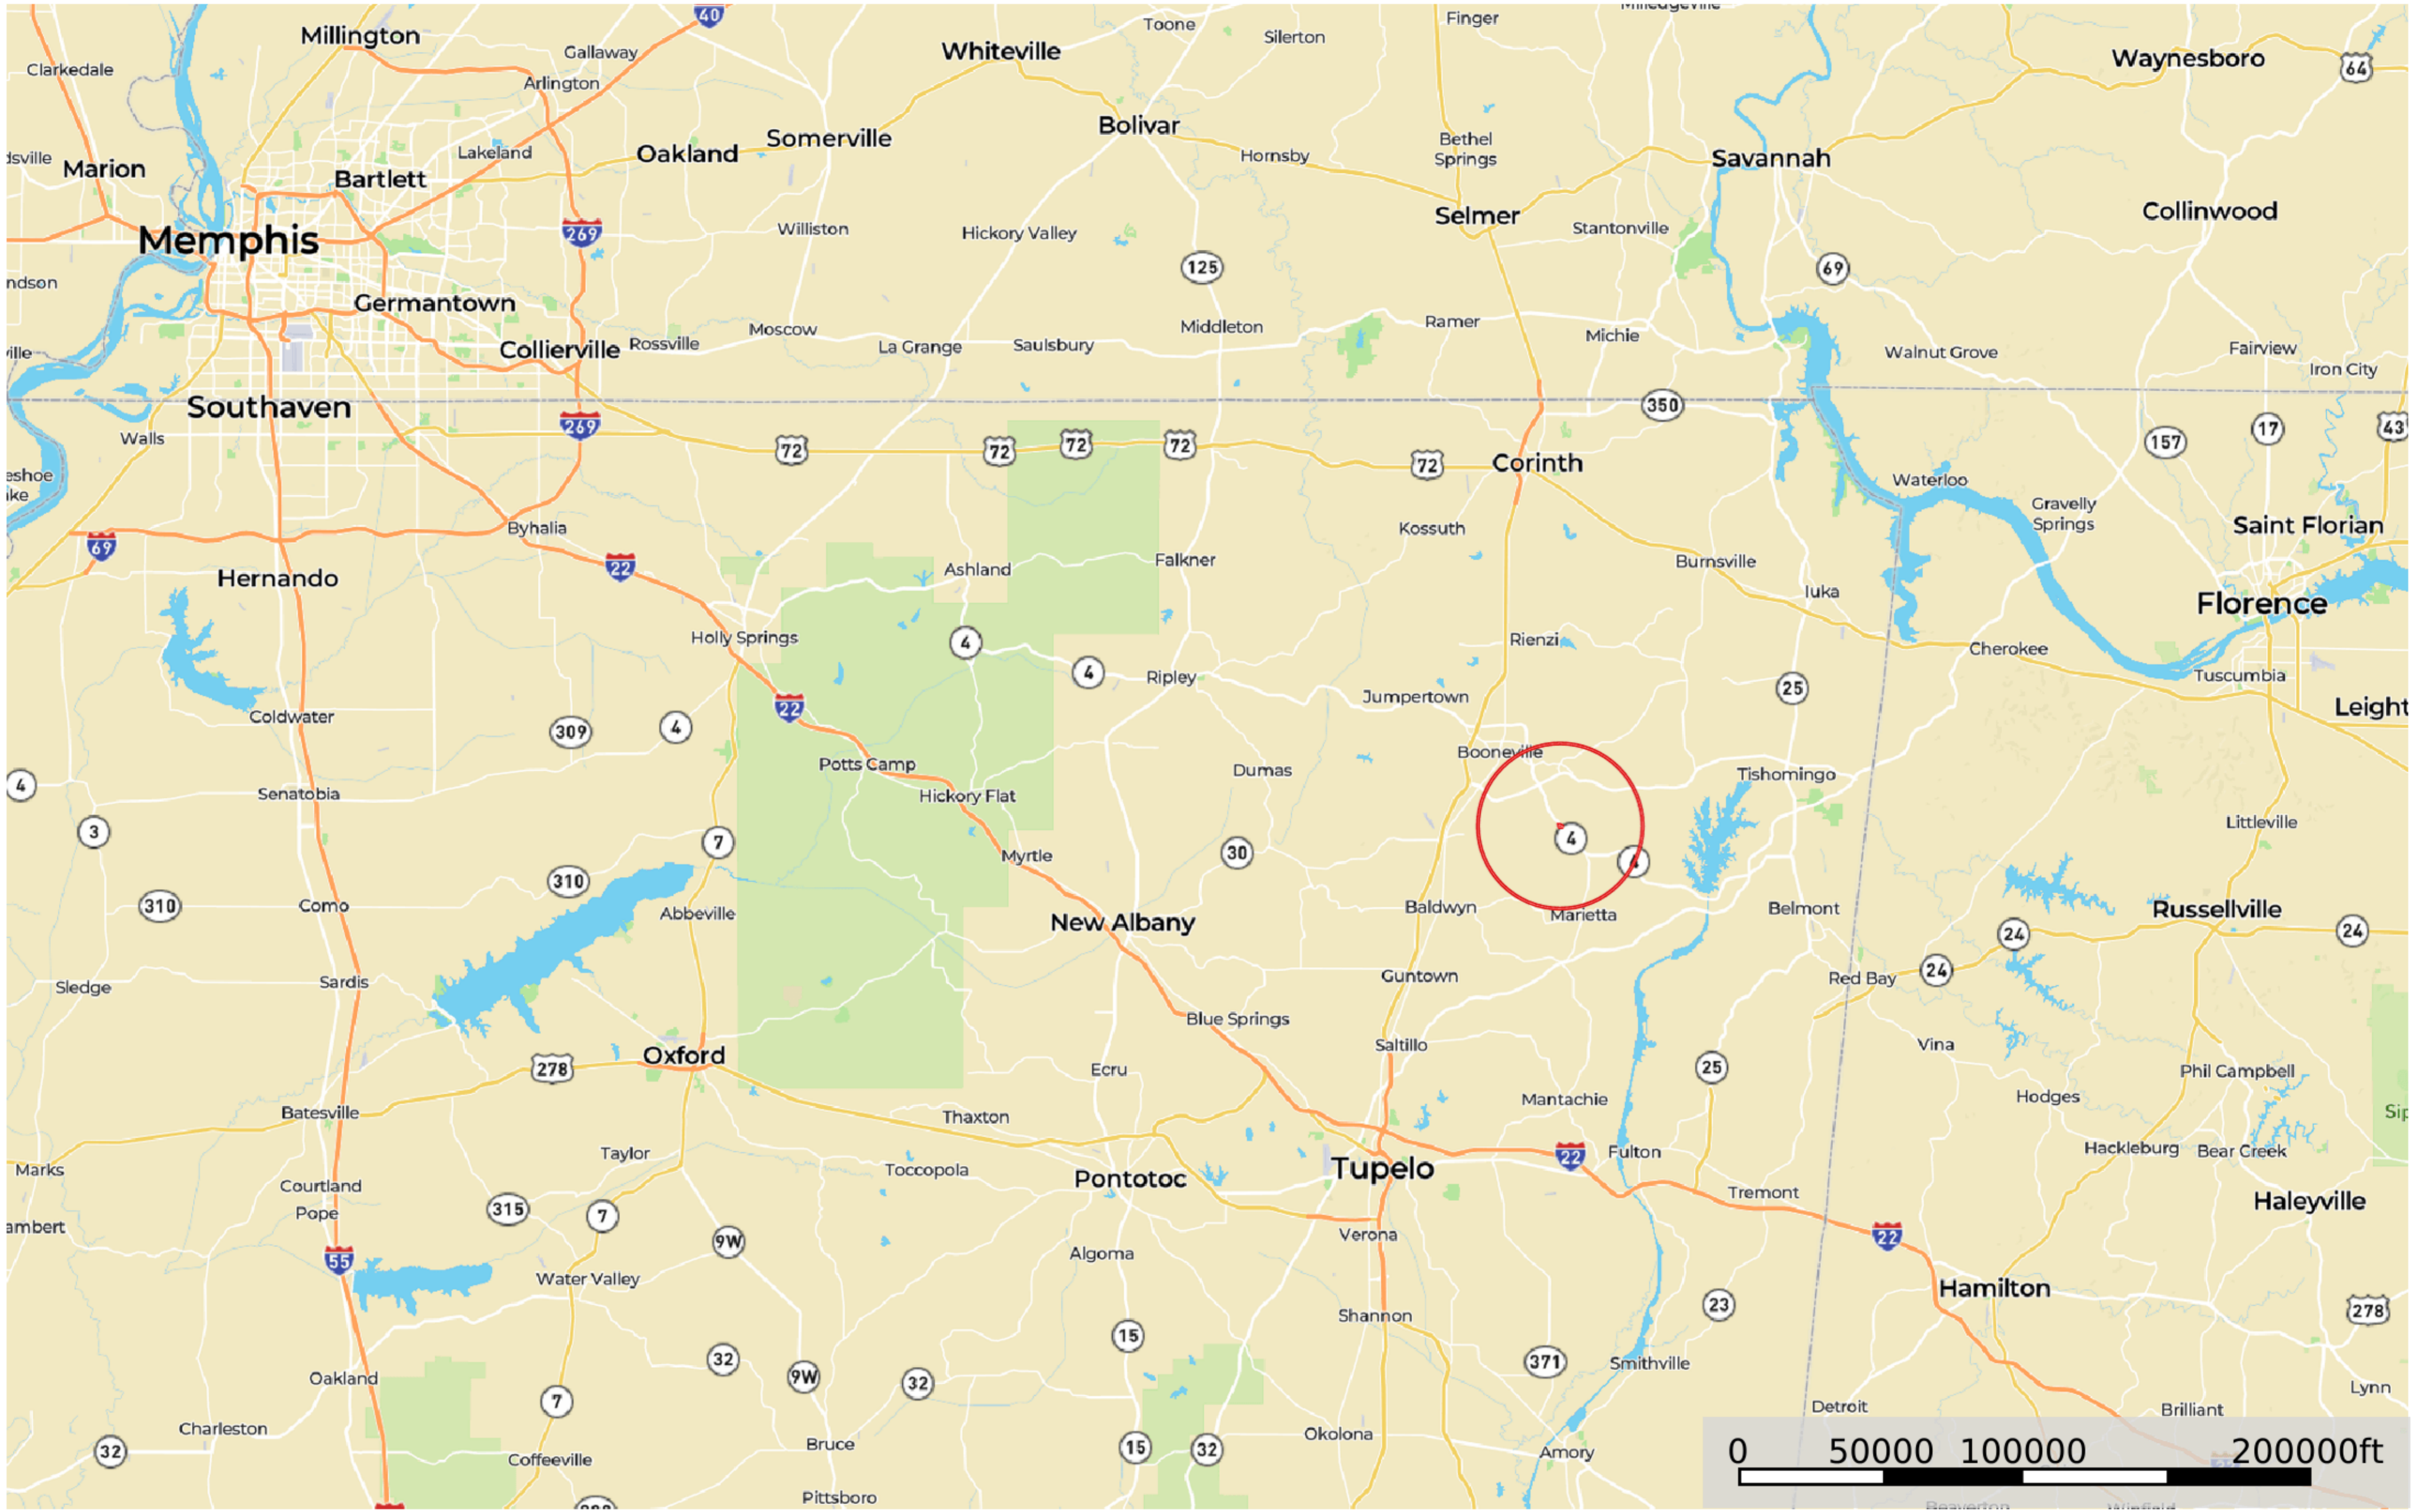

# Little Creek Tract A MCH01

Prentiss County, Mississippi, 18 AC +/-

- Pond
- Boundary
- General Location

# Youngs Creek Tract MCH01

Prentiss County, Mississippi, 228 AC +/-

**+/-219 AC (NOT A SURVEY)**

 Boundary

# Youngs Creek Tract MCH01

Prentiss County, Mississippi, 228 AC +/-

mapbox

Boundary