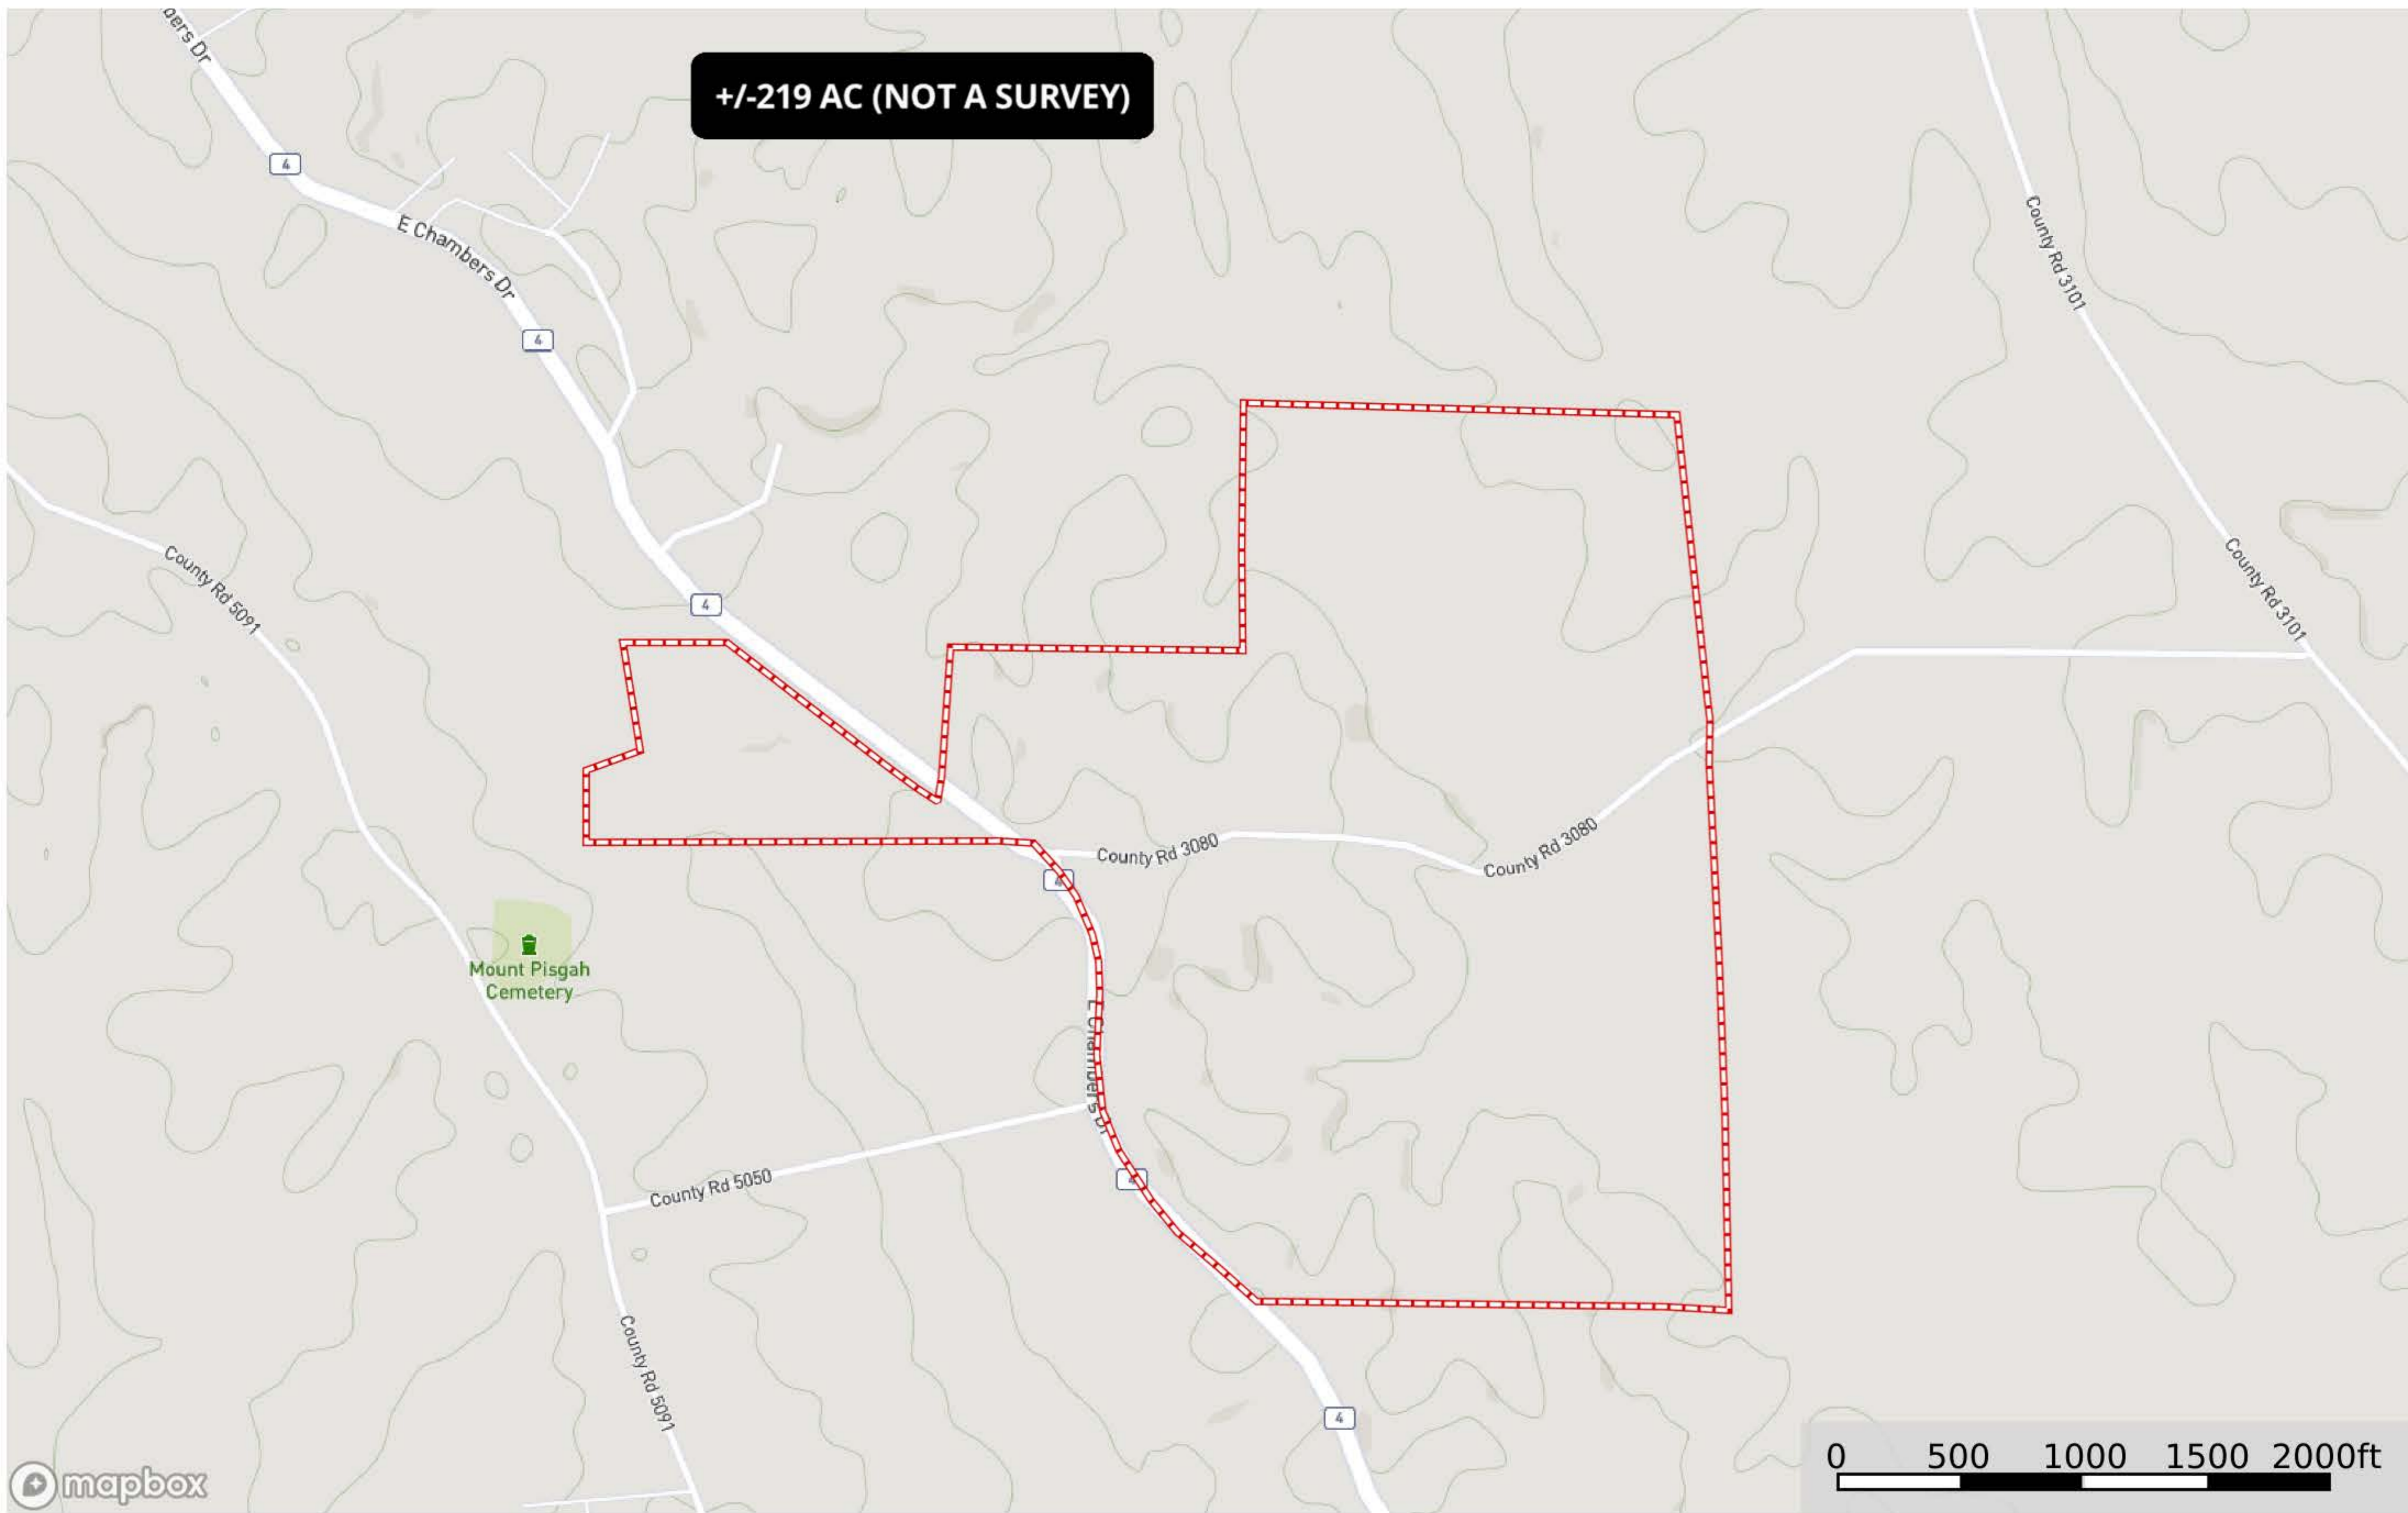

# Little Creek Tract A MCH01

Prentiss County, Mississippi, 18 AC +/-

- Pond
- Boundary
- General Location

# Youngs Creek Tract MCH01

Prentiss County, Mississippi, 228 AC +/-

**+/-219 AC (NOT A SURVEY)**

 Boundary

# Youngs Creek Tract MCH01

Prentiss County, Mississippi, 228 AC +/-

mapbox

Boundary