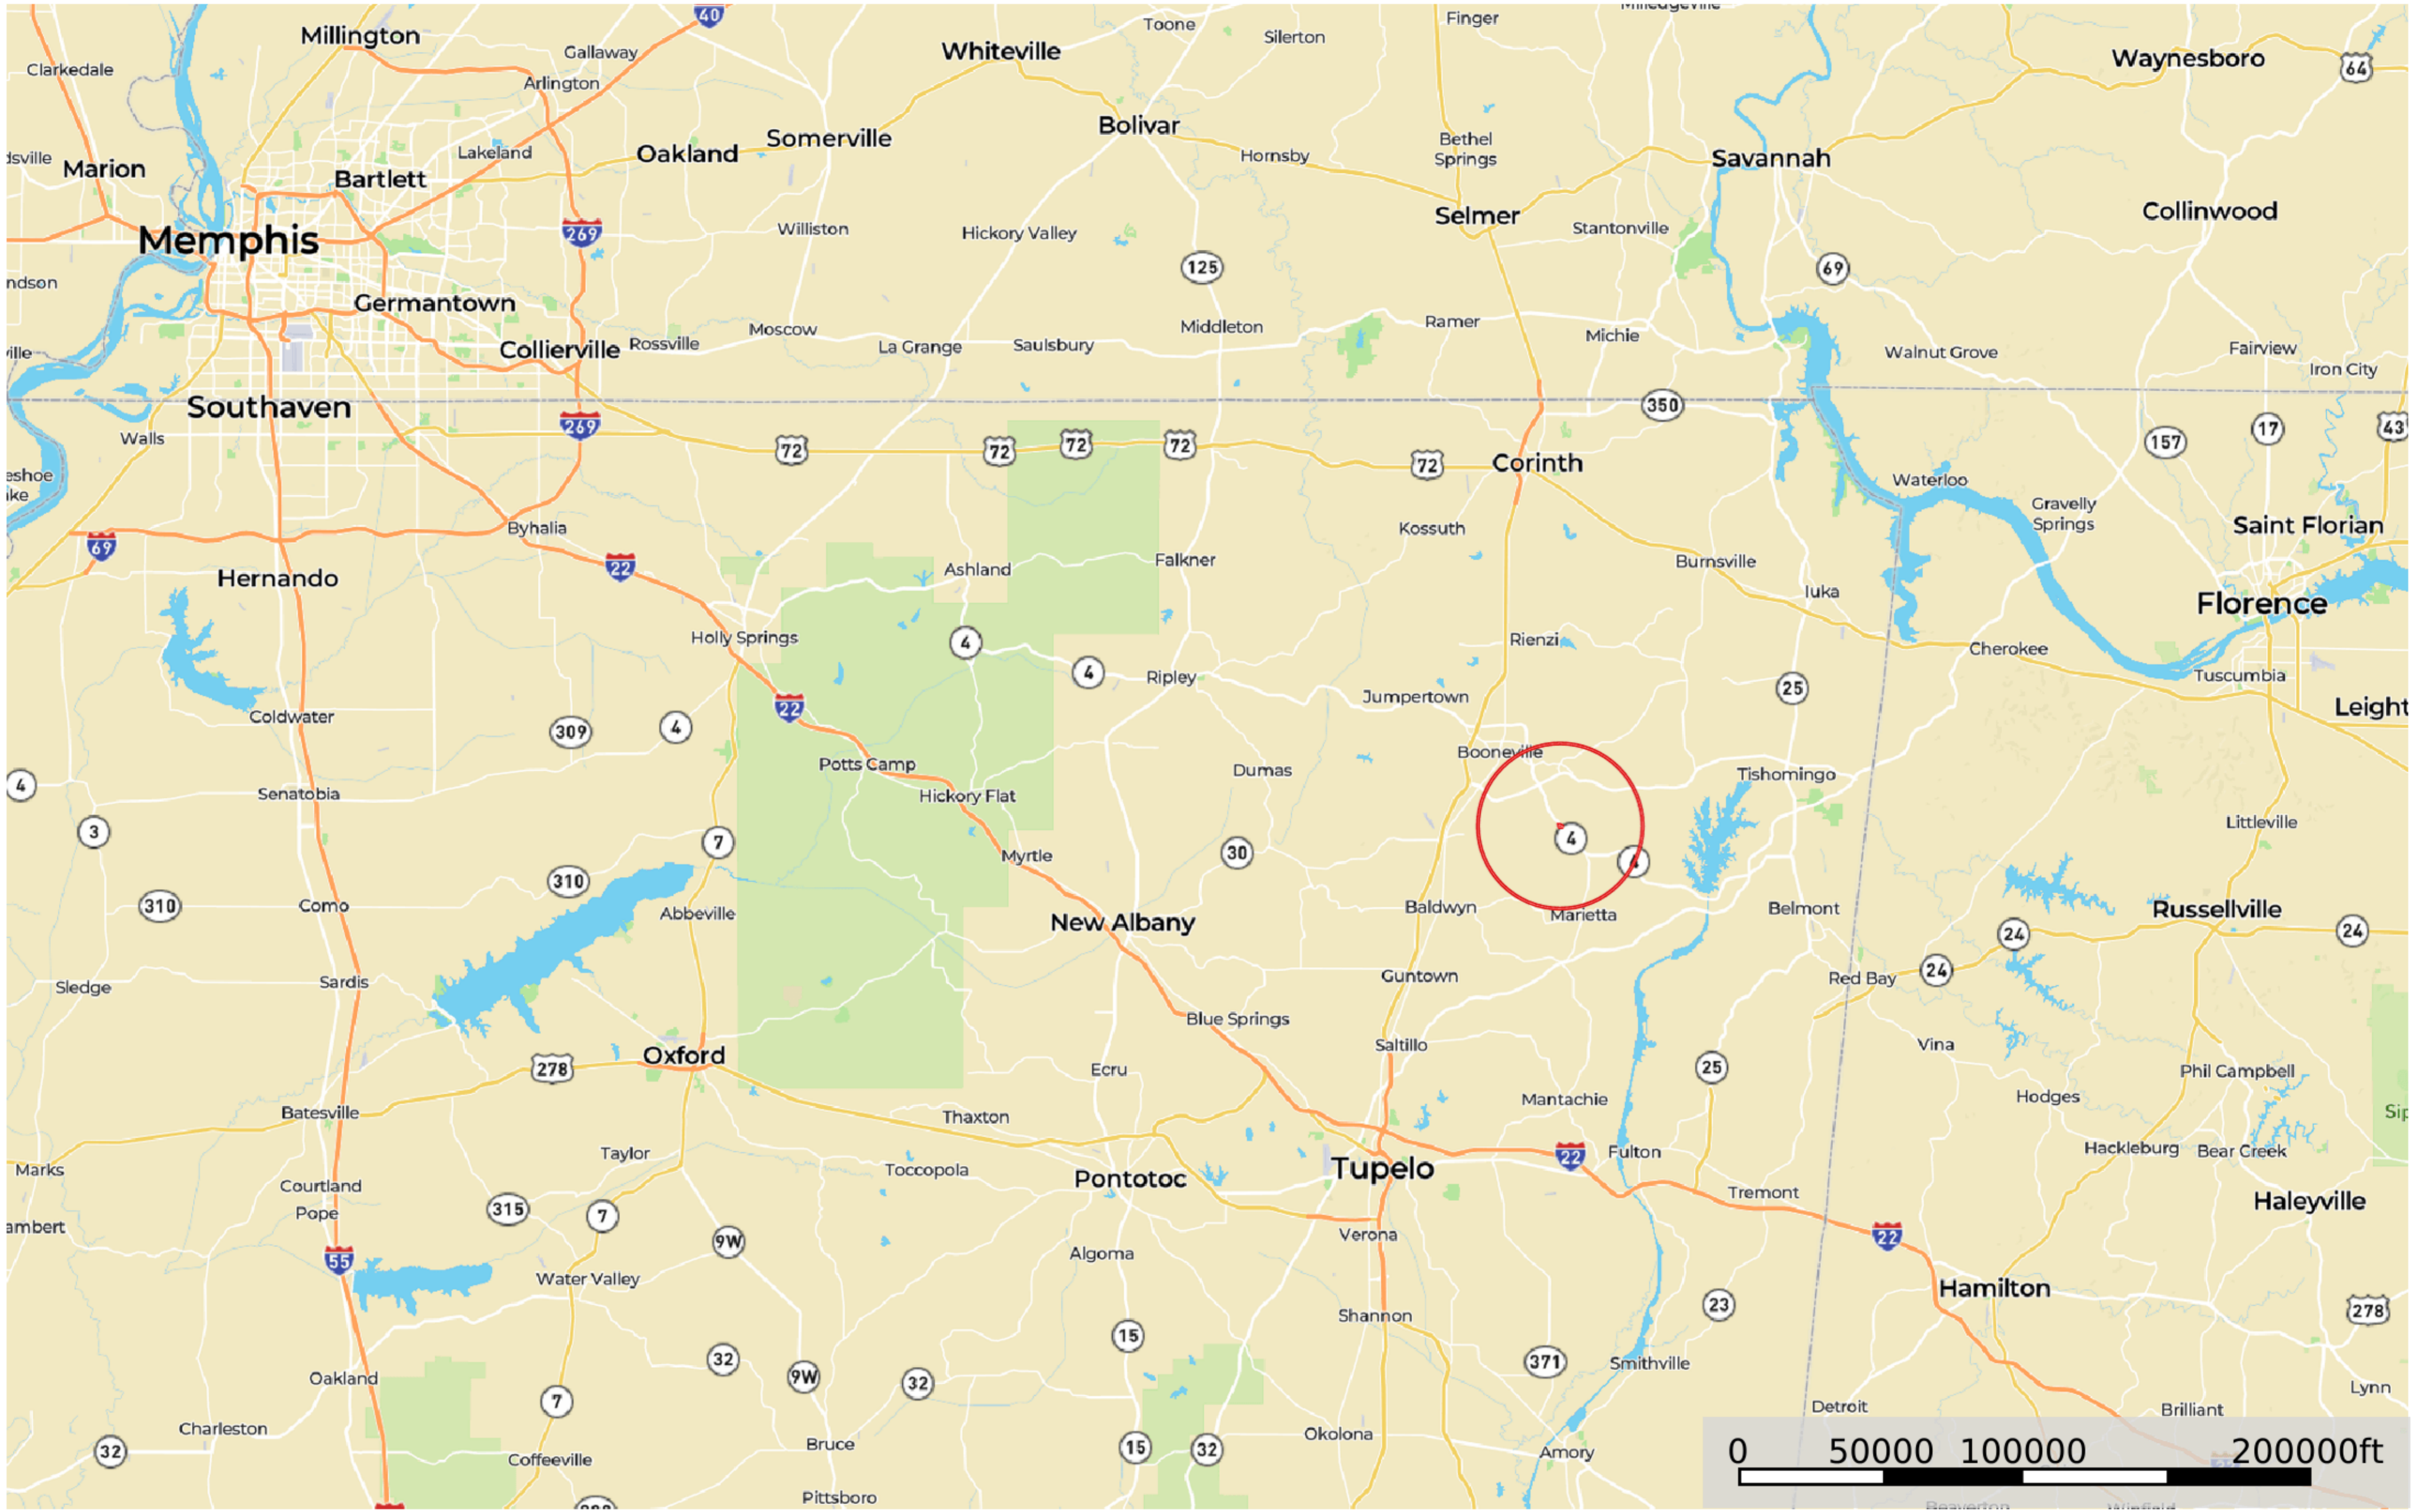

Little Creek Tract A MCH01

Prentiss County, Mississippi, 18 AC +/-

- Pond
- Boundary
- General Location

Youngs Creek South Tract MCH01 - H
Prentiss County, Mississippi, 32 AC +/-

+/-32 AC (NOT A SURVEY)

COUNTY RD 3080

COUNTY RD 3080

COUNTY RD 3080

4

4

4

mapbox

0 200 400 600 800ft

Boundary

Youngs Creek South Tract MCH01 - H

Prentiss County, Mississippi, 32 AC +/-

 Boundary