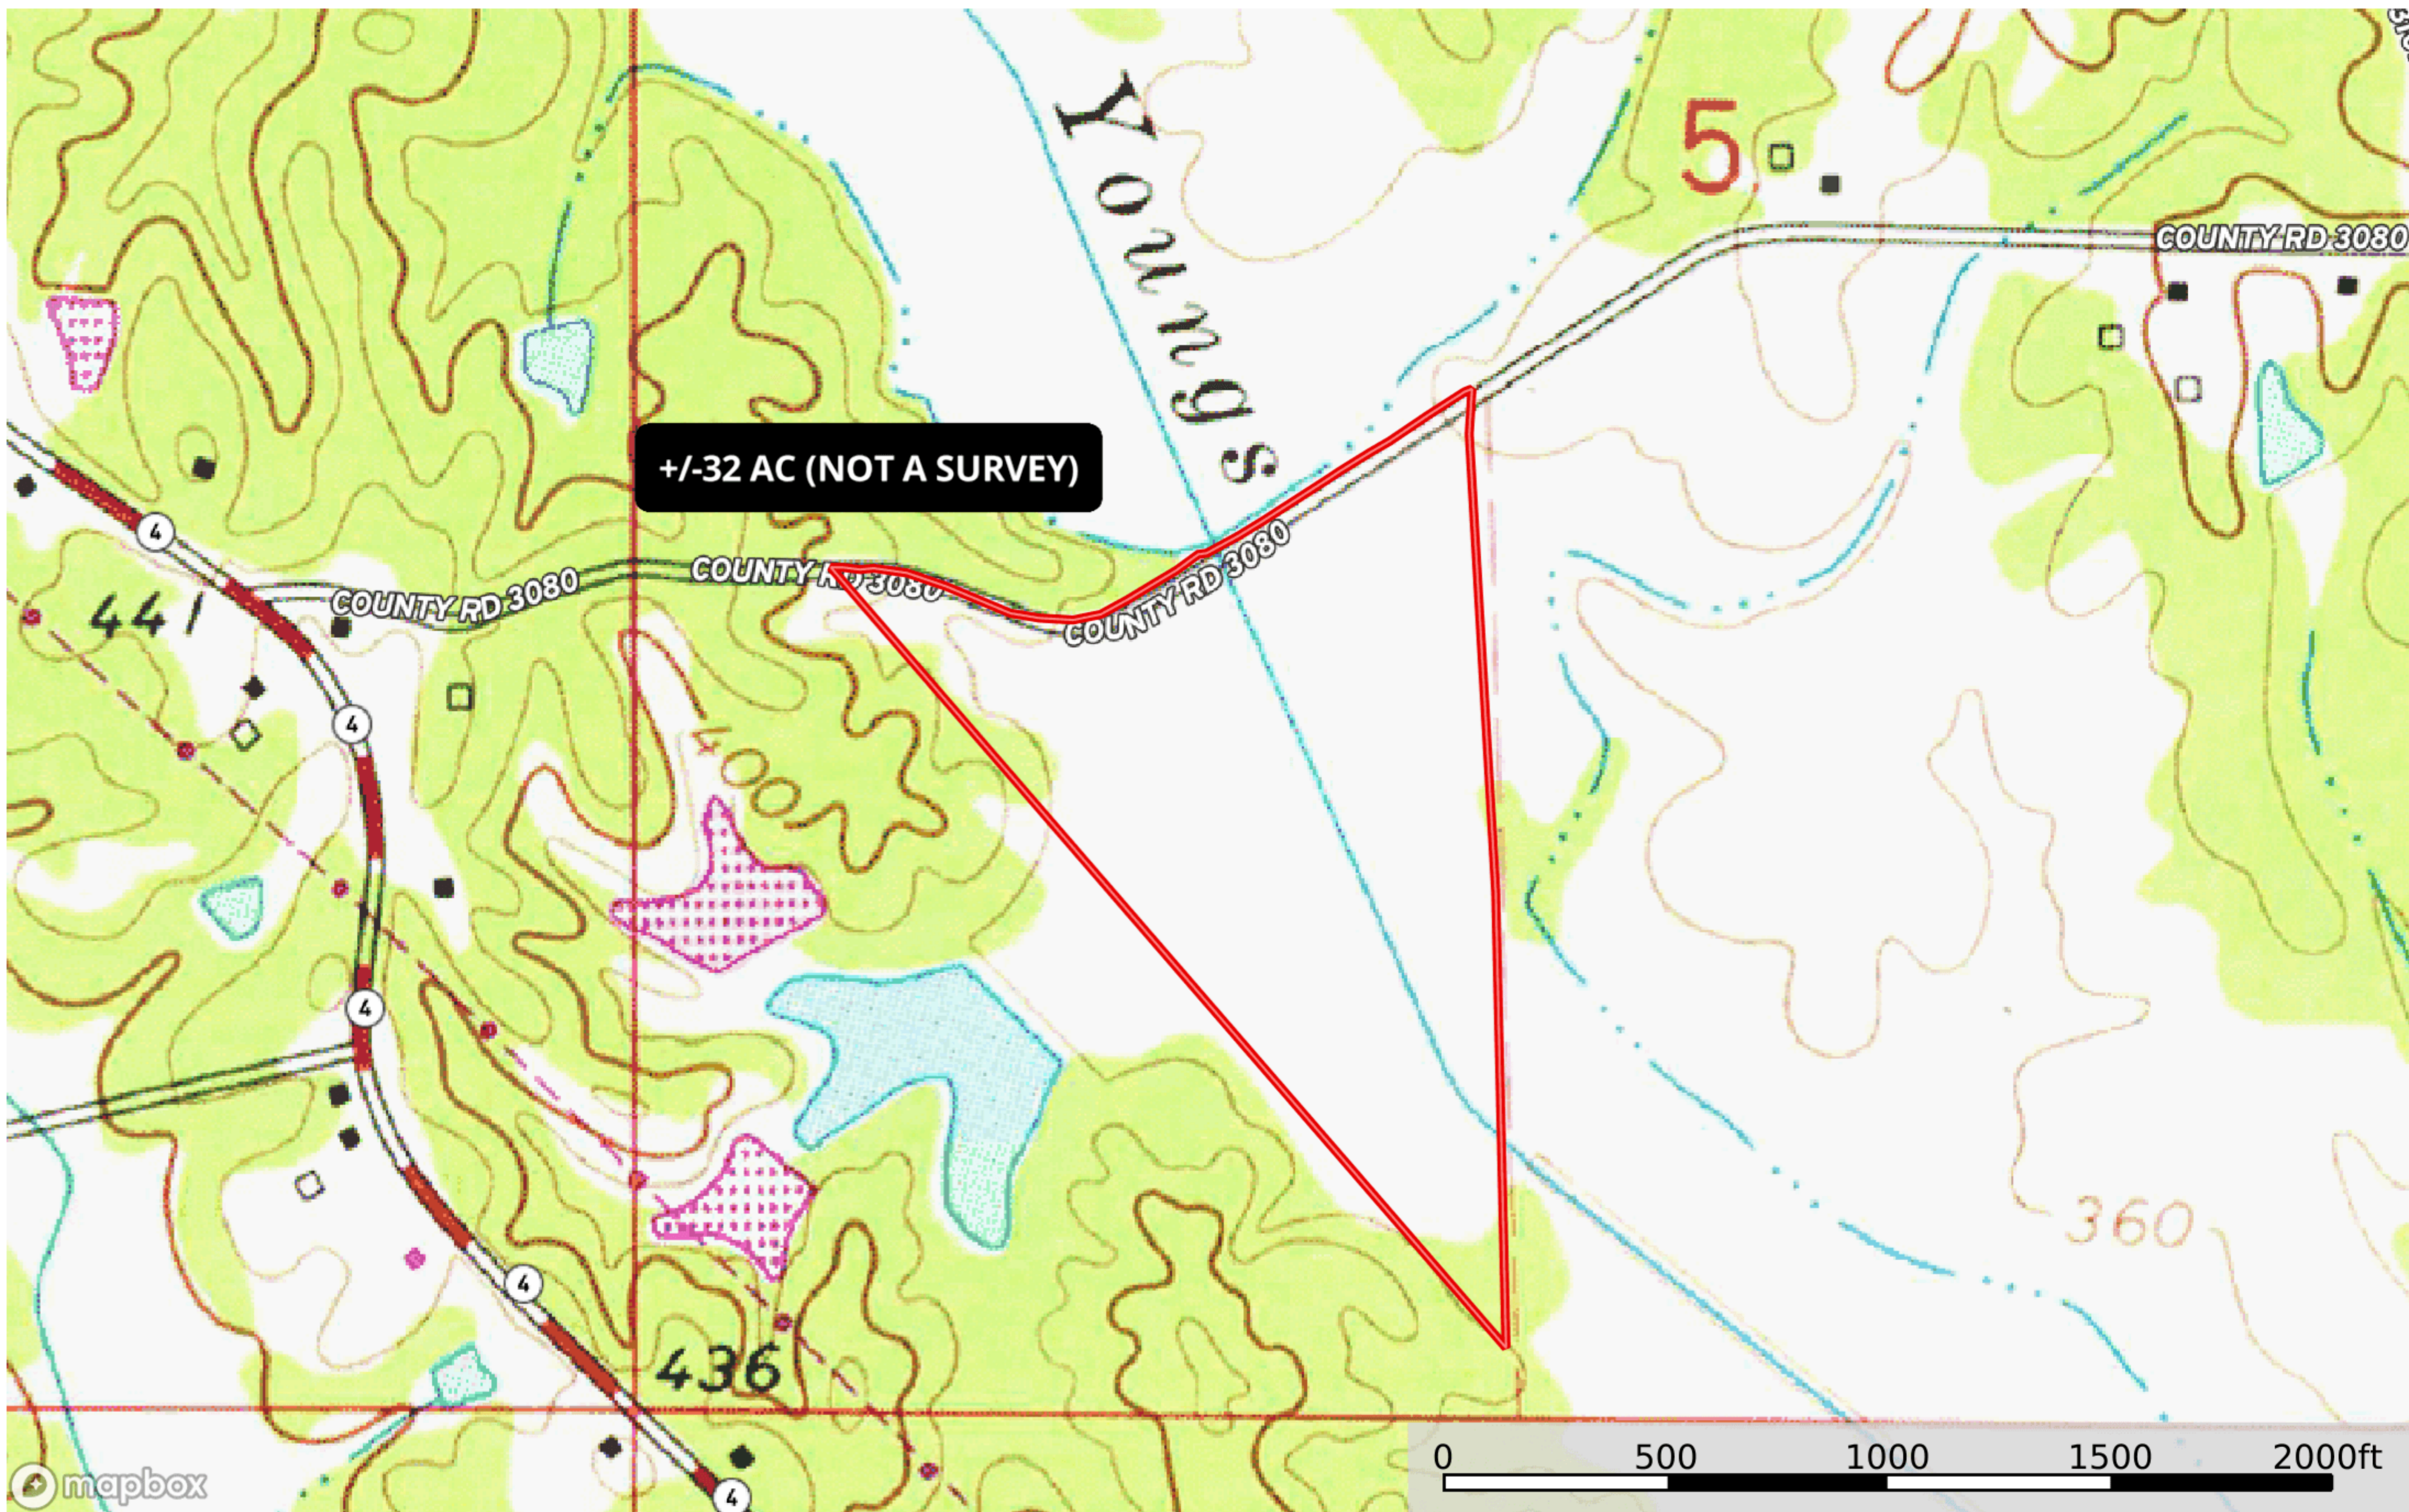

Little Creek Tract A MCH01

Prentiss County, Mississippi, 18 AC +/-

- Pond
- Boundary
- General Location

Youngs Creek South Tract MCH01 - H
Prentiss County, Mississippi, 32 AC +/-

+/-32 AC (NOT A SURVEY)

COUNTY RD 3080

COUNTY RD 3080

COUNTY RD 3080

4

4

4

mapbox

0 200 400 600 800ft

Boundary

Youngs Creek South Tract MCH01 - H

Prentiss County, Mississippi, 32 AC +/-

 Boundary