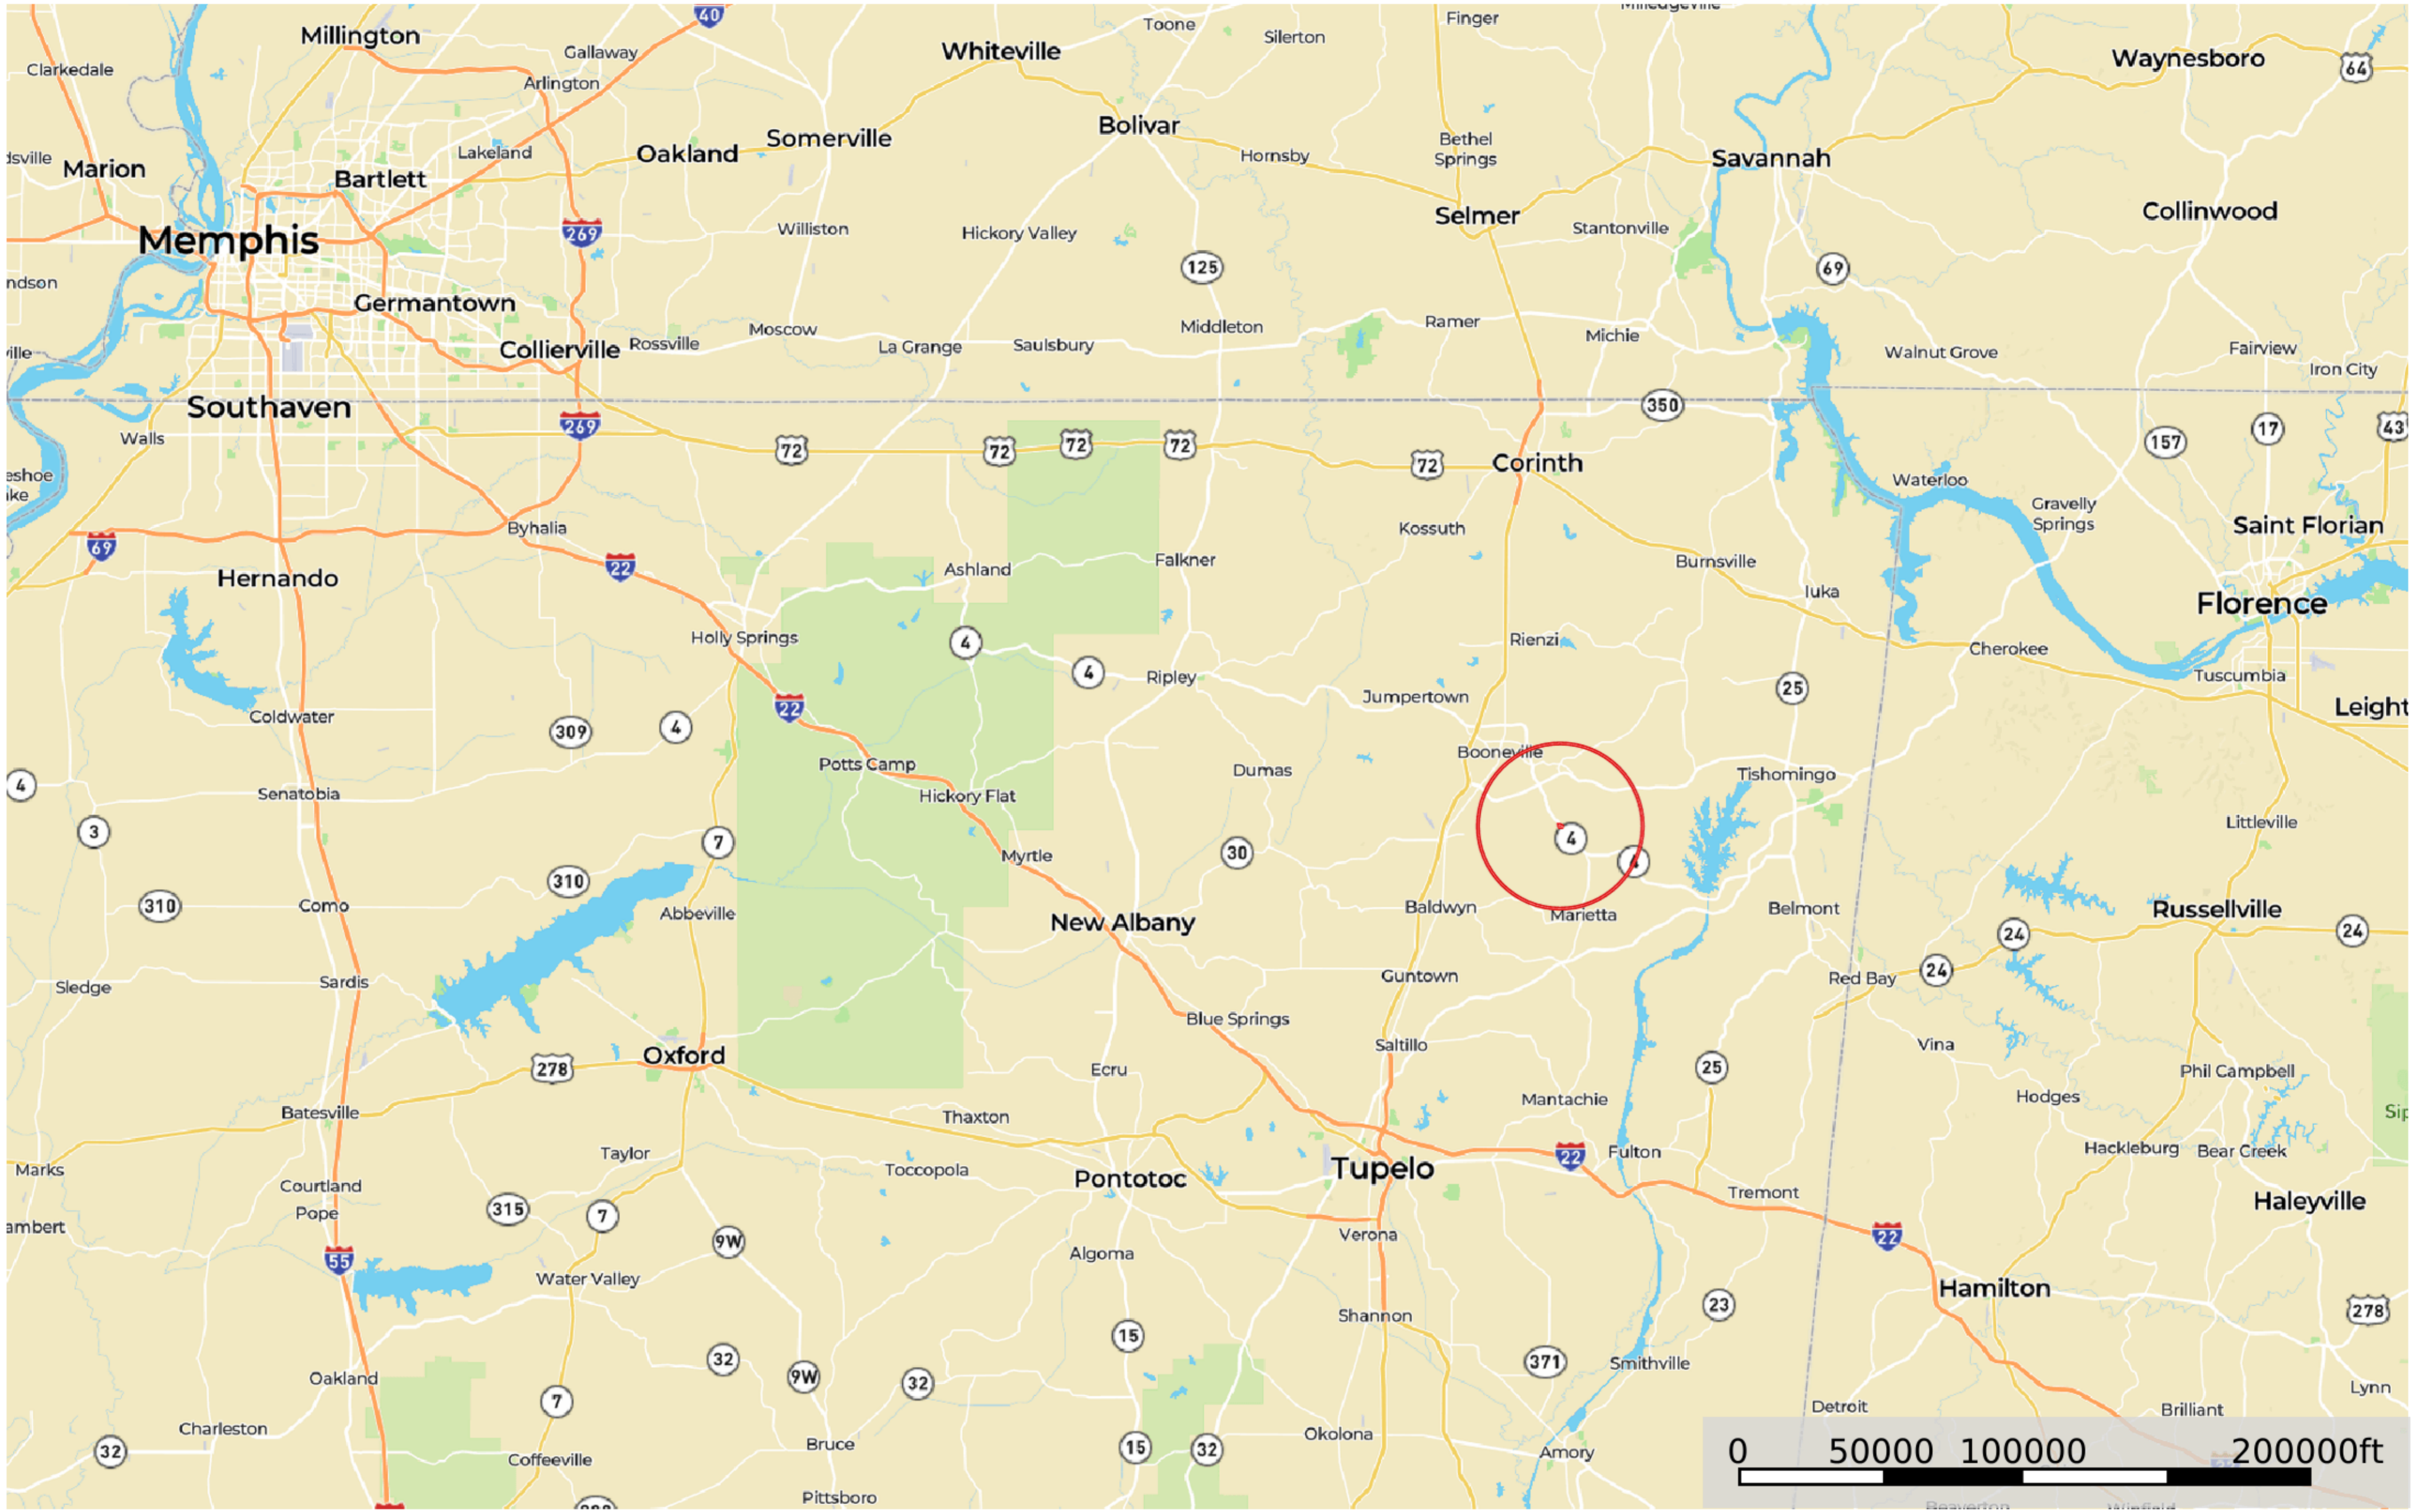

# Little Creek Tract A MCH01

Prentiss County, Mississippi, 18 AC +/-

- Pond
- Boundary
- General Location

# Old Farmstead Tract MCH01 - G

Prentiss County, Mississippi, 76 AC +/-

 Boundary

**Old Farmstead Tract MCH01 - G**  
Prentiss County, Mississippi, 76 AC +/-

**+/-76 ACRES (NOT A SURVEY)**

mapbox

Boundary

**id.** The information contained herein was obtained from sources deemed to be reliable. Land id® Services makes no warranties or guarantees as to the completeness or accuracy thereof.

**Old Farmstead Tract MCH01 - G**  
Prentiss County, Mississippi, 76 AC +/-

 Boundary