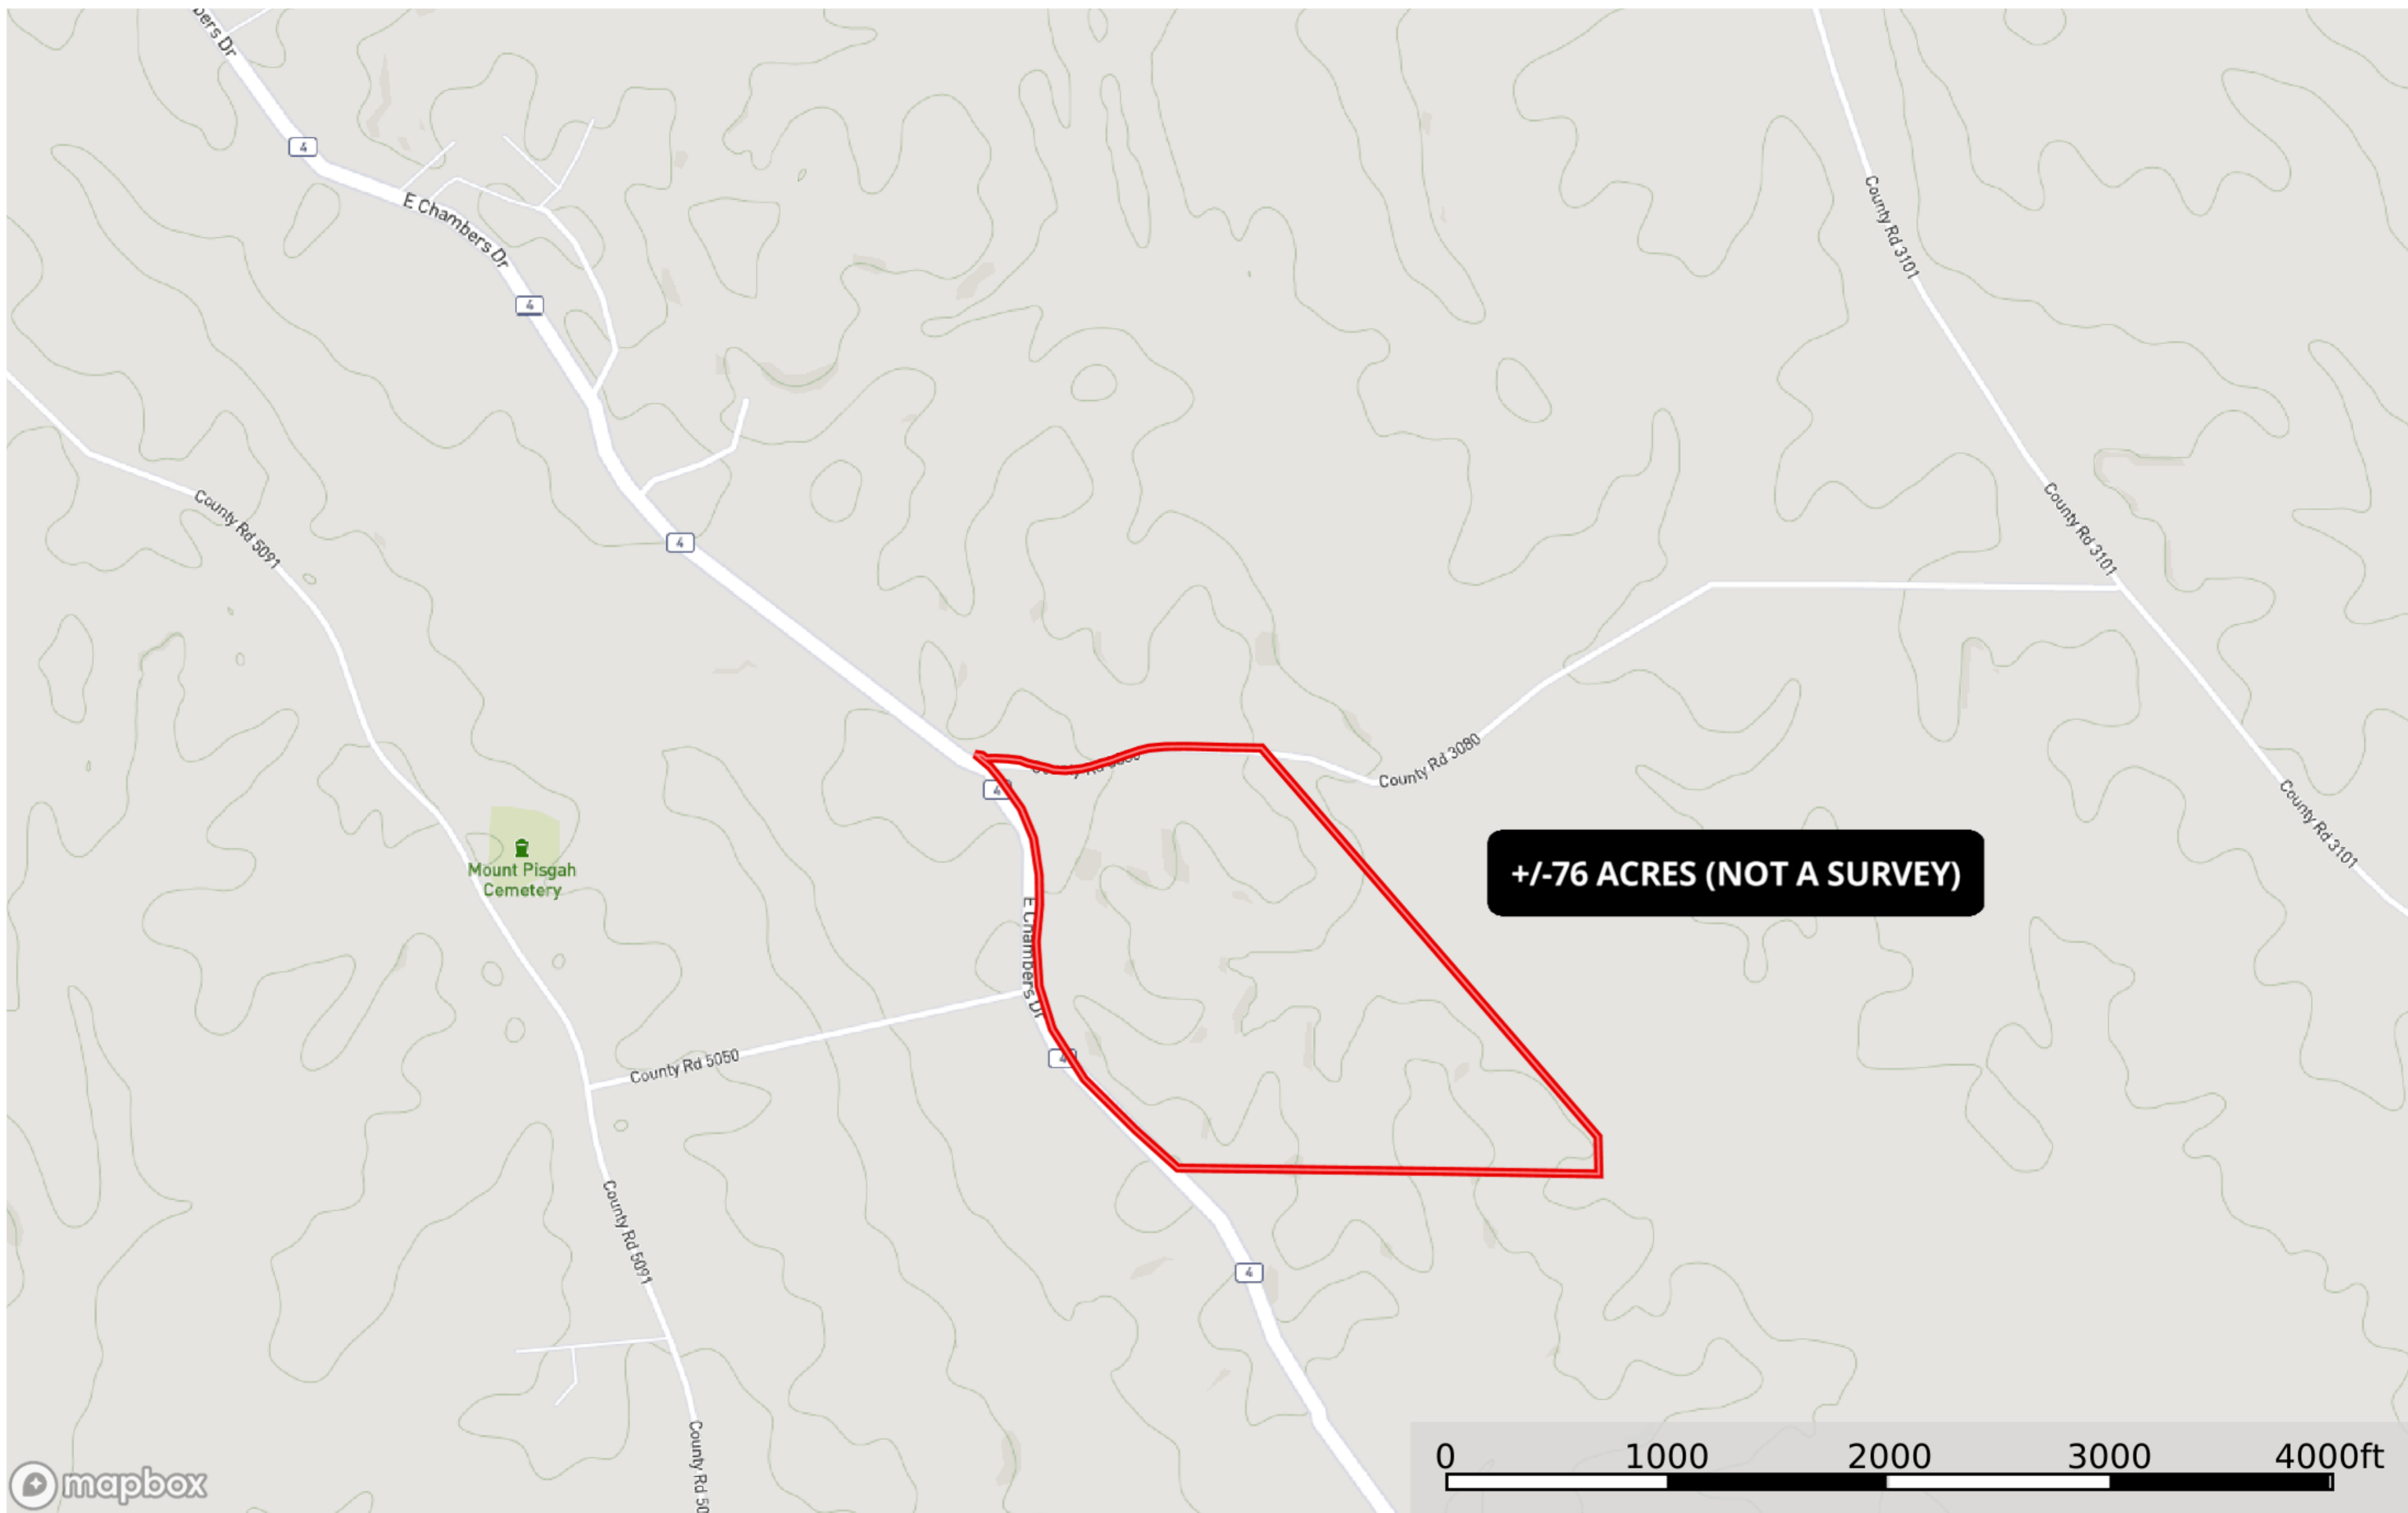

# Little Creek Tract A MCH01

Prentiss County, Mississippi, 18 AC +/-

- Pond
- Boundary
- General Location

# Old Farmstead Tract MCH01 - G

Prentiss County, Mississippi, 76 AC +/-

 Boundary

**Old Farmstead Tract MCH01 - G**  
Prentiss County, Mississippi, 76 AC +/-

**+/-76 ACRES (NOT A SURVEY)**

mapbox

Boundary

**id.** The information contained herein was obtained from sources deemed to be reliable. Land id® Services makes no warranties or guarantees as to the completeness or accuracy thereof.

**Old Farmstead Tract MCH01 - G**  
Prentiss County, Mississippi, 76 AC +/-

 Boundary