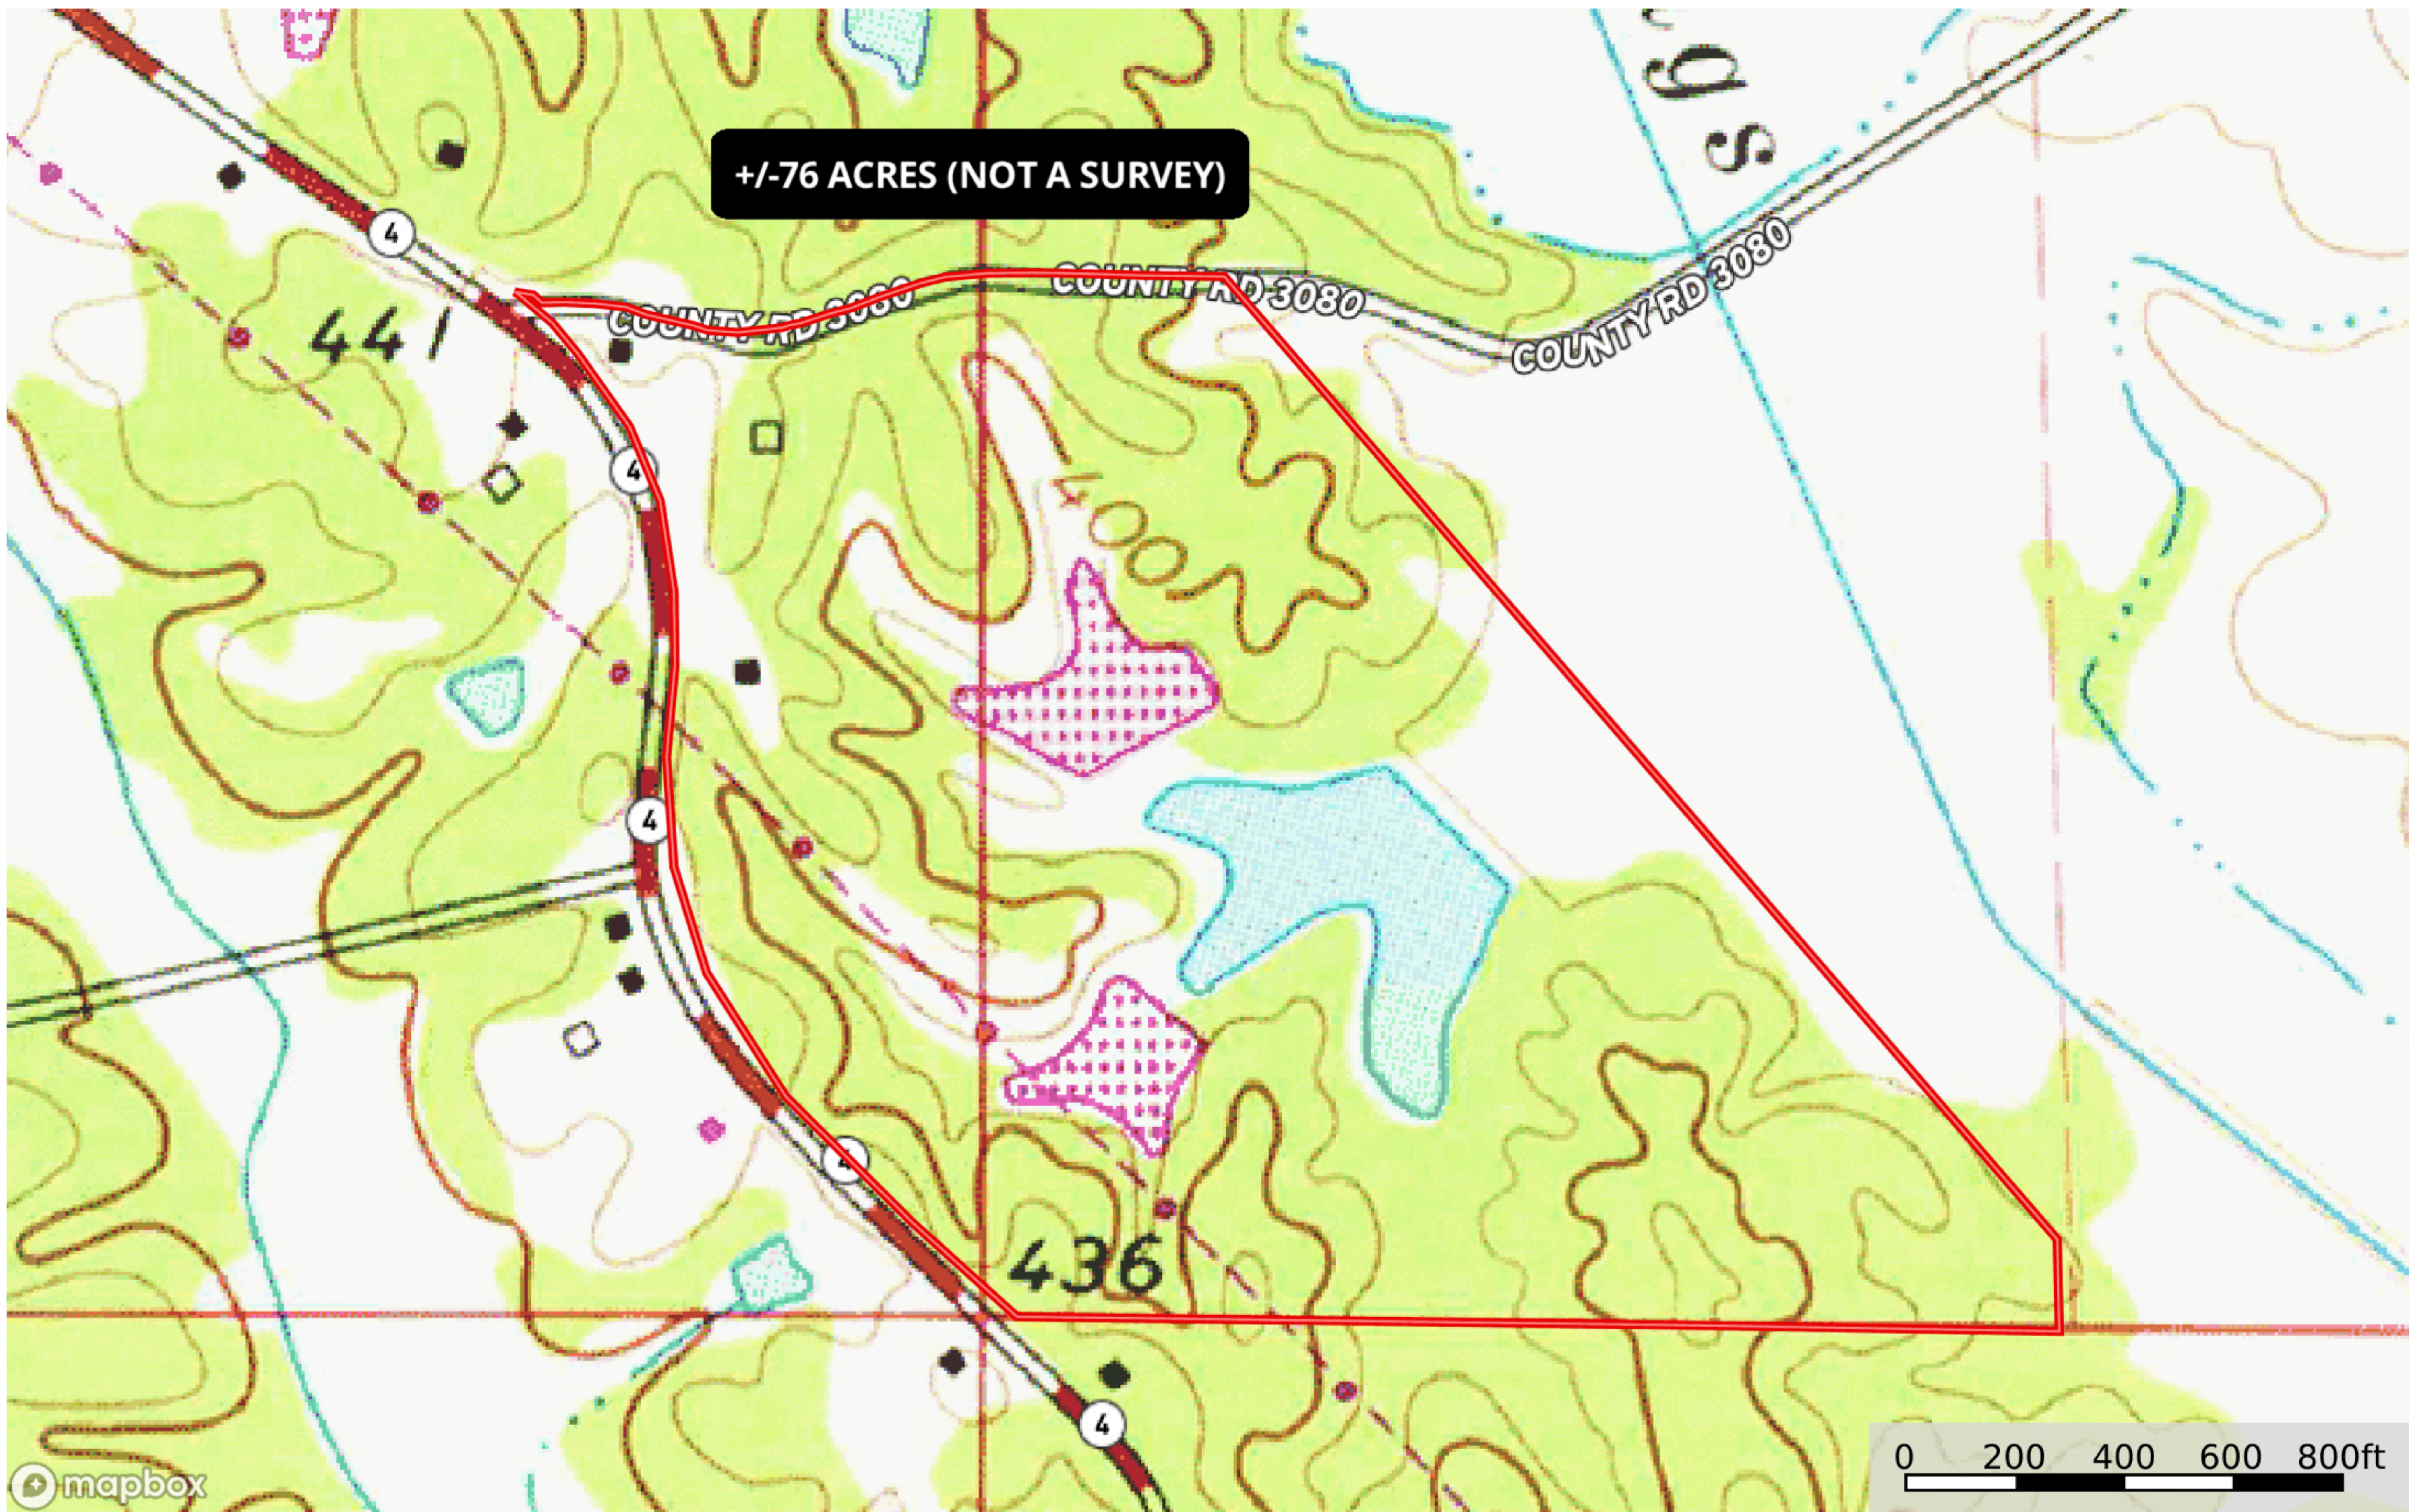

# Little Creek Tract A MCH01

Prentiss County, Mississippi, 18 AC +/-

- Pond
- Boundary
- General Location

# Old Farmstead Tract MCH01 - G

Prentiss County, Mississippi, 76 AC +/-

 Boundary

**Old Farmstead Tract MCH01 - G**  
Prentiss County, Mississippi, 76 AC +/-

**+/-76 ACRES (NOT A SURVEY)**

mapbox

Boundary

**id.** The information contained herein was obtained from sources deemed to be reliable. Land id® Services makes no warranties or guarantees as to the completeness or accuracy thereof.

**Old Farmstead Tract MCH01 - G**  
Prentiss County, Mississippi, 76 AC +/-

 Boundary