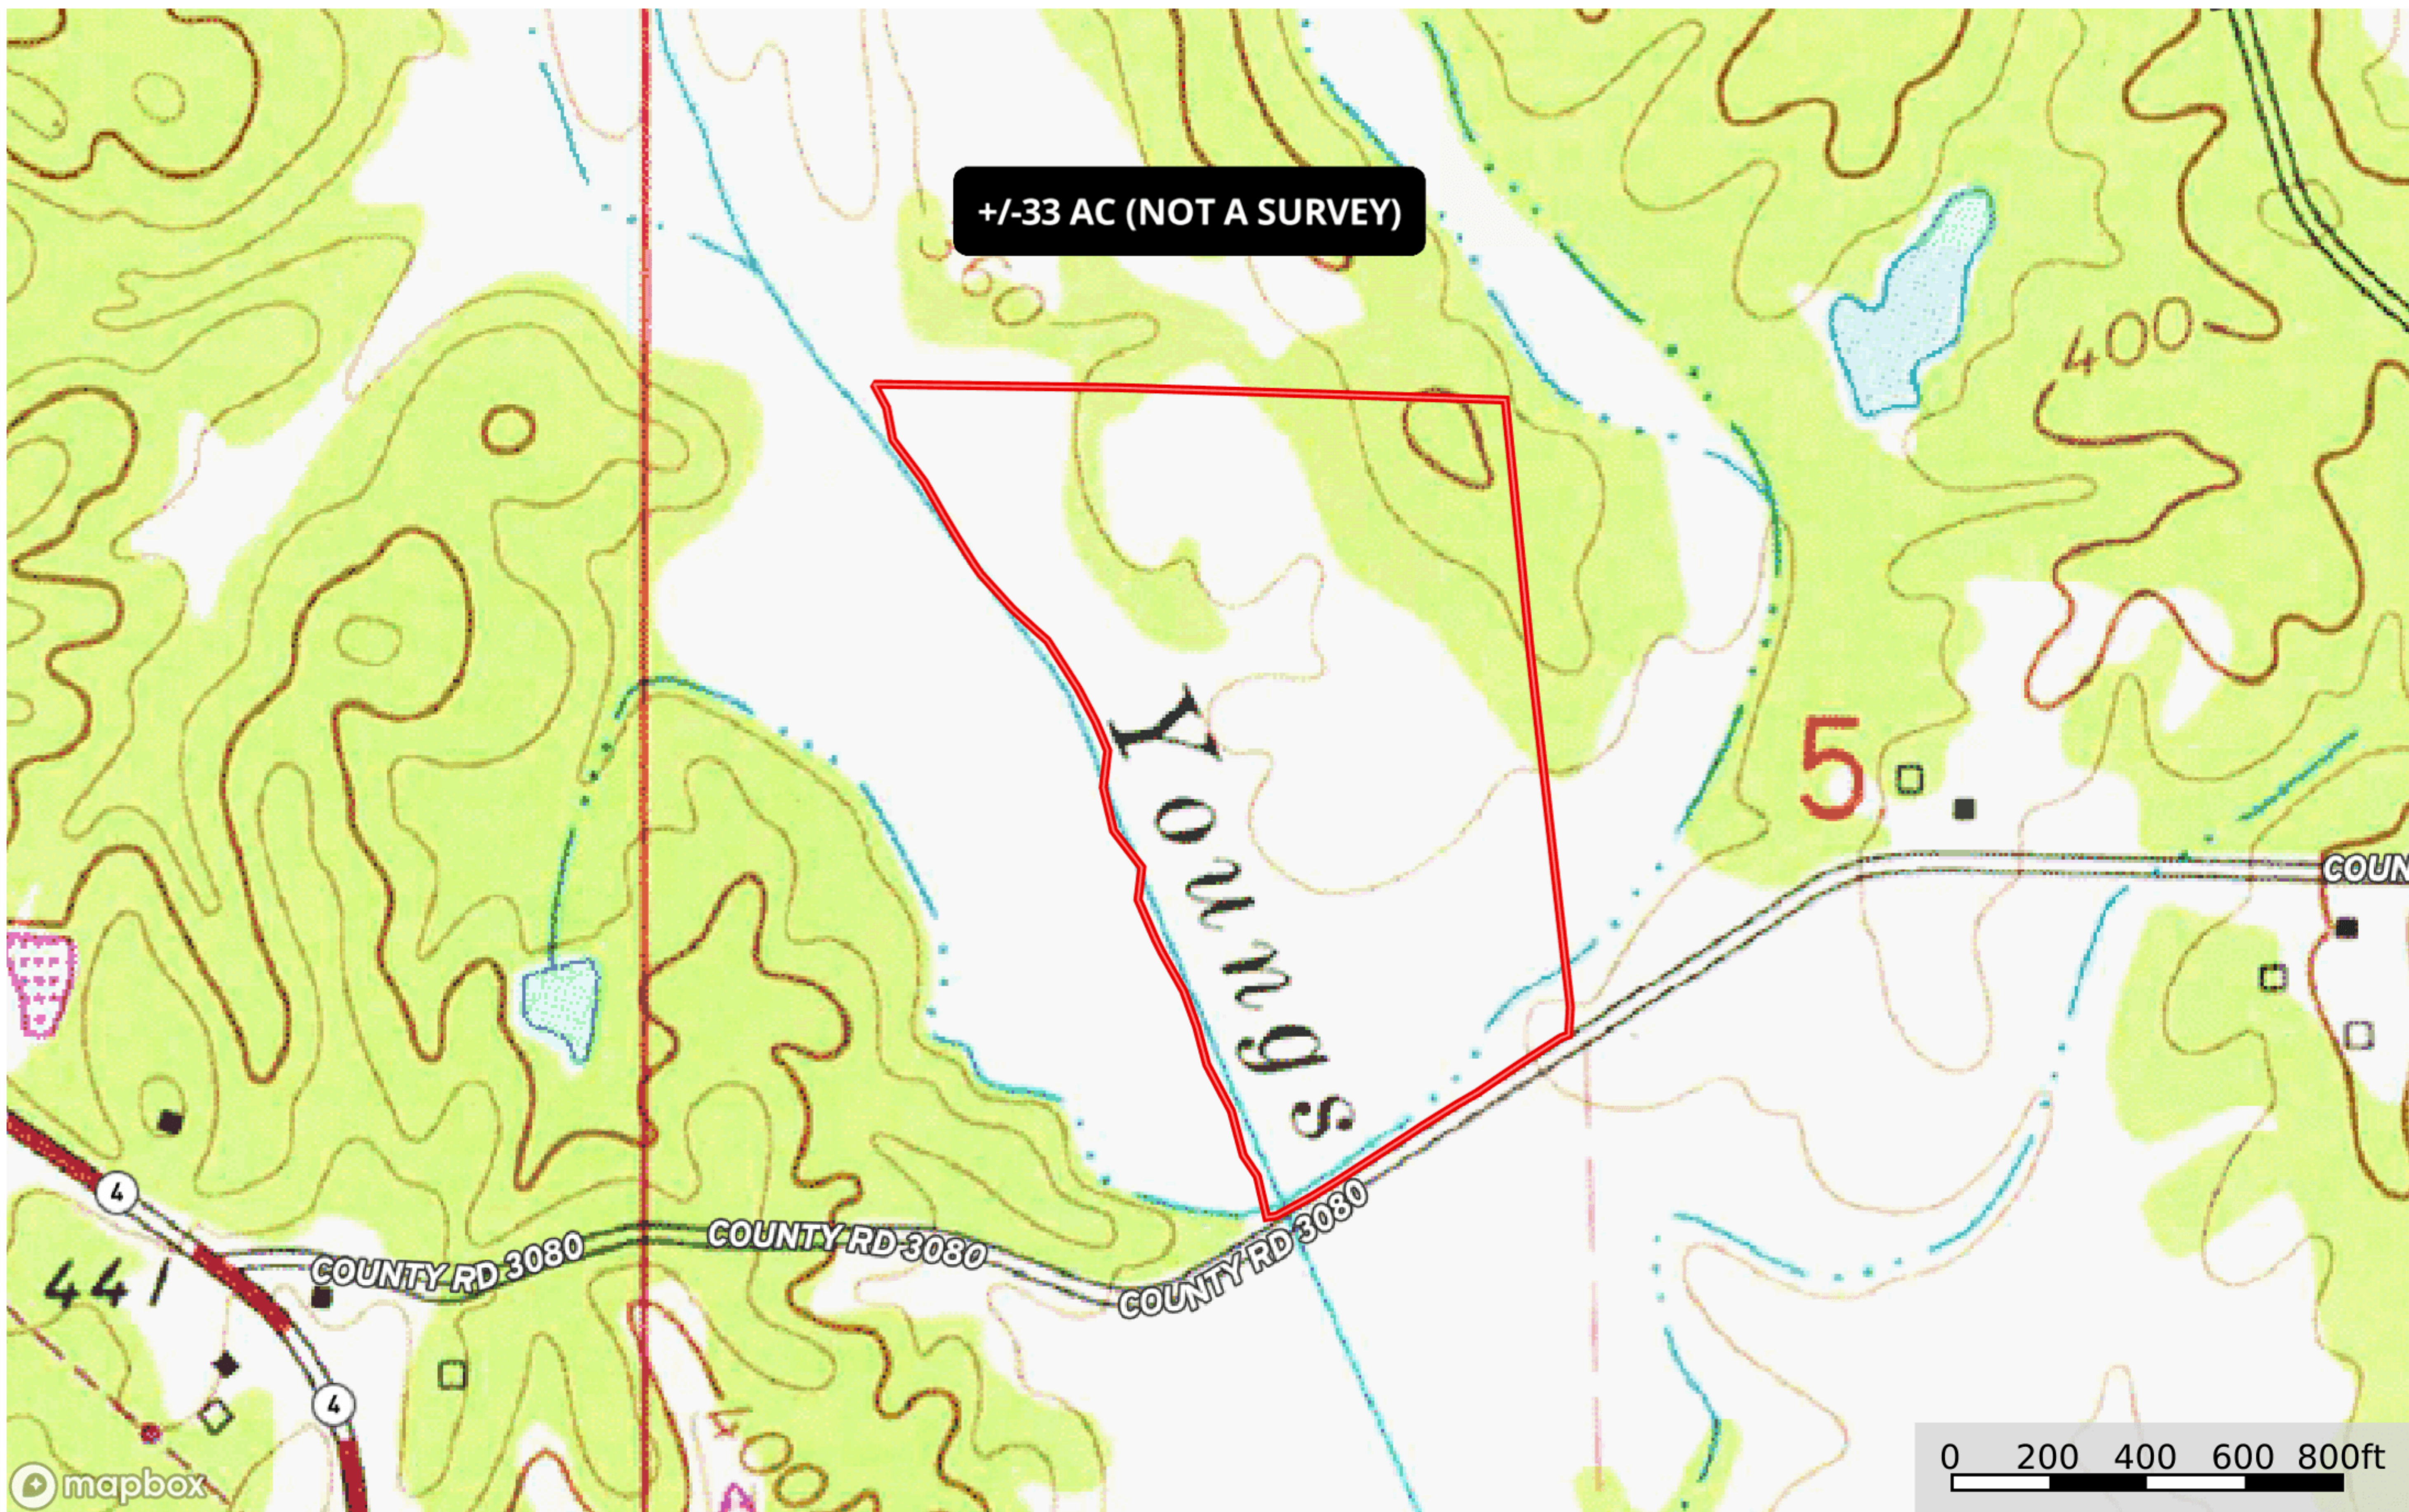

Little Creek Tract A MCH01

Prentiss County, Mississippi, 18 AC +/-

- Pond
- Boundary
- General Location

Youngs Creek NE Tract MCH01 - F

Prentiss County, Mississippi, 33 AC +/-

+/-33 AC (NOT A SURVEY)

 Boundary

 Boundary