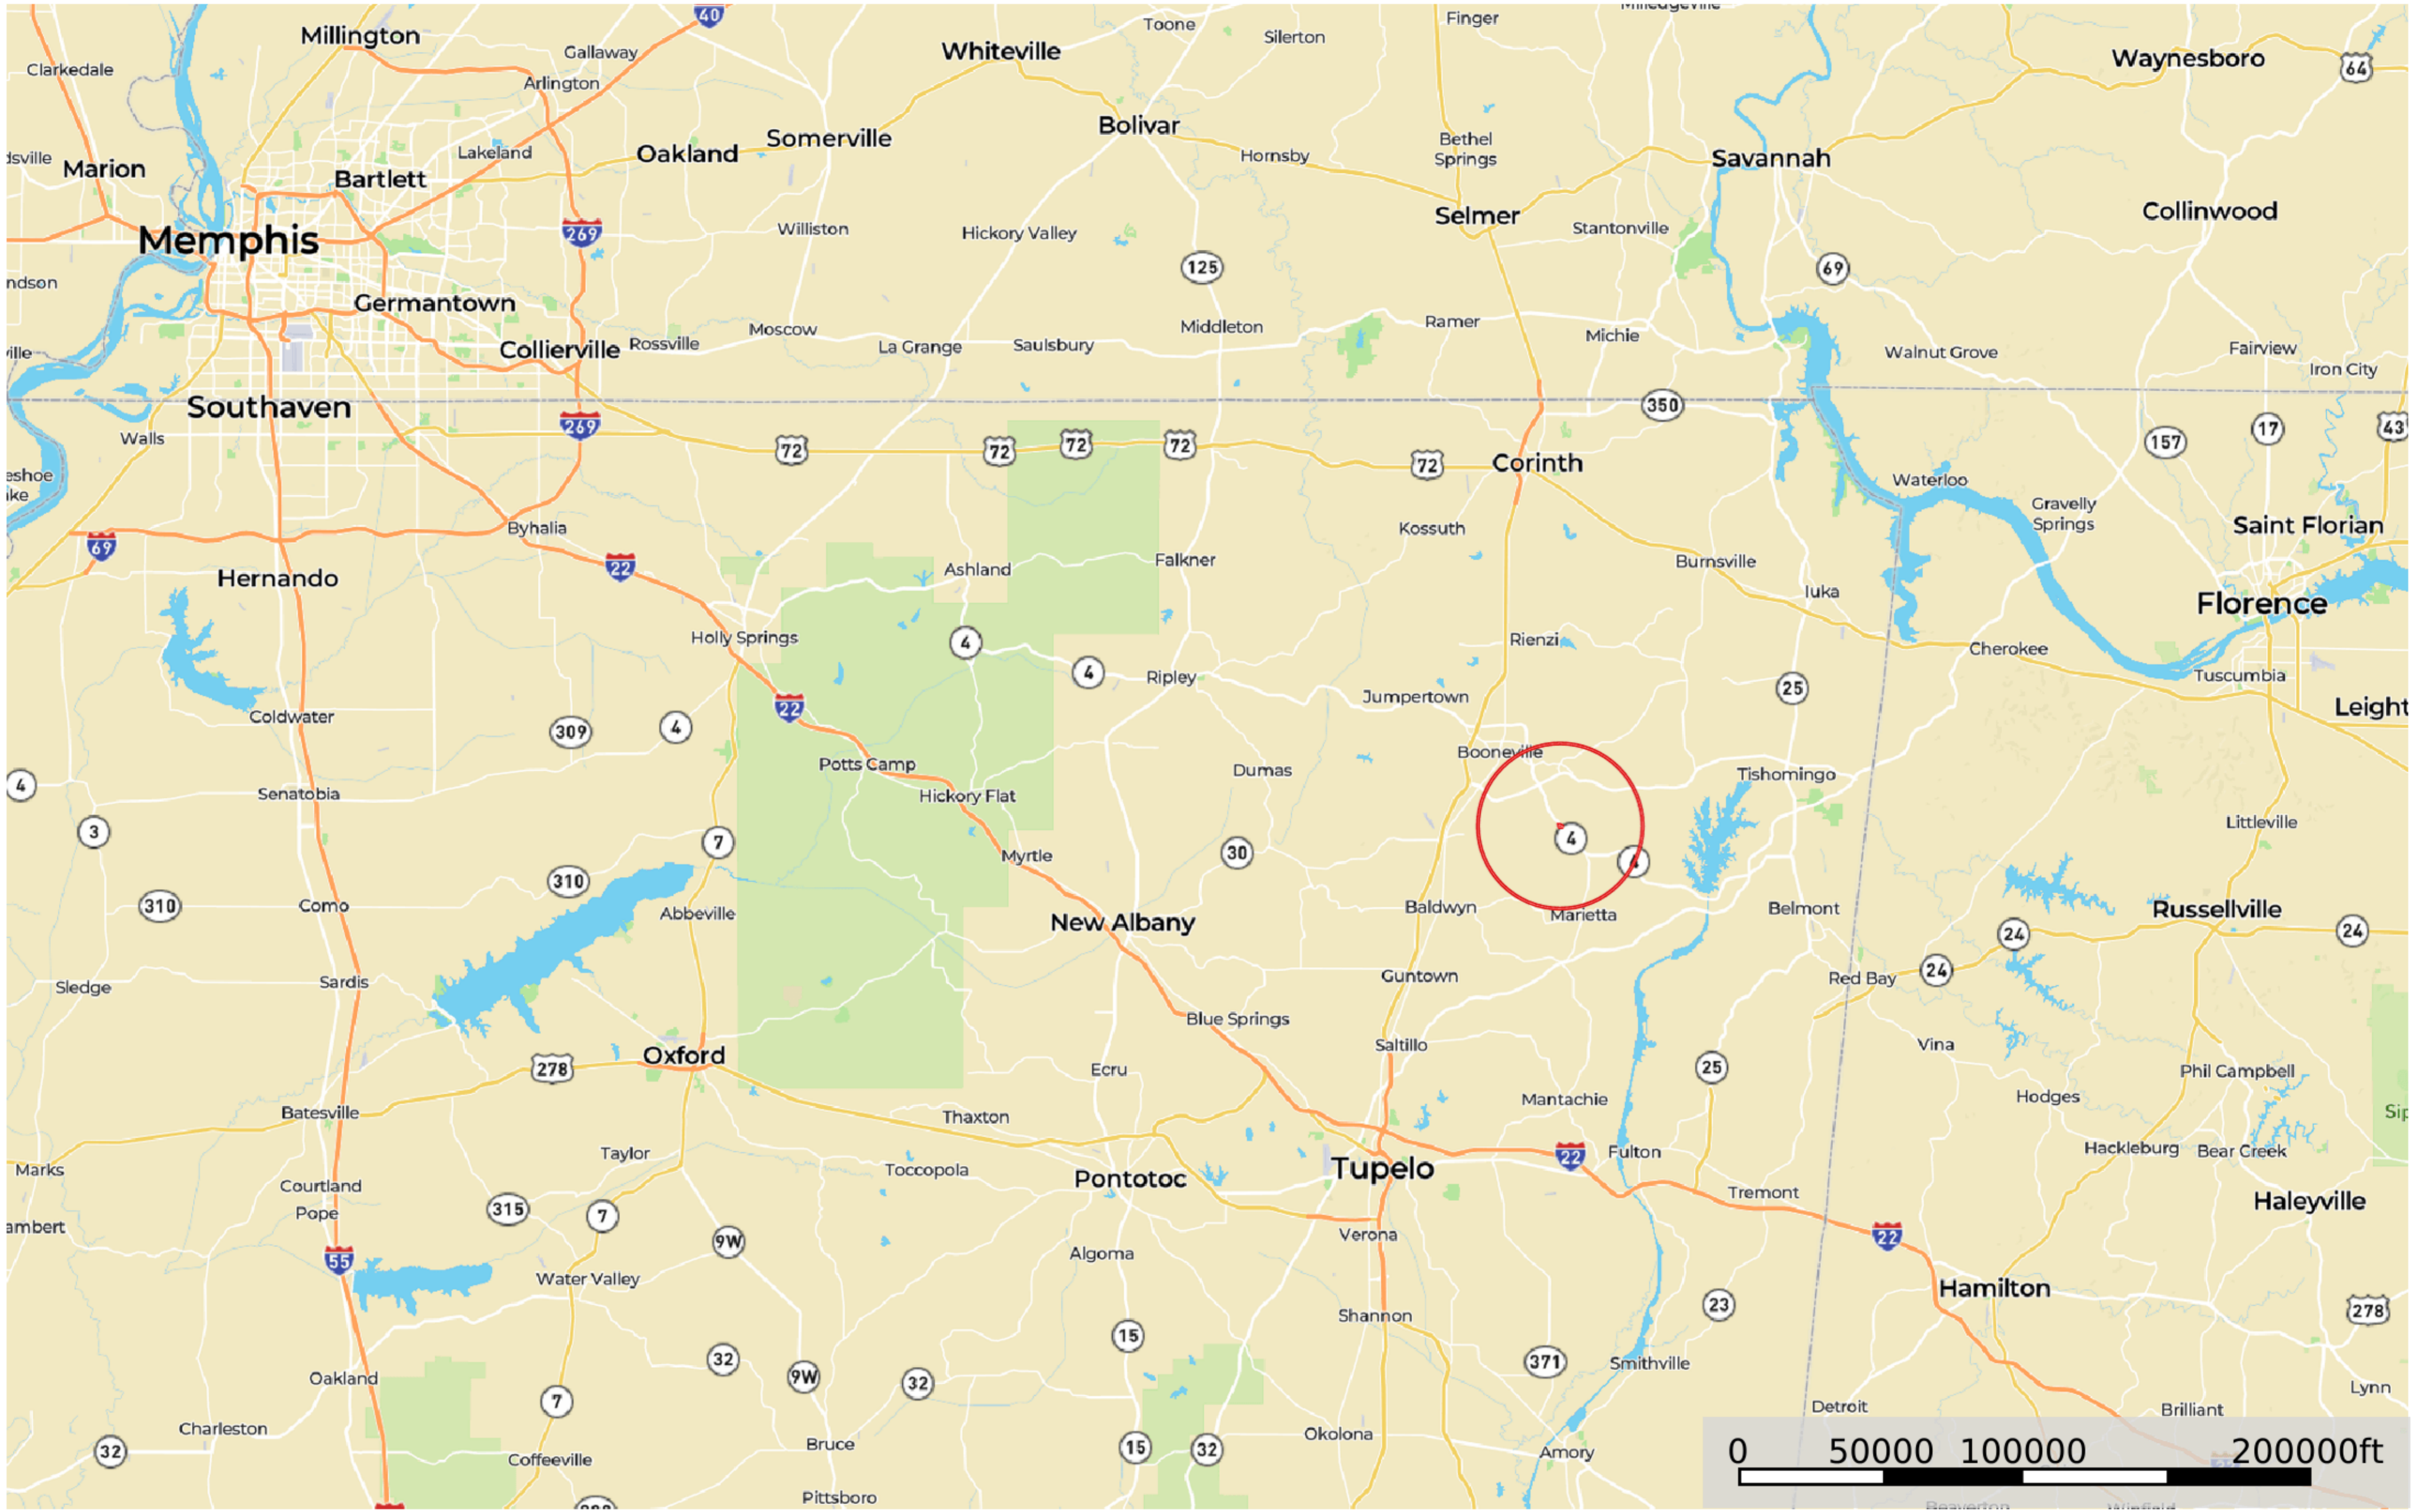

Little Creek Tract A MCH01

Prentiss County, Mississippi, 18 AC +/-

- Pond
- Boundary
- General Location

Youngs Creek NE Tract MCH01 - F

Prentiss County, Mississippi, 33 AC +/-

+/-33 AC (NOT A SURVEY)

 Boundary

Youngs Creek NE Tract MCH01 - F
Prentiss County, Mississippi, 33 AC +/-

+/-33 AC (NOT A SURVEY)

COUNTY RD 3080

COUNTY RD 3080

COUNTY RD 3080

mapbox

Boundary

Youngs Creek NE Tract MCH01 - F
Prentiss County, Mississippi, 33 AC +/-

 Boundary