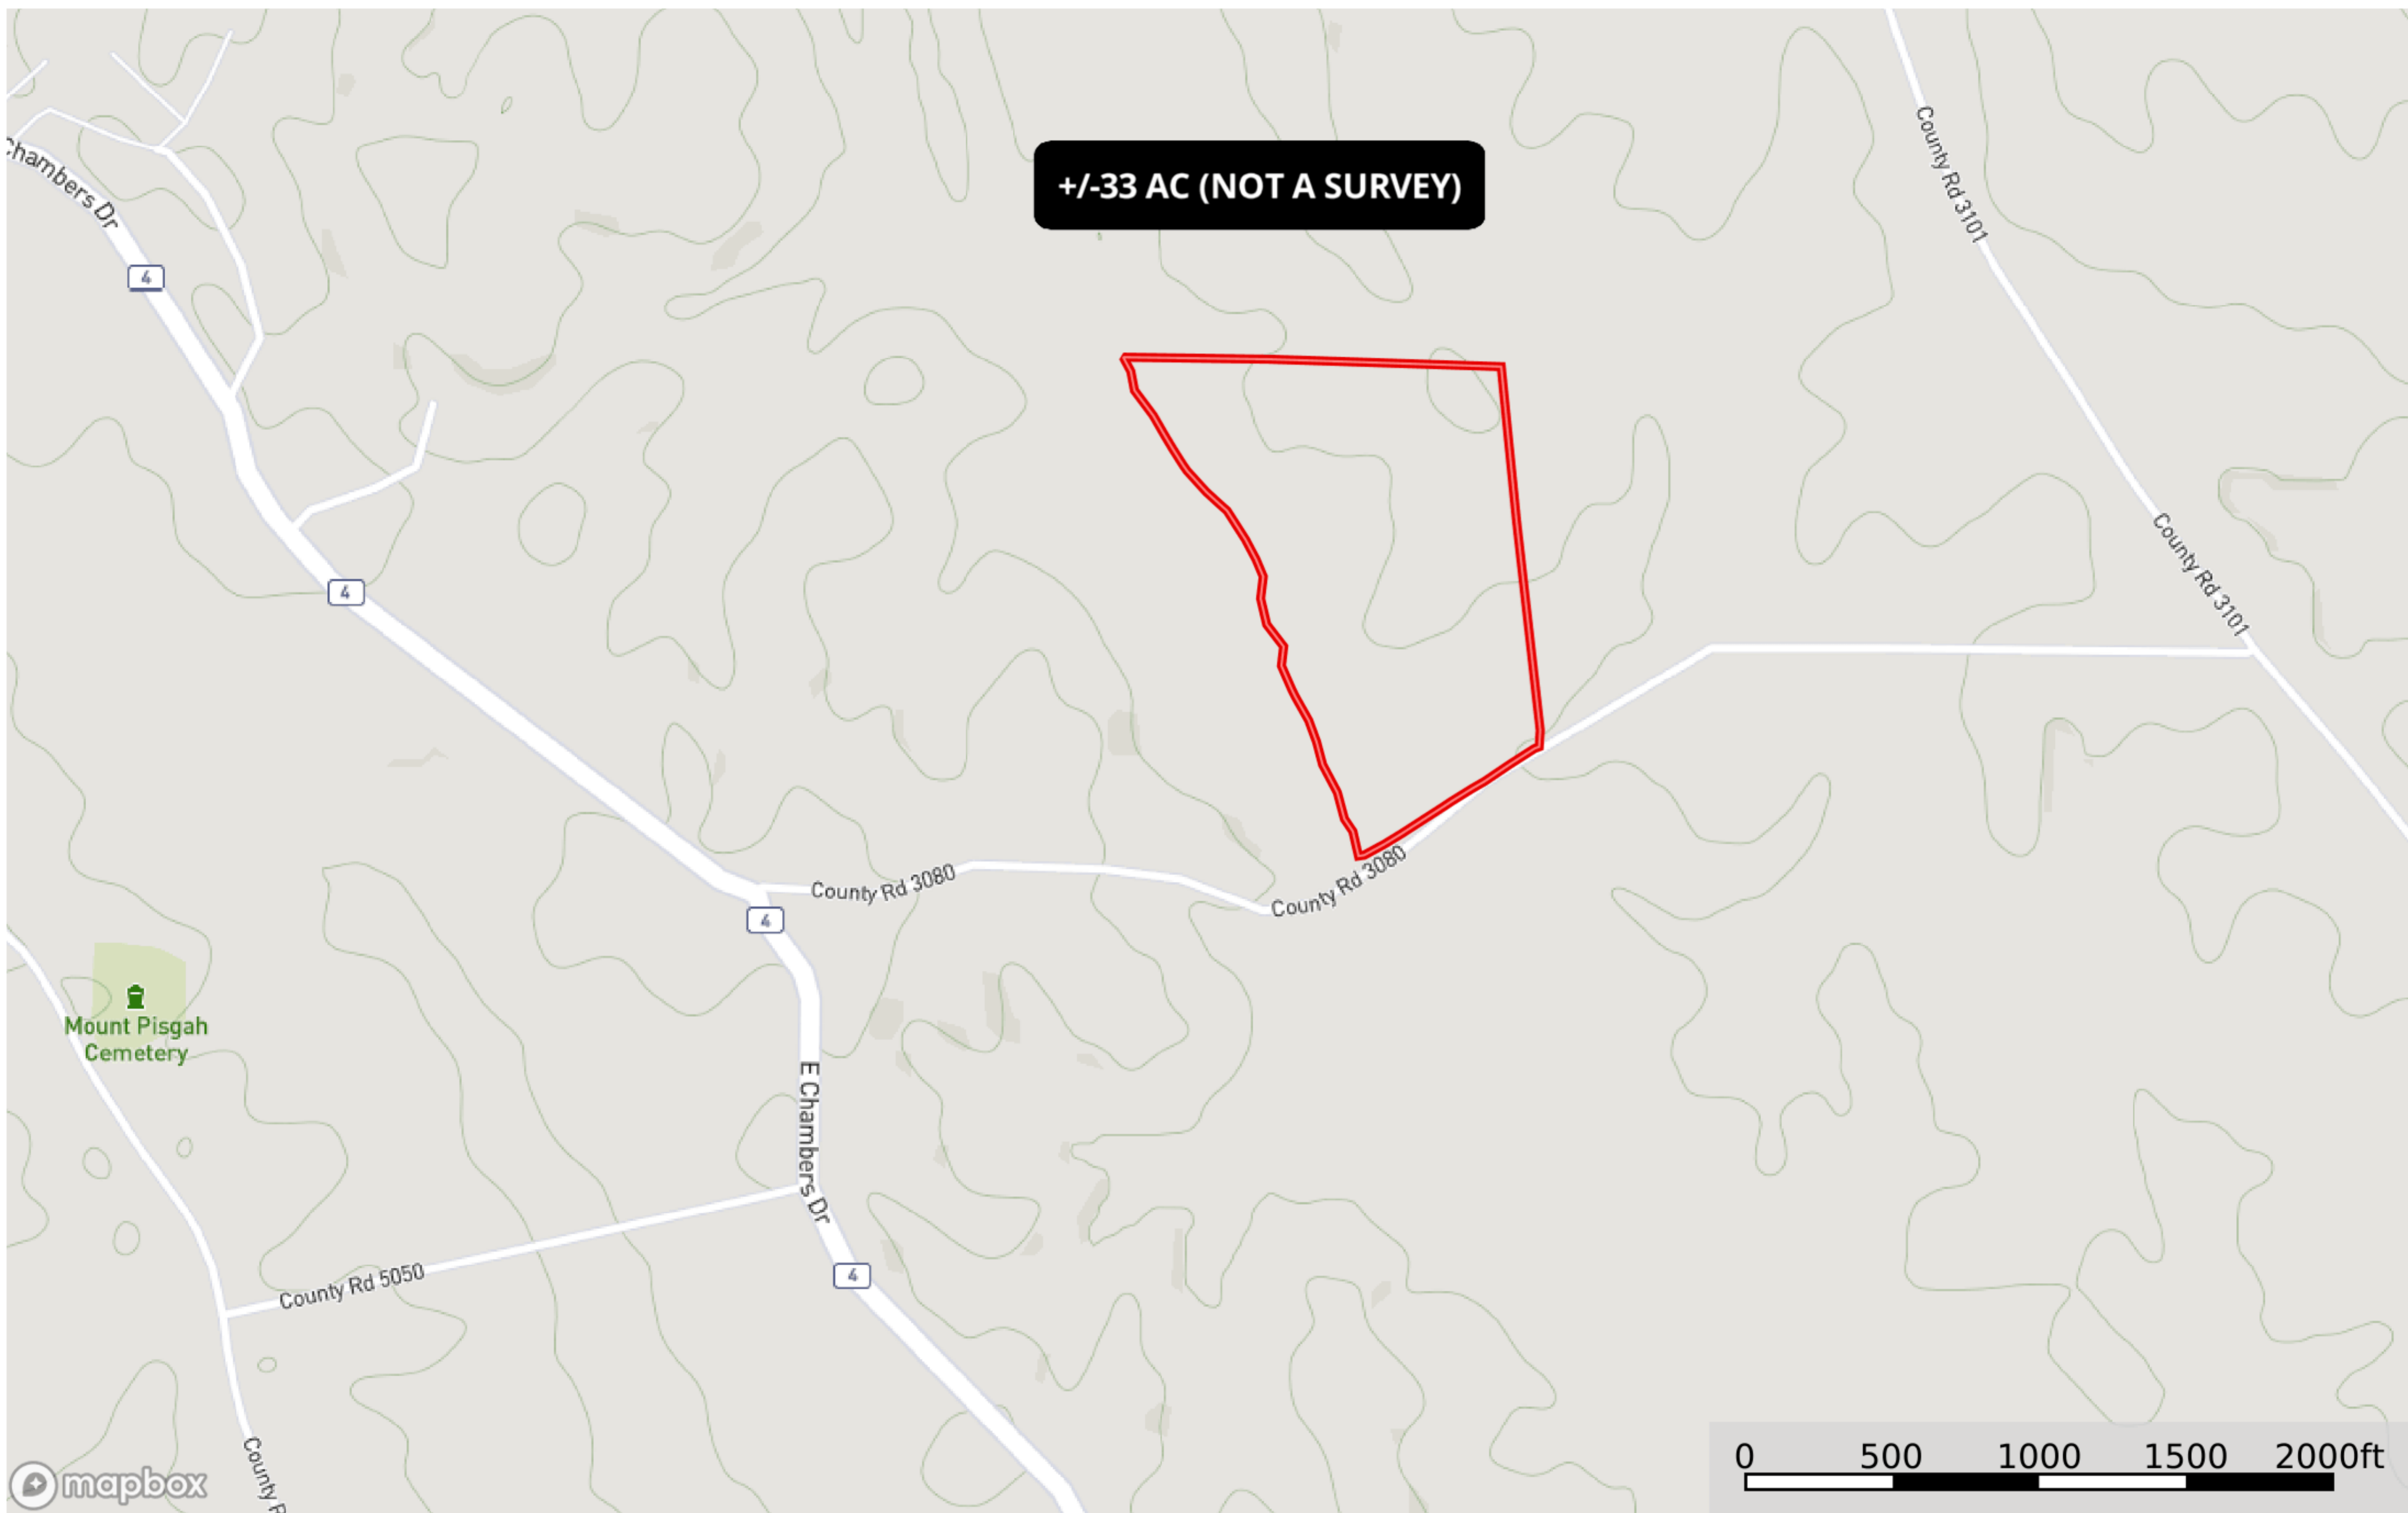

Little Creek Tract A MCH01

Prentiss County, Mississippi, 18 AC +/-

- Pond
- Boundary
- General Location

Youngs Creek NE Tract MCH01 - F

Prentiss County, Mississippi, 33 AC +/-

+/-33 AC (NOT A SURVEY)

 Boundary

Youngs Creek NE Tract MCH01 - F
Prentiss County, Mississippi, 33 AC +/-

+/-33 AC (NOT A SURVEY)

COUNTY RD 3080

COUNTY RD 3080

COUNTY RD 3080

mapbox

Boundary

Youngs Creek NE Tract MCH01 - F
Prentiss County, Mississippi, 33 AC +/-

 Boundary