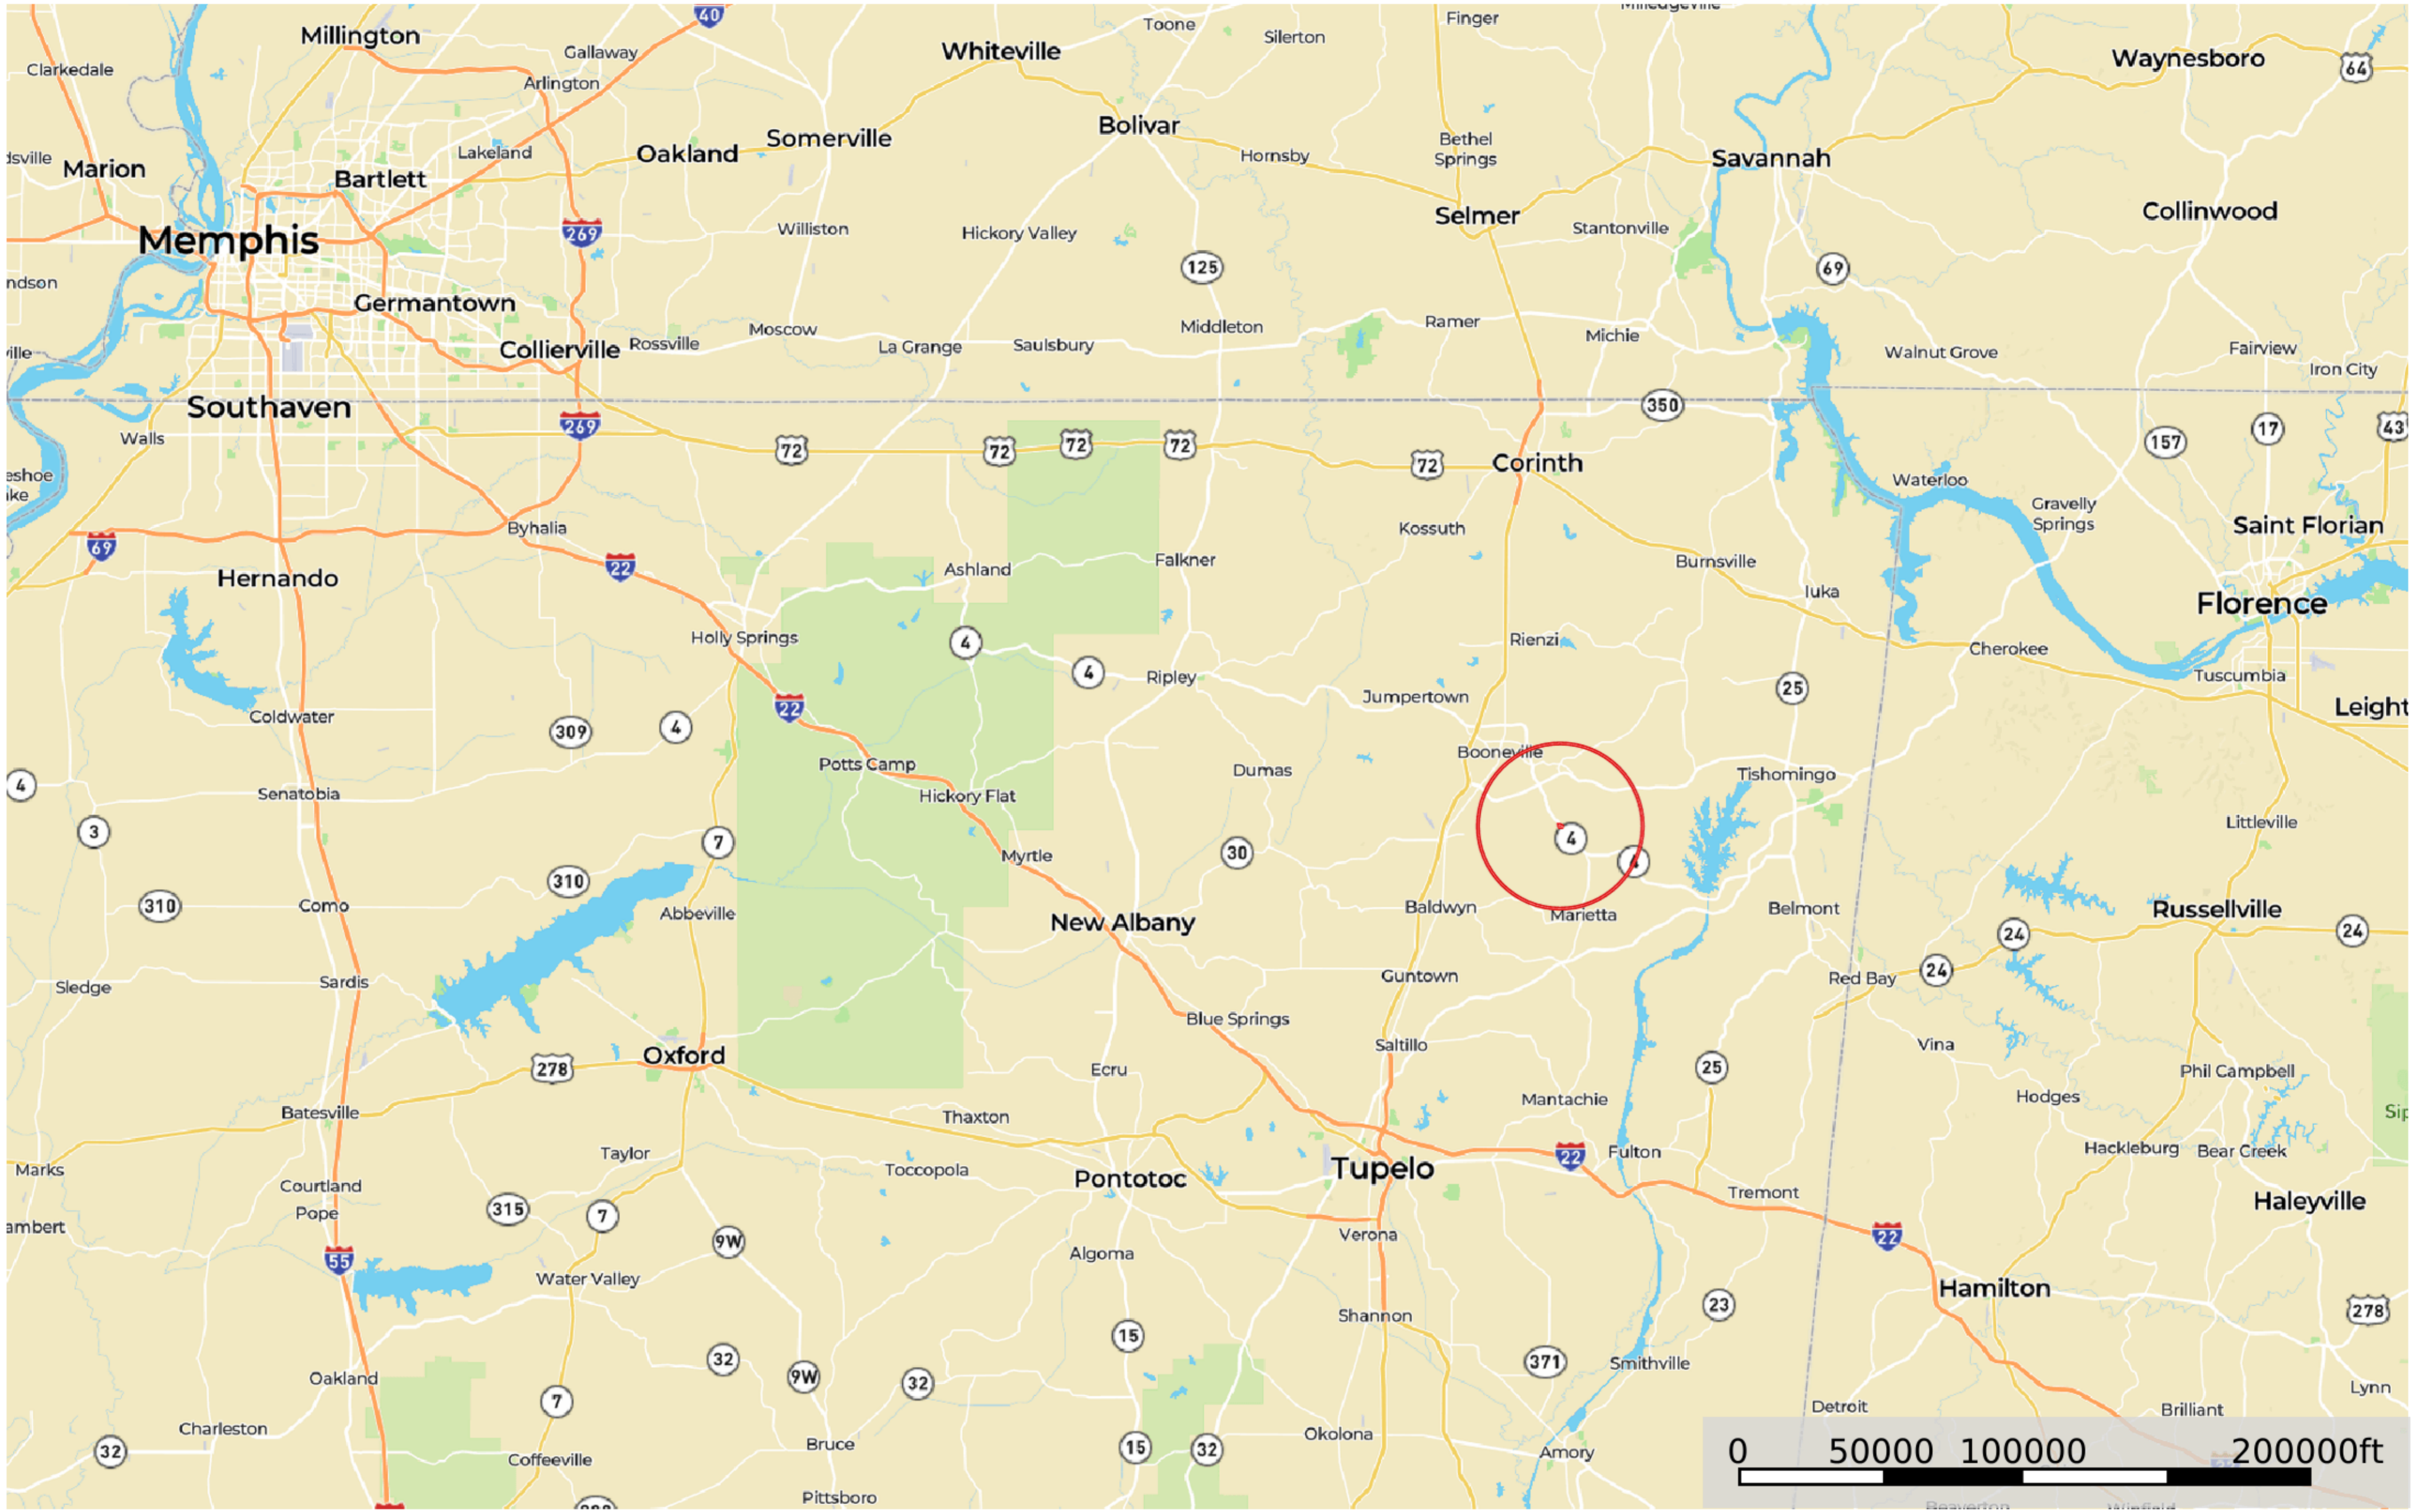

Little Creek Tract A MCH01

Prentiss County, Mississippi, 18 AC +/-

- Pond
- Boundary
- General Location

Youngs Creek NW Tract MCH01 - E

Prentiss County, Mississippi, 26 AC +/-

 Boundary

Youngs Creek NW Tract MCH01 - E
Prentiss County, Mississippi, 26 AC +/-

+/-26 AC (NOT A SURVEY)

COUNTY RD 3080

COUNTY RD 3080

COUNTY RD 3080

COUNTY RD 3080

COUNTY RD 3080

0 200 400 600 800ft

mapbox

Boundary

Youngs Creek NW Tract MCH01 - E
Prentiss County, Mississippi, 26 AC +/-

mapbox

Boundary