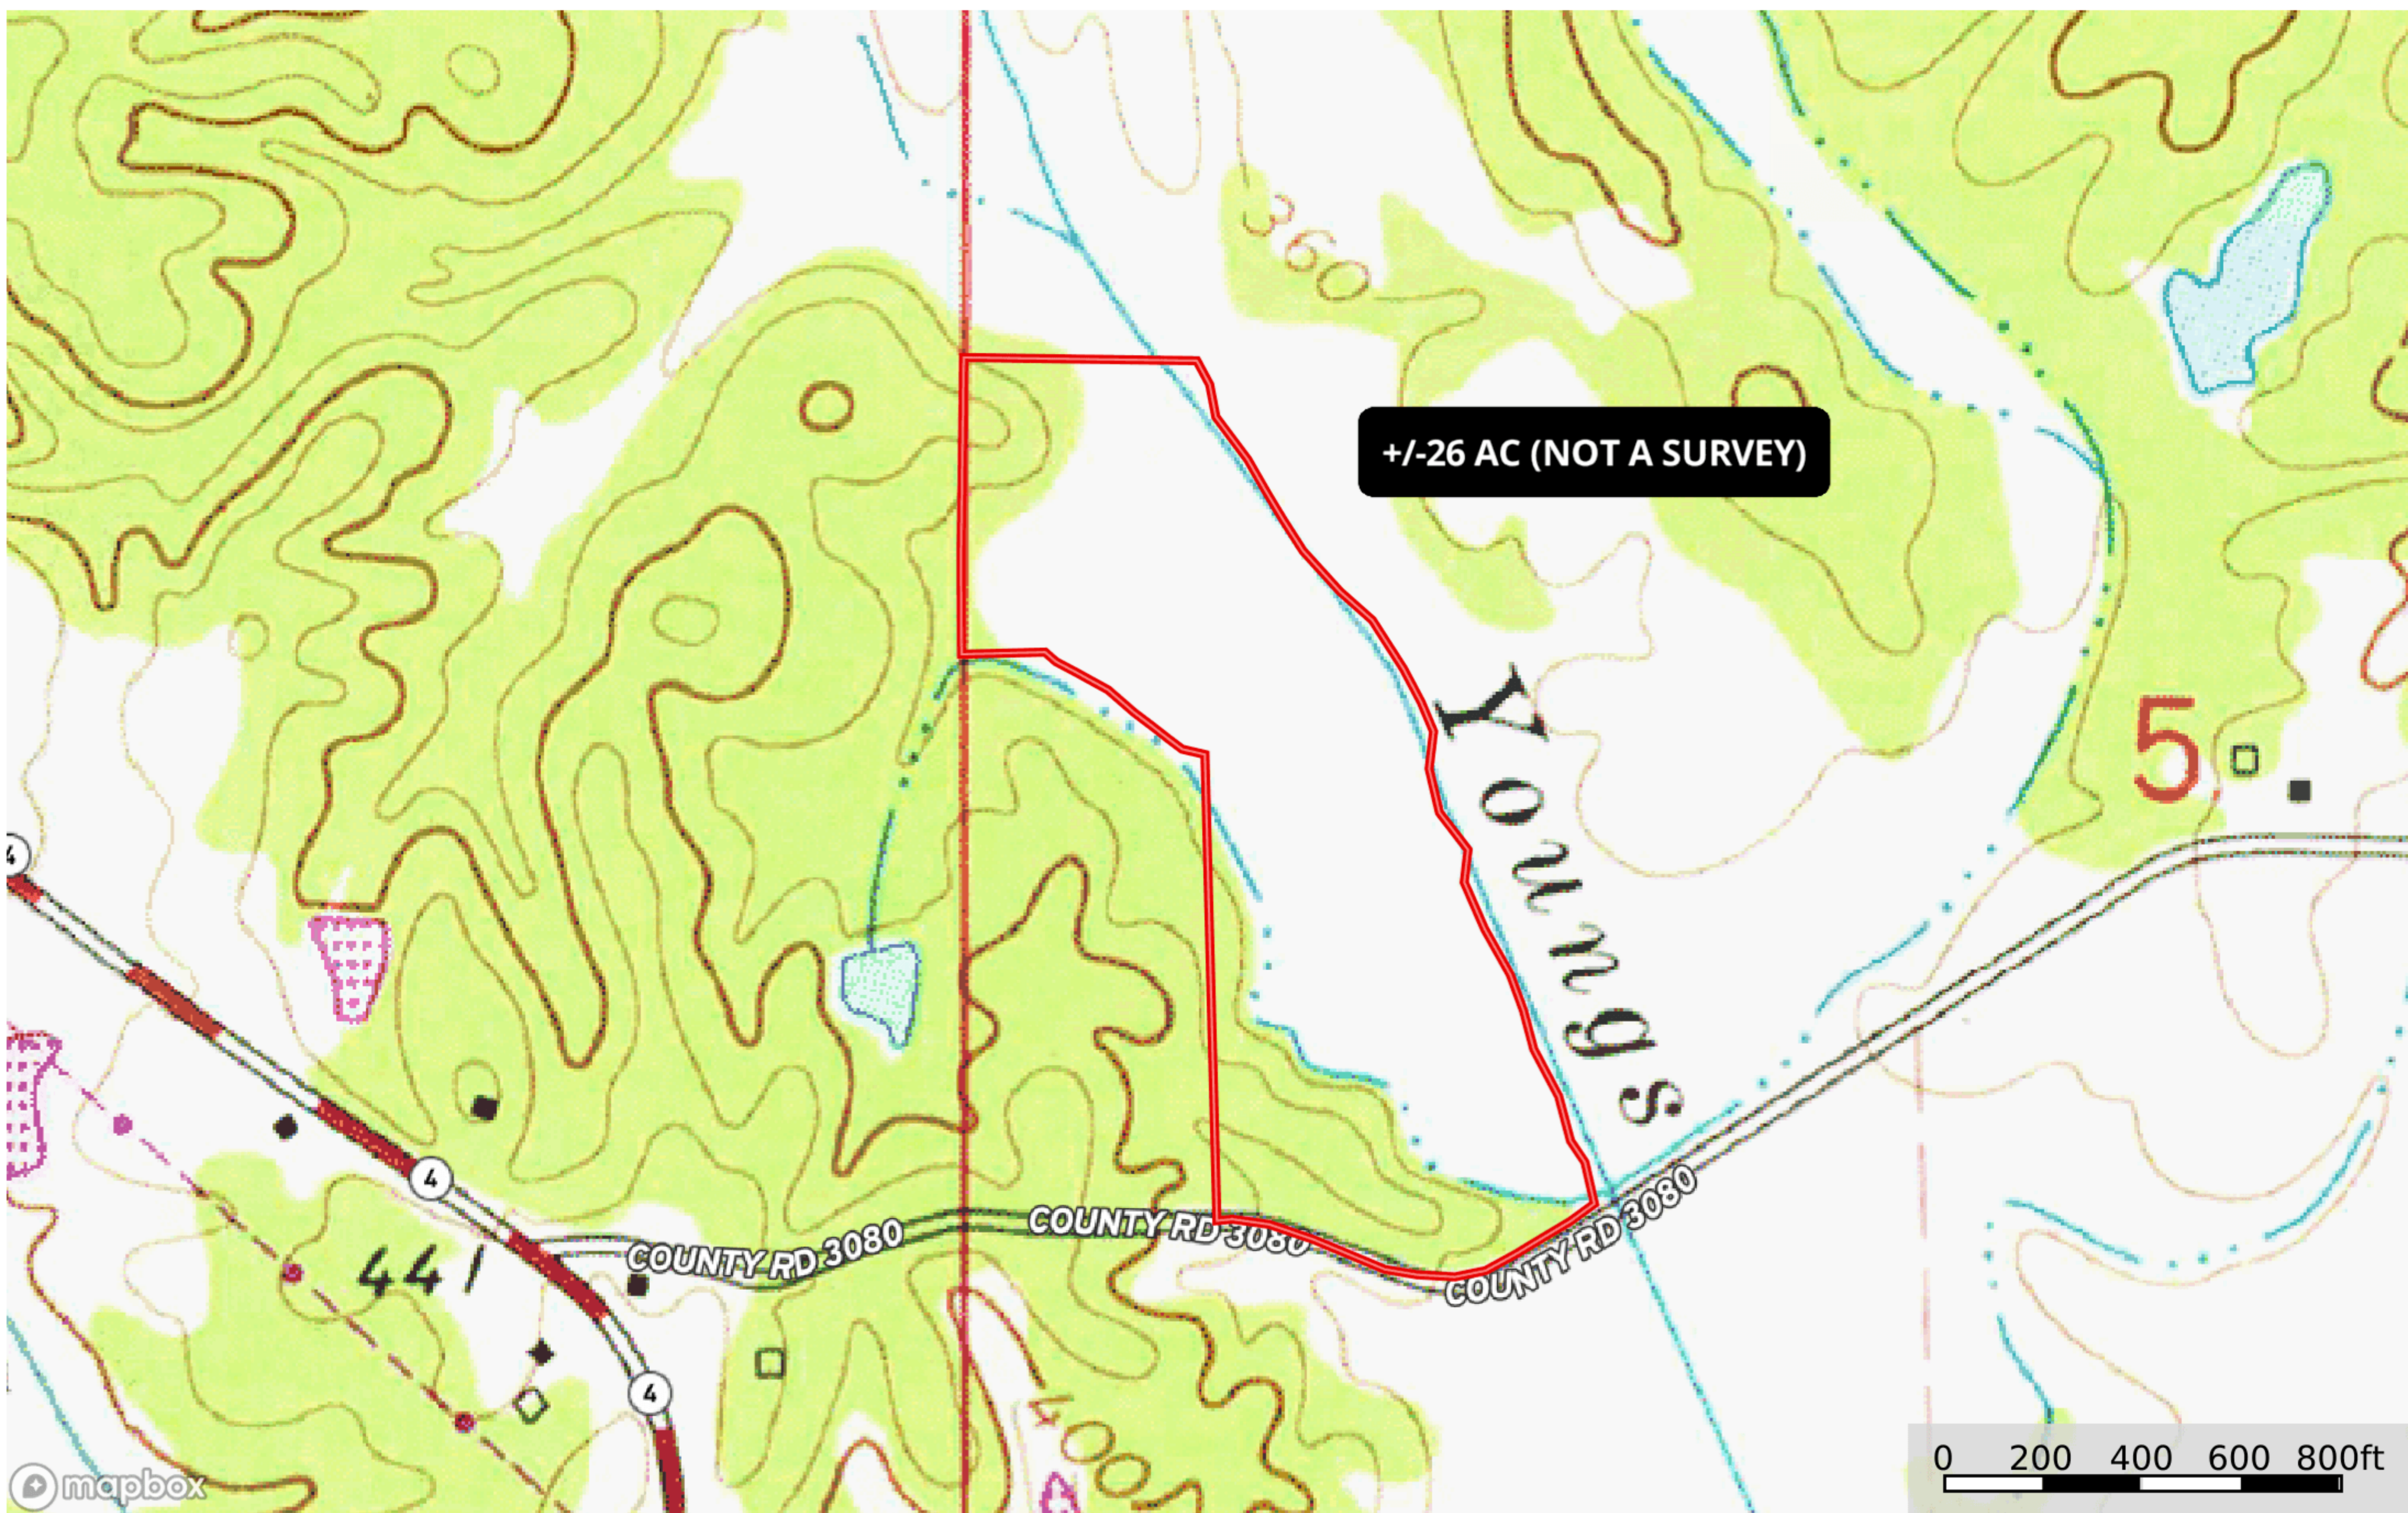

Youngs Creek NW Tract MCH01 - E
Prentiss County, Mississippi, 26 AC +/-

mapbox

Boundary