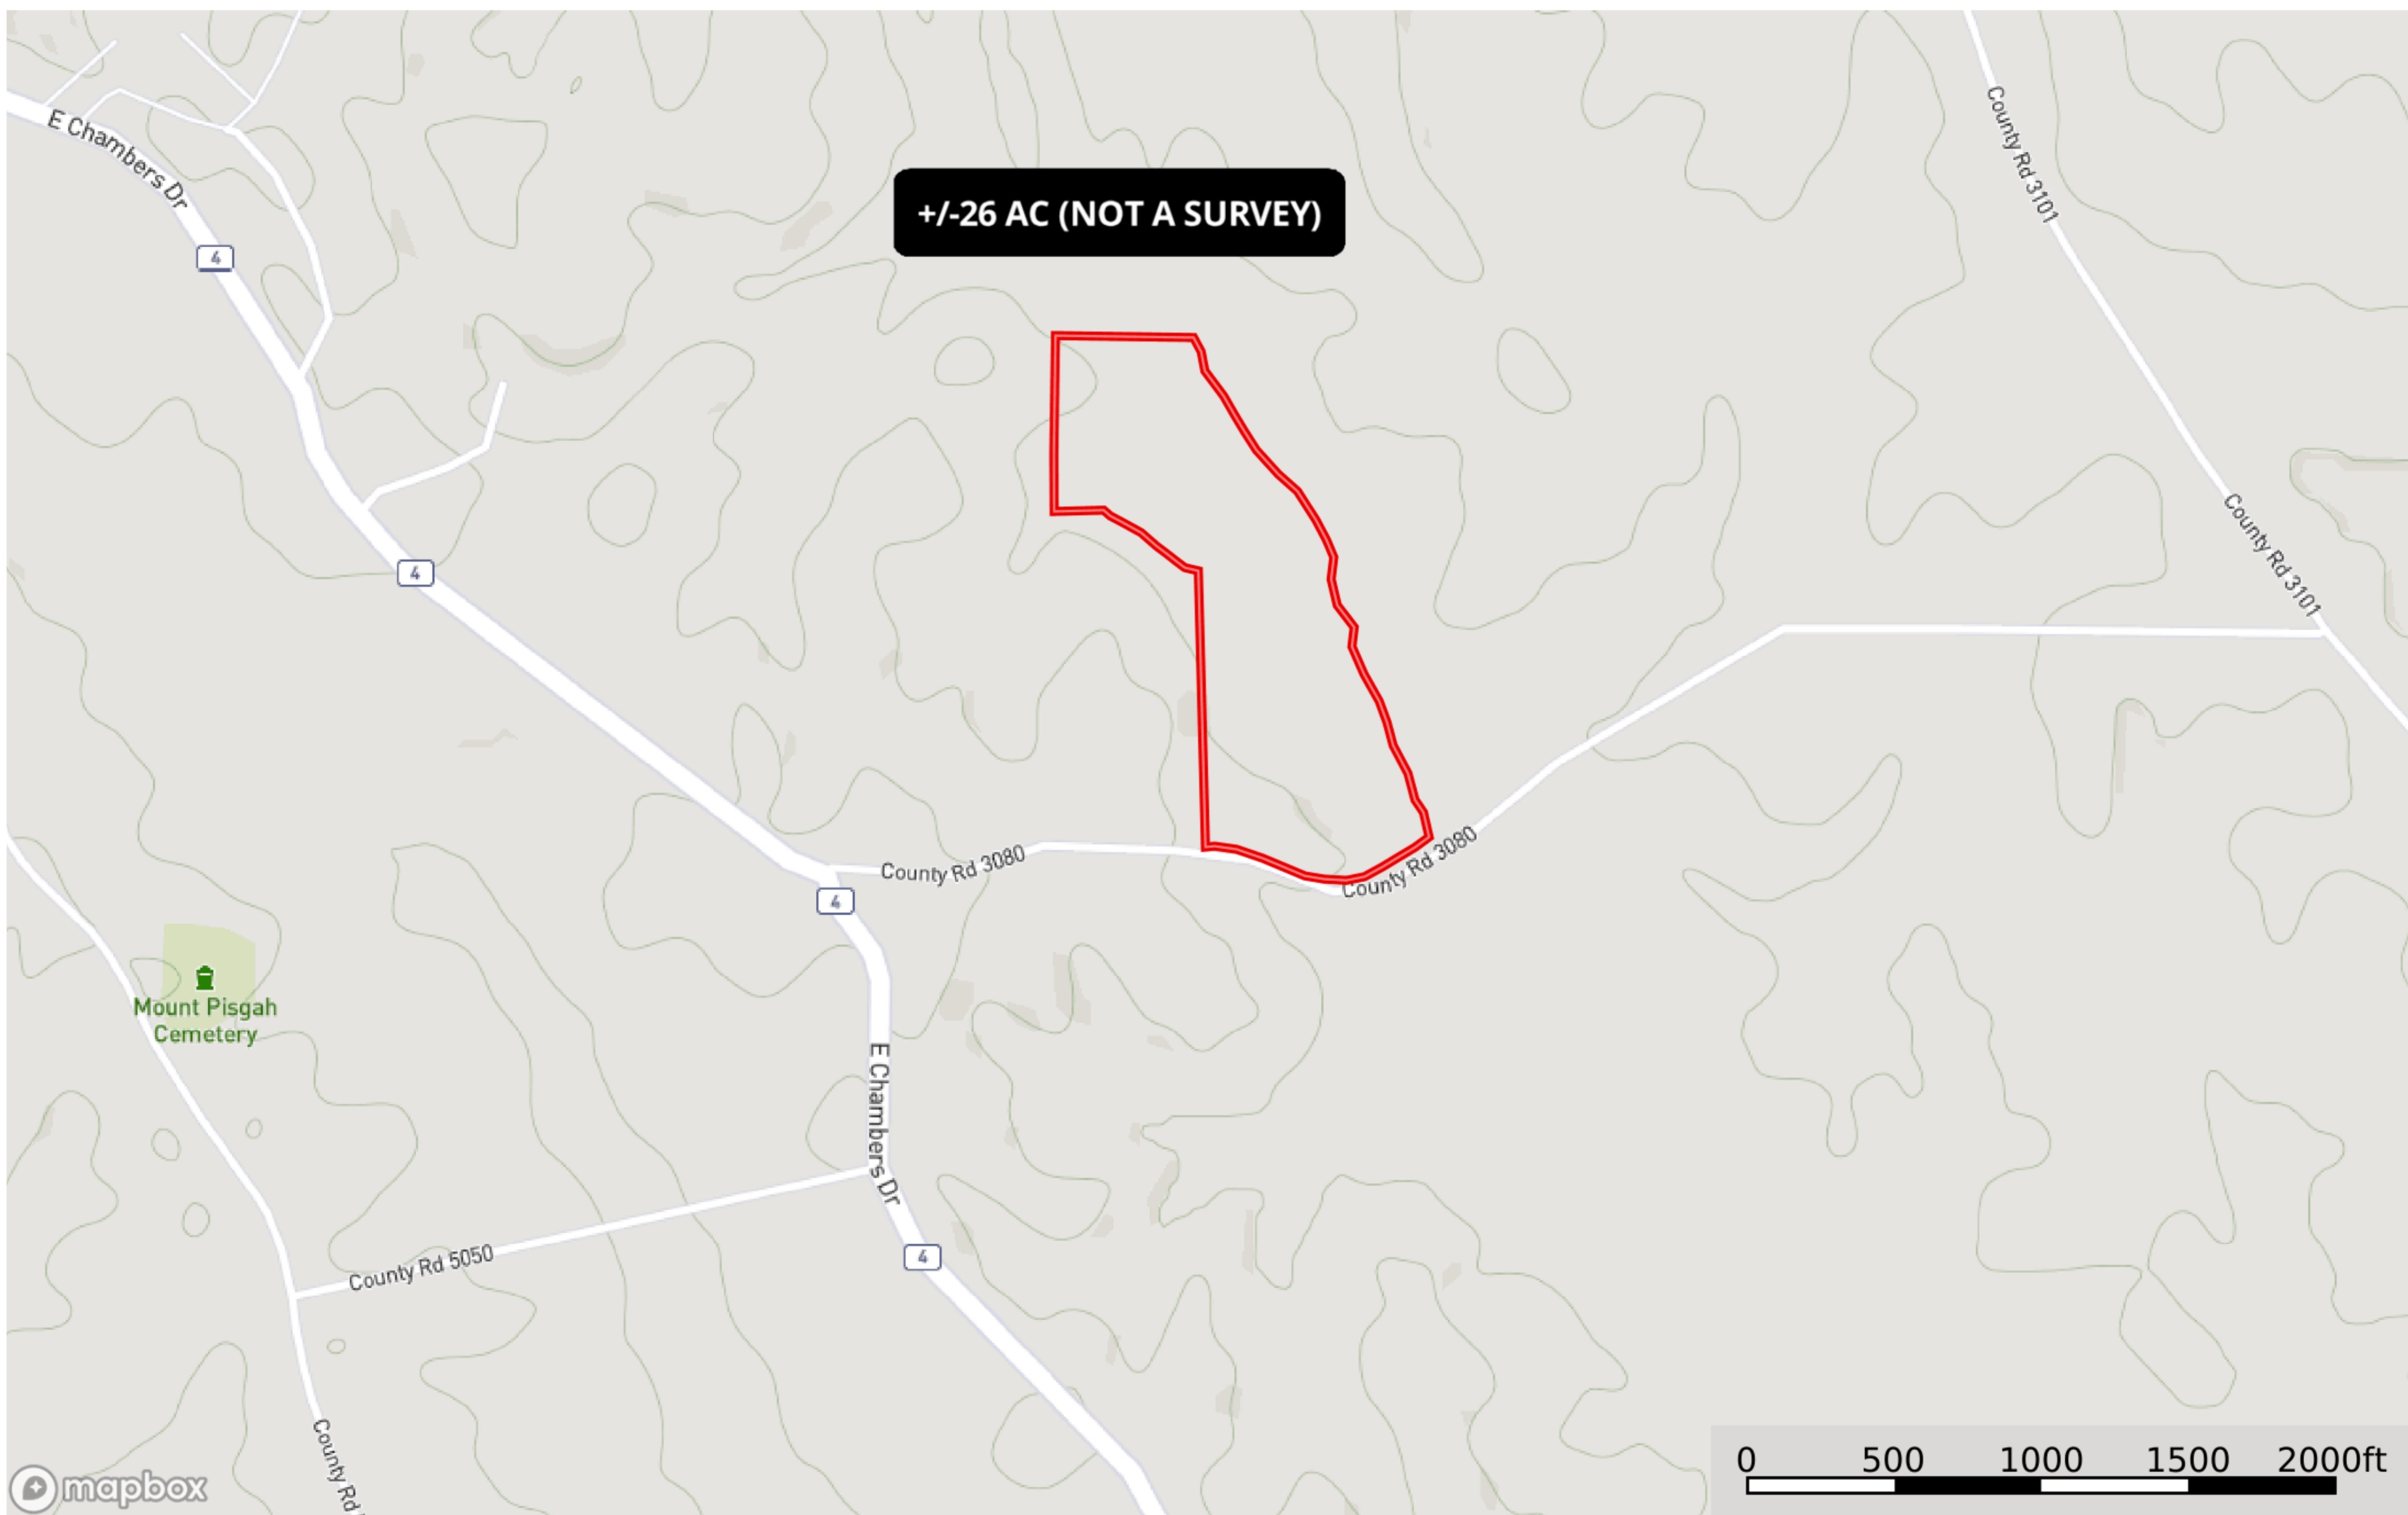

Little Creek Tract A MCH01

Prentiss County, Mississippi, 18 AC +/-

- Pond
- Boundary
- General Location

Youngs Creek NW Tract MCH01 - E

Prentiss County, Mississippi, 26 AC +/-

 Boundary

Youngs Creek NW Tract MCH01 - E
Prentiss County, Mississippi, 26 AC +/-

+/-26 AC (NOT A SURVEY)

COUNTY RD 3080

COUNTY RD 3080

COUNTY RD 3080

COUNTY RD 3080

COUNTY RD 3080

0 200 400 600 800ft

mapbox

Boundary

Youngs Creek NW Tract MCH01 - E
Prentiss County, Mississippi, 26 AC +/-

mapbox

Boundary