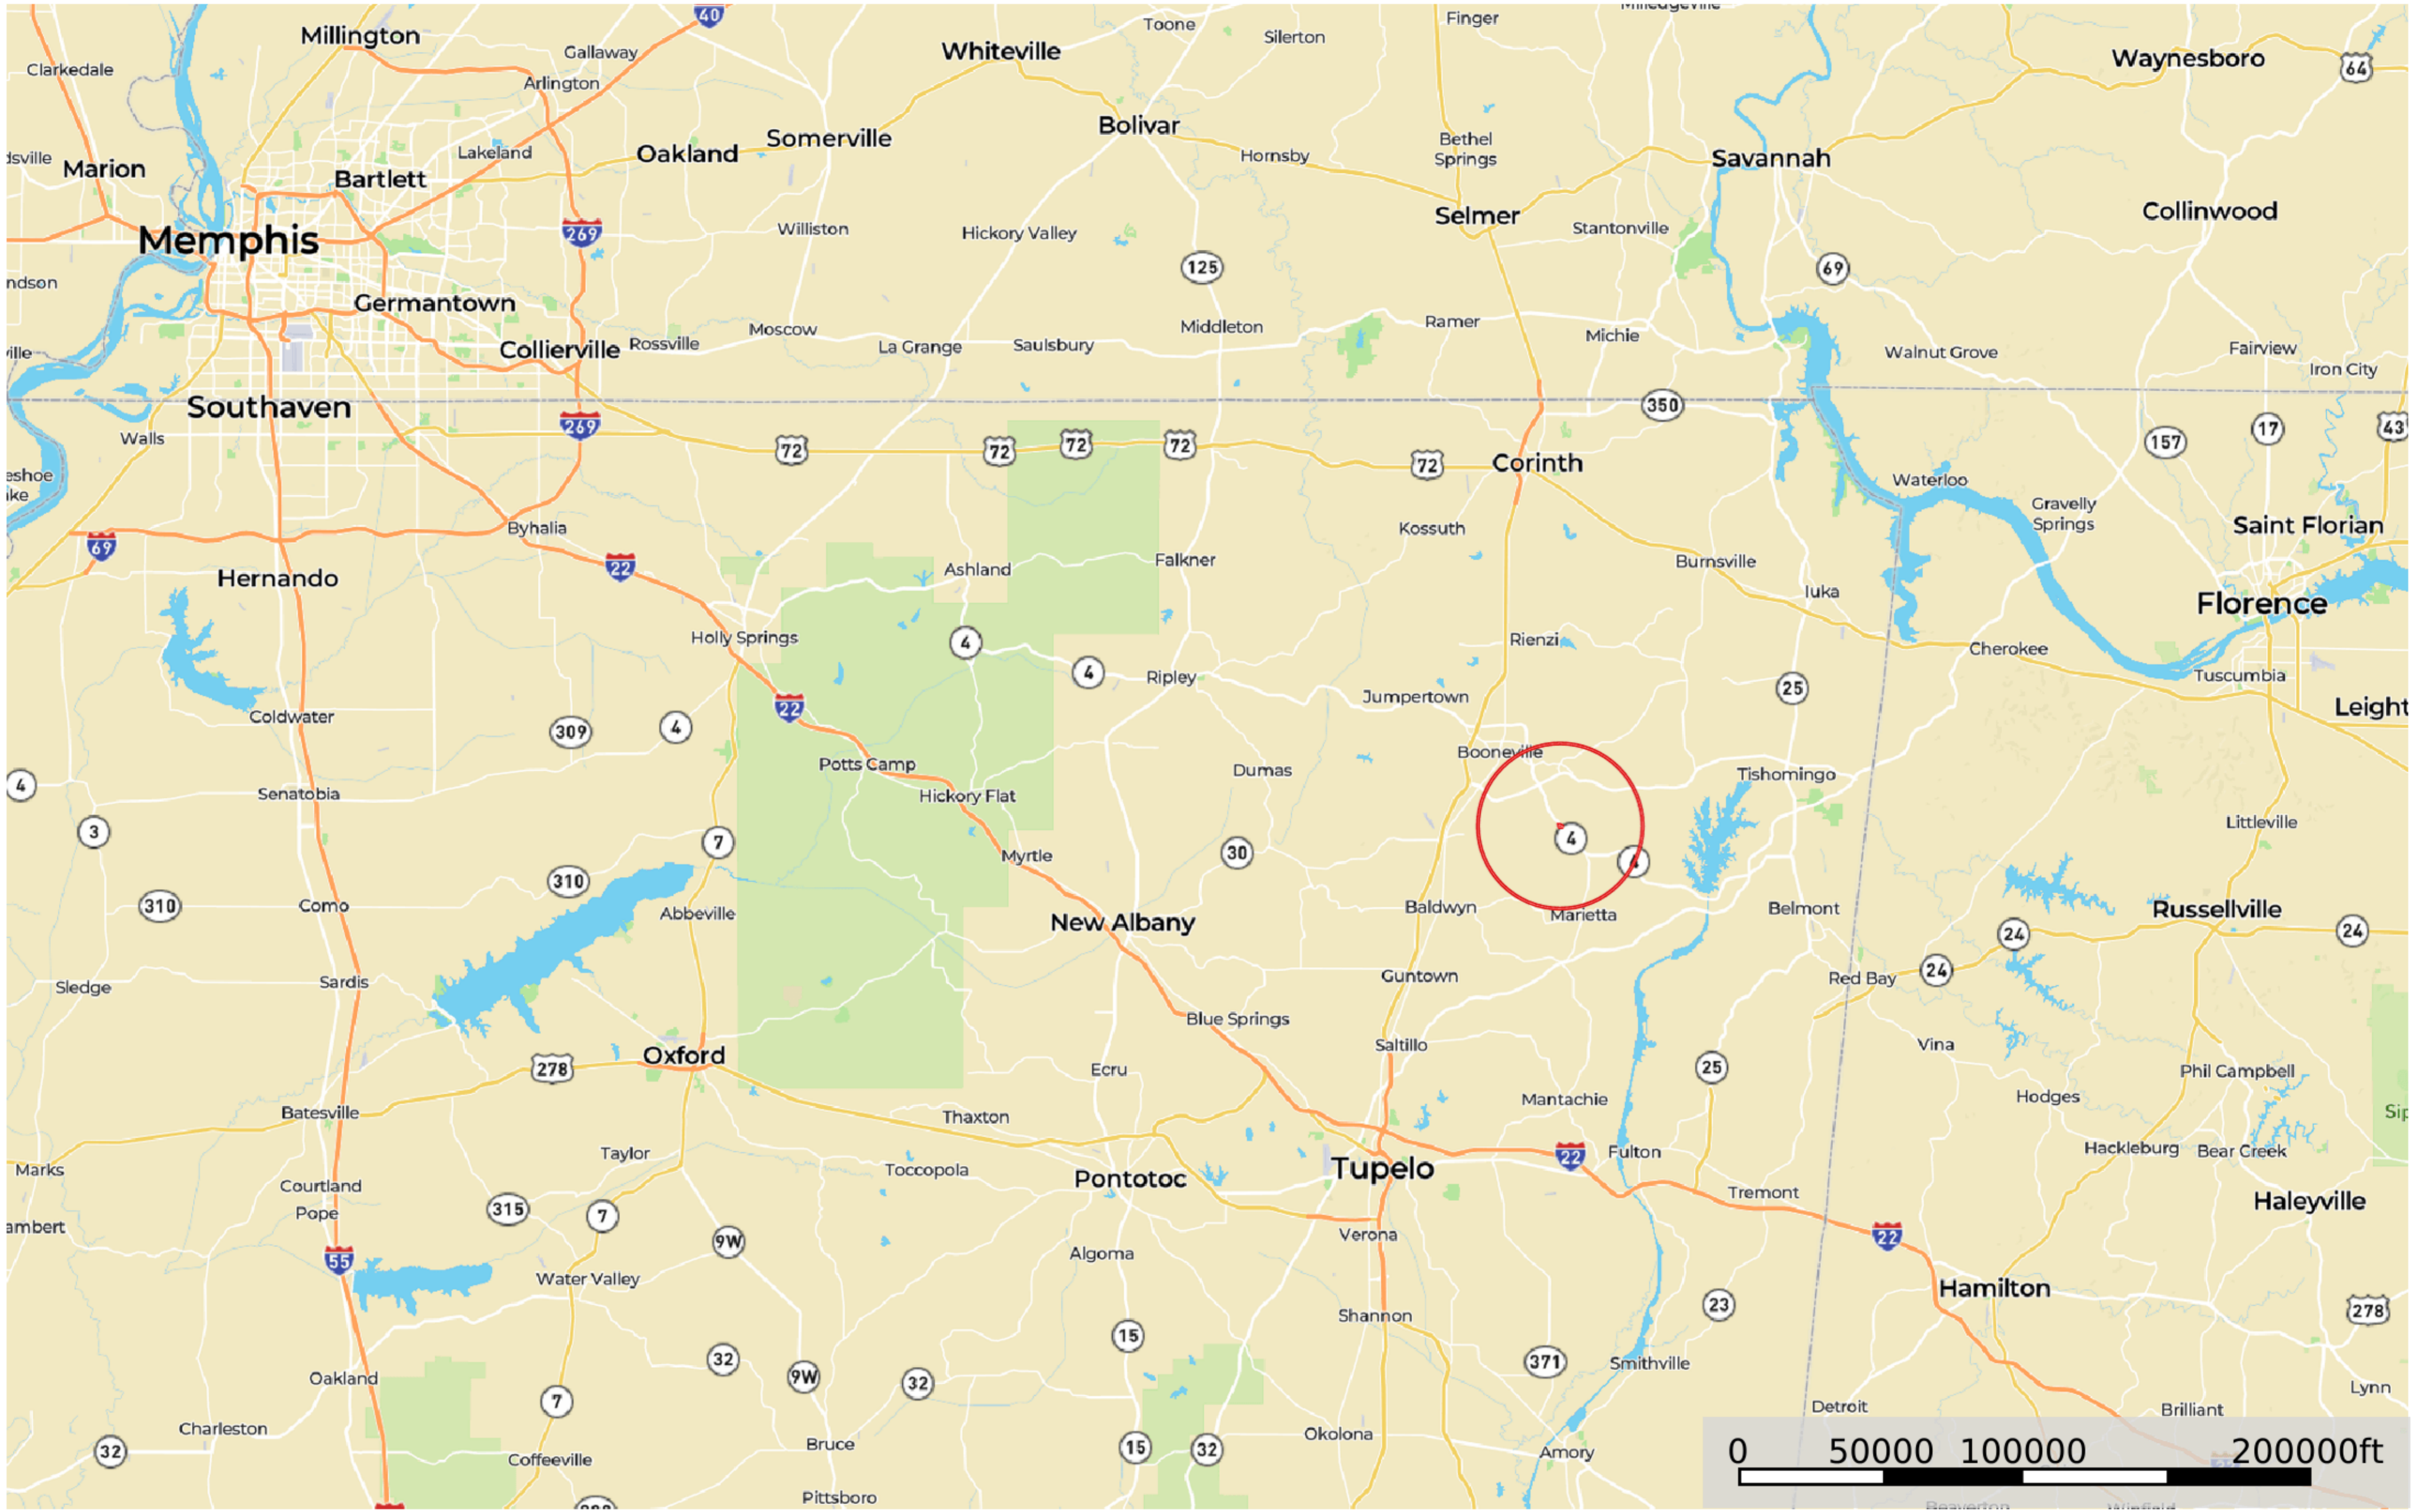

Little Creek Tract A MCH01

Prentiss County, Mississippi, 18 AC +/-

- Pond
- Boundary
- General Location

Hardwood Hat Tract MCH01 - D

Prentiss County, Mississippi, 14 AC +/-

 Boundary

Hardwood Hat Tract MCH01 - D
Prentiss County, Mississippi, 14 AC +/-

 Boundary

Hardwood Hat Tract MCH01 - D
Prentiss County, Mississippi, 14 AC +/-

 Boundary