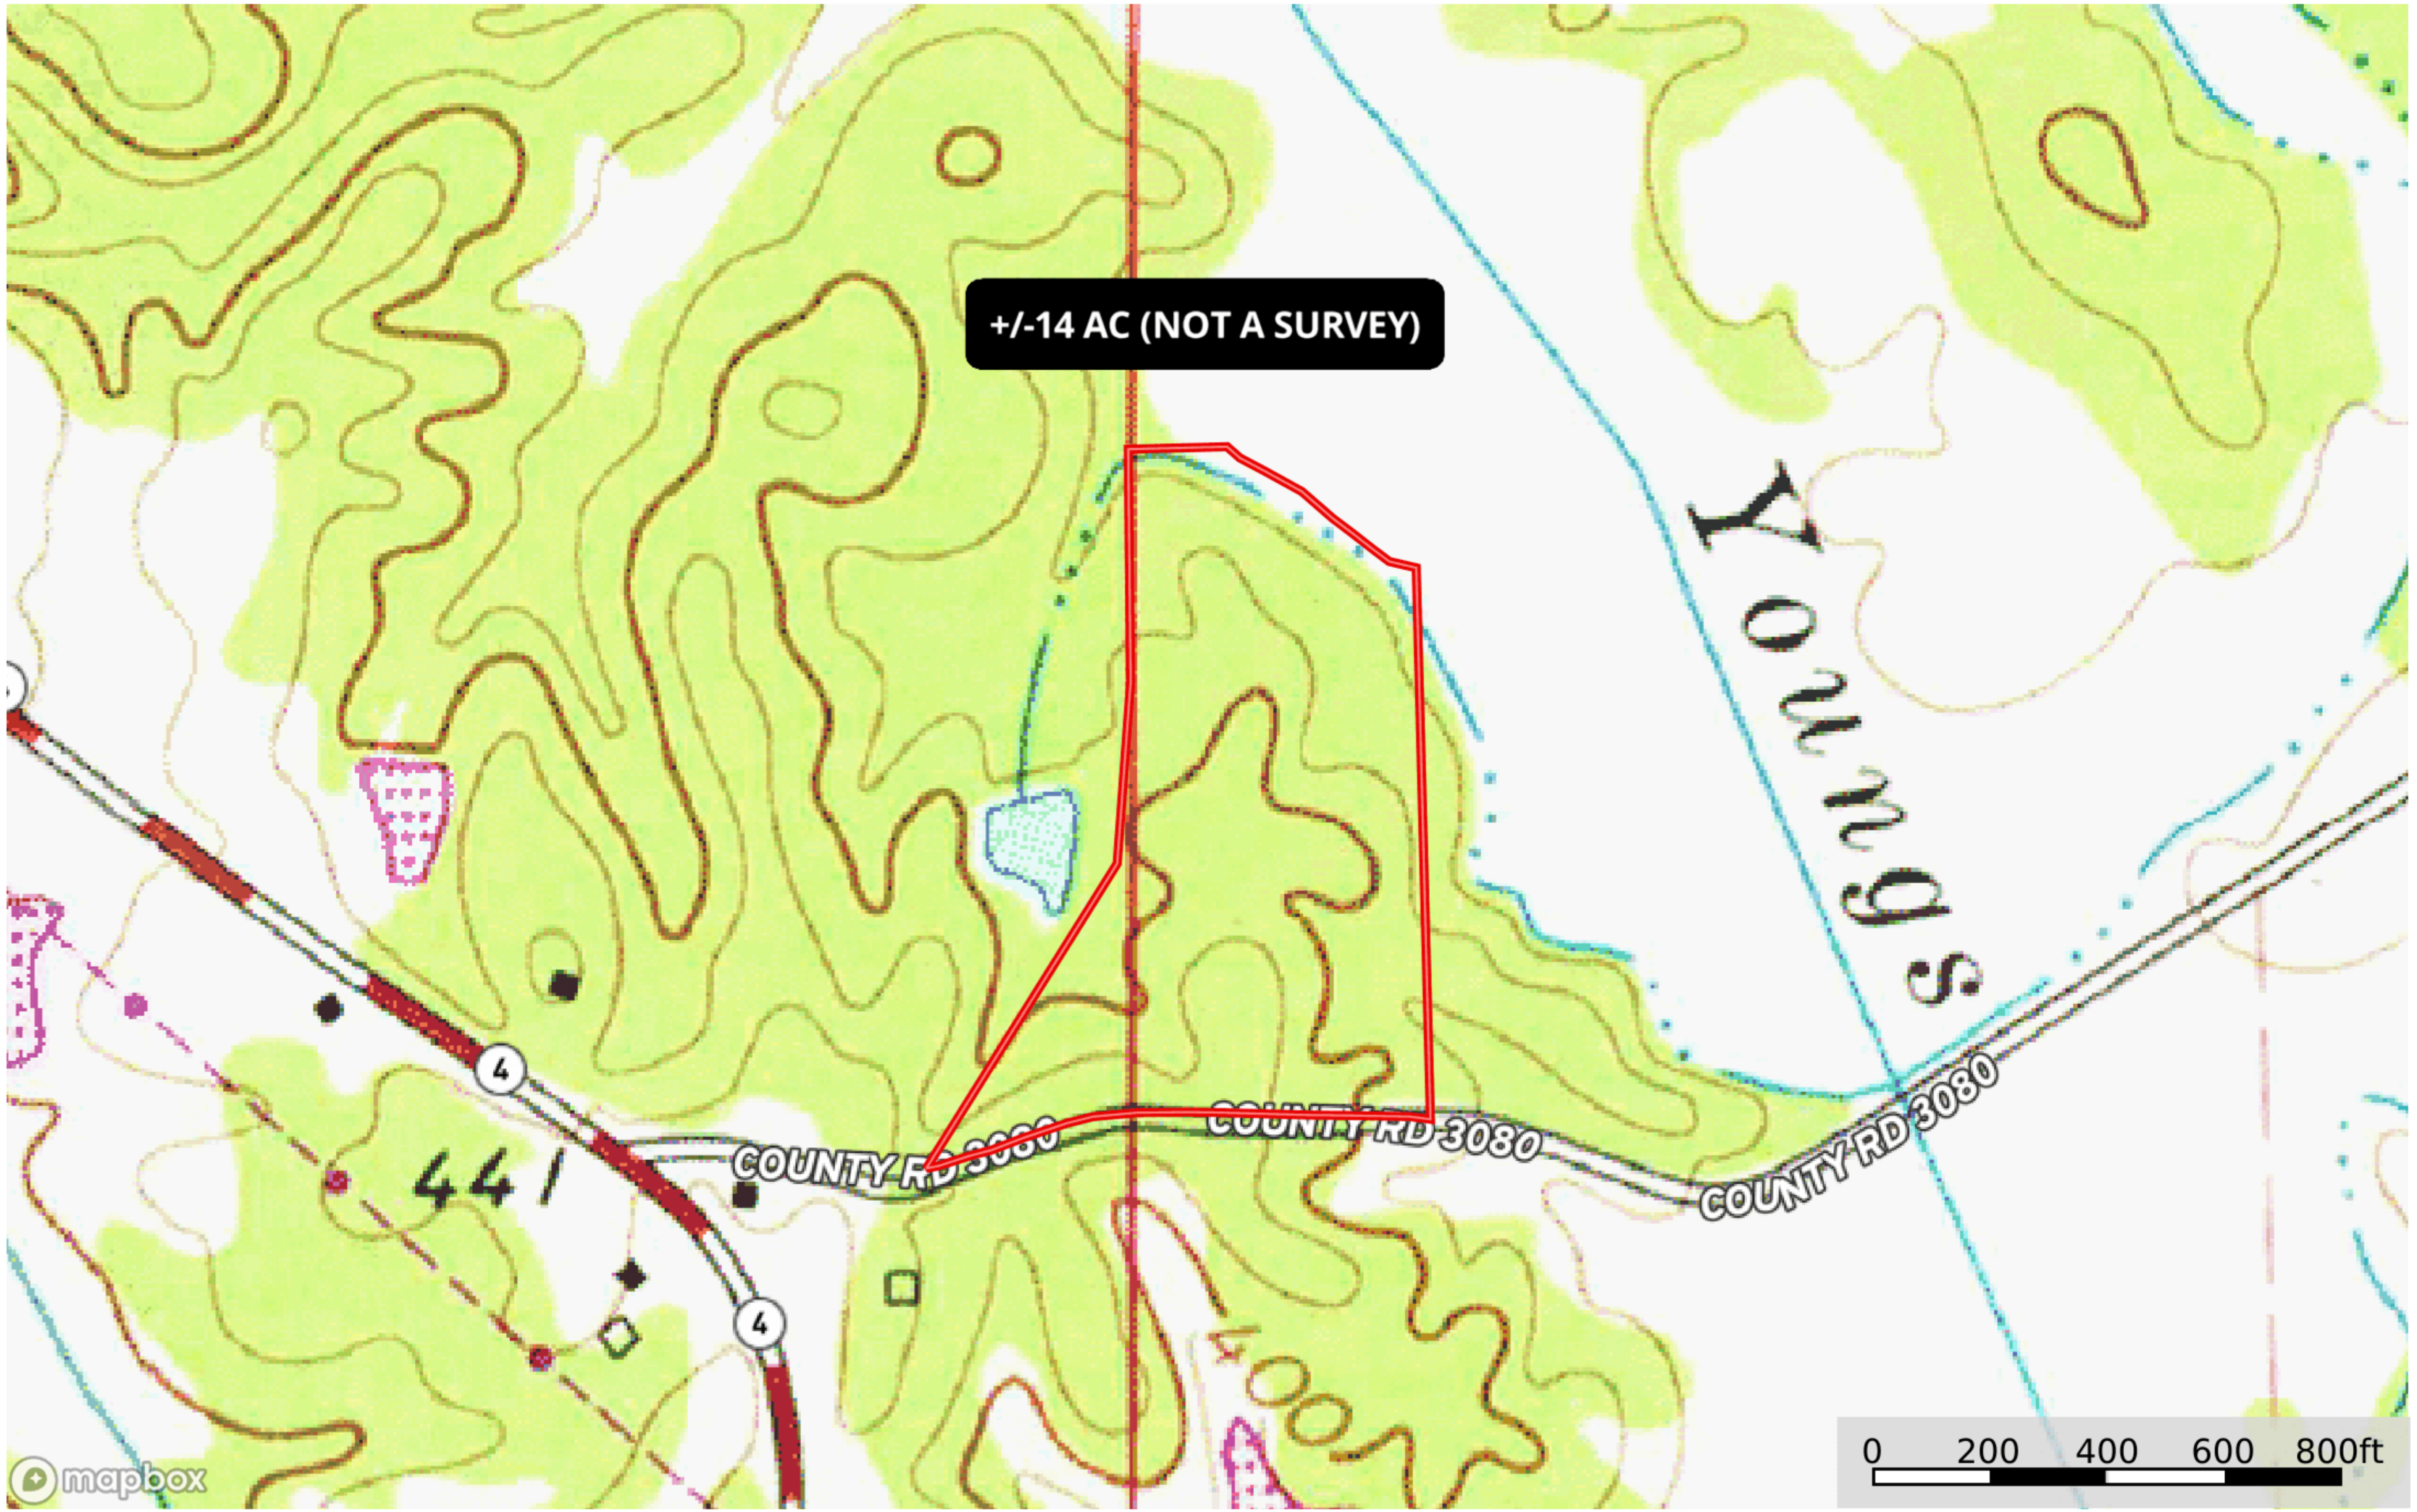

Little Creek Tract A MCH01

Prentiss County, Mississippi, 18 AC +/-

- Pond
- Boundary
- General Location

Hardwood Hat Tract MCH01 - D

Prentiss County, Mississippi, 14 AC +/-

 Boundary

Hardwood Hat Tract MCH01 - D
Prentiss County, Mississippi, 14 AC +/-

 Boundary

Hardwood Hat Tract MCH01 - D
Prentiss County, Mississippi, 14 AC +/-

 Boundary