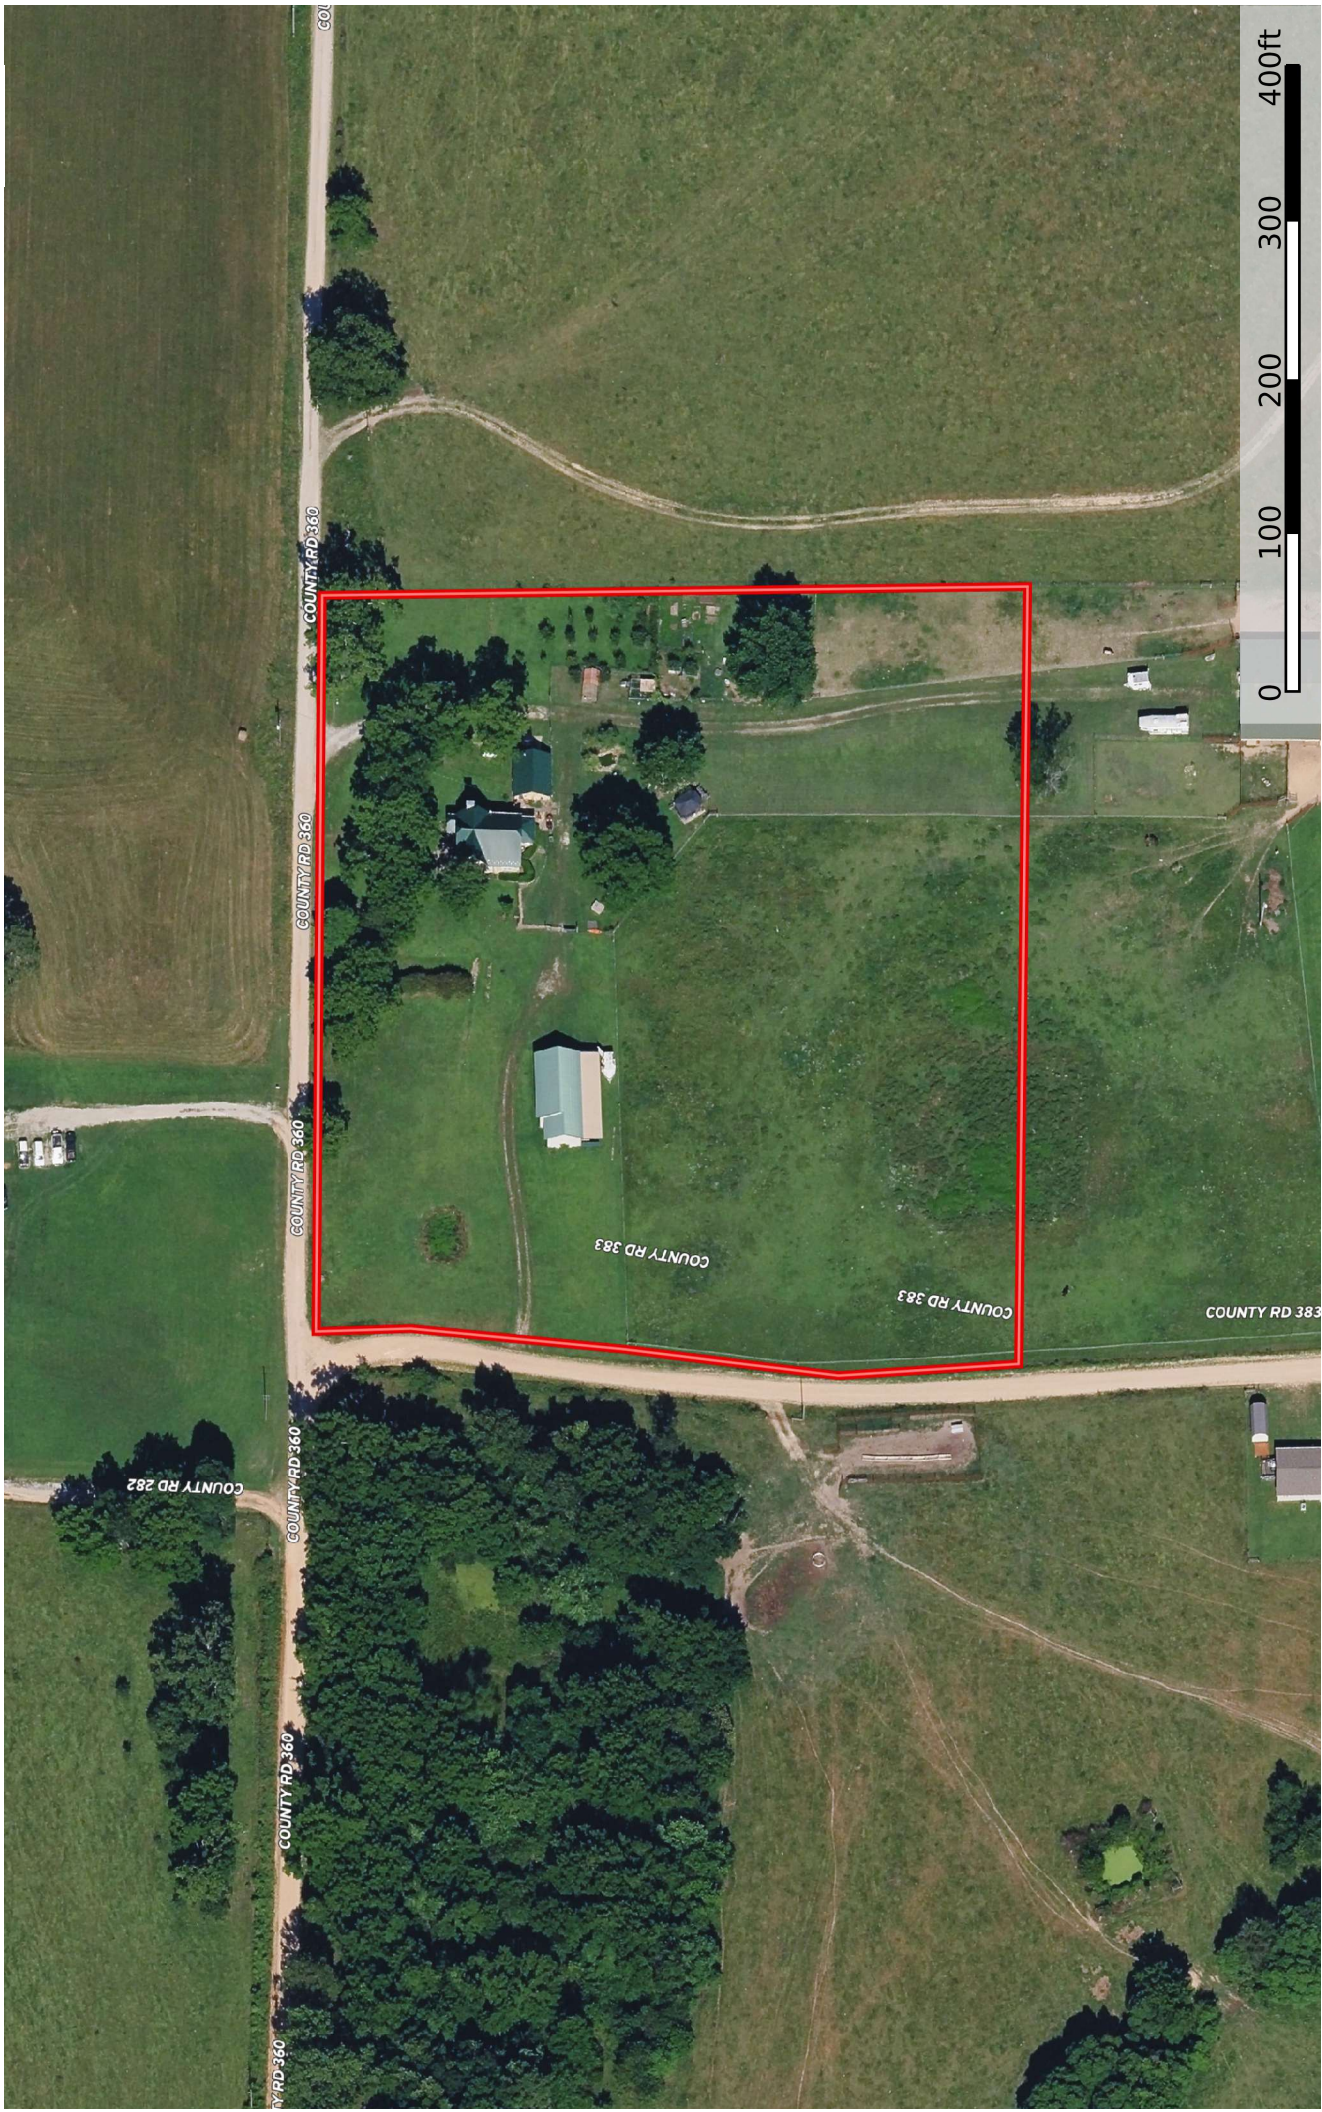

2886 CR 382  
Missouri, AC +/-

Boundary

The information contained herein was obtained from sources deemed to be reliable. Land ID Services makes no warranties or guarantees as to the completeness or accuracy thereof.