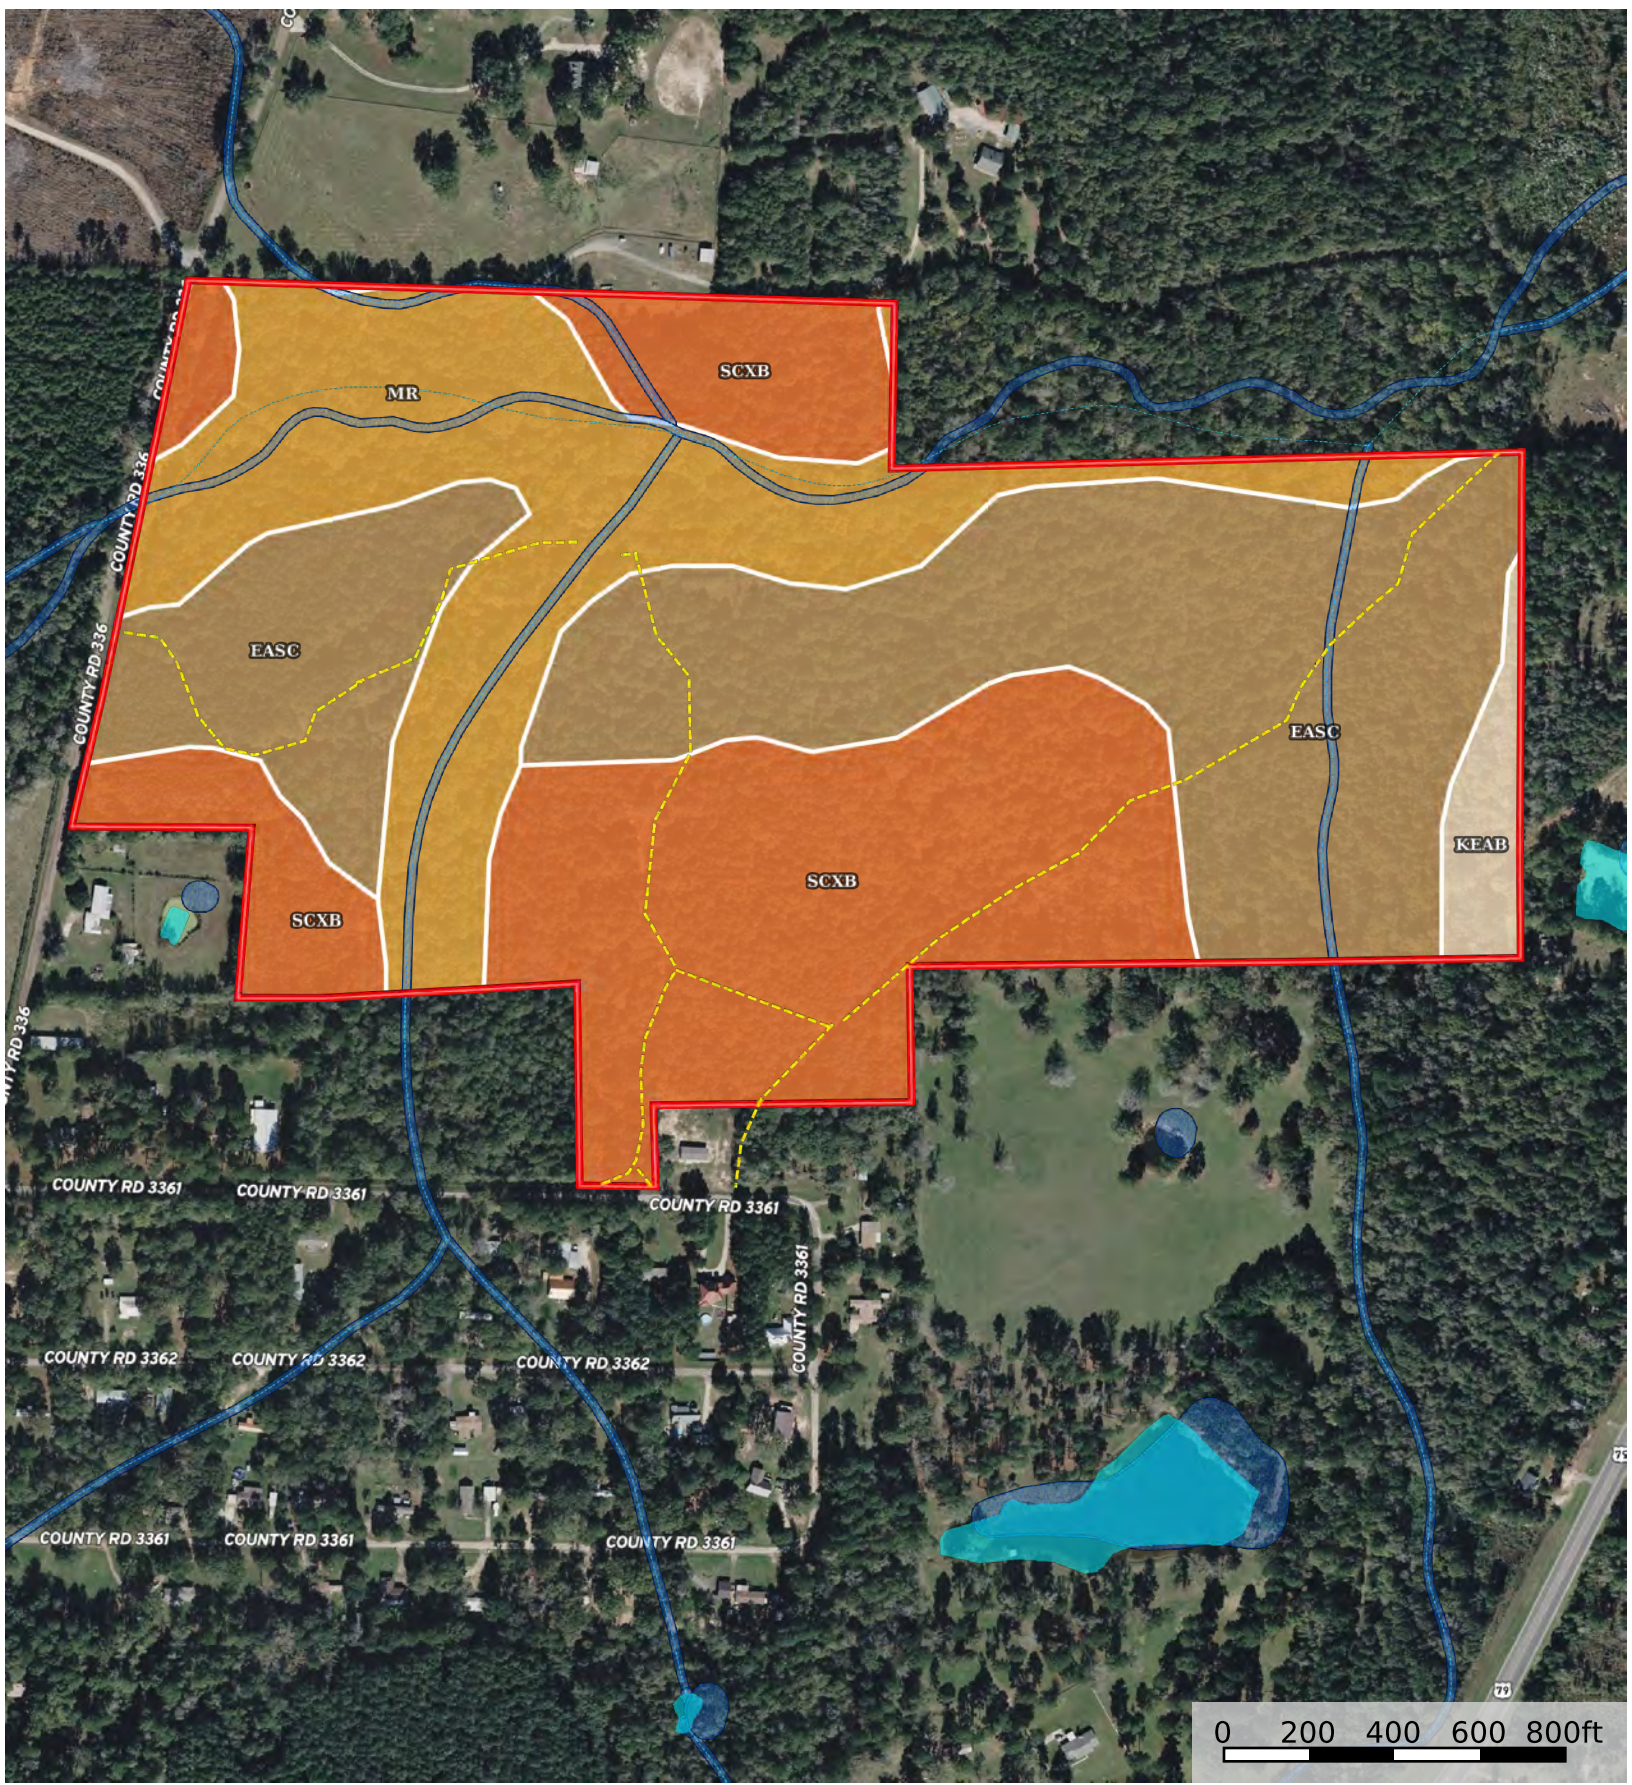

# Windham 106 ± Acres Tract Hunting Land for Sale CR

Panola County, Texas, 106 AC +/-

Boundary 109.83 ac

SOIL CODE	SOIL DESCRIPTION	ACRES	%	CPI	NCCPI	CAP
EasC	Eastwood very fine sandy loam, 1 to 5 percent slopes	42.44	38.64	0	73	4e
ScxB	Scottsville-Latex complex, 0 to 2 percent slopes	38.18	34.76	0	65	2w
Mr	Marietta fine sandy loam	26.64	24.26	0	72	4w
KeaB	Keatchie fine sandy loam, 1 to 3 percent slopes	2.57	2.34	0	77	2e
TOTALS		109.8 3(*)	100%	-	70.07	3.26

(\*) Total acres may differ in the second decimal compared to the sum of each acreage soil. This is due to a round error because we only show the acres of each soil with two decimal.