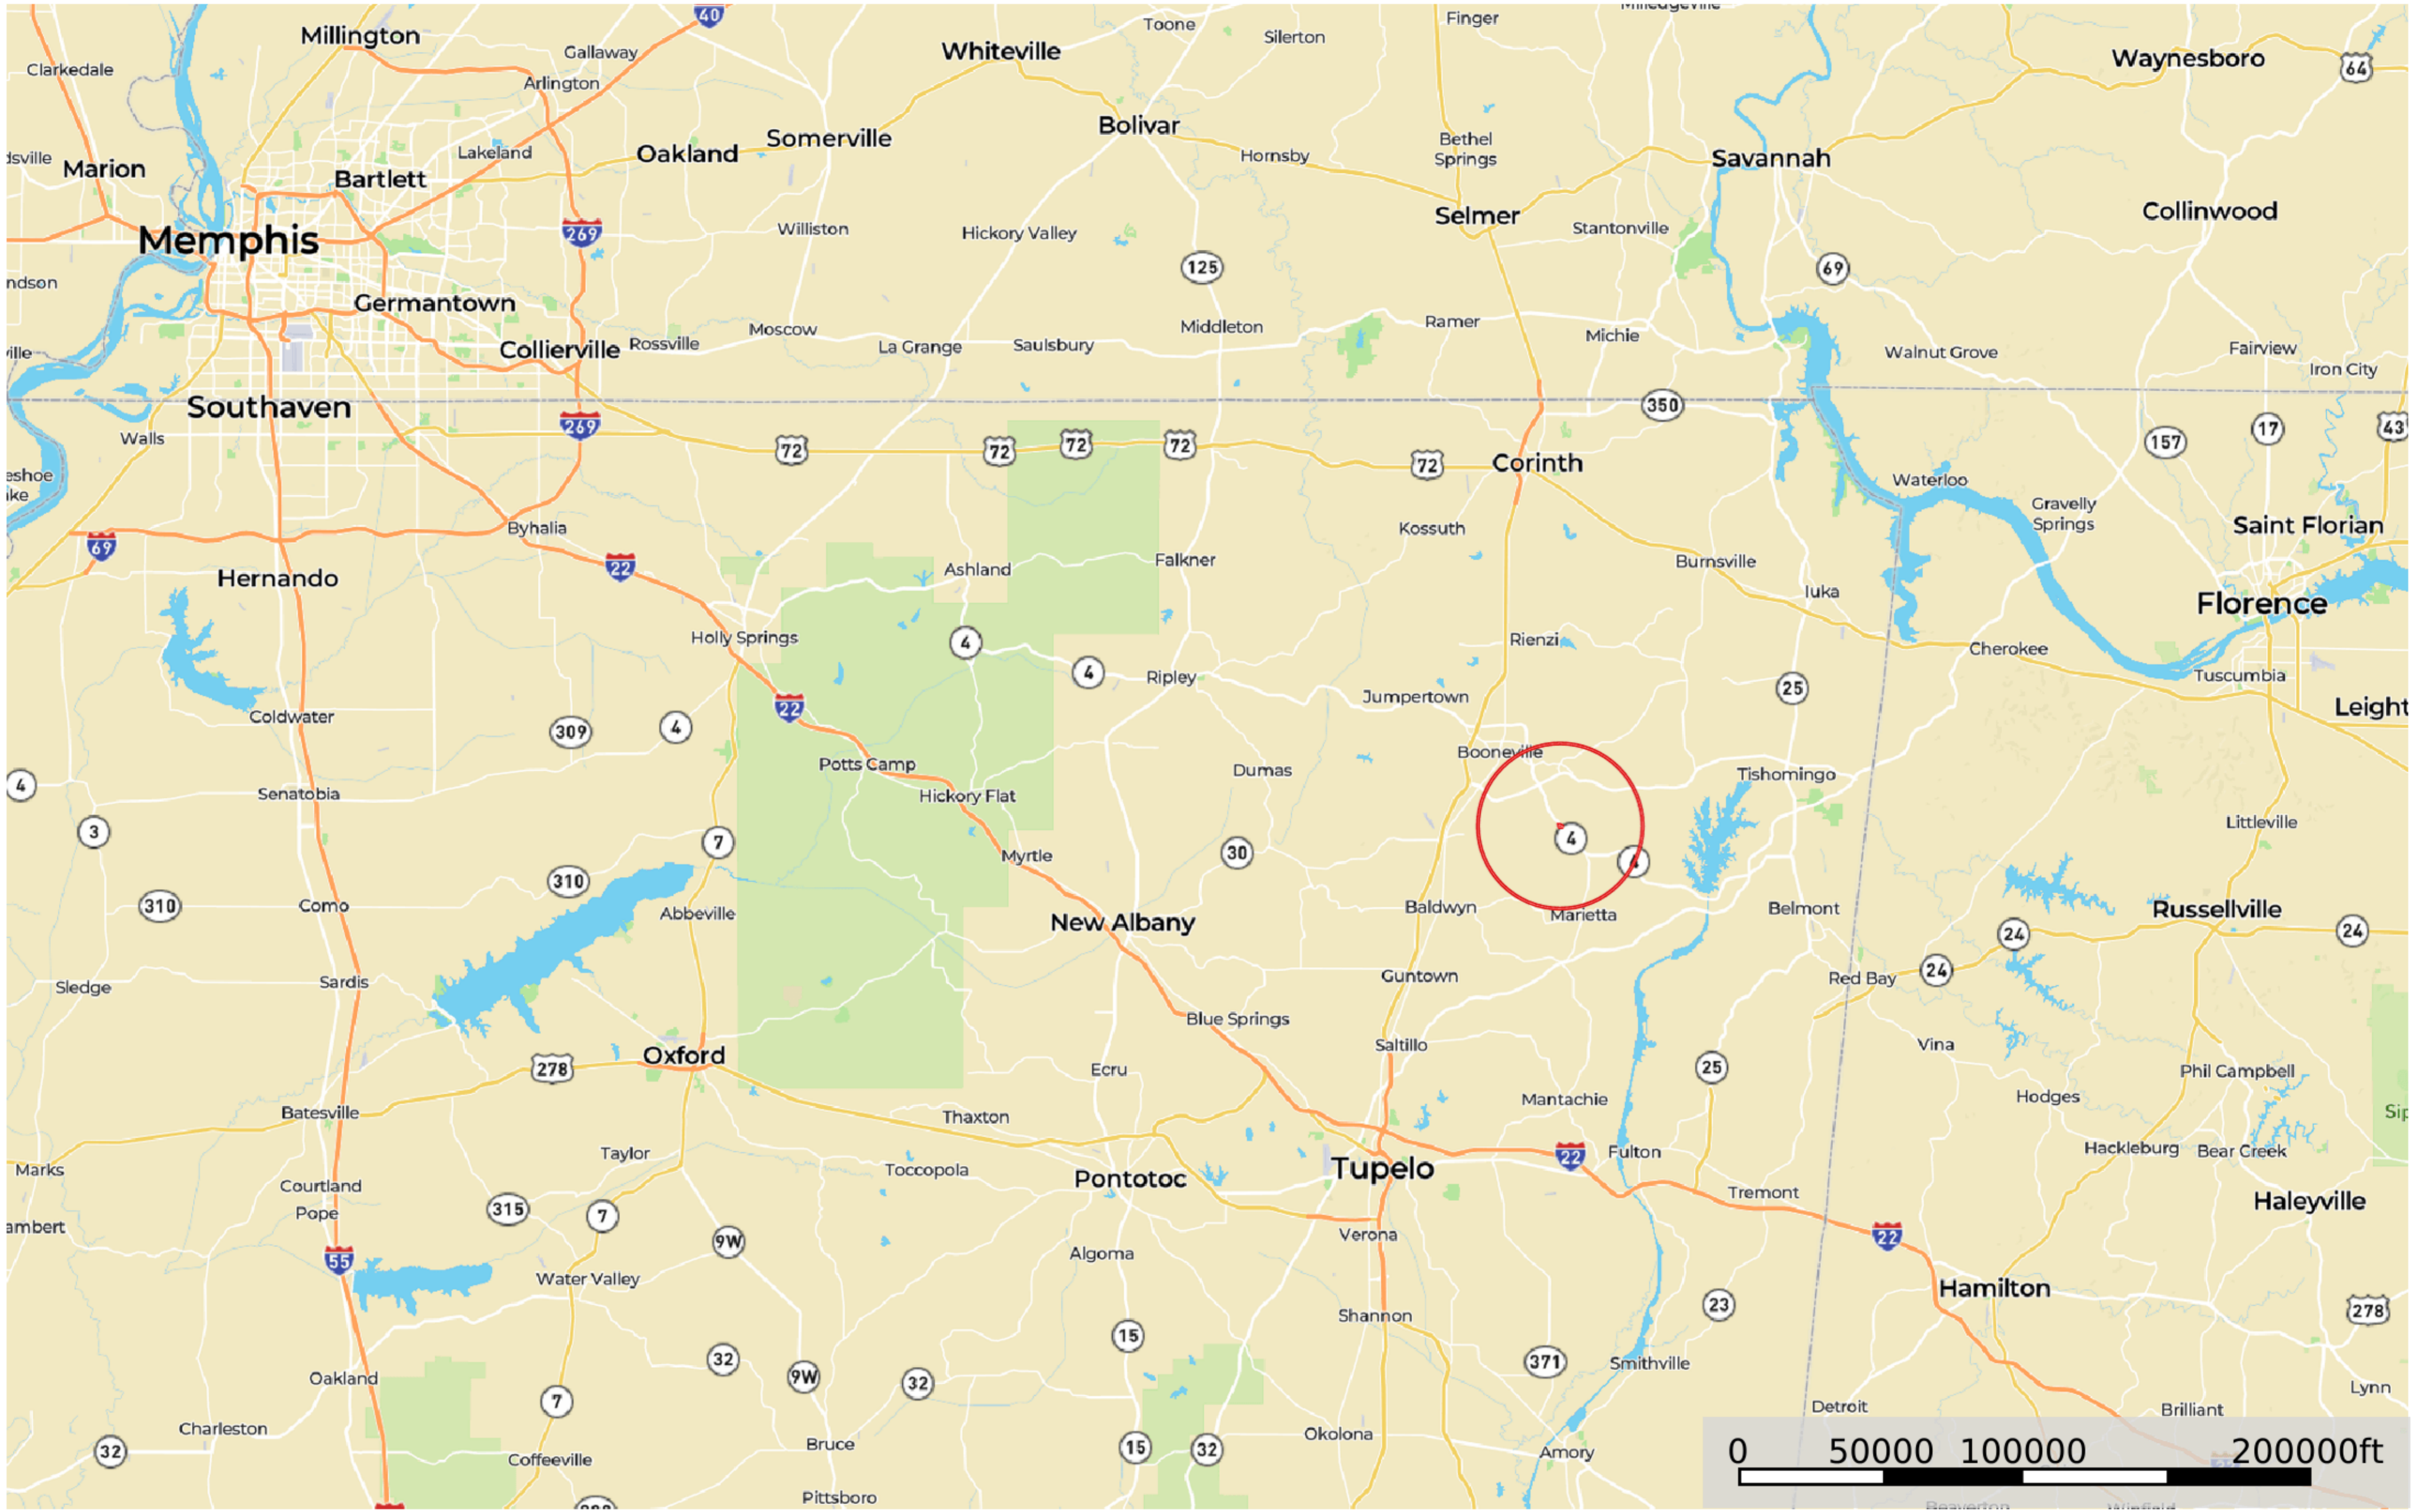

# Little Creek Tract A MCH01

Prentiss County, Mississippi, 18 AC +/-

- Pond
- Boundary
- General Location

# Piney Pond Tract MCH01 - C

Prentiss County, Mississippi, 13 AC +/-

 Boundary

**Piney Pond Tract MCH01 - C**  
Prentiss County, Mississippi, 13 AC +/-

**+/-13 AC (NOT A SURVEY)**

mapbox

Boundary

**Piney Pond Tract MCH01 - C**  
Prentiss County, Mississippi, 13 AC +/-

 Boundary