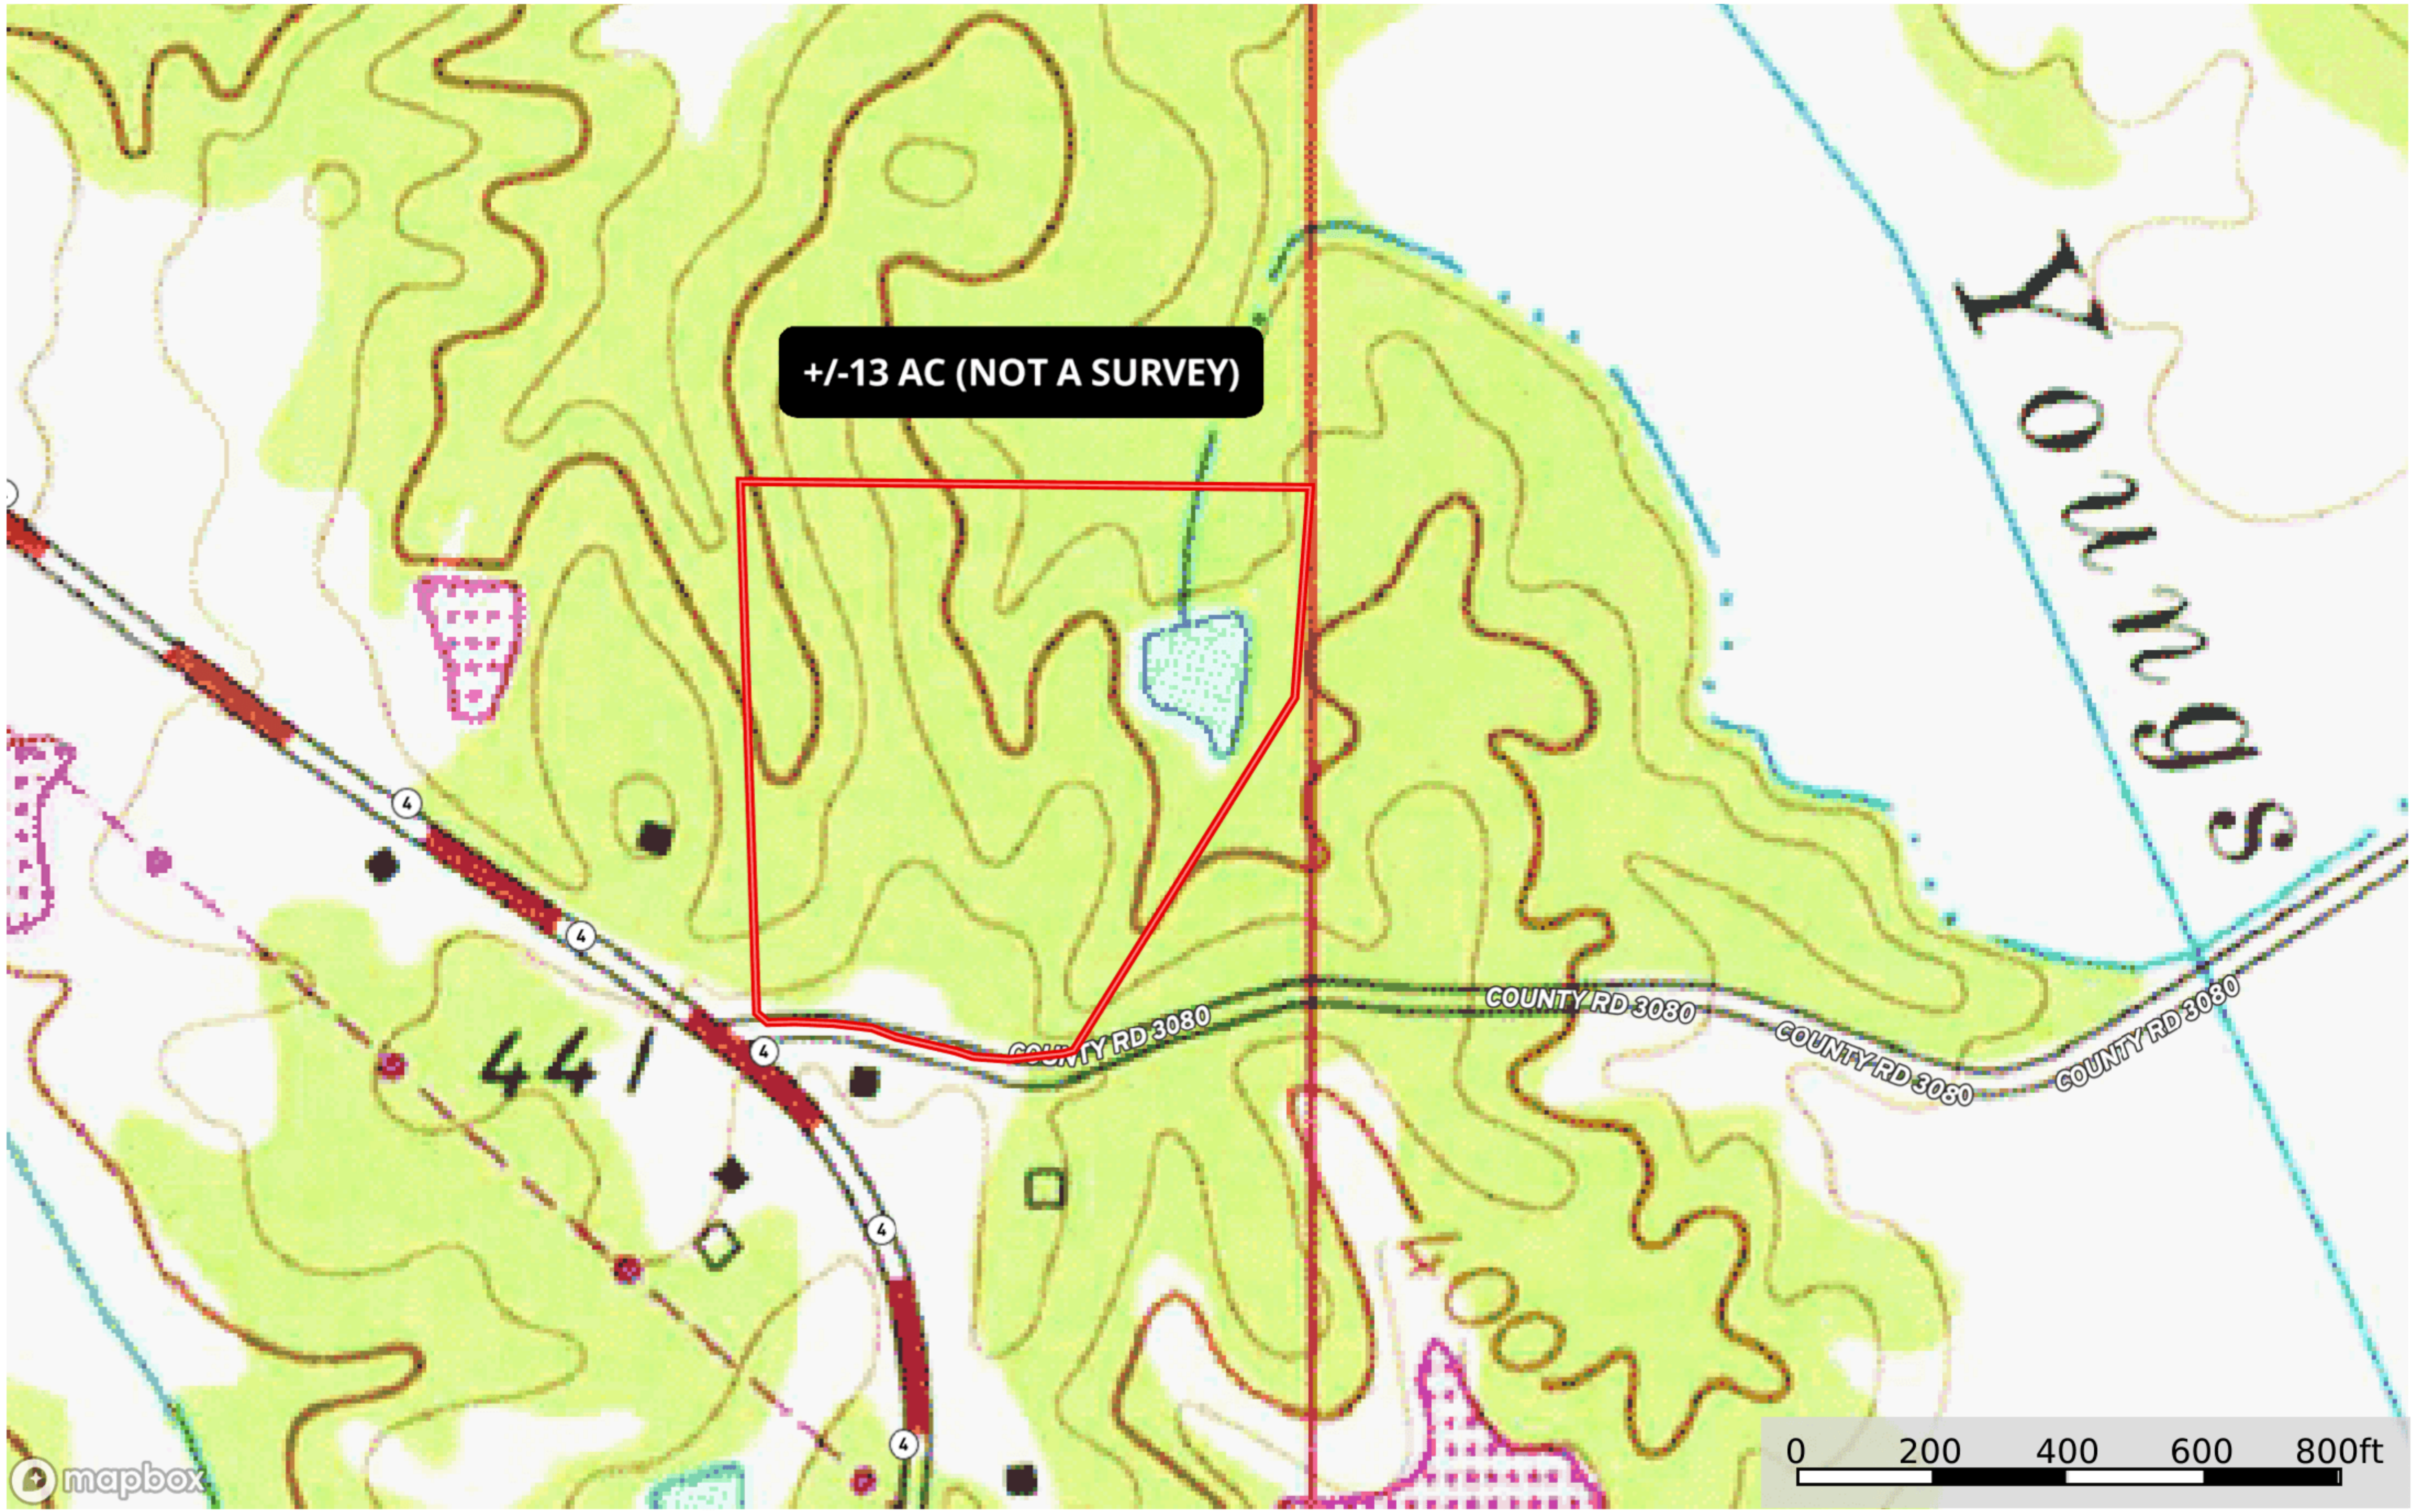

# Little Creek Tract A MCH01

Prentiss County, Mississippi, 18 AC +/-

- Pond
- Boundary
- General Location

# Piney Pond Tract MCH01 - C

Prentiss County, Mississippi, 13 AC +/-

 Boundary

**Piney Pond Tract MCH01 - C**  
Prentiss County, Mississippi, 13 AC +/-

**+/-13 AC (NOT A SURVEY)**

mapbox

Boundary

**Piney Pond Tract MCH01 - C**  
Prentiss County, Mississippi, 13 AC +/-

 Boundary