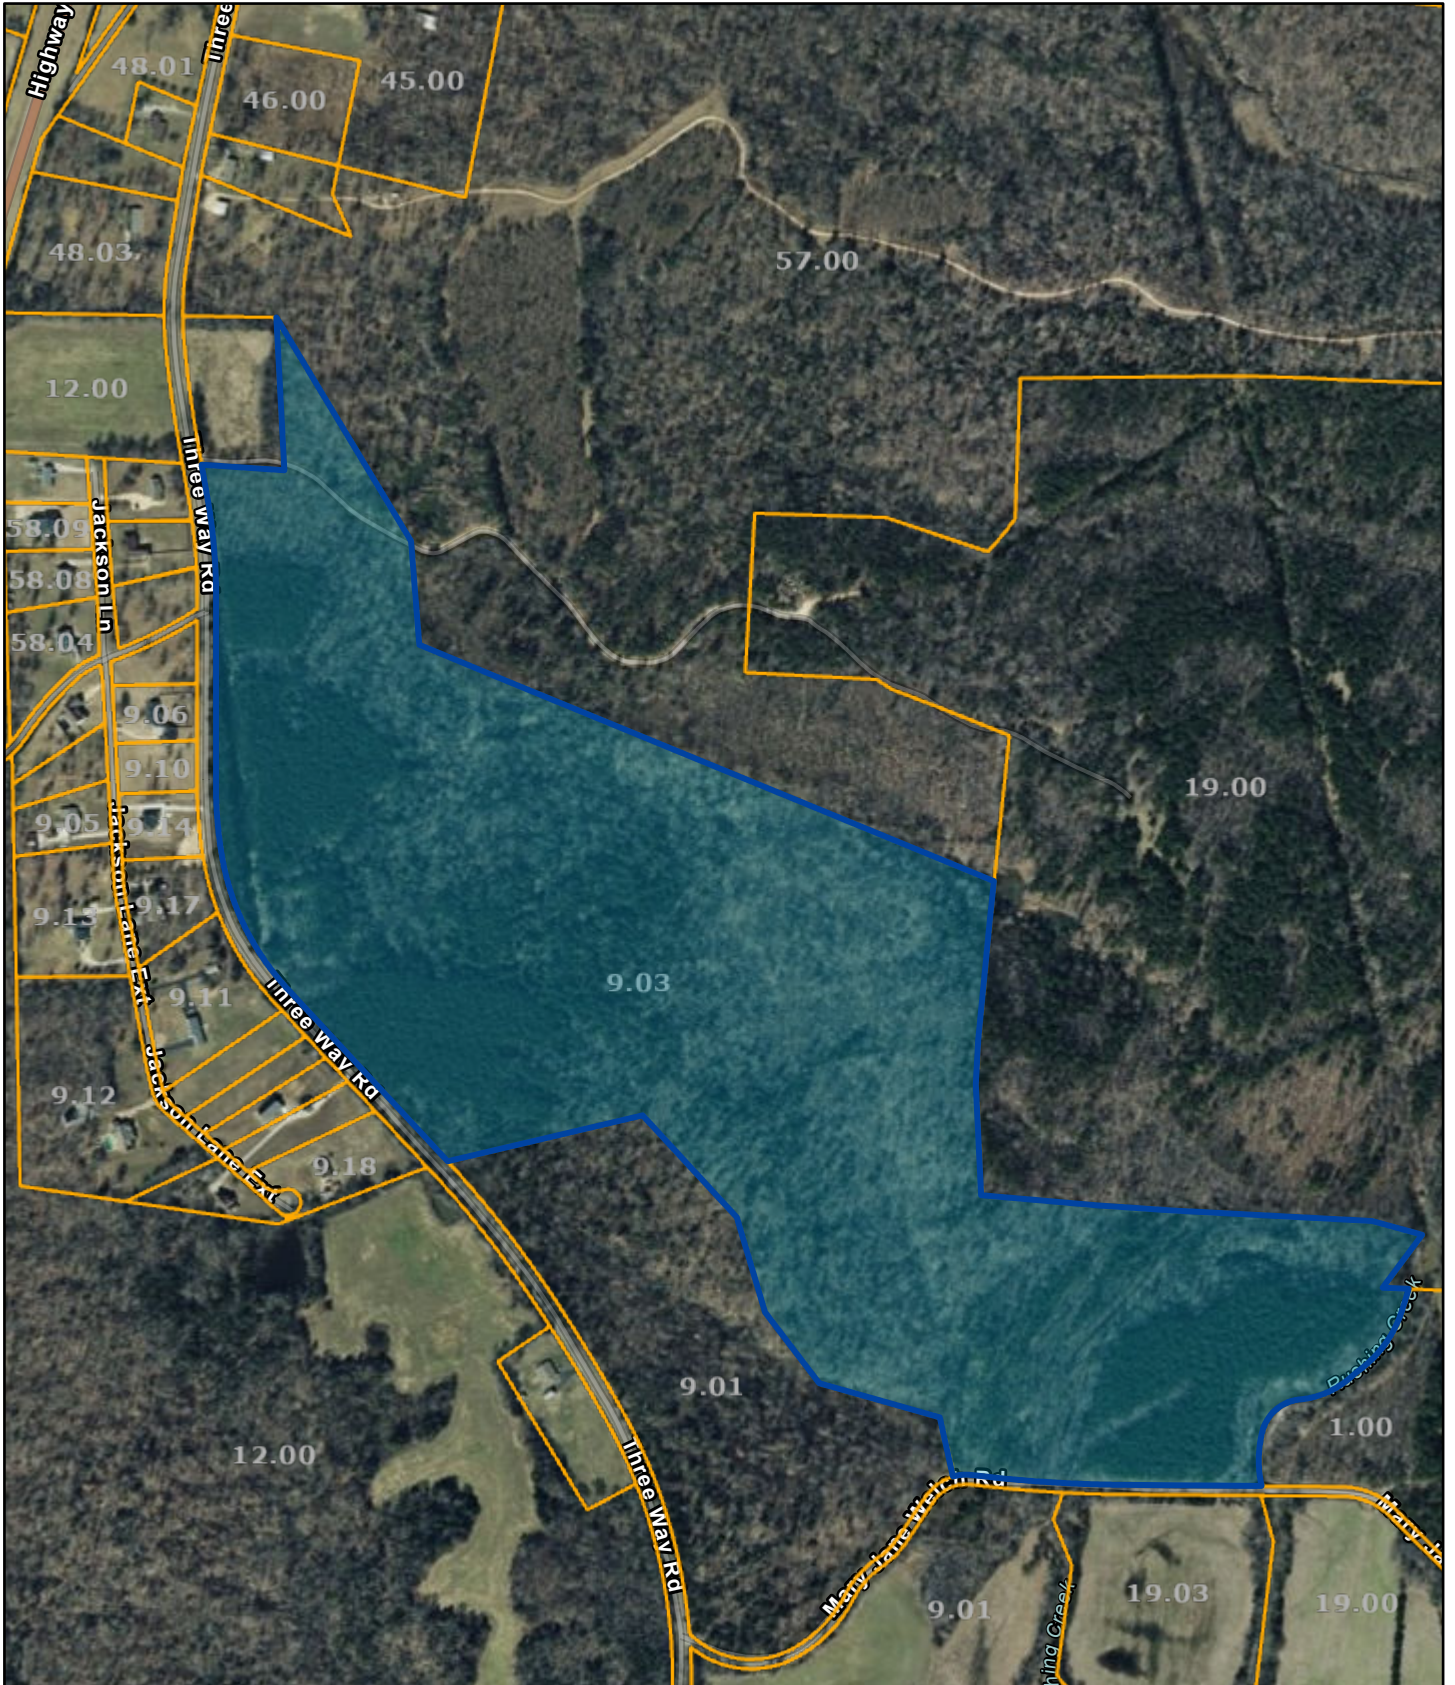

Decatur County - Parcel: 073 009.03

Date: May 14, 2026

County: DECATUR
Owner: HARDY ELTON WESLEY
Address: THREE WAY RD
Parcel ID: 073 009.03
Deeded Acreage: 114.8
Calculated Acreage: 0
Vexcel Imagery Date: 2023

State of Tennessee, Comptroller of the Treasury, Division of Property Assessments (DPA), Esri Community Maps Contributors, © OpenStreetMap, Microsoft, Esri, TomTom, Garmin, SafeGraph, GeoTechnologies, Inc, METI/ NASA, USGS, EPA, NPS, US Census Bureau, USDA, USFWS

The property lines are compiled from information maintained by your local county Assessor's office but are not conclusive evidence of property ownership in any court of law.