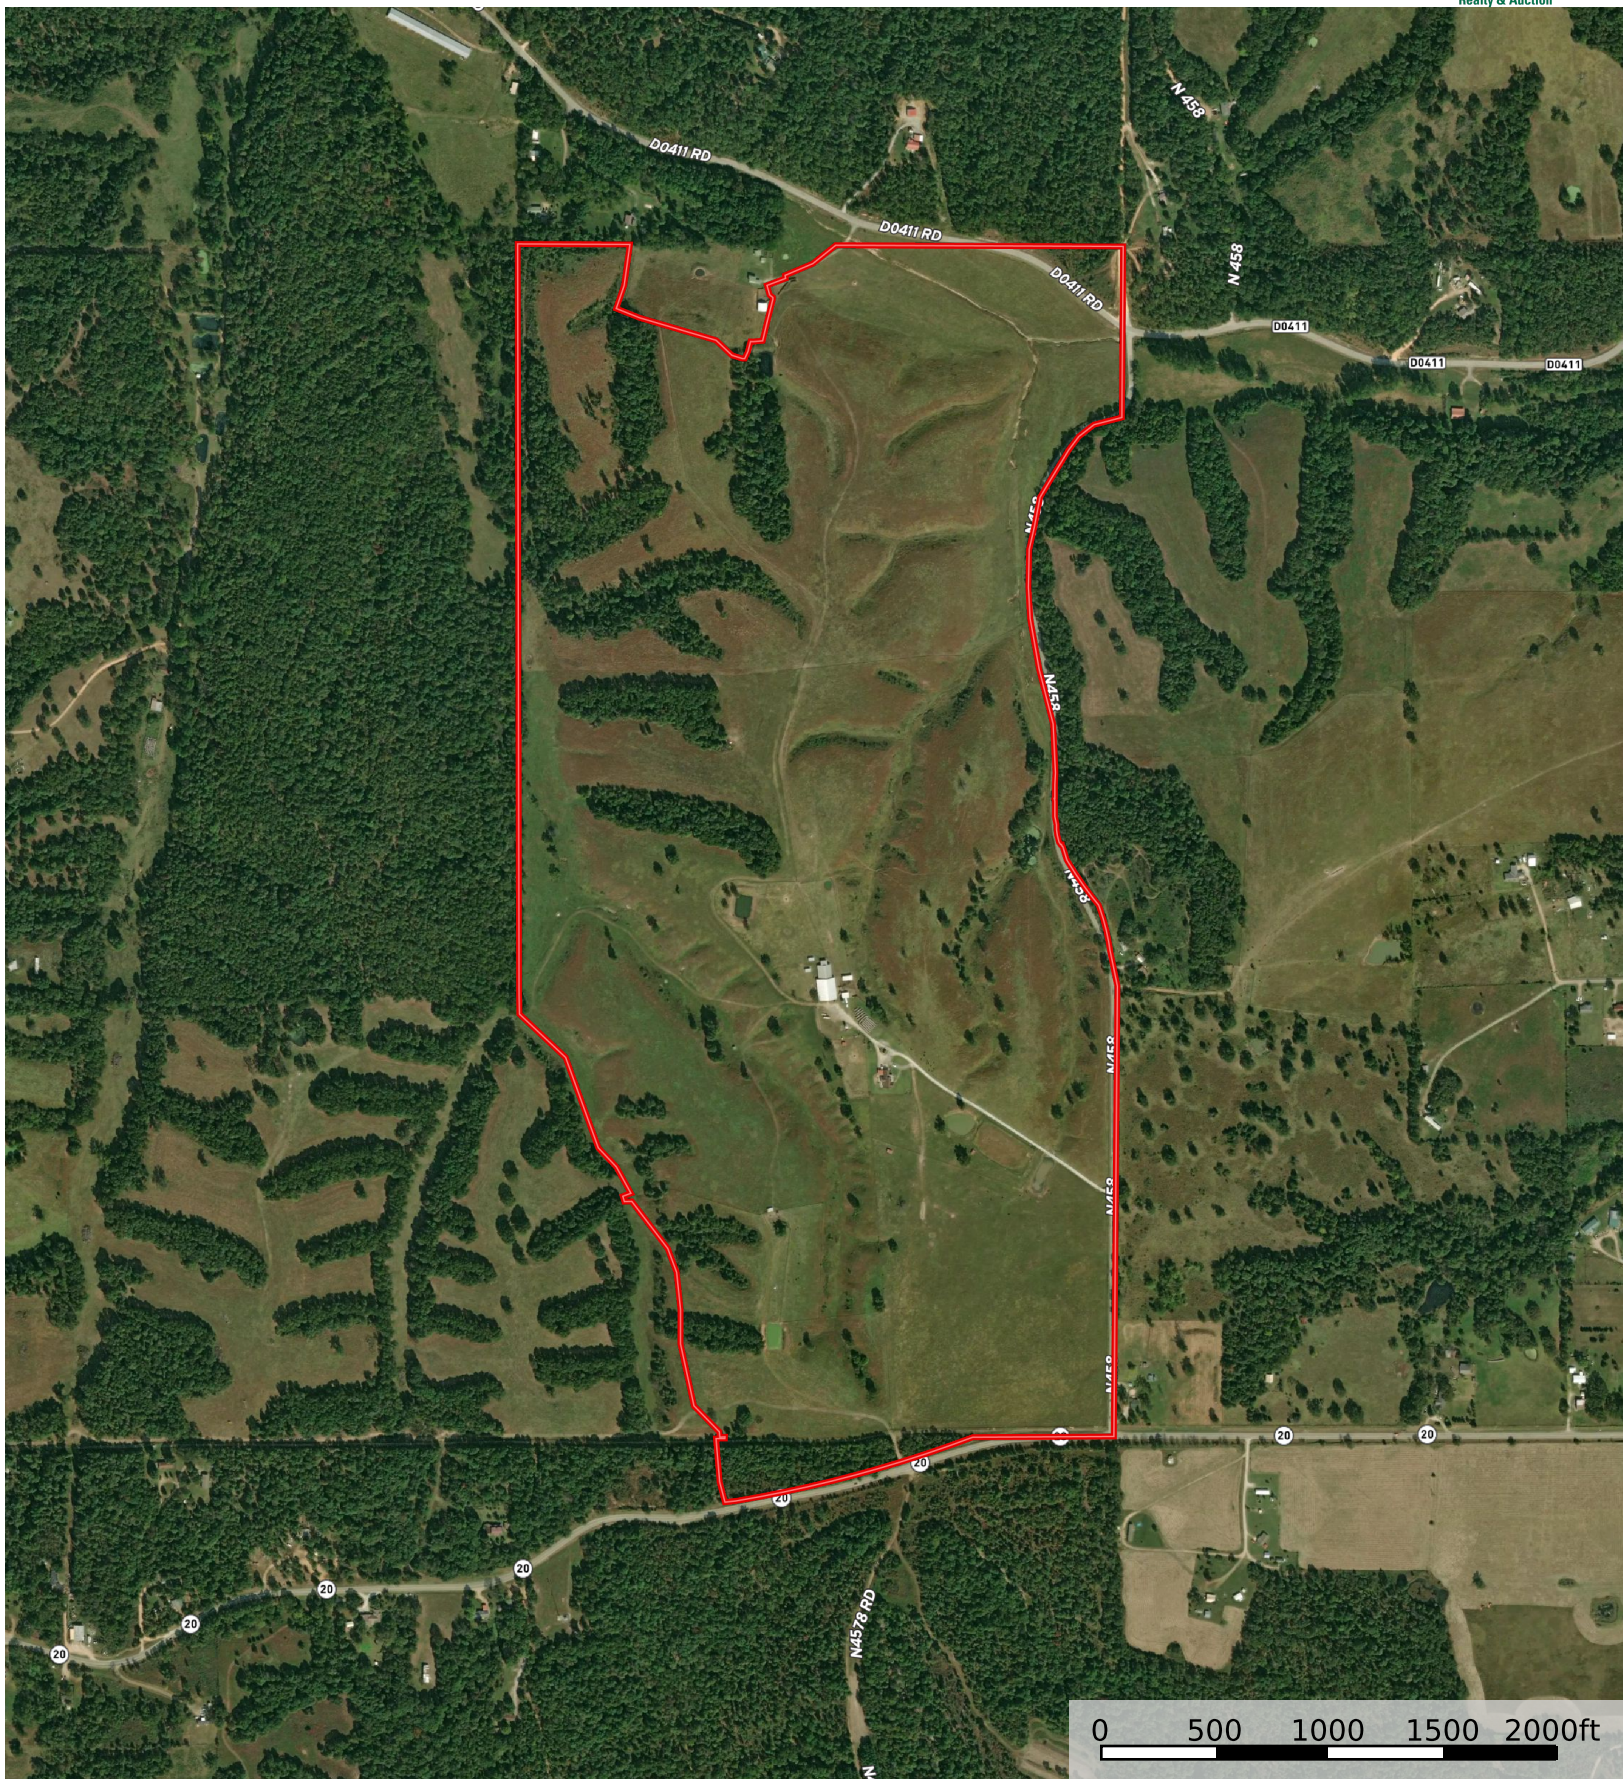

# 2H BAR LAND LLC 280 ACRES +/- Oklahoma, AC +/-

Boundary