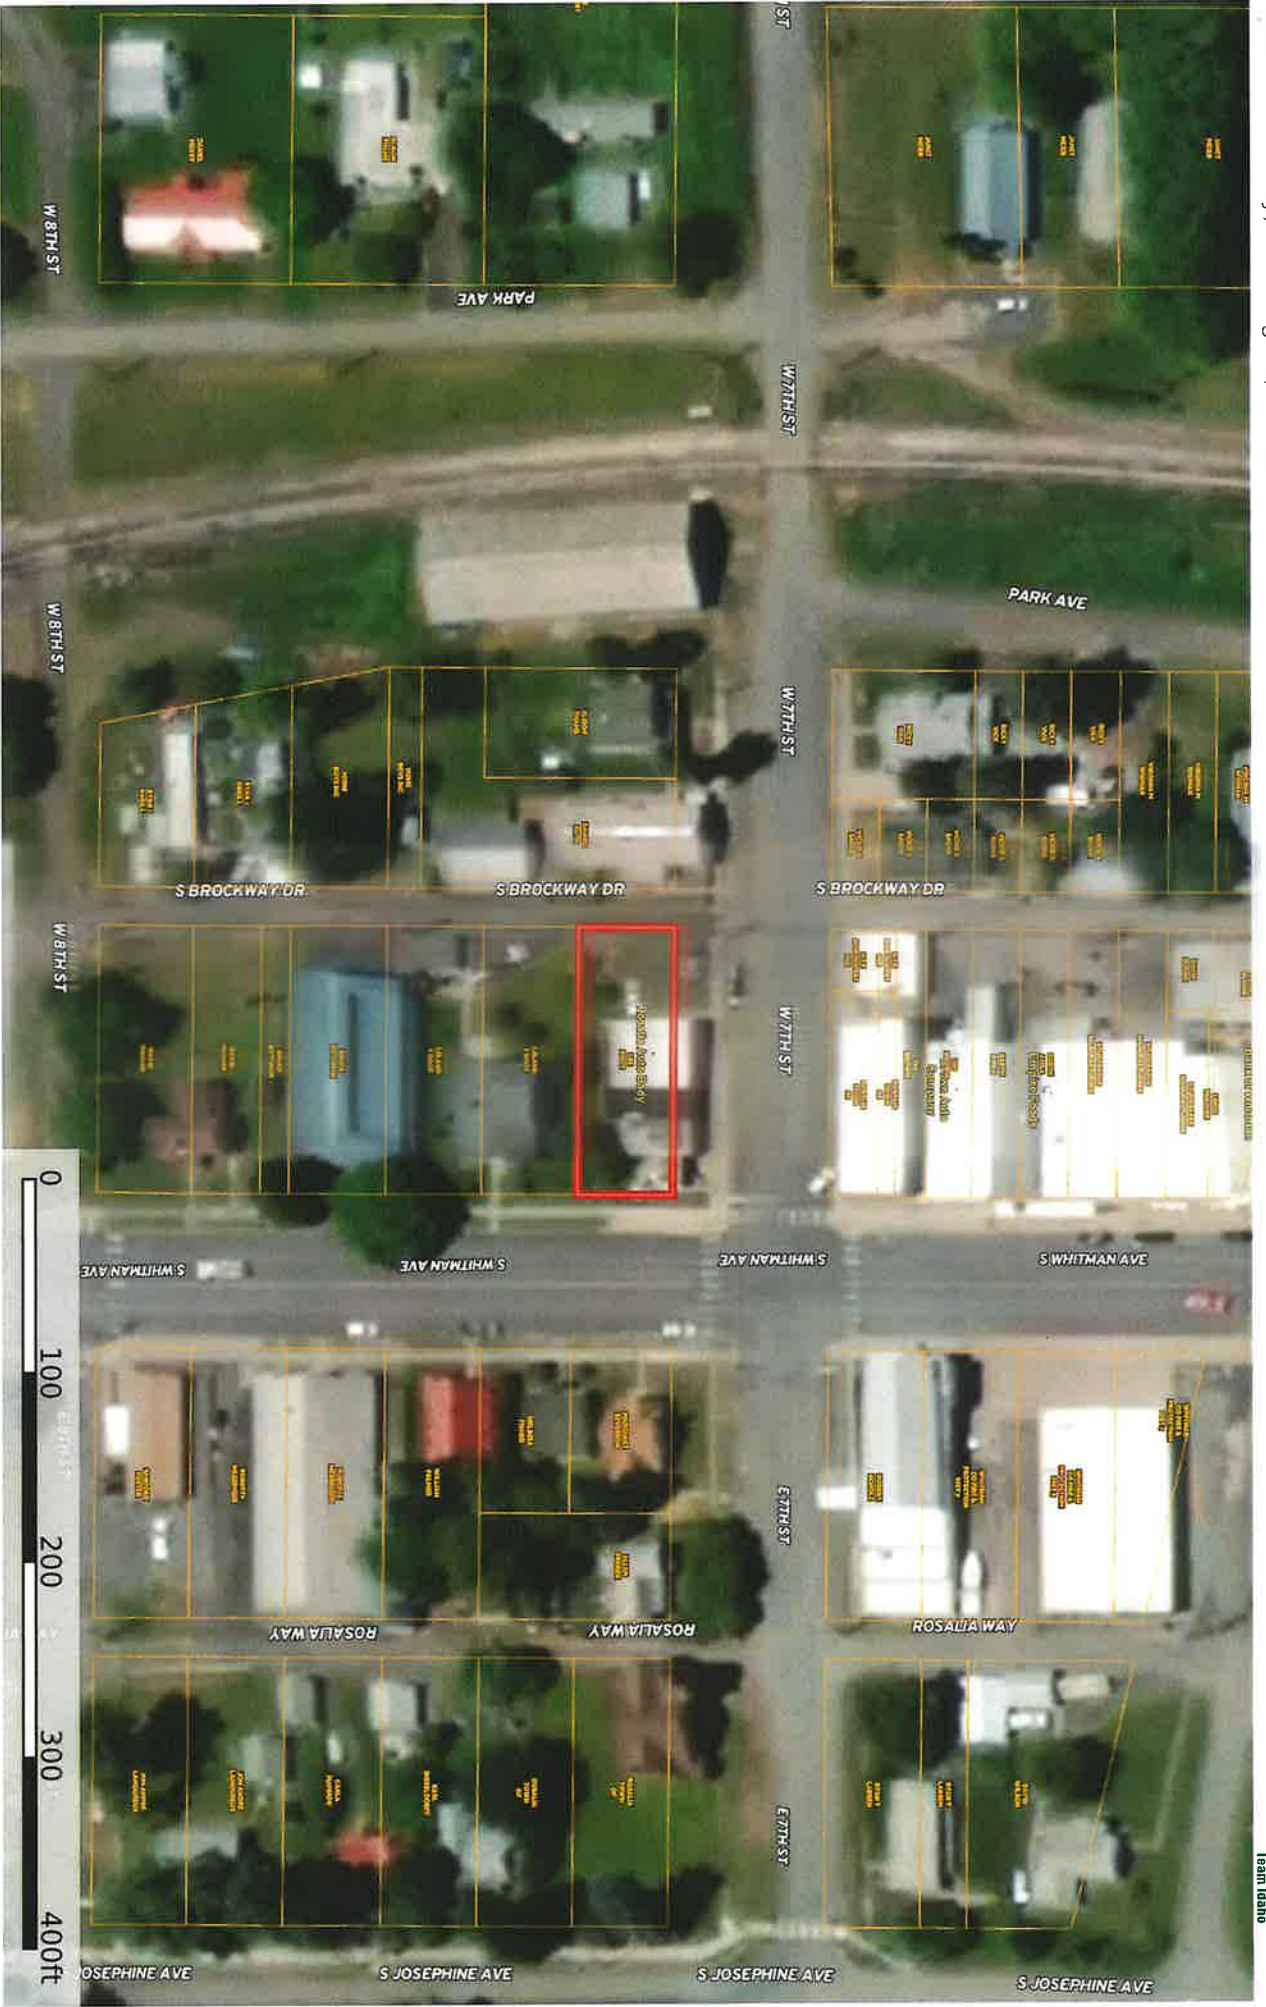

704 S Whitman, Rosalia
Whitman County, Washington, AC +/-

Boundary

Deann Billing
P: 208-882-9500

www.InlandNorthwestRealtors.com

204 S. Main Moscow, Id 83843

The information contained herein was obtained from sources deemed to be reliable. Cherry County Real Estate Team, Inc. Service makes no warranties or guarantees as to the correctness or accuracy thereof.