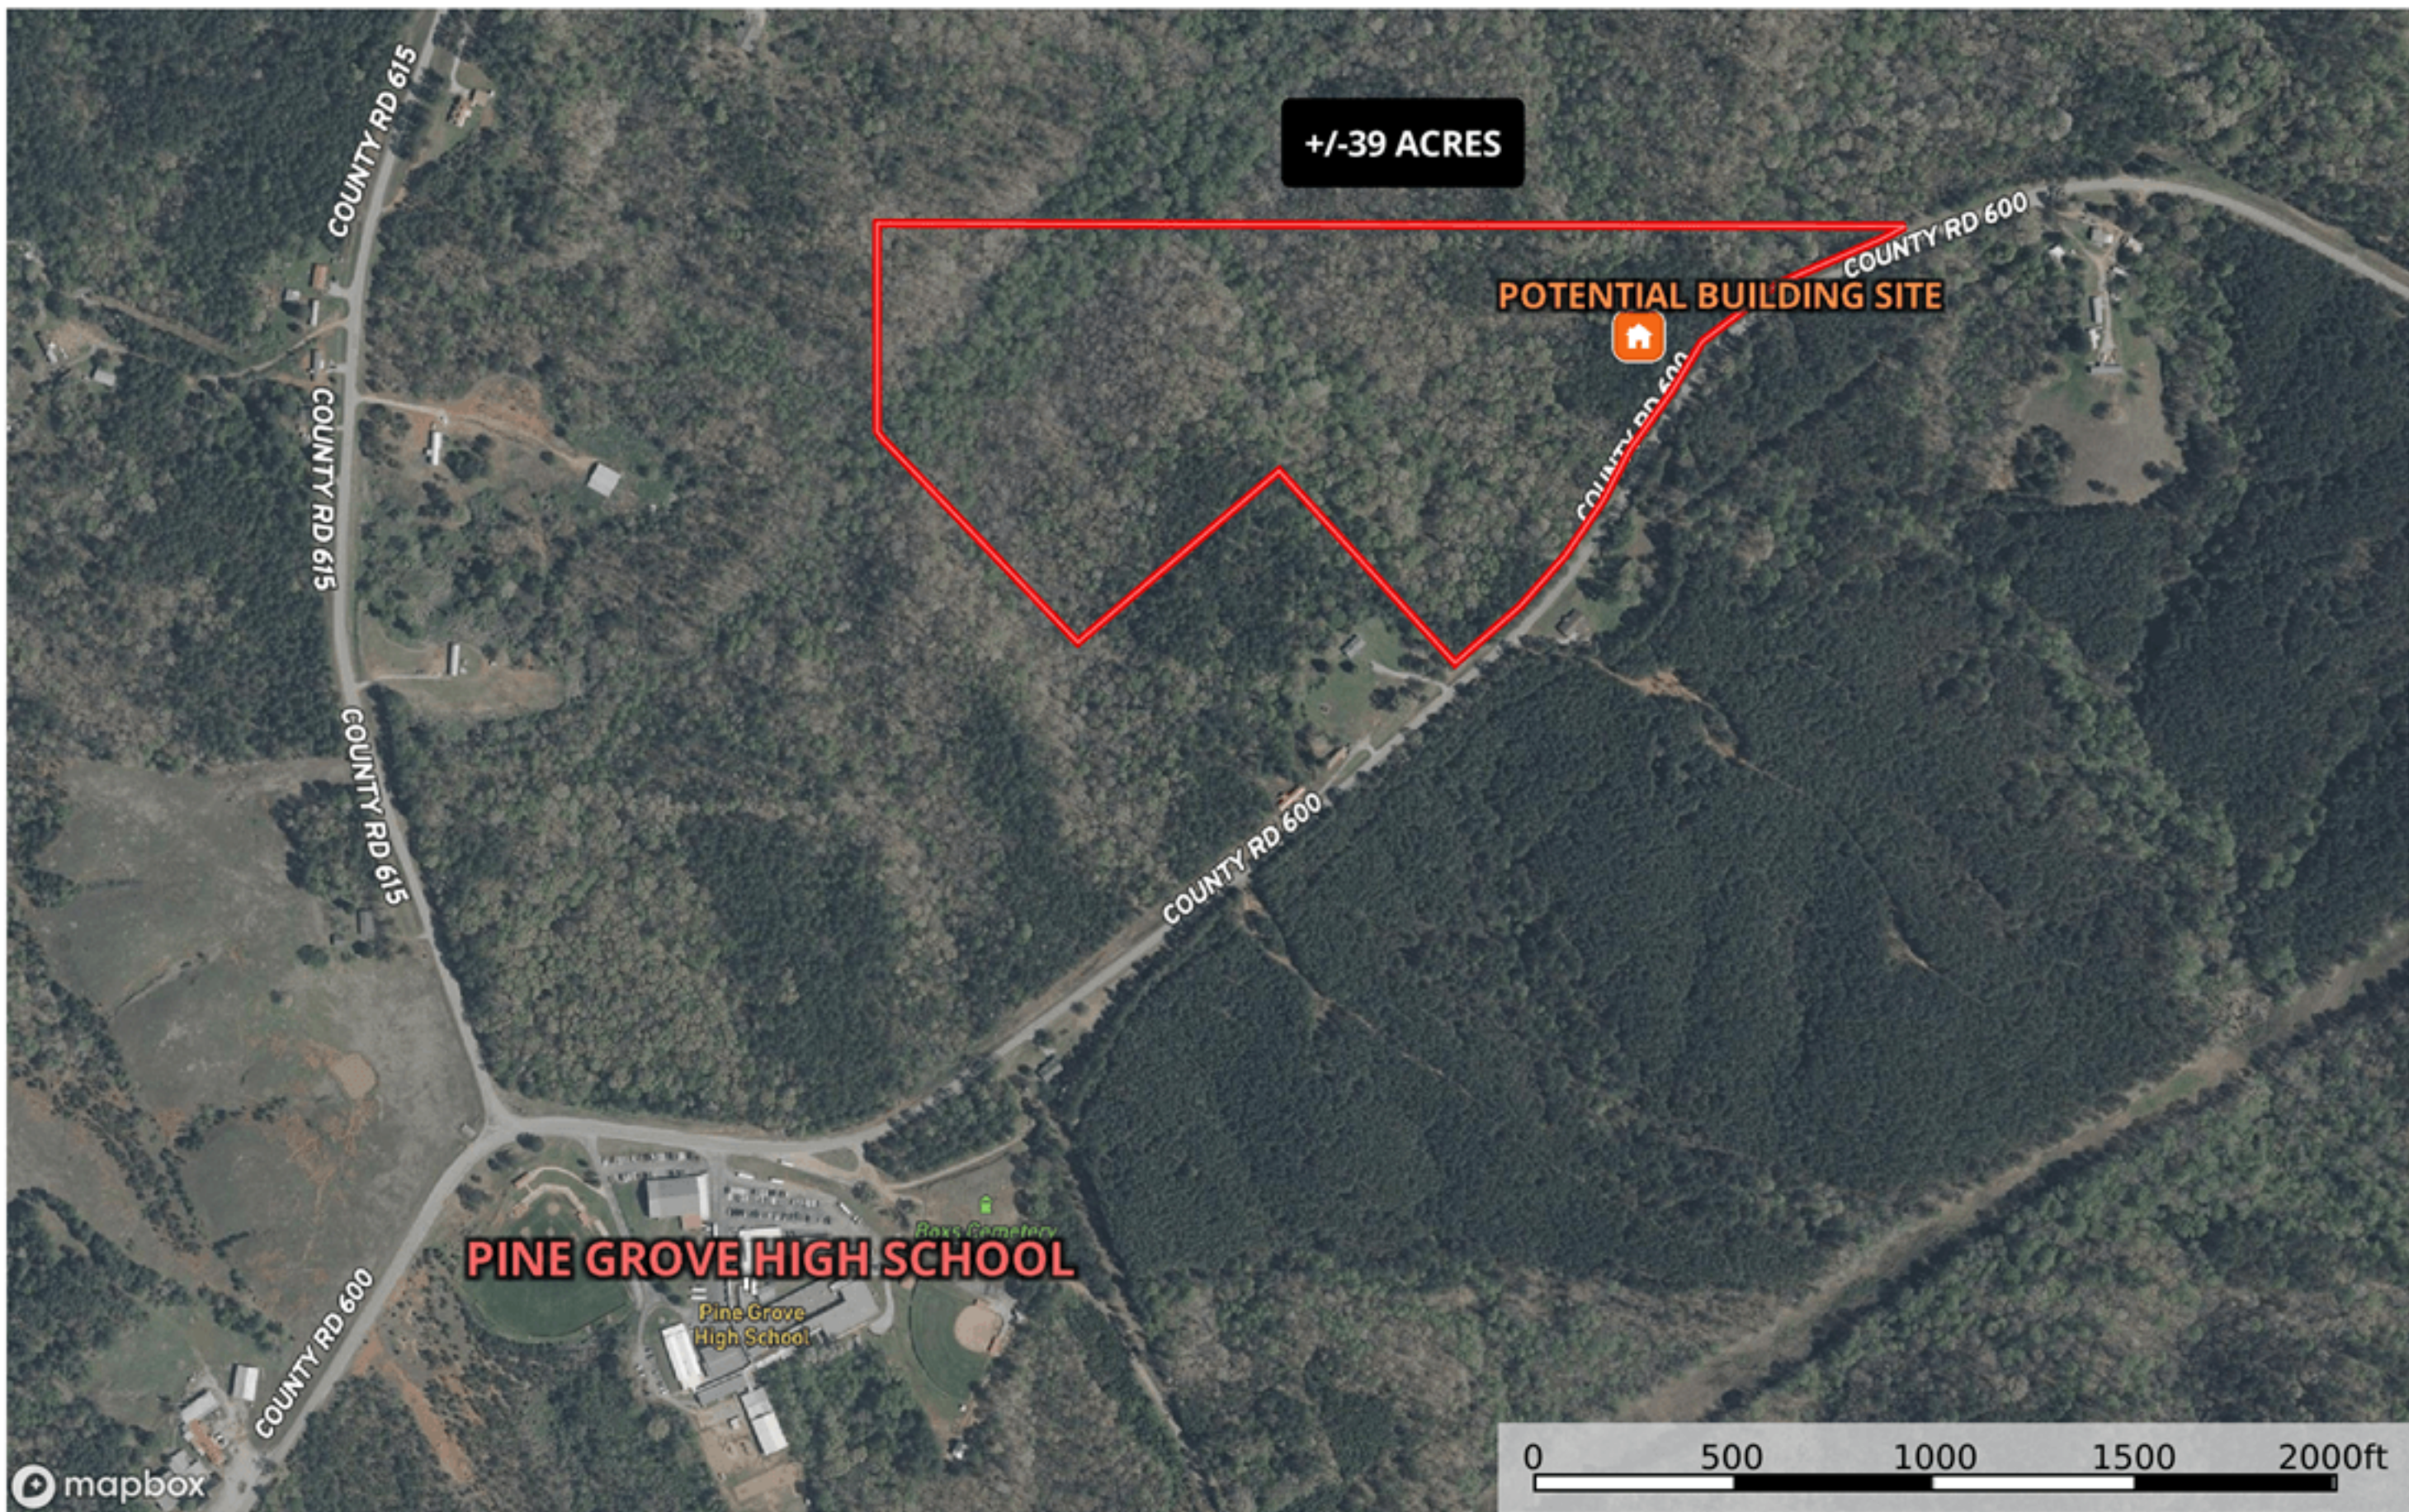

# Pine Grove School Tract 2 - SHK01

Tippah County, Mississippi, 39 AC +/-

Potential Building Site Boundary General Location

# Pine Grove School Tract 2 - SHK01

Tippah County, Mississippi, 39 AC +/-

Potential Building Site Boundary

**Pine Grove School Tract 2 - SHK01**  
Tippah County, Mississippi, 39 AC +/-

Potential Building Site Boundary

# Pine Grove School Tract 2 - SHK01

Tippah County, Mississippi, 39 AC +/-

 Potential Building Site  Boundary