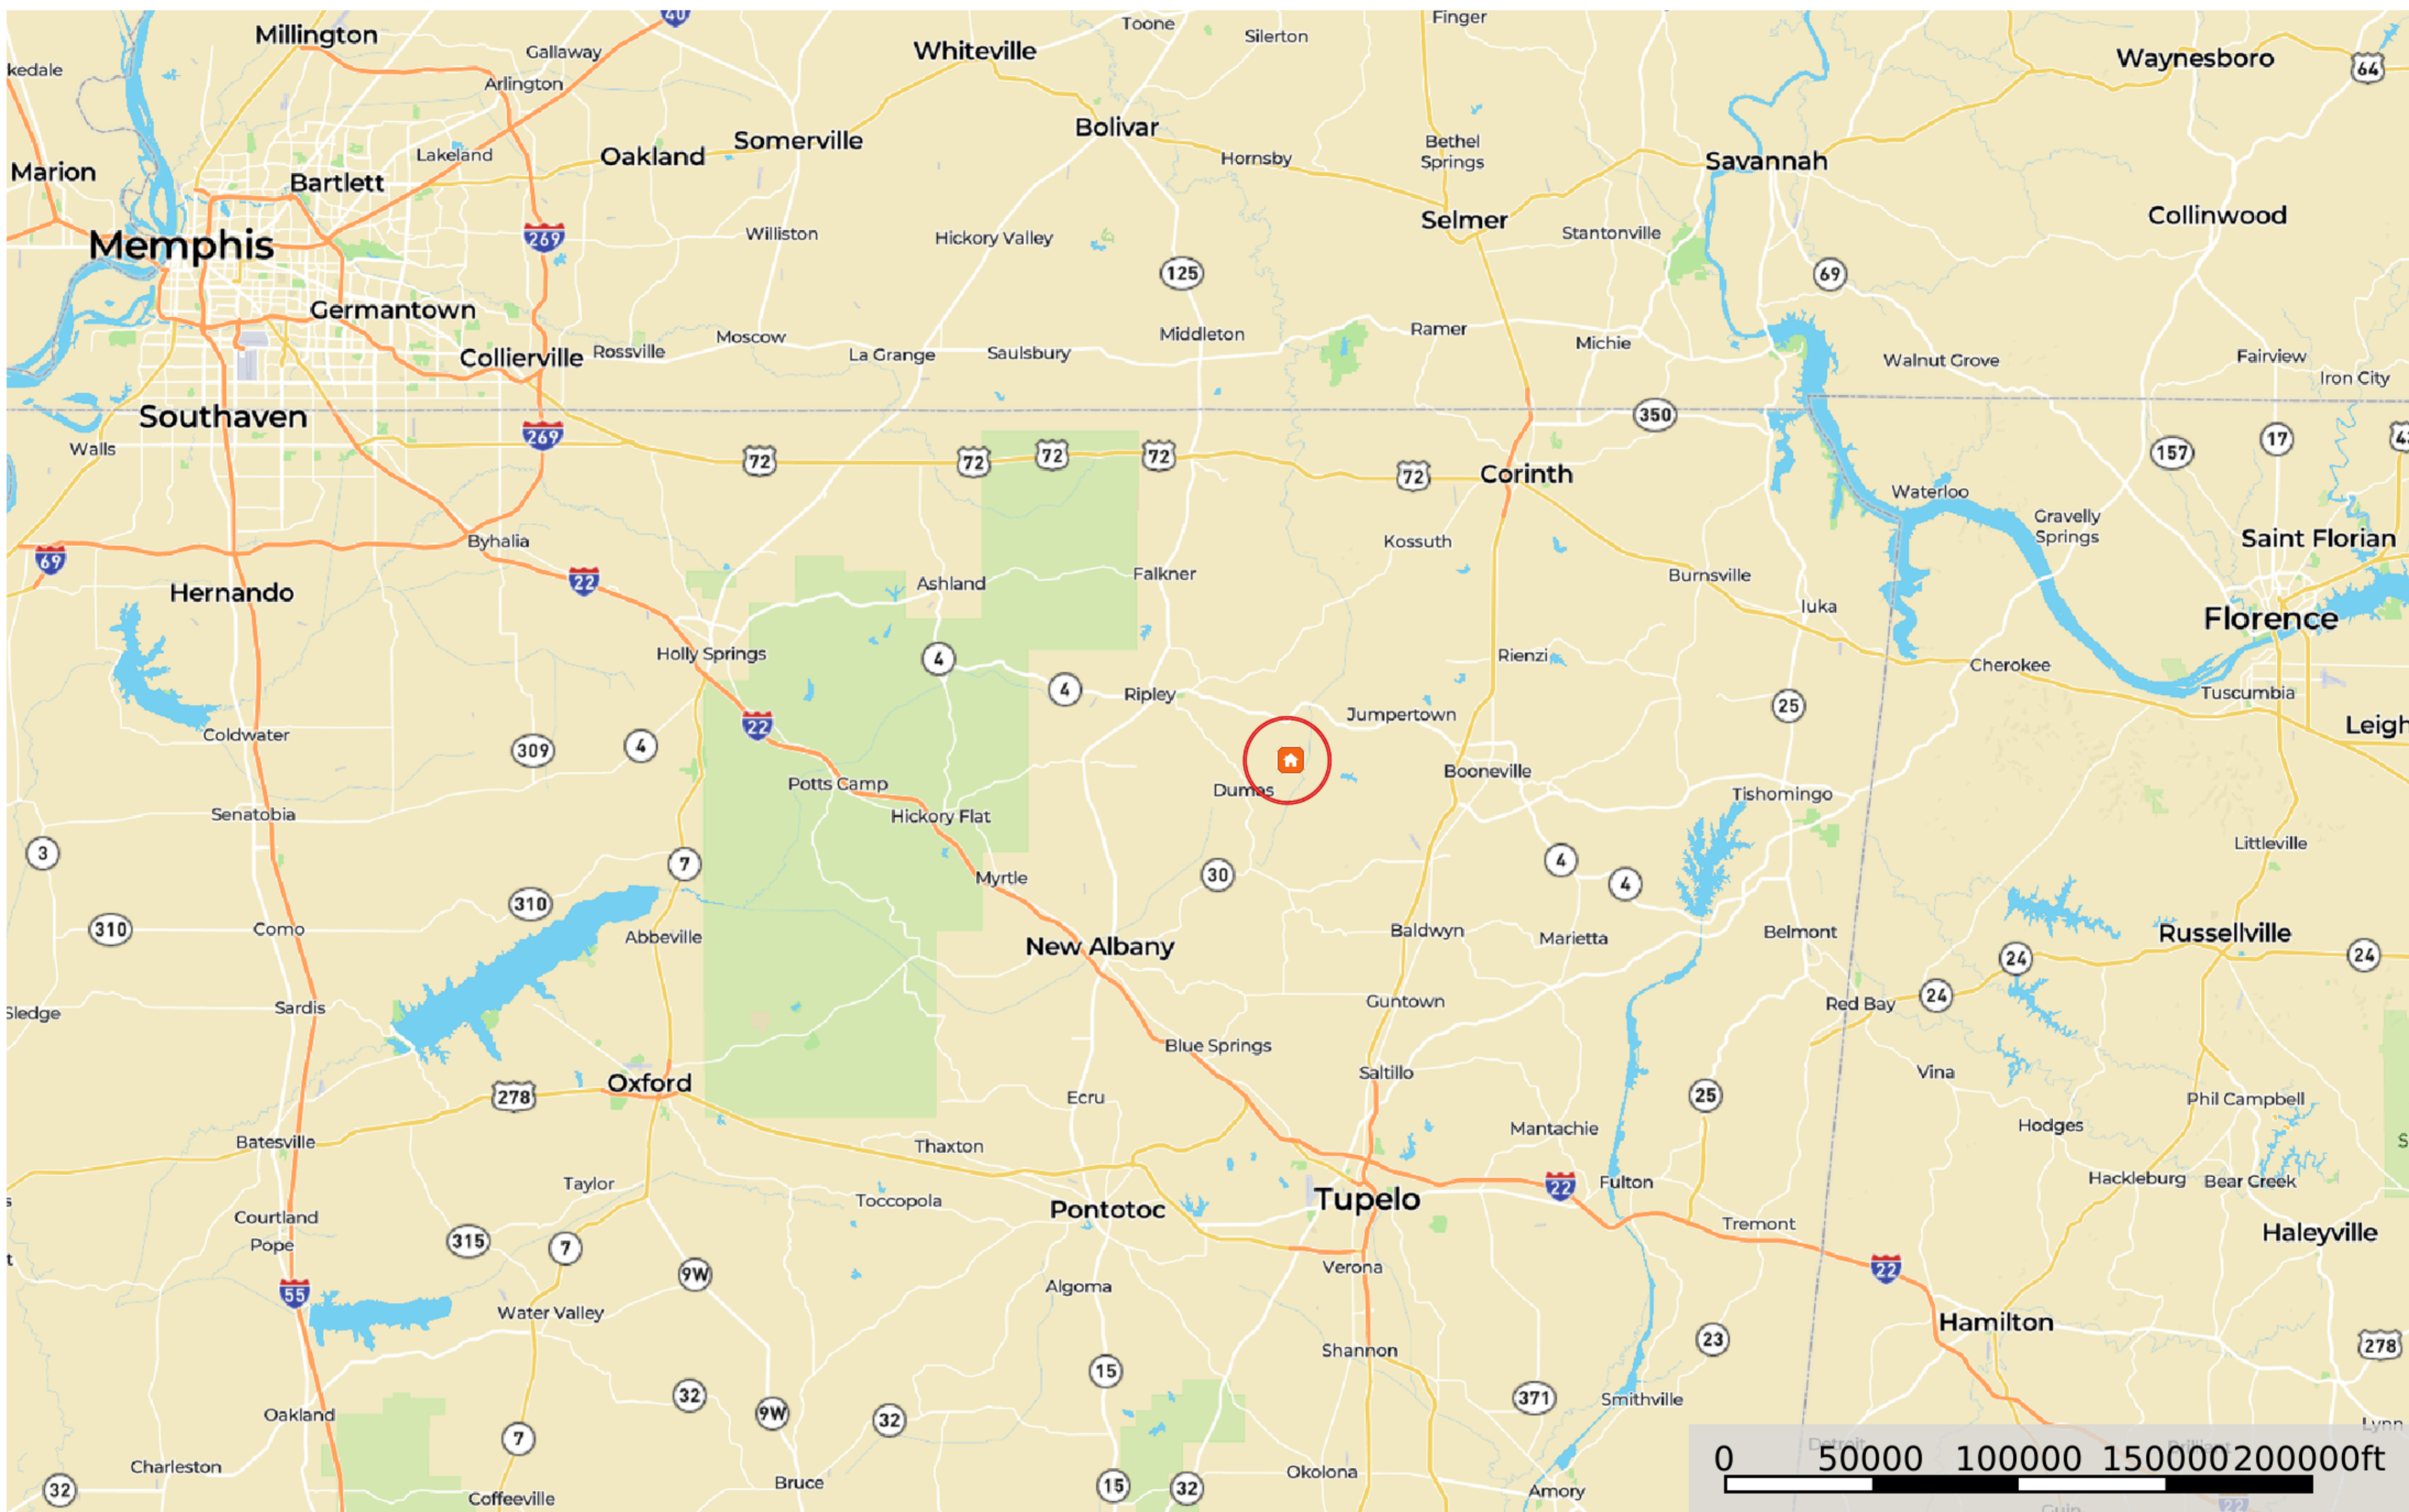

# Pine Grove School Tract 2 - SHK01

Tippah County, Mississippi, 39 AC +/-

Potential Building Site Boundary General Location

# Pine Grove School Tract 2 - SHK01

Tippah County, Mississippi, 39 AC +/-

Potential Building Site Boundary

**Pine Grove School Tract 2 - SHK01**  
Tippah County, Mississippi, 39 AC +/-

Potential Building Site Boundary

# Pine Grove School Tract 2 - SHK01

Tippah County, Mississippi, 39 AC +/-

 Potential Building Site  Boundary