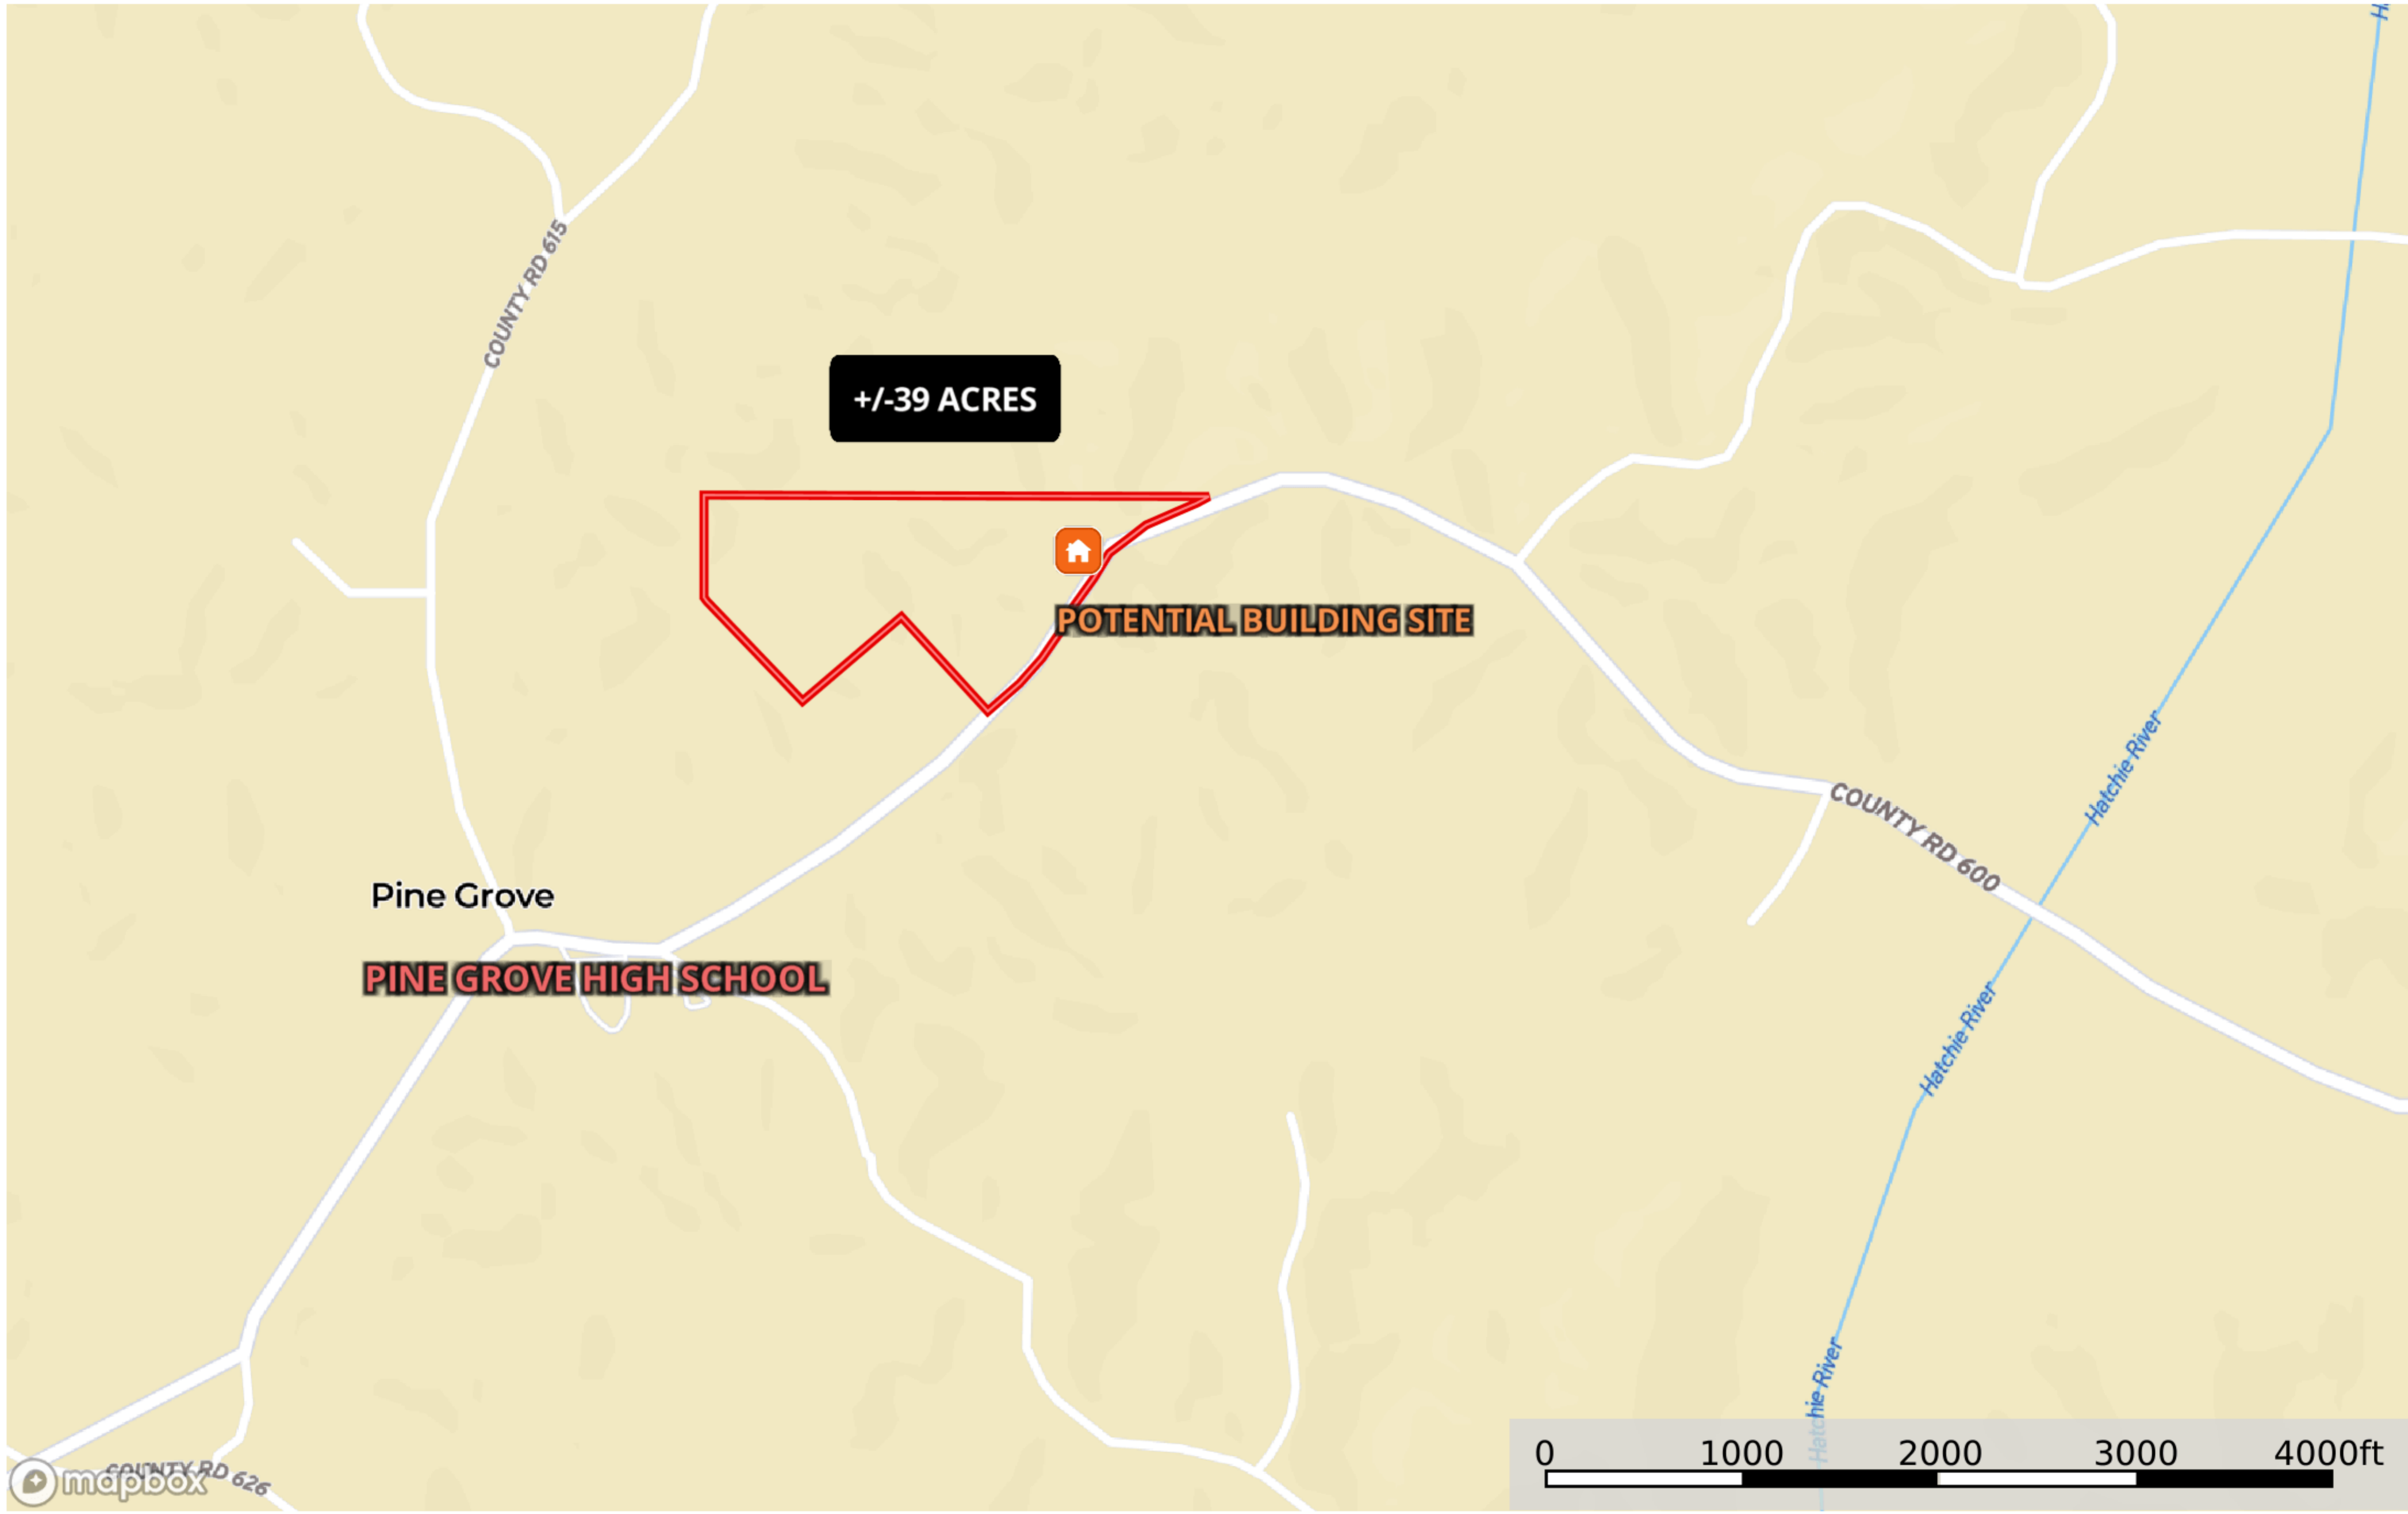

# Pine Grove School Tract 2 - SHK01

Tippah County, Mississippi, 39 AC +/-

Potential Building Site Boundary General Location

# Pine Grove School Tract 2 - SHK01

Tippah County, Mississippi, 39 AC +/-

Potential Building Site Boundary

**Pine Grove School Tract 2 - SHK01**  
Tippah County, Mississippi, 39 AC +/-

Potential Building Site Boundary

# Pine Grove School Tract 2 - SHK01

Tippah County, Mississippi, 39 AC +/-

 Potential Building Site  Boundary