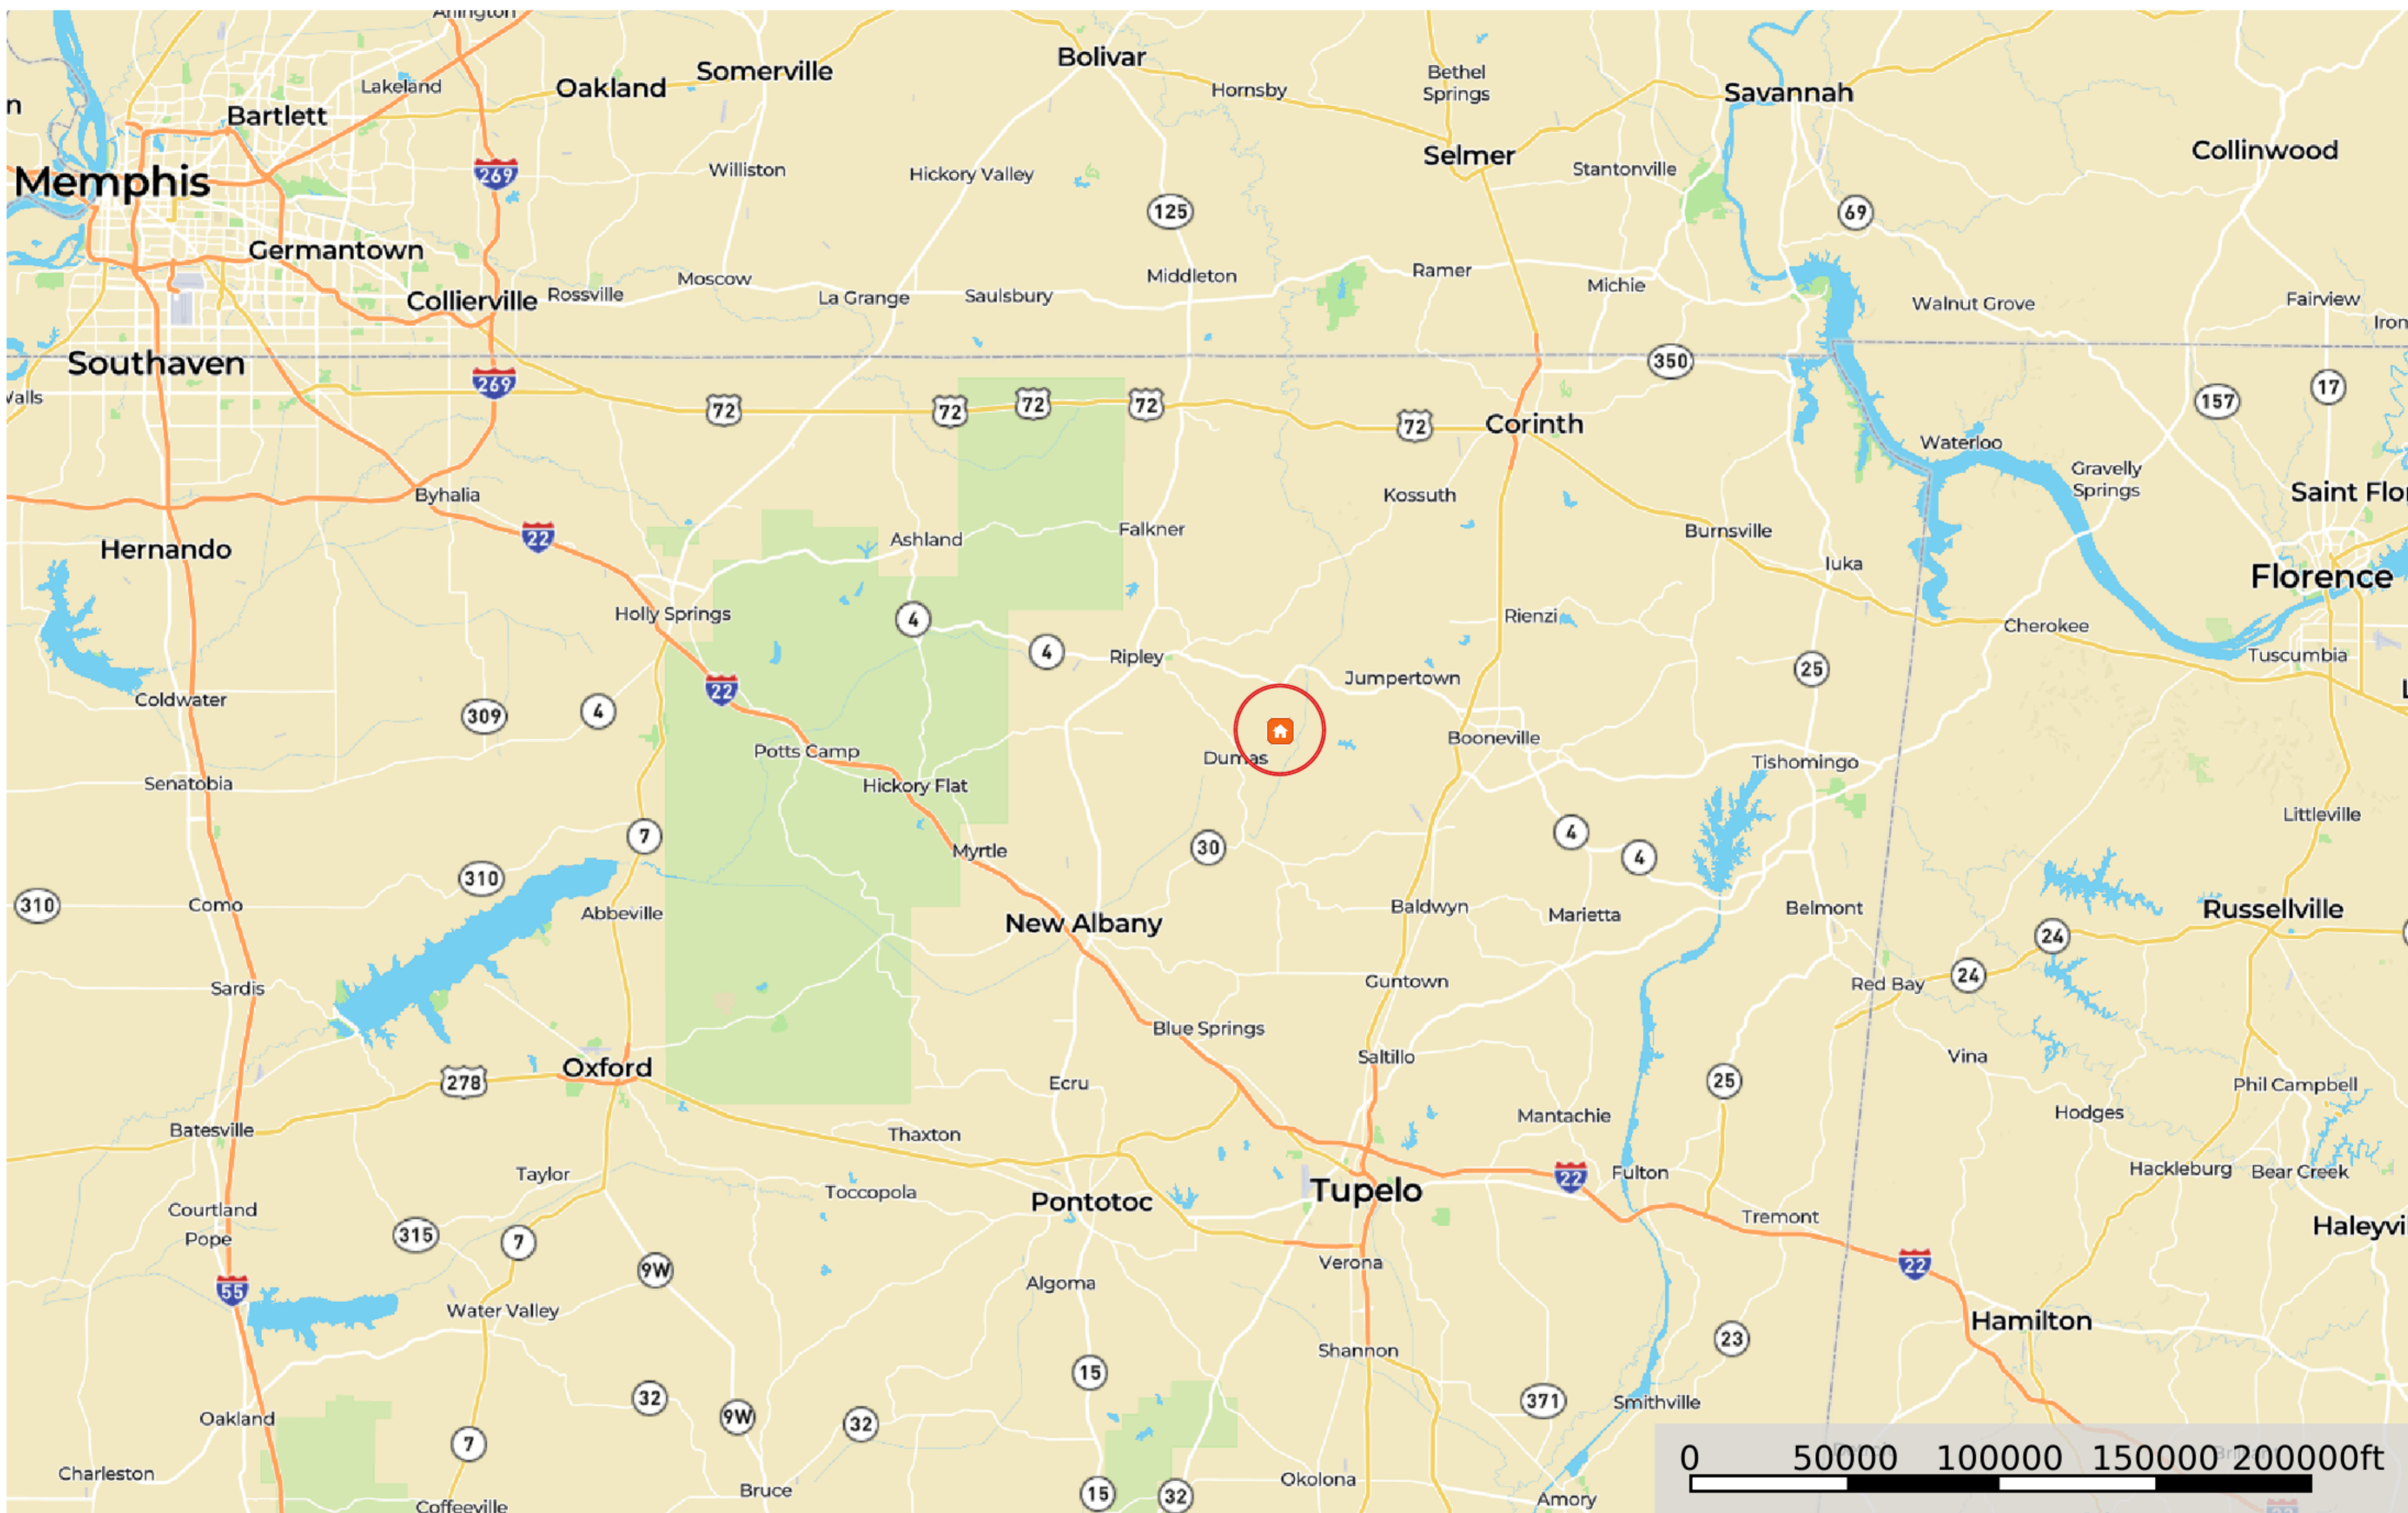

Pine Grove School Tract 1 - SHK01

Tippah County, Mississippi, 19 AC +/-

Potential Building Site Boundary General Location

Pine Grove School Tract 1 - SHK01

Tippah County, Mississippi, 19 AC +/-

 Potential Building Site  Boundary

Pine Grove School Tract 1 - SHK01
Tippah County, Mississippi, 19 AC +/-

Potential Building Site Boundary

Pine Grove School Tract 1 - SHK01

Tippah County, Mississippi, 19 AC +/-

 Potential Building Site  Boundary