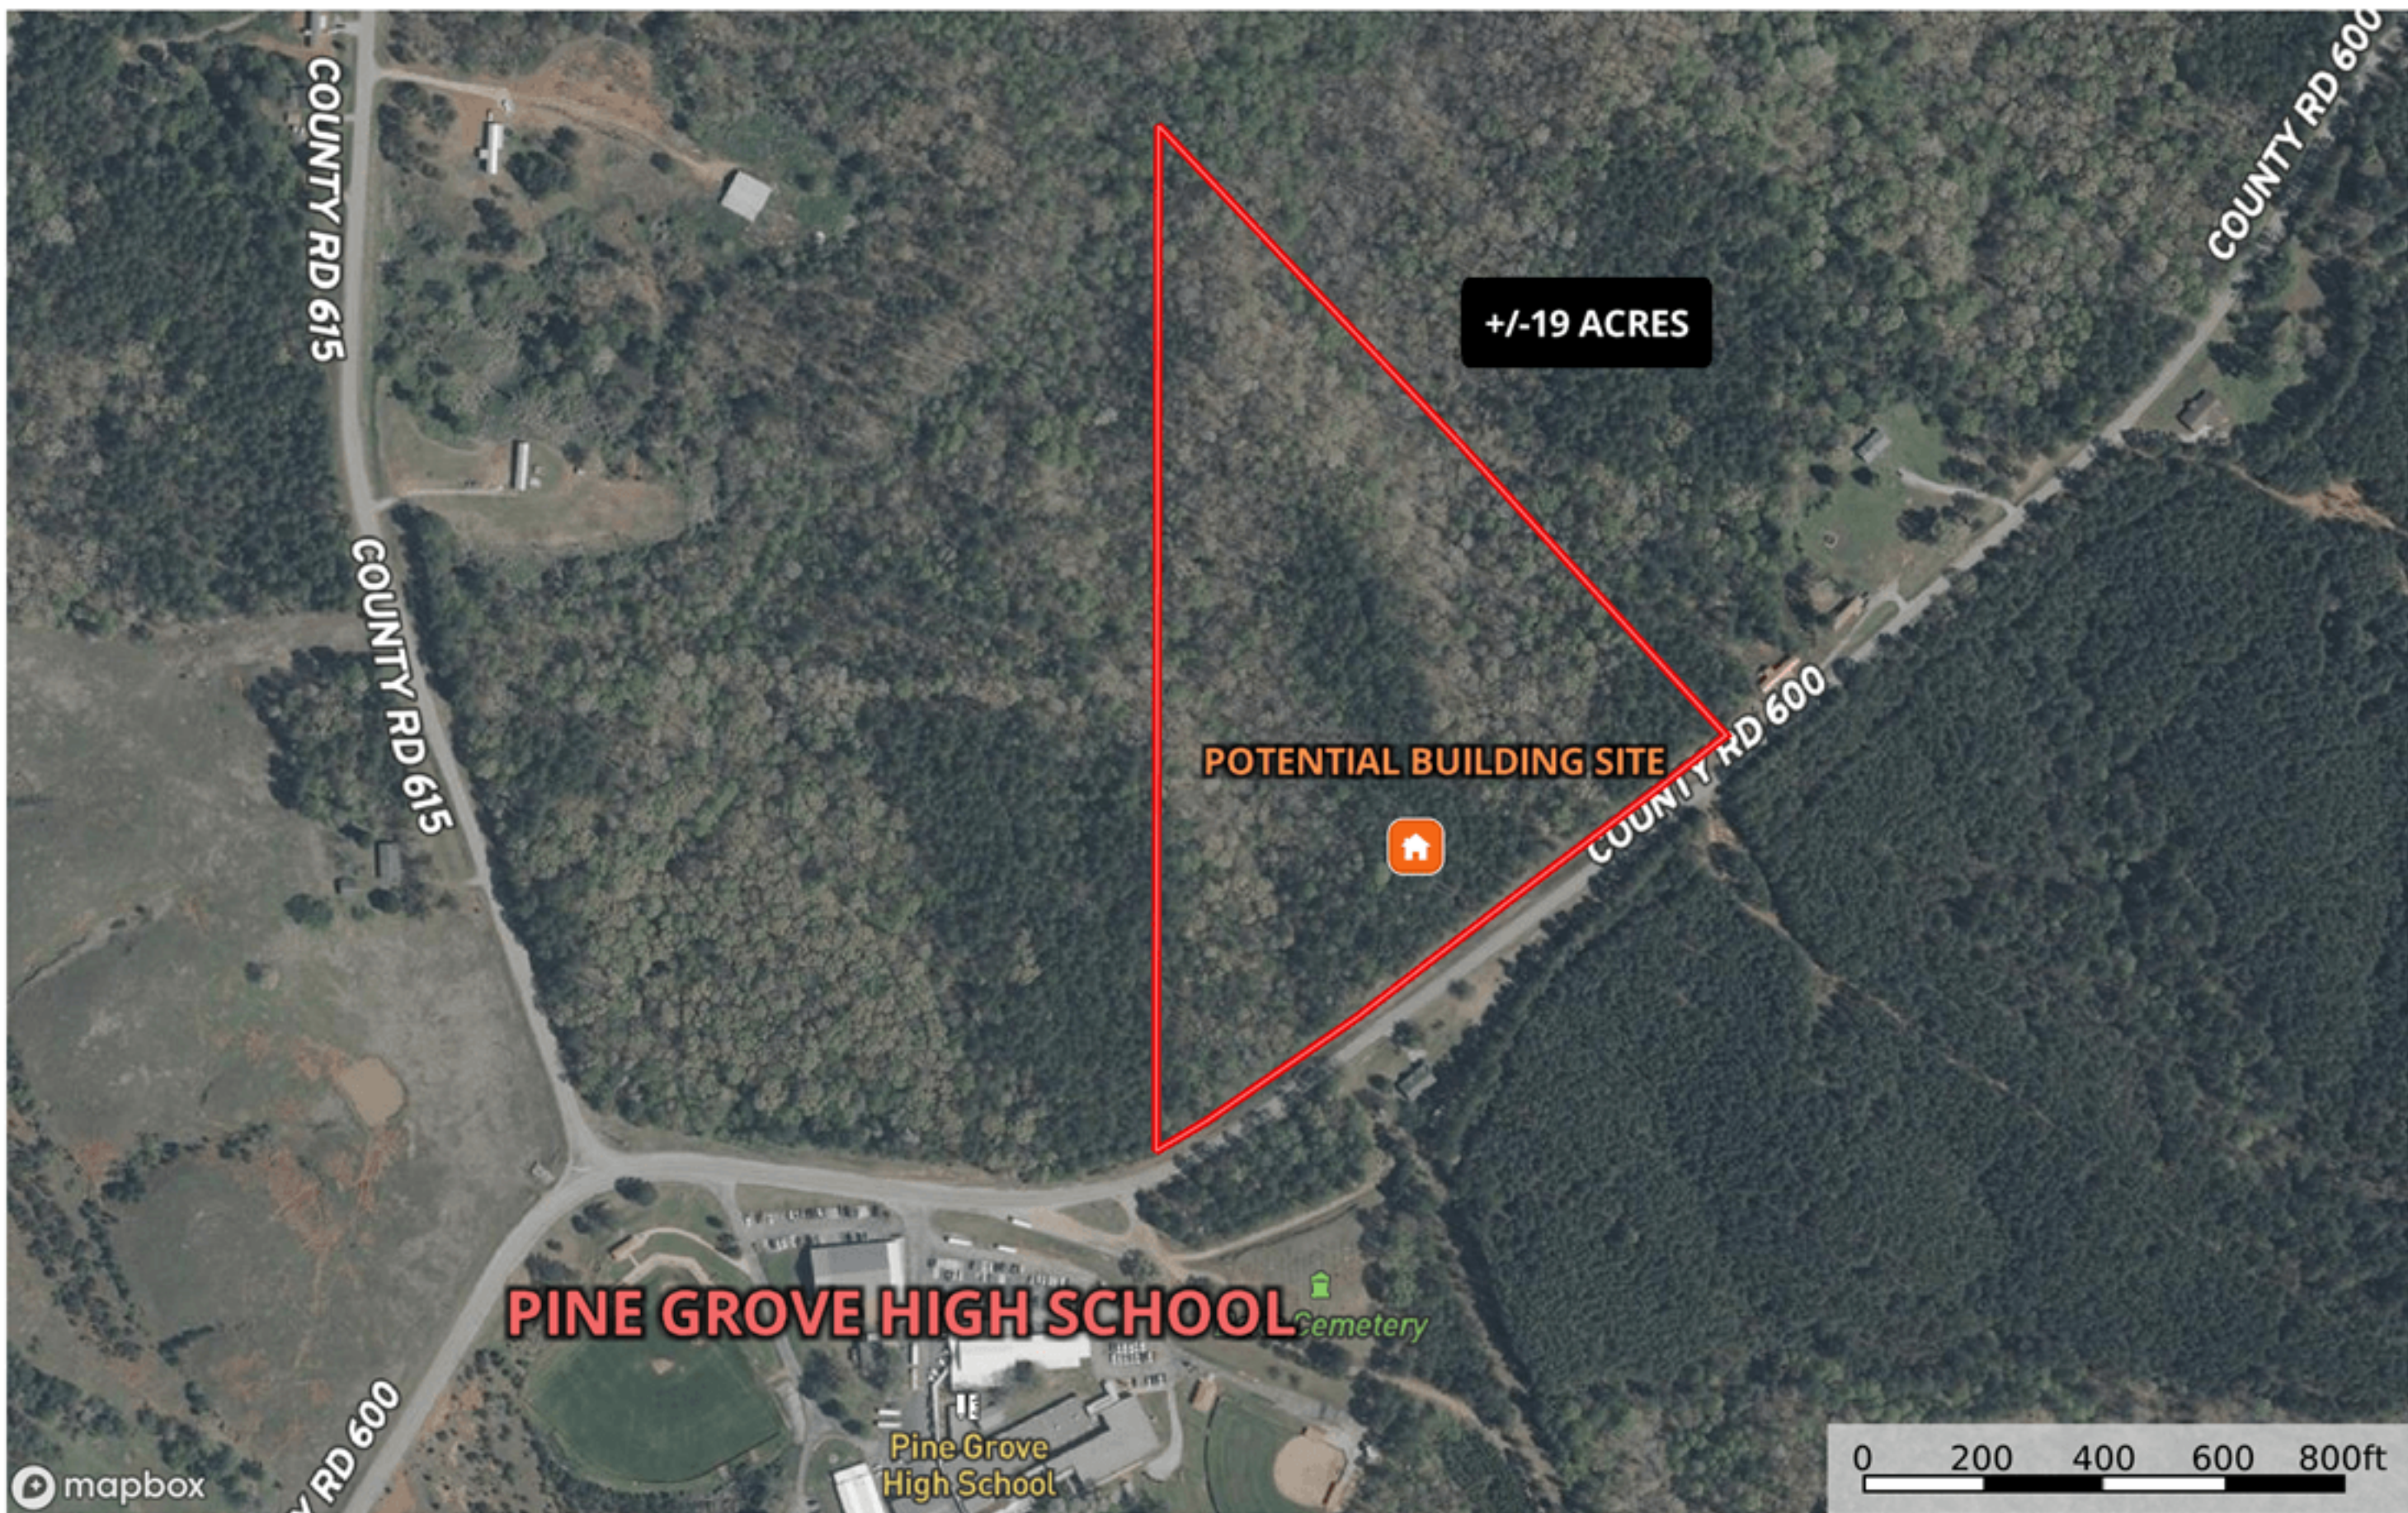

Pine Grove School Tract 1 - SHK01

Tippah County, Mississippi, 19 AC +/-

Potential Building Site Boundary General Location

Pine Grove School Tract 1 - SHK01

Tippah County, Mississippi, 19 AC +/-

 Potential Building Site  Boundary

Pine Grove School Tract 1 - SHK01
Tippah County, Mississippi, 19 AC +/-

Potential Building Site Boundary

Pine Grove School Tract 1 - SHK01

Tippah County, Mississippi, 19 AC +/-

 Potential Building Site  Boundary