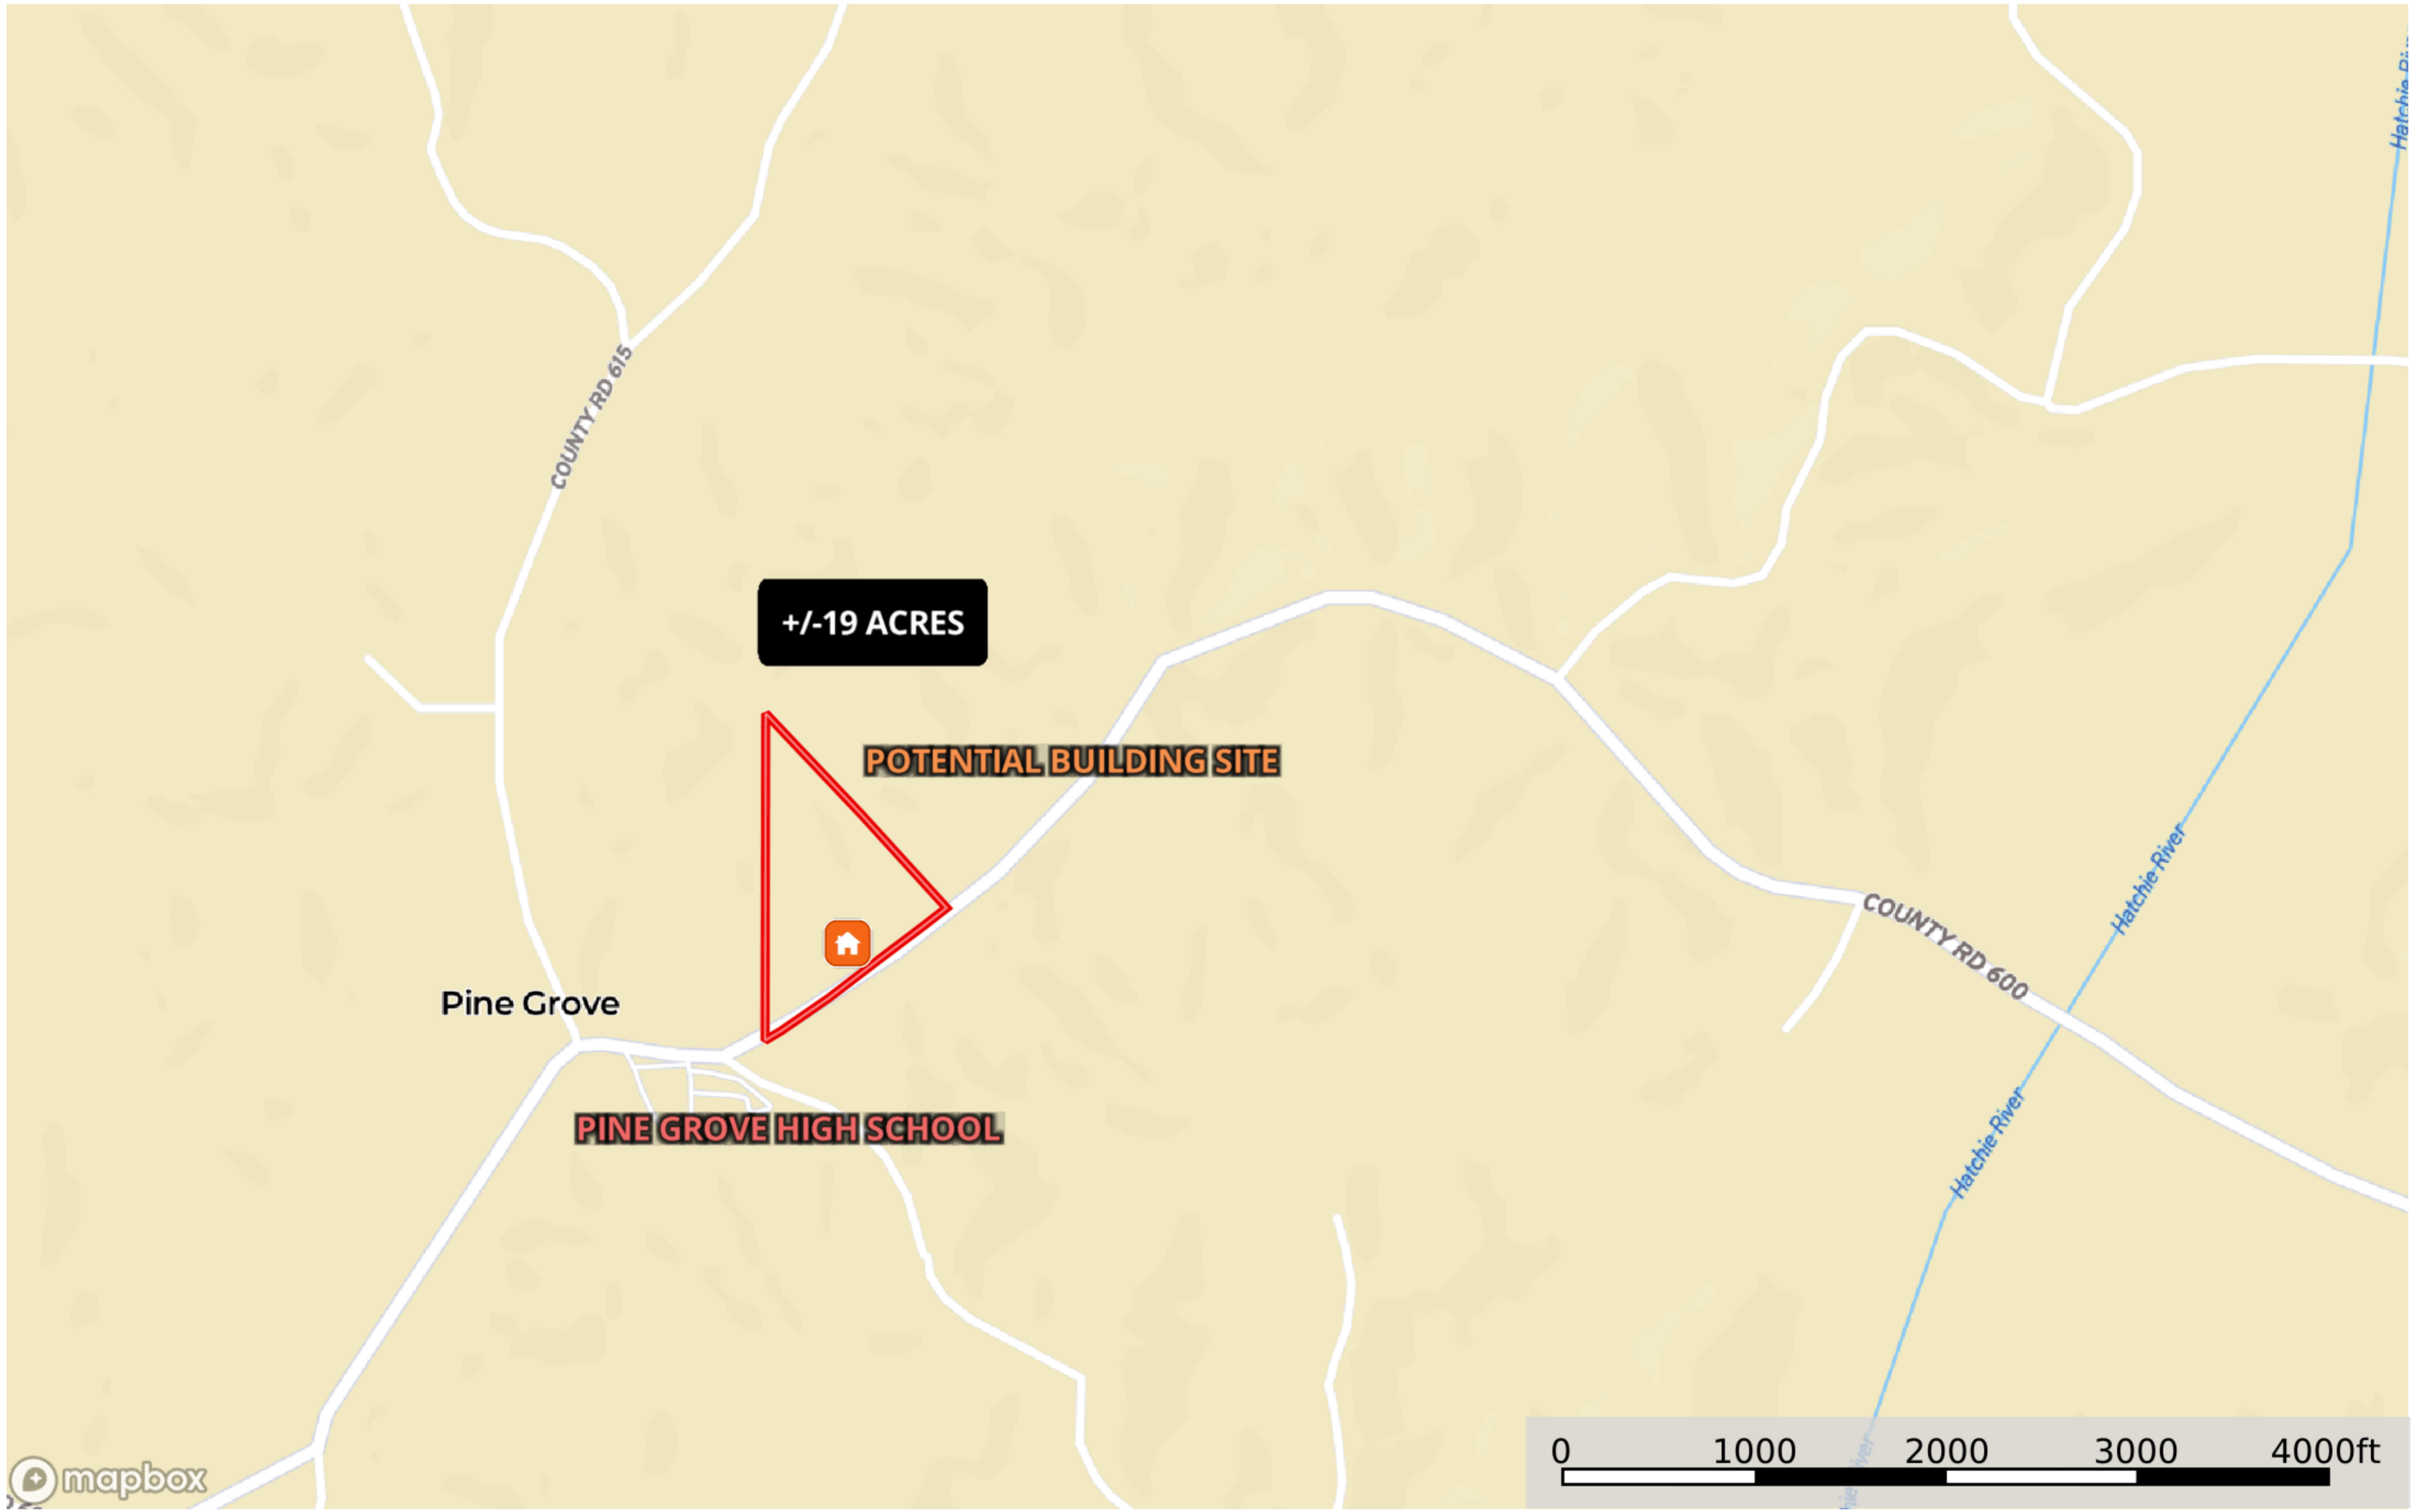

Pine Grove School Tract 1 - SHK01

Tippah County, Mississippi, 19 AC +/-

Potential Building Site Boundary General Location

Pine Grove School Tract 1 - SHK01

Tippah County, Mississippi, 19 AC +/-

 Potential Building Site  Boundary

Pine Grove School Tract 1 - SHK01
Tippah County, Mississippi, 19 AC +/-

Potential Building Site Boundary

Pine Grove School Tract 1 - SHK01

Tippah County, Mississippi, 19 AC +/-

 Potential Building Site  Boundary