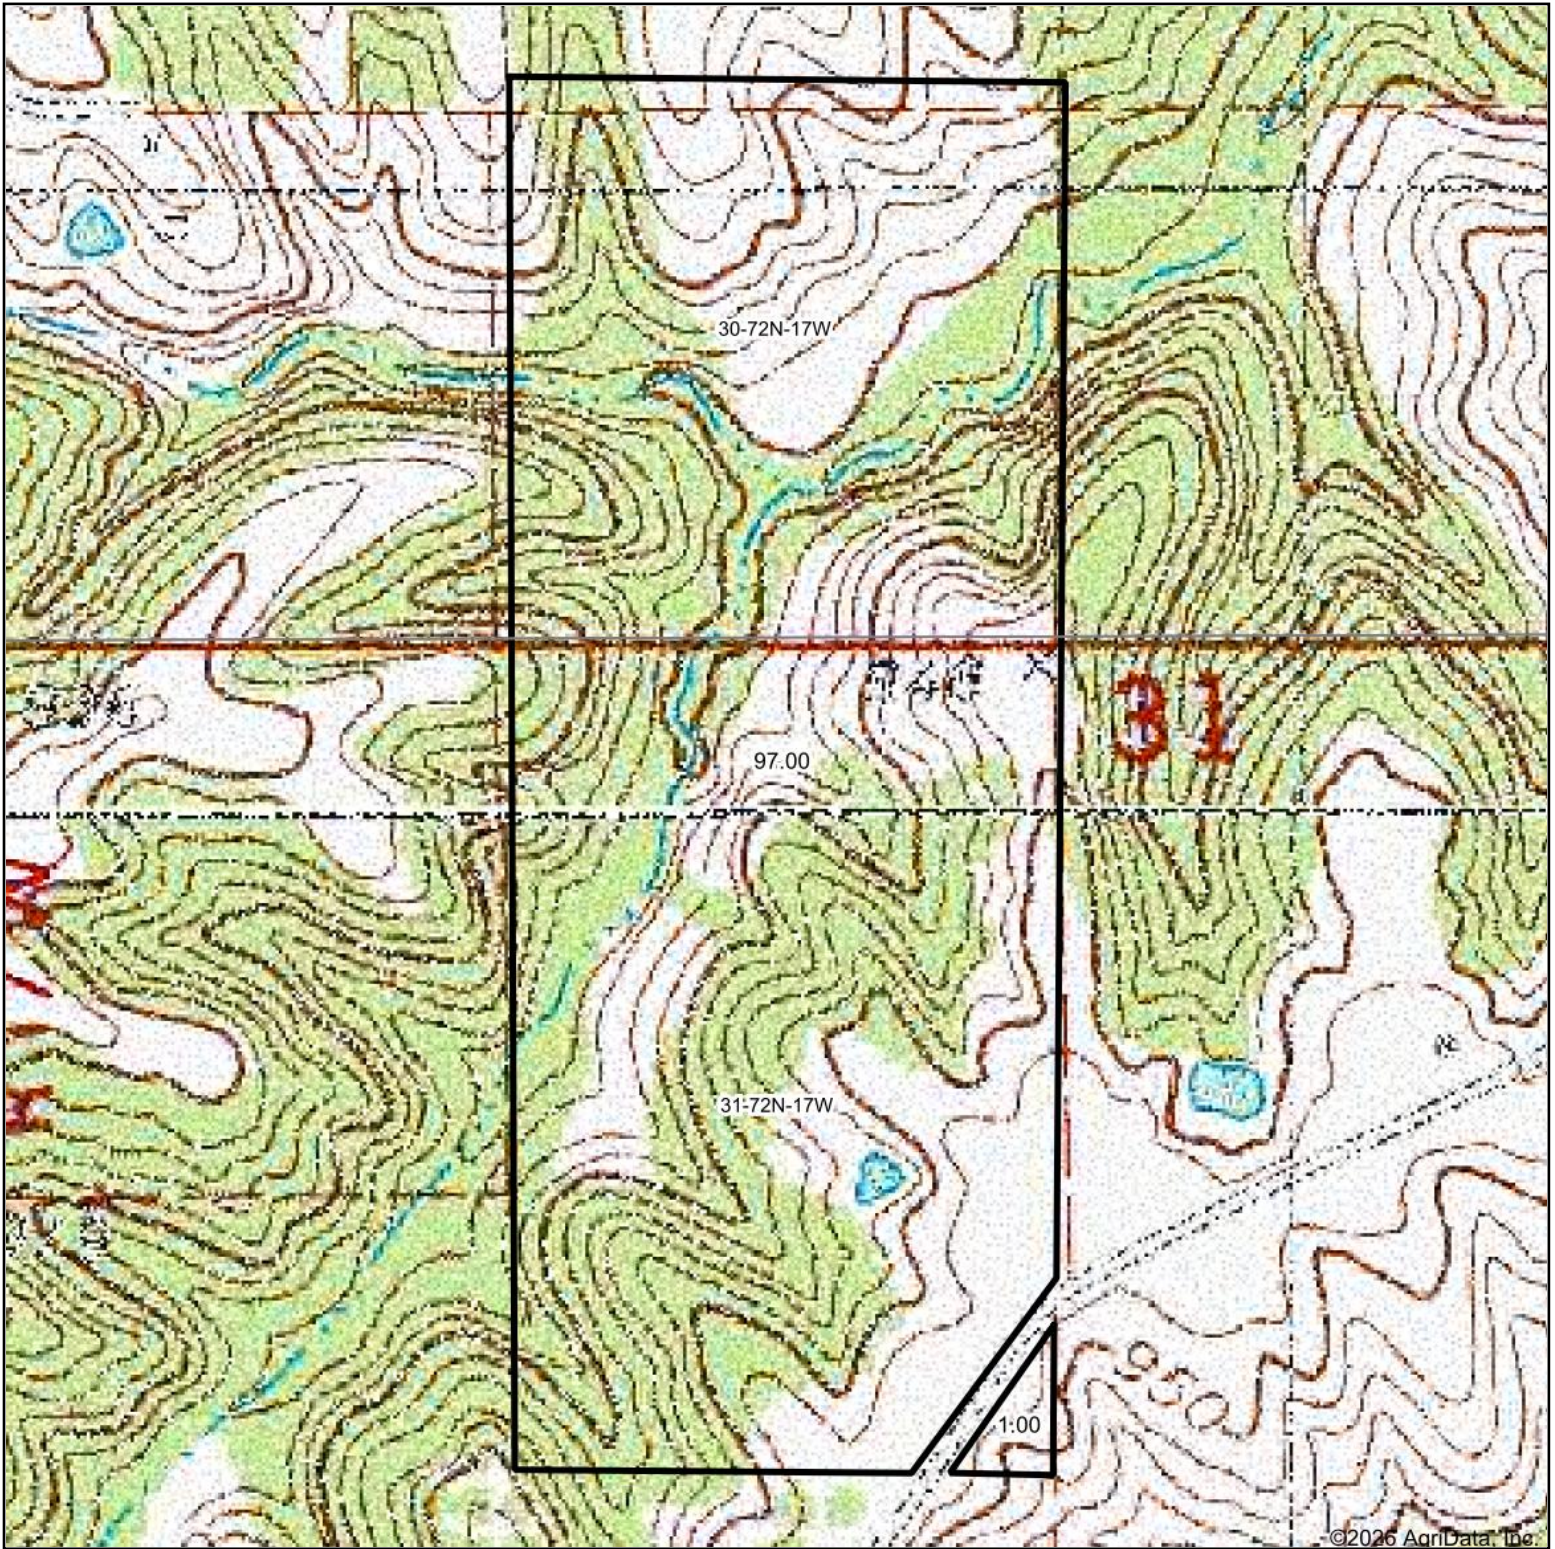

Topography Map

Boundary Lines are Approximate

©2026 AgriData, Inc.

Map Center: 41° 0' 0.73, -92° 51' 42.79

**Hawkeye
Real Estate**

**31-72N-17W
Monroe County
Iowa**

Maps Provided By:

© AgriData, Inc. 2025