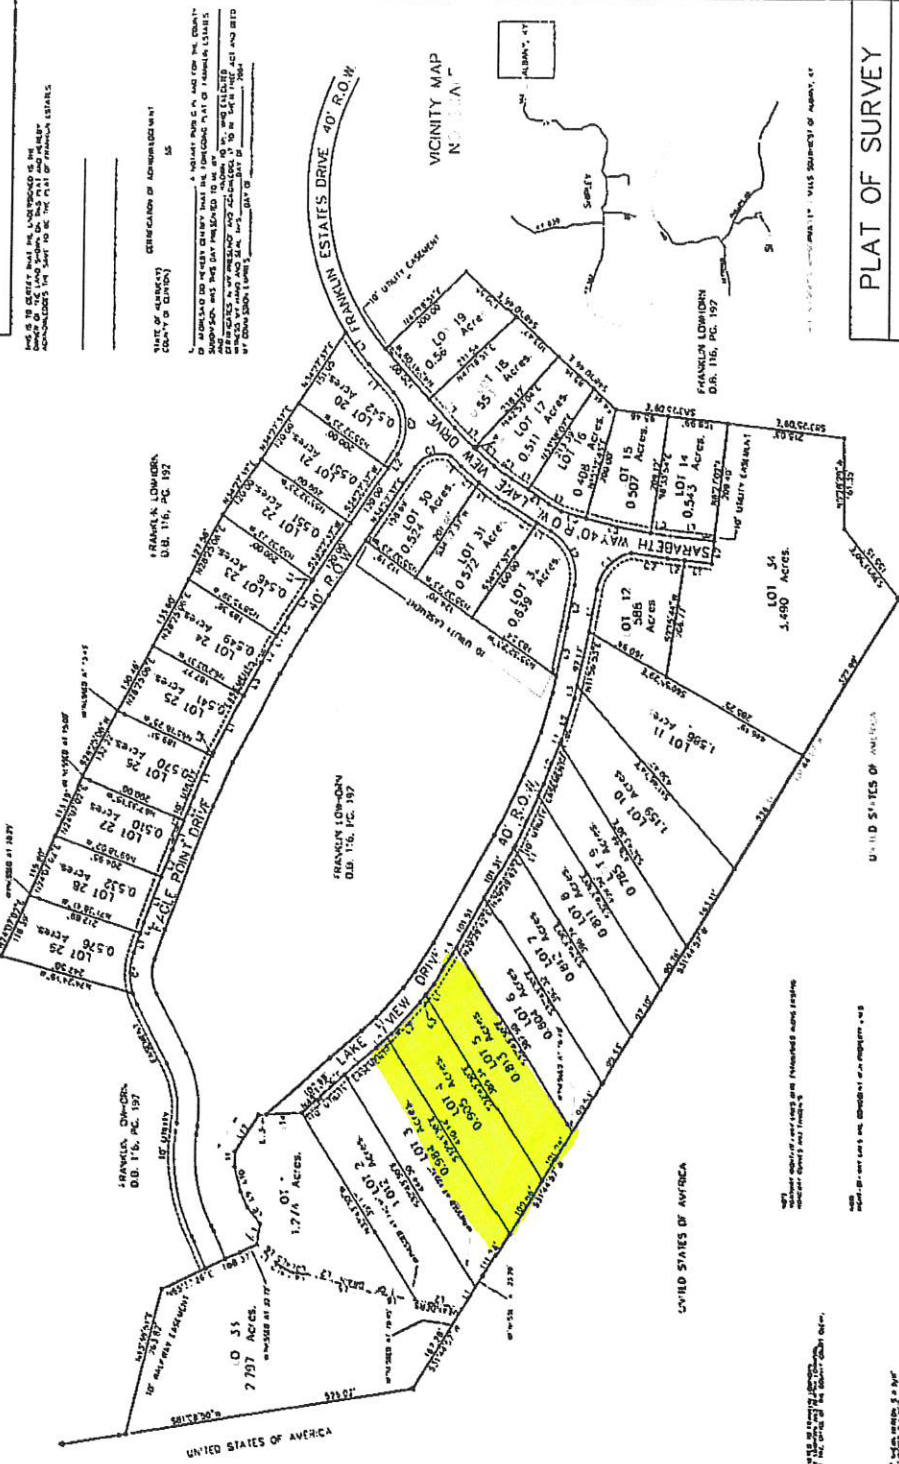

TALBOTT LAND SURVEYING
N. HWY 127, P.O. BOX 7
ALBANY, KY 42602
(606) 387-6365

THIS IS TO CERTIFY THAT THE UNDERGROUND IS THE PROPERTY OF THE STATE OF KENTUCKY AND THAT THE SURVEYOR HAS NO INTEREST IN THE SAME.

DATE OF SURVEY: 03-30-04
COUNTY: CLAY

SECTION OF ADJACENT MAP: 15

DATE OF ADJACENT MAP: 03-30-04

ADJACENT MAP NO.: 15

ADJACENT MAP TITLE: FRANKLIN LOWDOWN

ADJACENT MAP D.B. NO.: D.B. 116, P.C. 197

ADJACENT MAP SCALE: 1" = 100'

ADJACENT MAP DRAWN BY: A. BRUMMETT

PLAT OF SURVEY
FRANKLIN ESTATES
SUBDIVISION
WATERS OF WOLF RIVER
DALE HOLLOW LAKE
LETTERED OAK COMMUNITY
CLINTON COUNTY KENTUCKY

DATE: 03-30-04
SCALE: 1" = 100'
DRAWN BY: A. BRUMMETT

FILED
APR 04 2004
CLAY COUNTY CLERK
CLAY COUNTY, KY

1" = 100'

UNITED STATES OF AMERICA