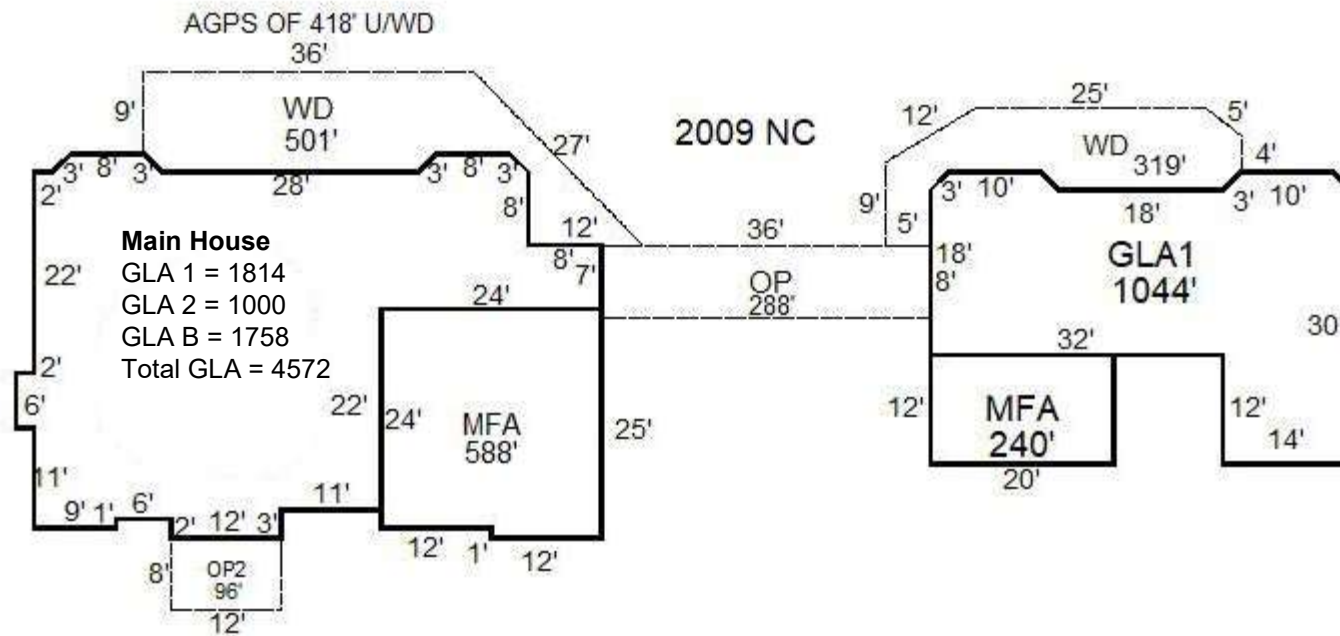

Sketch for Residential Card 1

Sketch by Apex IV Windows™