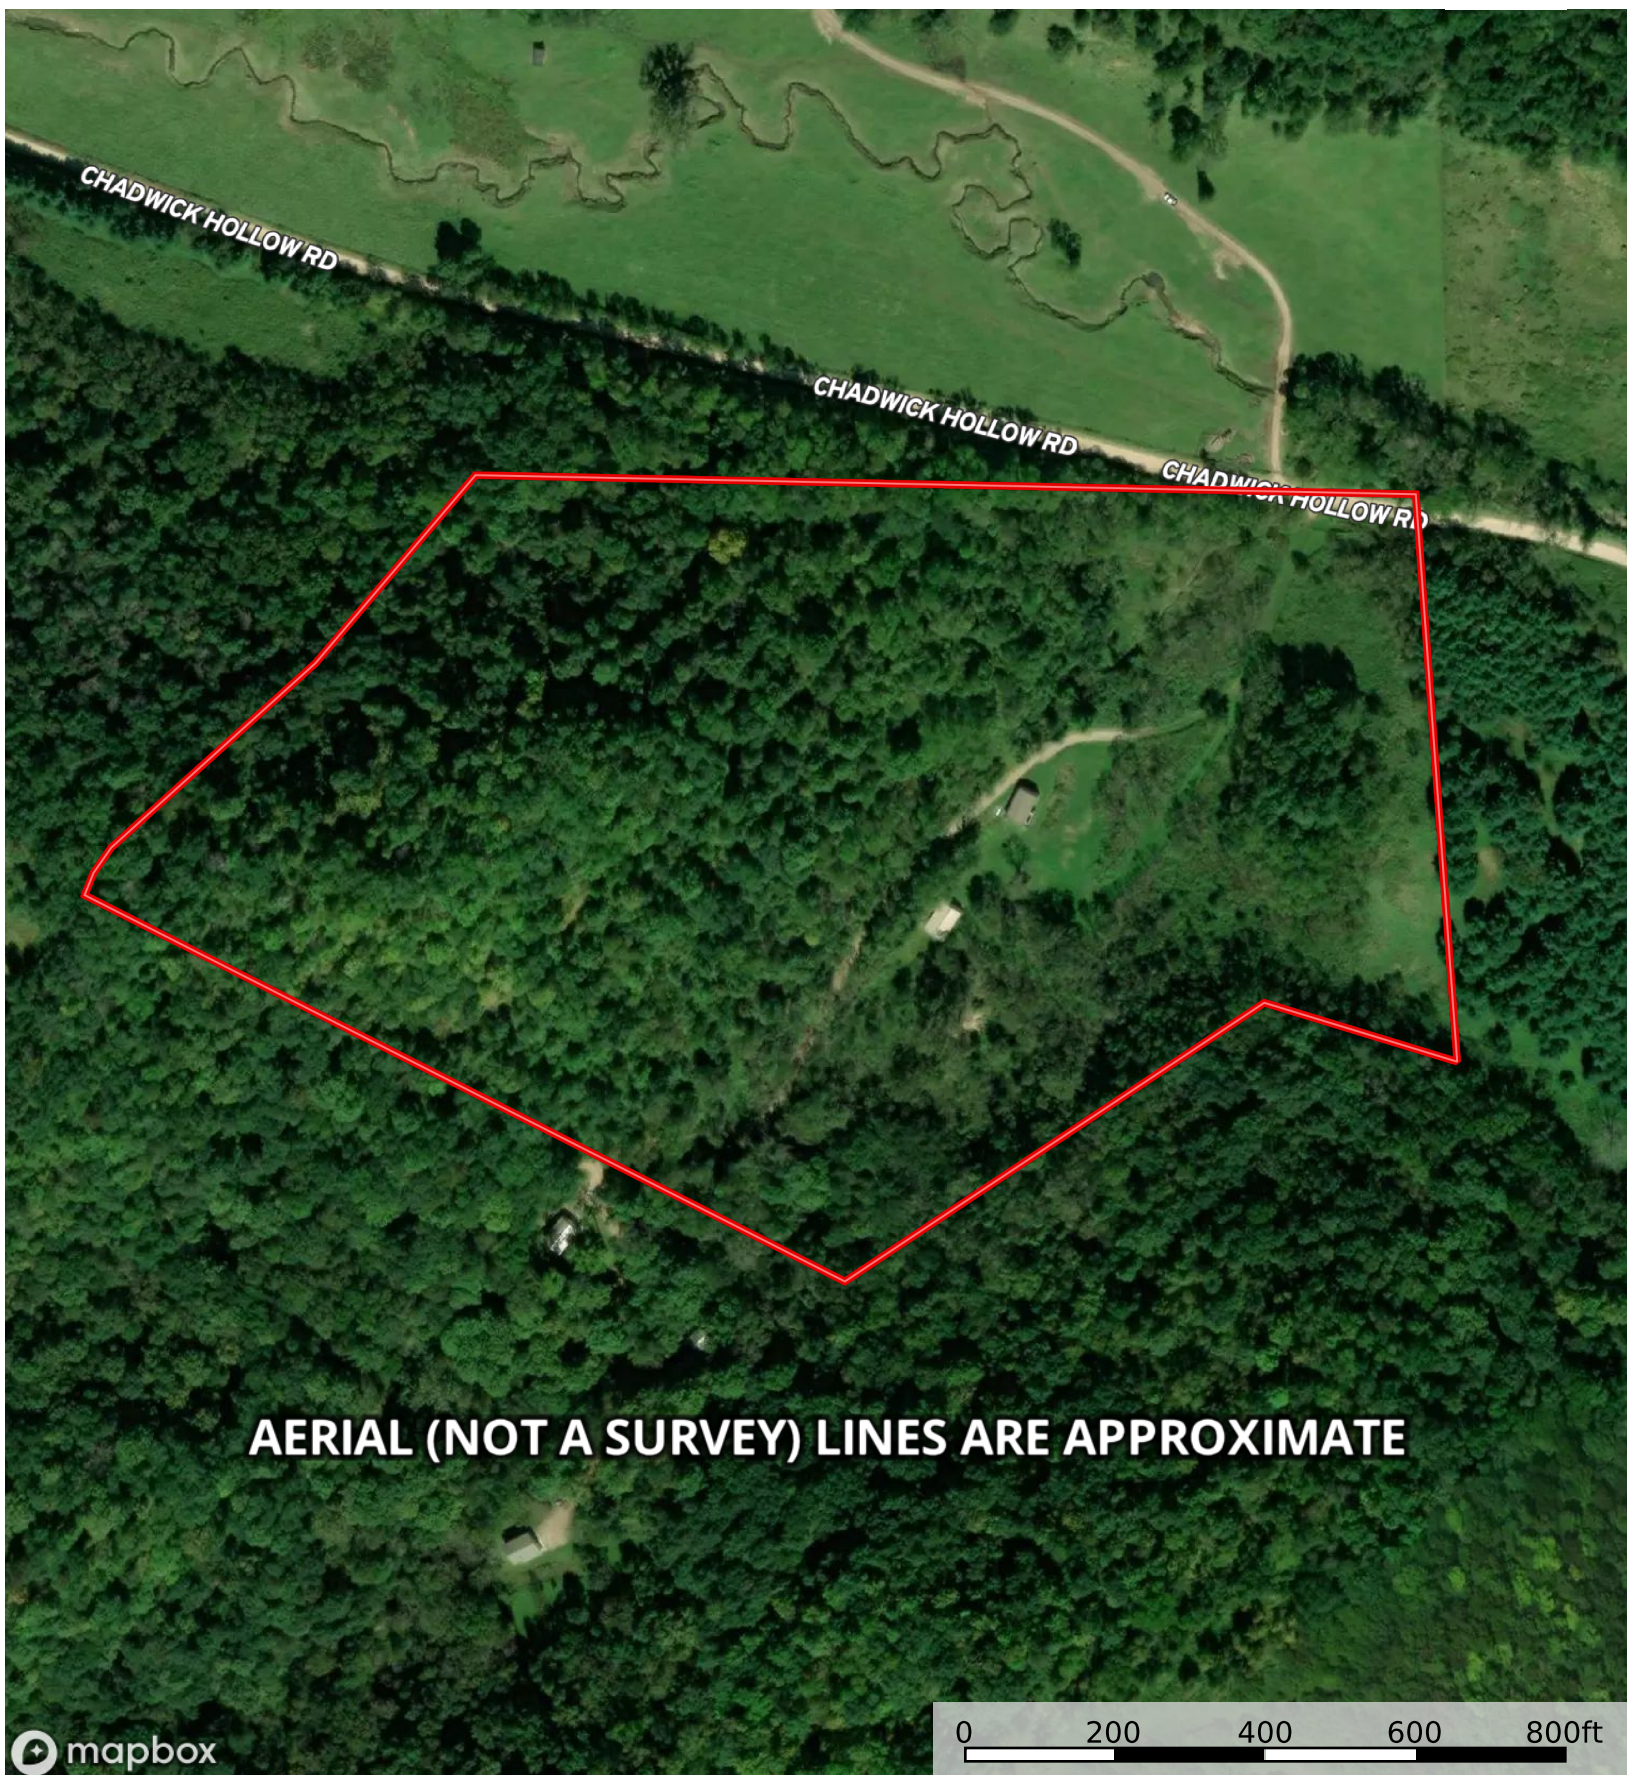

15955 North Frank Rd Gays Mills

Wisconsin, AC +/-

AERIAL (NOT A SURVEY) LINES ARE APPROXIMATE

Boundary