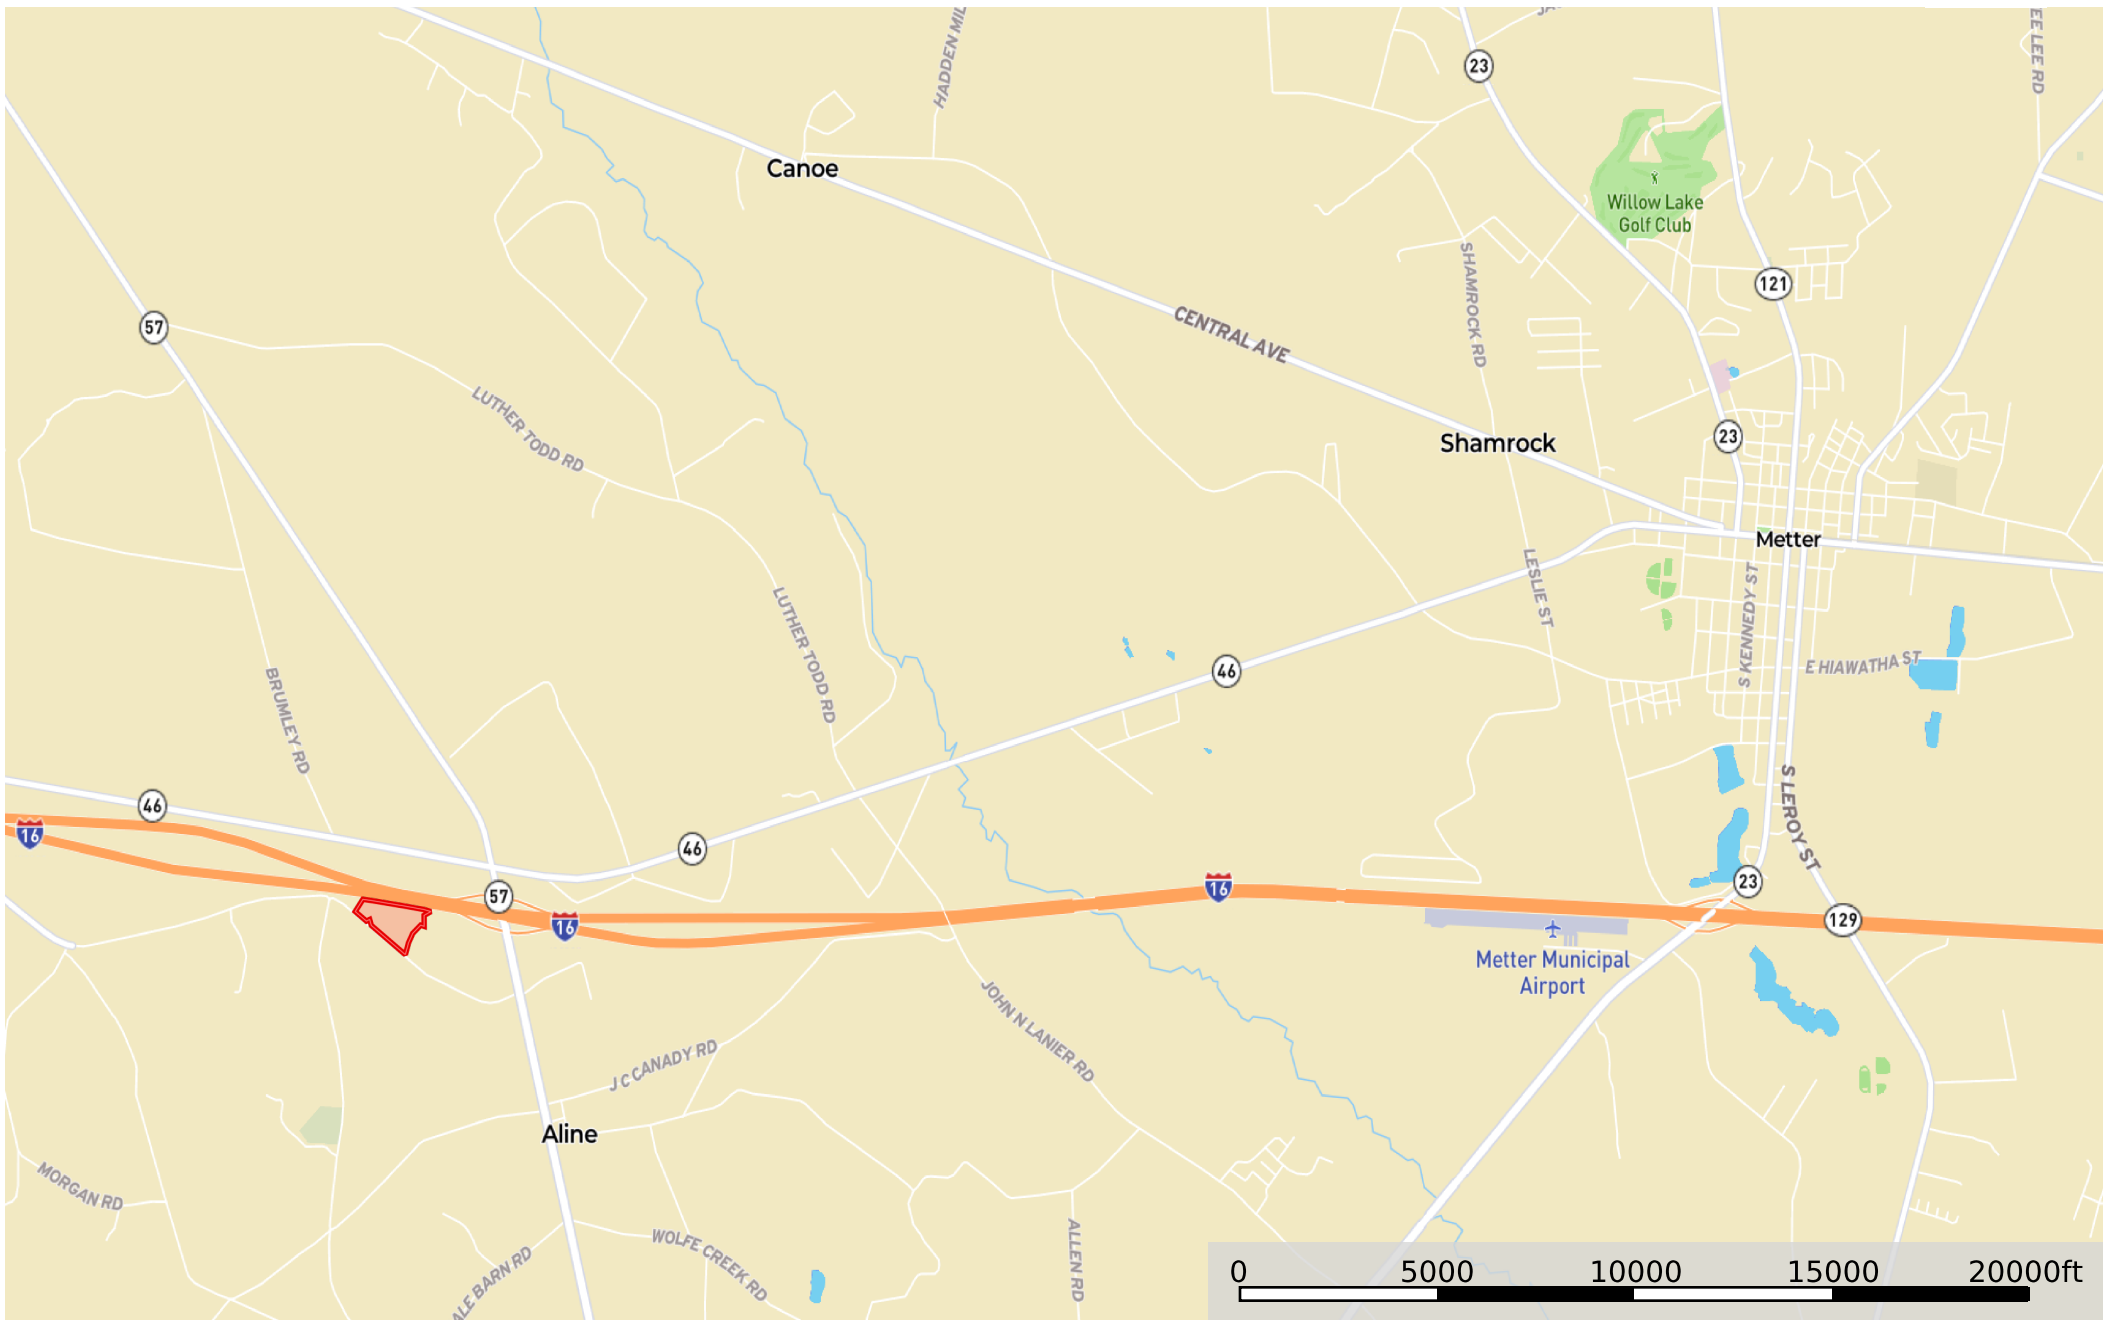

I-16 / Cool Springs Tract

Candler County, Georgia, 25.6 AC +/-

 Boundary