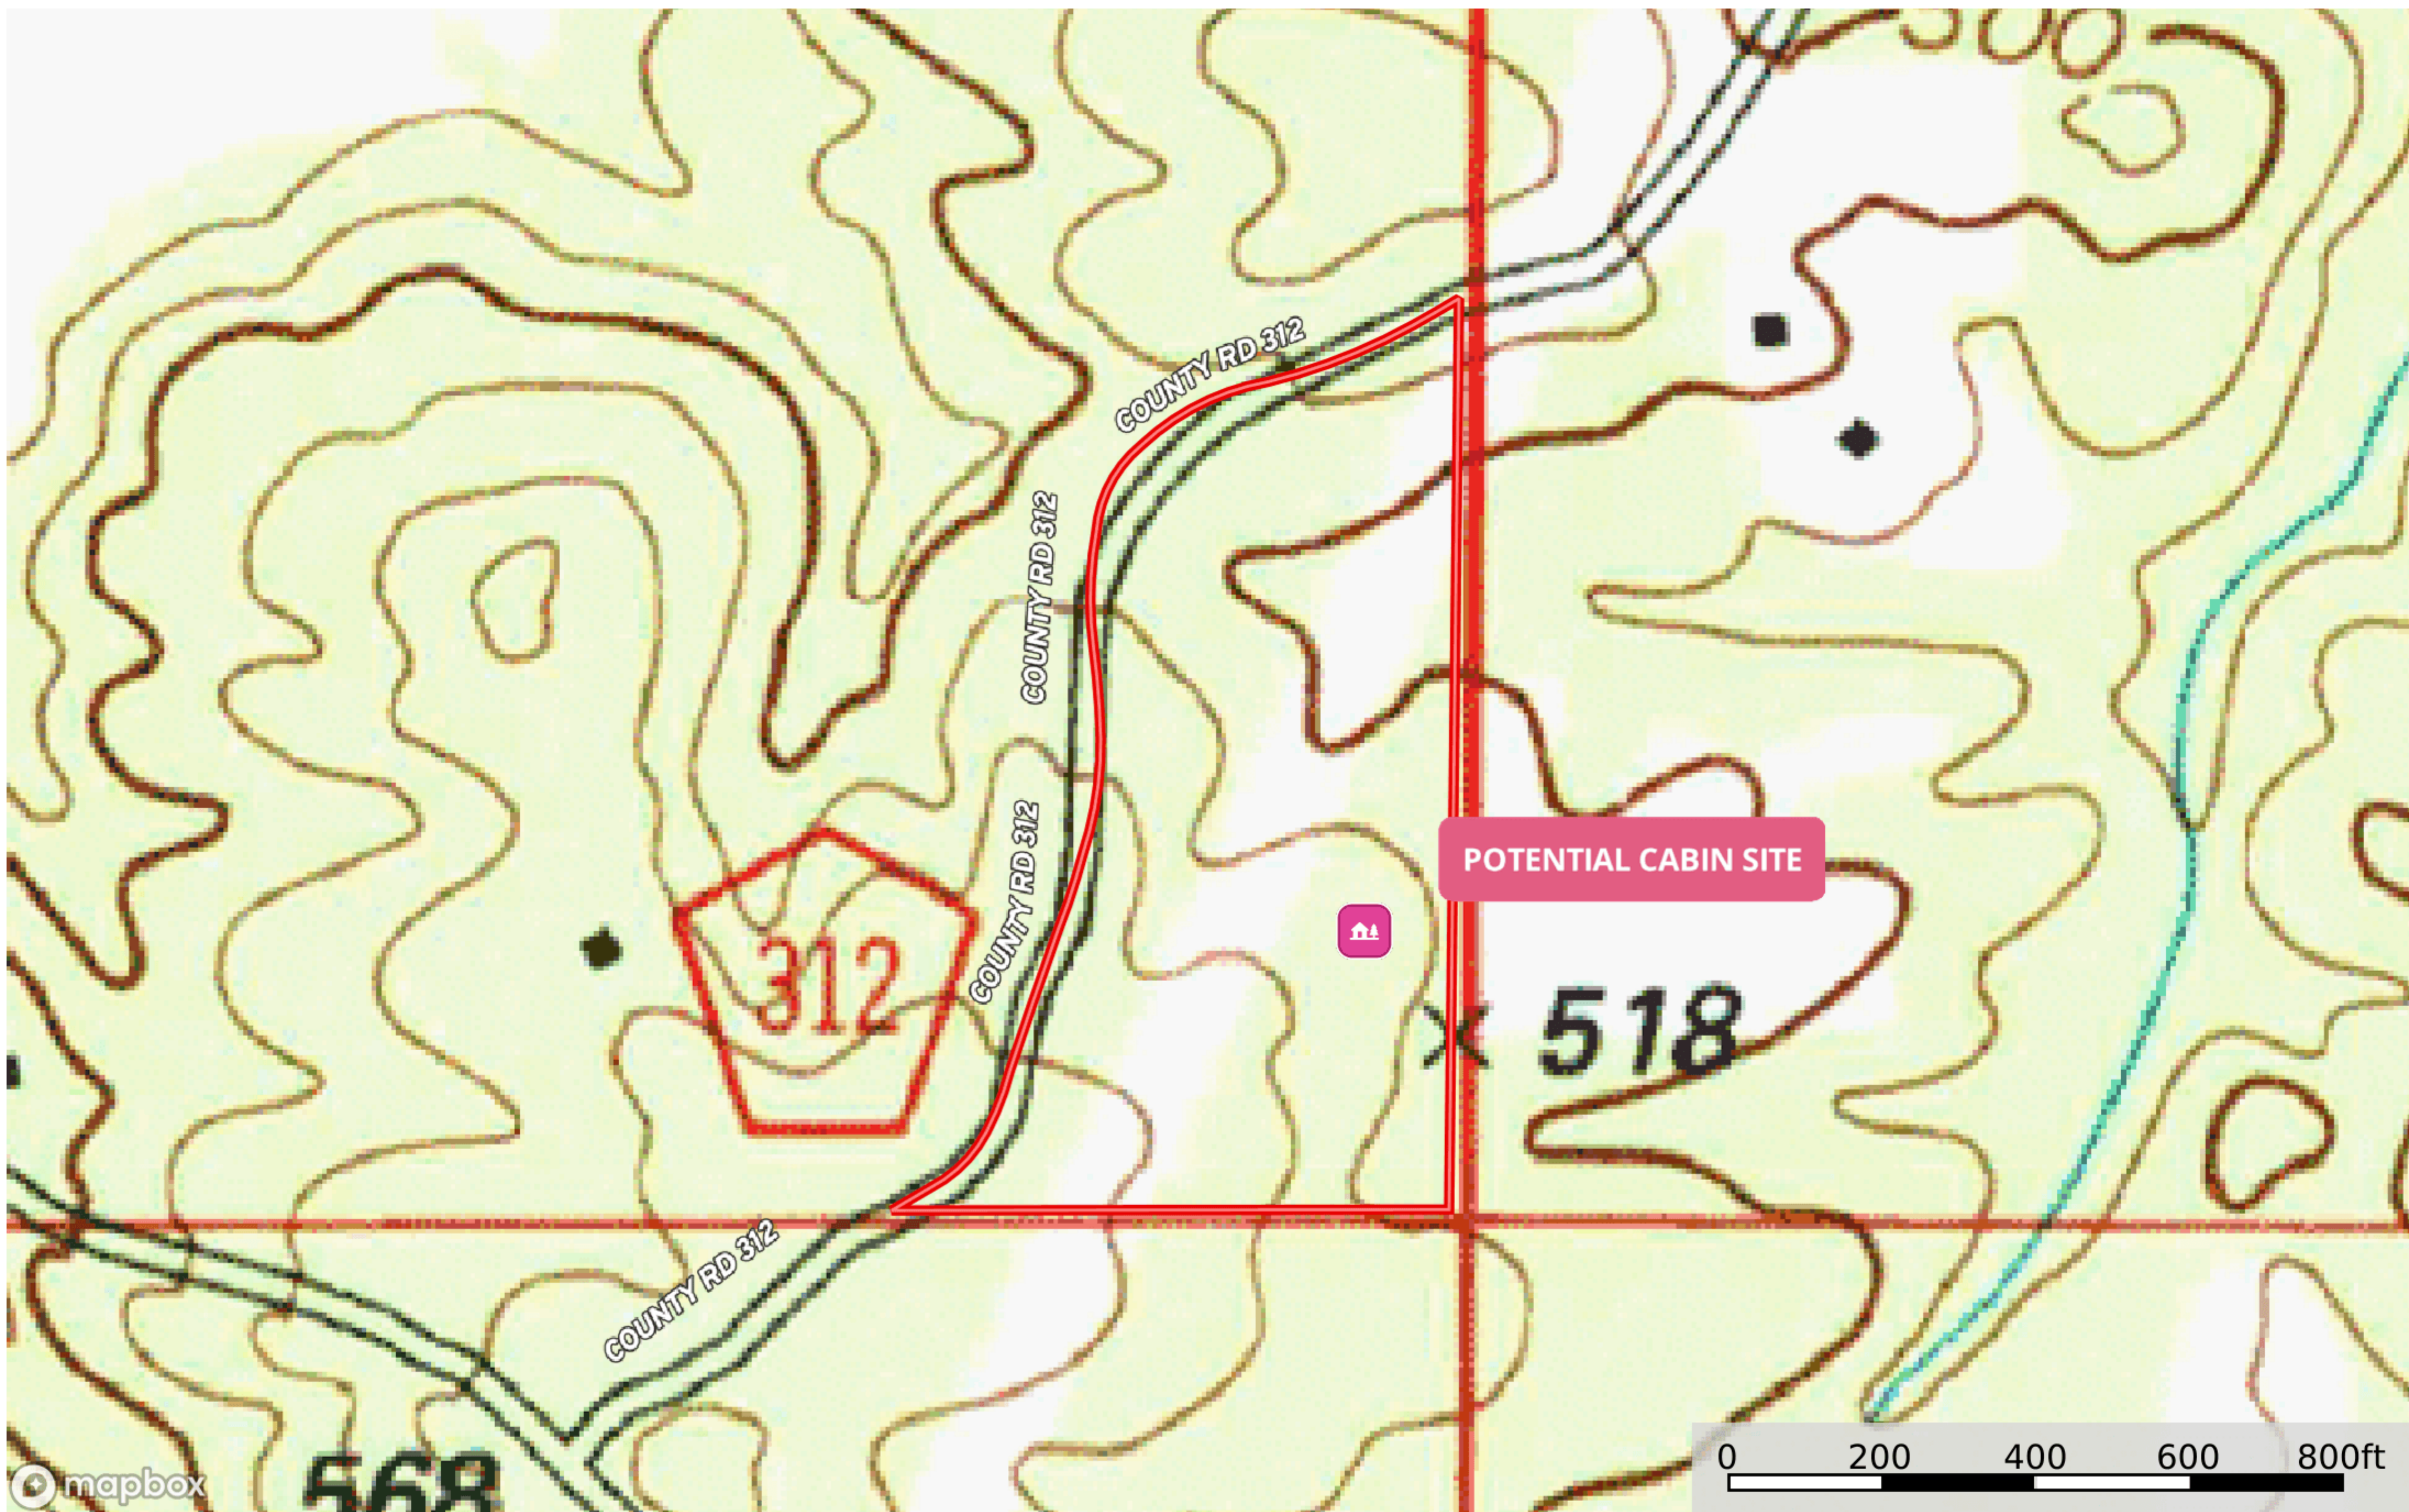

Tiplersville Tract BRS01 Brisendine

Tippah County, Mississippi, 13 AC +/-

- Potential Cabin Site
- Boundary
- General Location

Tiplersville Tract BRS01 Brisendine

Tippah County, Mississippi, 13 AC +/-

 Potential Cabin Site  Boundary

Tiplersville Tract BRS01 Brisendine

Tippah County, Mississippi, 13 AC +/-

 Potential Cabin Site  Boundary

Tiplersville Tract BRS01 Brisendine

Tippah County, Mississippi, 13 AC +/-

 Potential Cabin Site  Boundary

CR - 312

+/- 13 acres
(NOT A SURVEY)

CR - 312

+/- 13 acres
(NOT A SURVEY)

**Great Potential
Cabin Site**

CR - 312

CR - 312