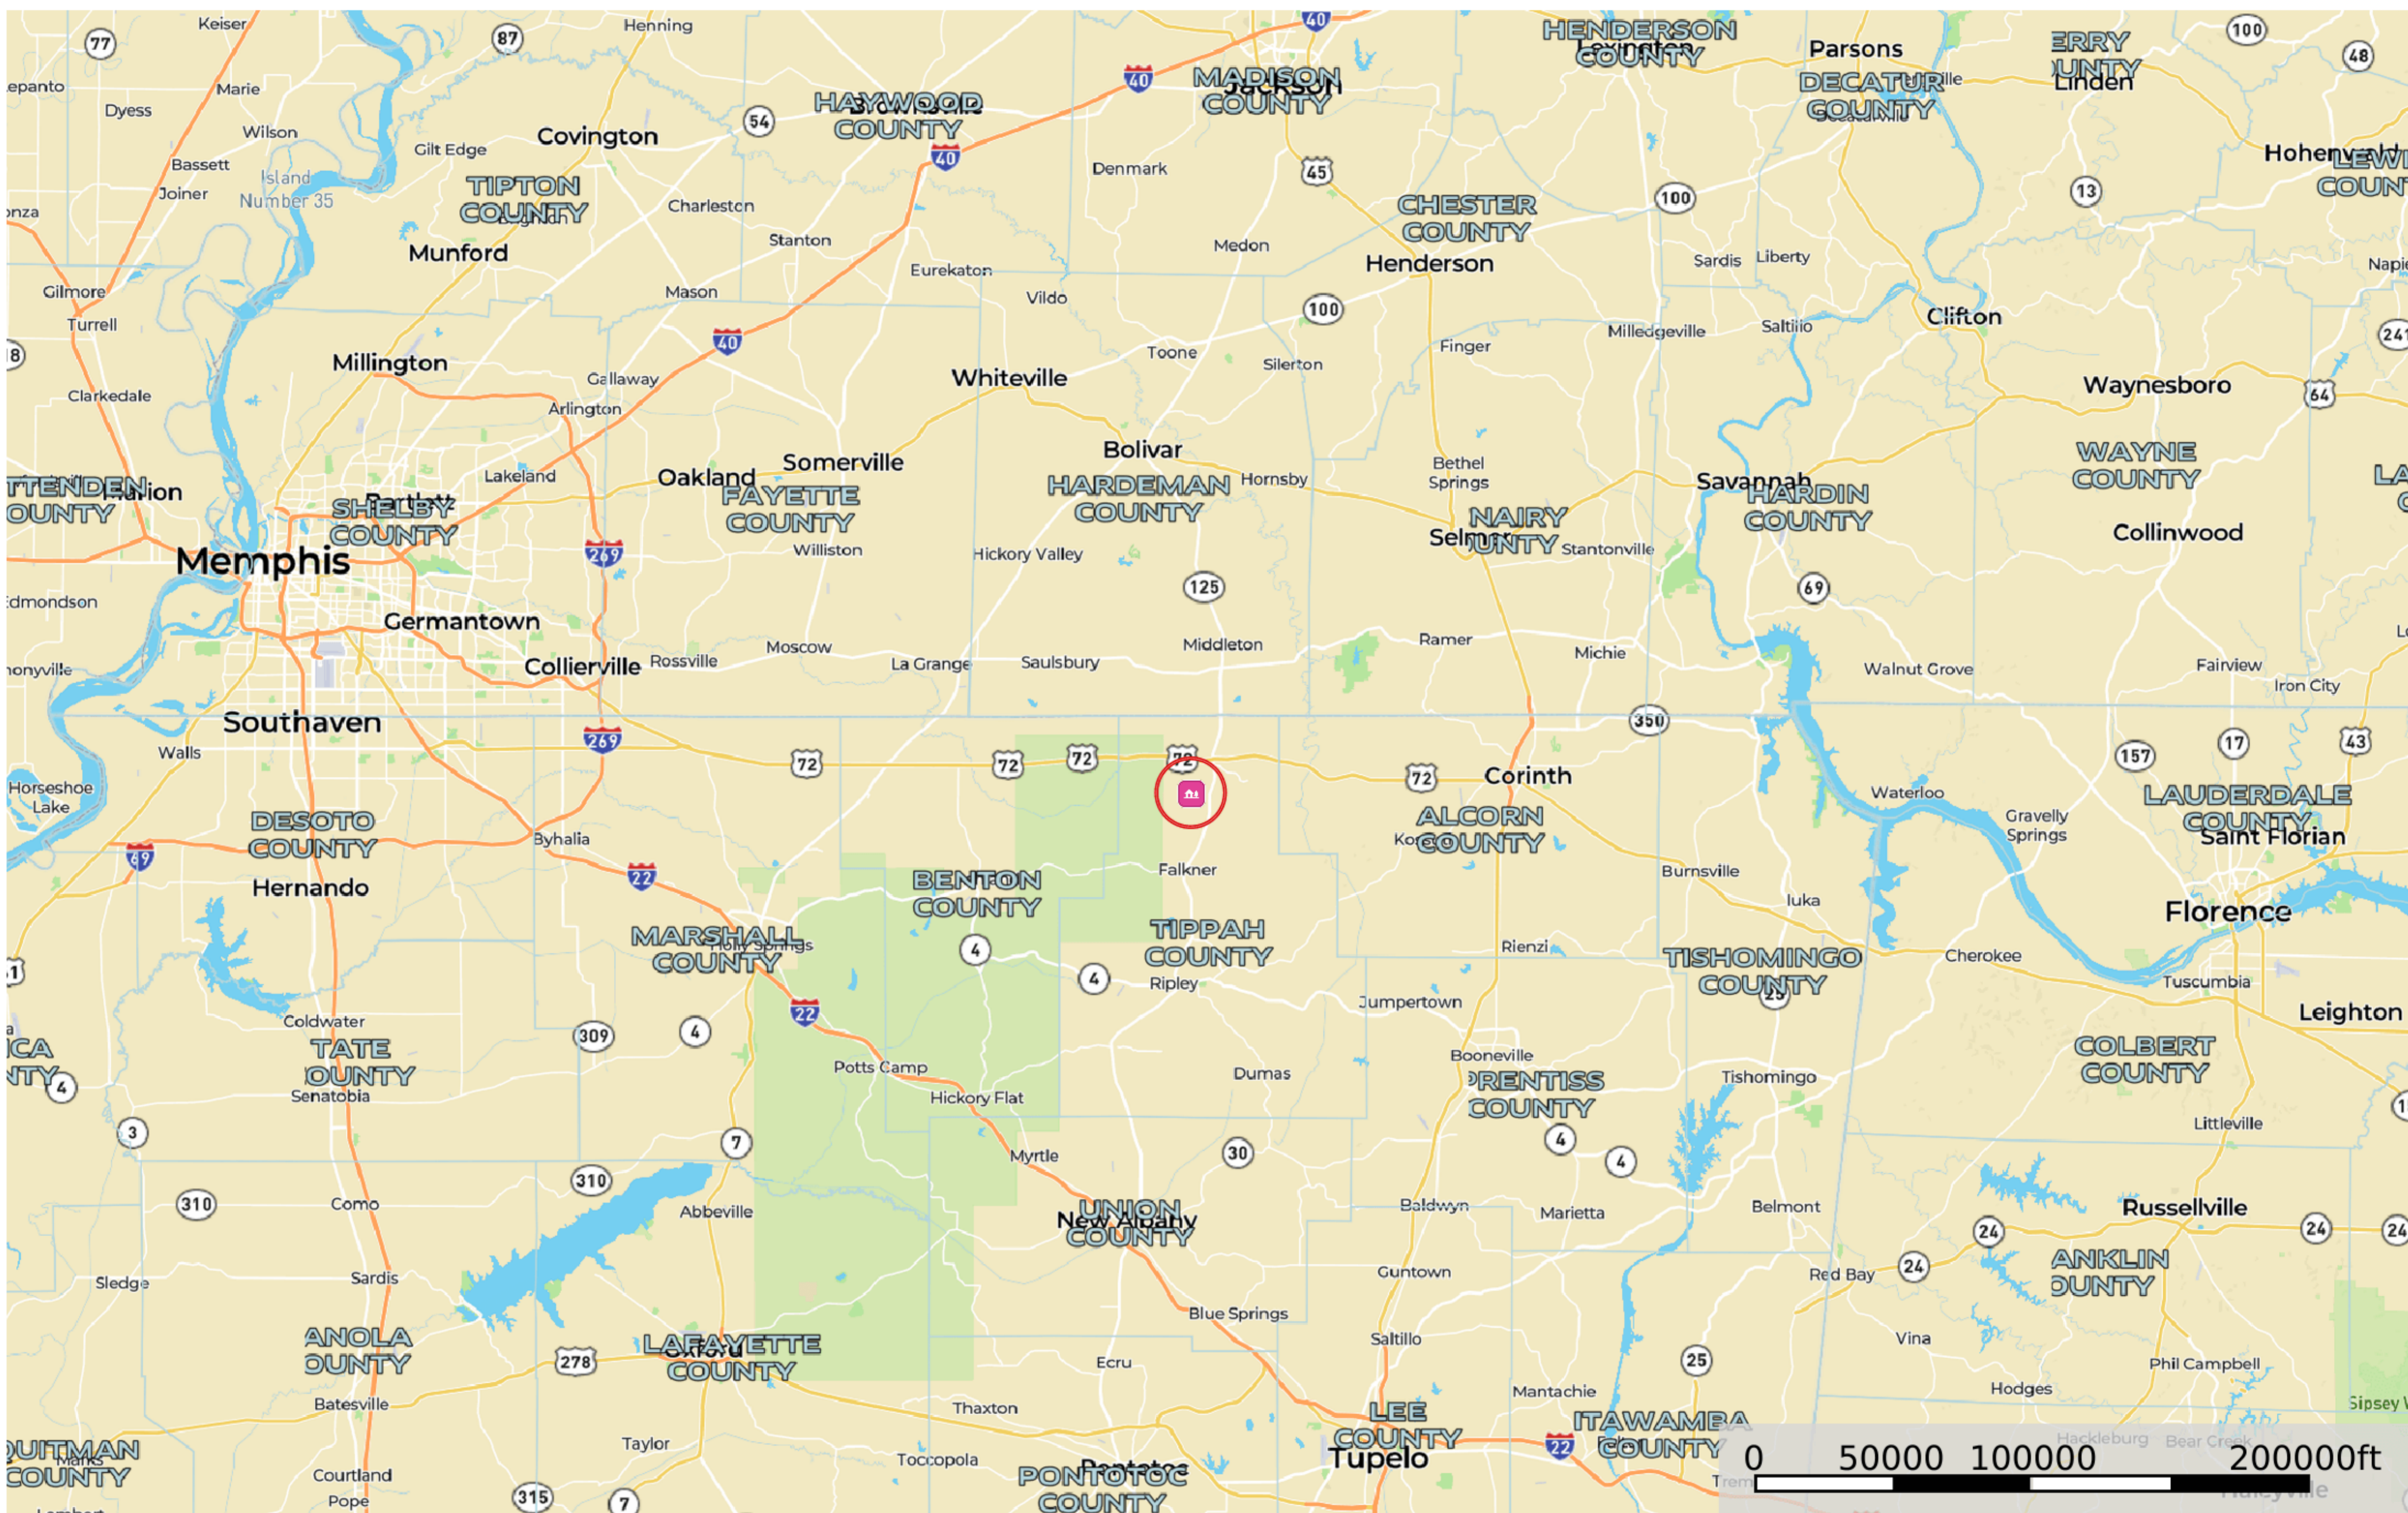

Tiplersville Tract BRS01 Brisendine

Tippah County, Mississippi, 13 AC +/-

- Potential Cabin Site
- Boundary
- General Location

Tiplersville Tract BRS01 Brisendine

Tippah County, Mississippi, 13 AC +/-

 Potential Cabin Site  Boundary

Tiplersville Tract BRS01 Brisendine

Tippah County, Mississippi, 13 AC +/-

 Potential Cabin Site  Boundary

Tiplersville Tract BRS01 Brisendine

Tippah County, Mississippi, 13 AC +/-

 Potential Cabin Site  Boundary

CR - 312

+/- 13 acres
(NOT A SURVEY)

CR - 312

+/- 13 acres
(NOT A SURVEY)

**Great Potential
Cabin Site**

CR - 312

CR - 312