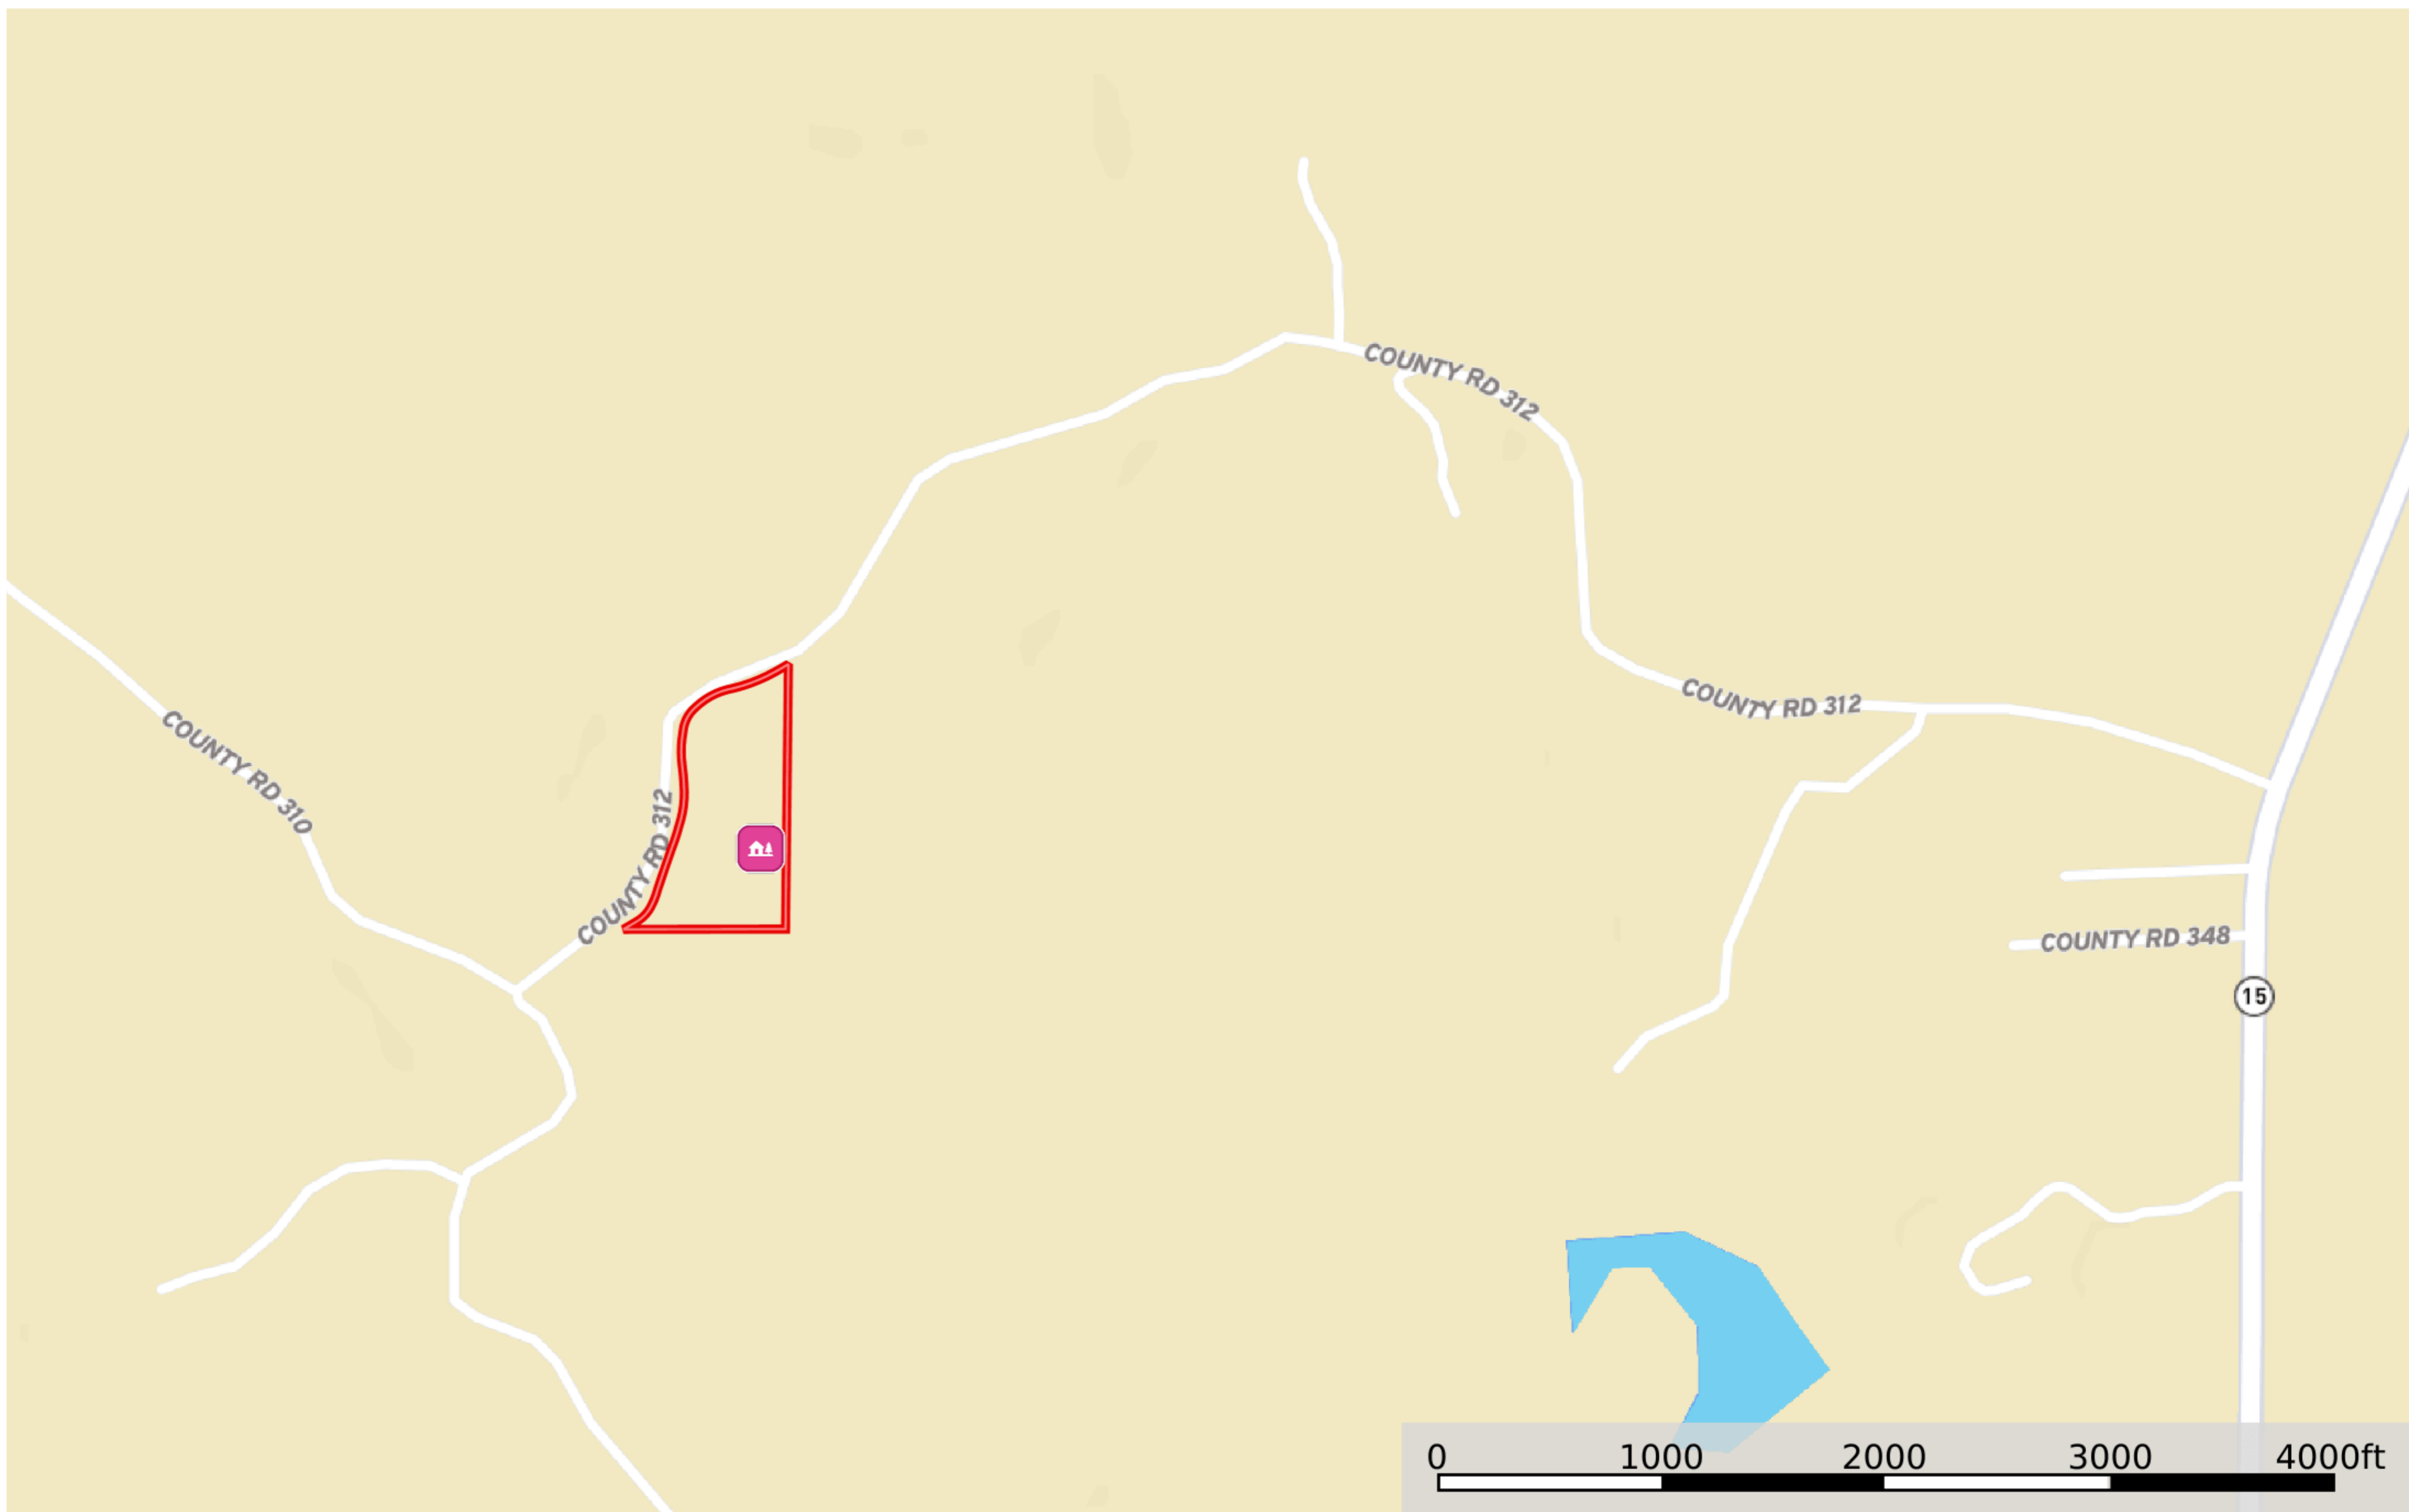

Tiplersville Tract BRS01 Brisendine

Tippah County, Mississippi, 13 AC +/-

- Potential Cabin Site
- Boundary
- General Location

Tiplersville Tract BRS01 Brisendine

Tippah County, Mississippi, 13 AC +/-

 Potential Cabin Site  Boundary

Tiplersville Tract BRS01 Brisendine

Tippah County, Mississippi, 13 AC +/-

 Potential Cabin Site  Boundary

Tiplersville Tract BRS01 Brisendine

Tippah County, Mississippi, 13 AC +/-

 Potential Cabin Site  Boundary

CR - 312

+/- 13 acres
(NOT A SURVEY)

CR - 312

+/- 13 acres
(NOT A SURVEY)

**Great Potential
Cabin Site**

CR - 312

CR - 312