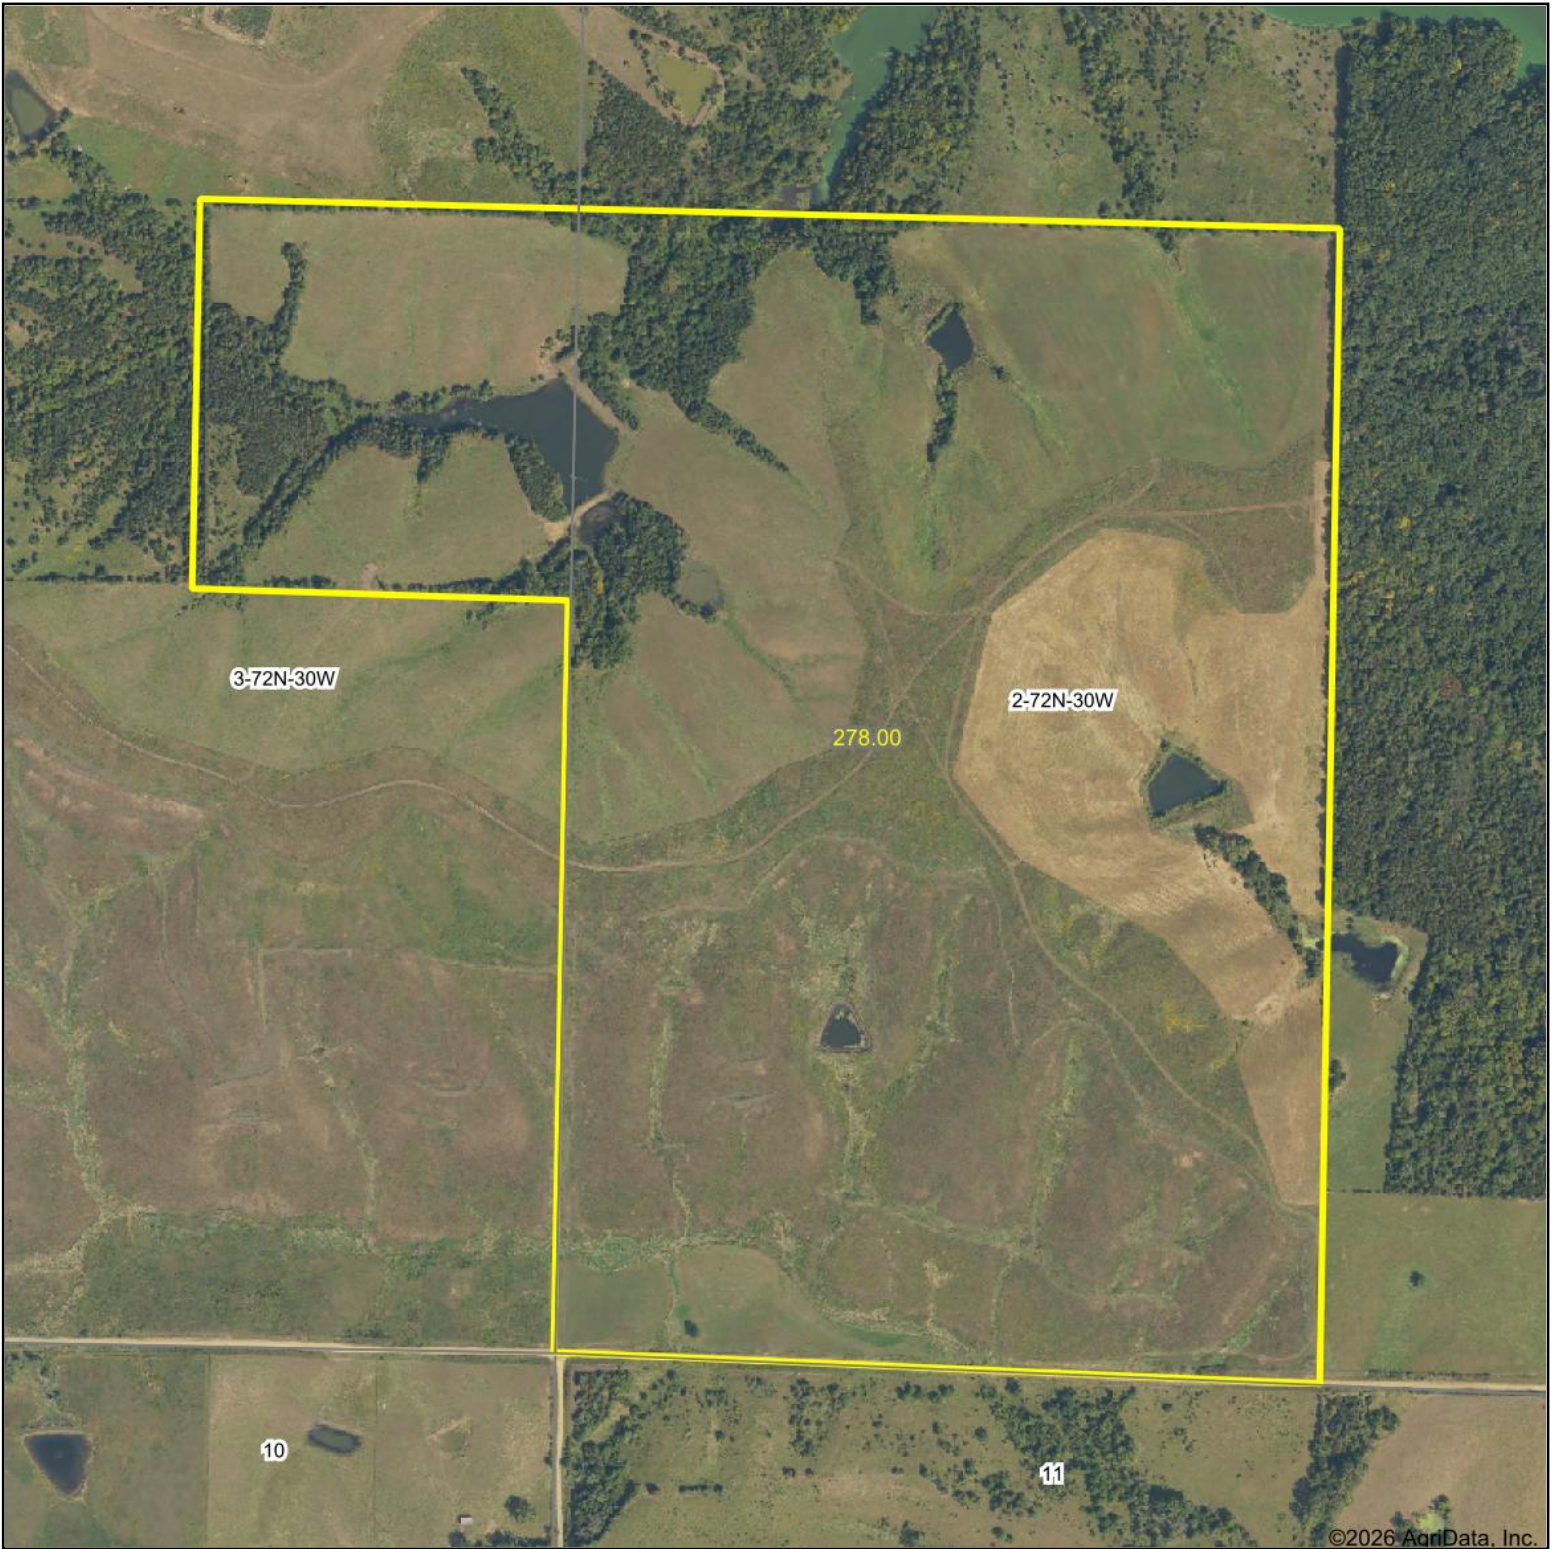

Aerial Map

Boundary Center: 41° 3' 44.82, -94° 16' 40.17

**Hawkeye
Real Estate**

**2-72N-30W
Union County
Iowa**

Maps Provided By:

© AgriData, Inc. 2025

www.AgriDataInc.com

3/31/2026